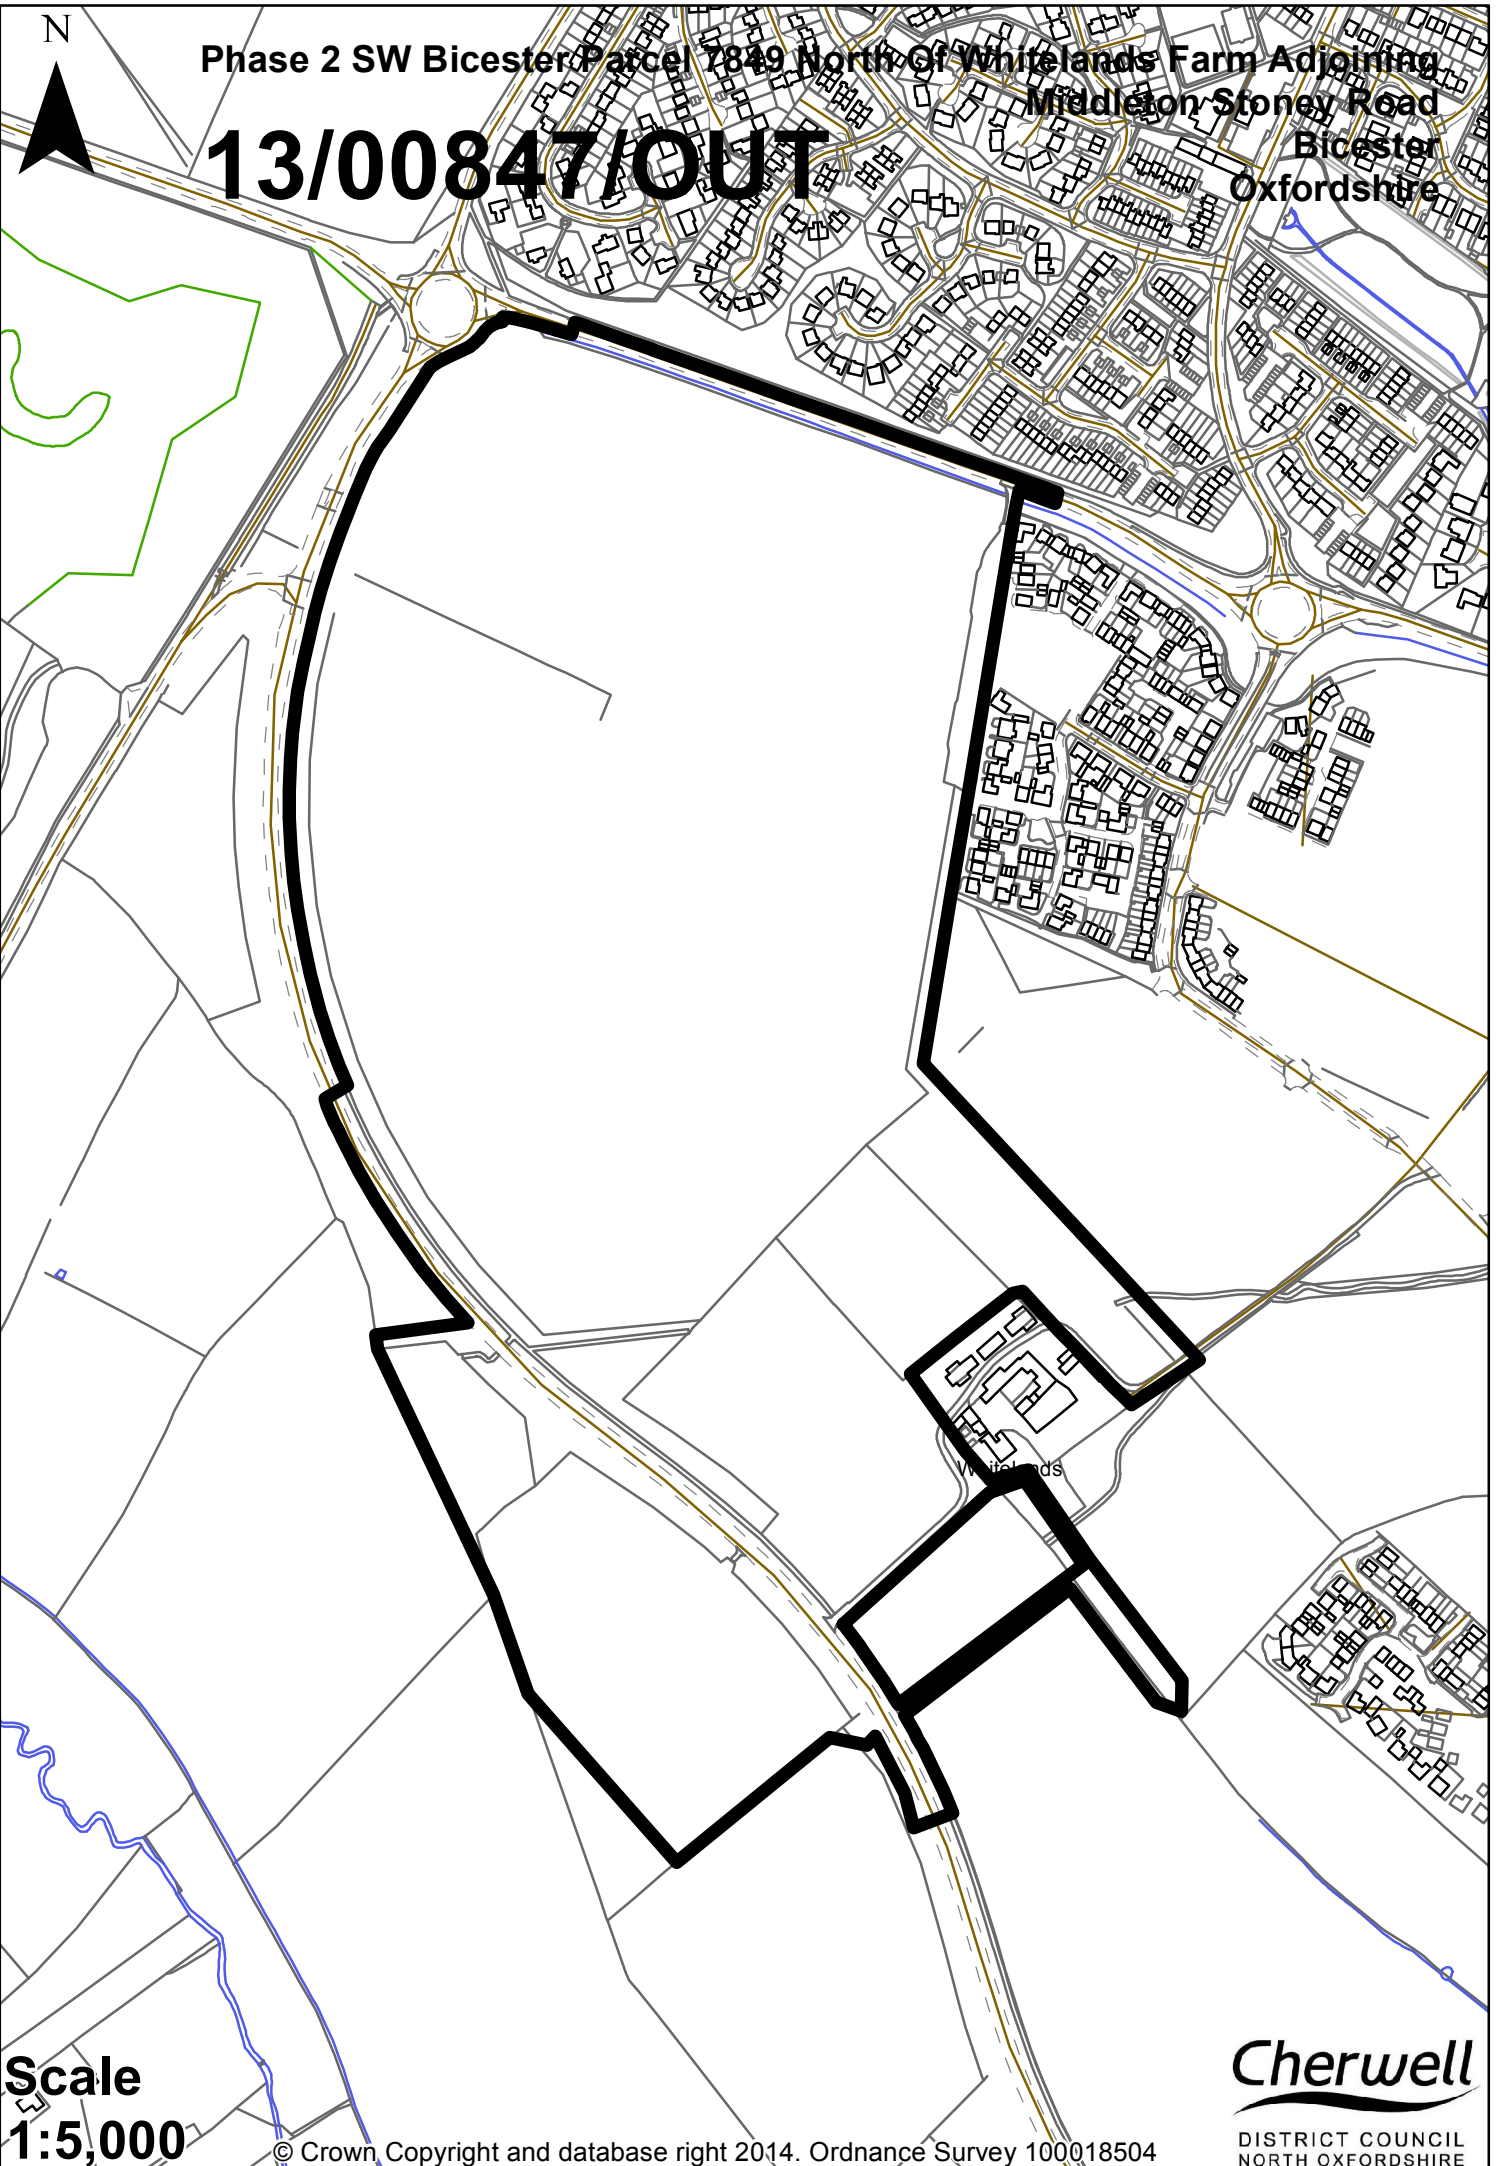

Phase 2 SW Bicester Parcel 7849 North Of Whitelands Farm Adjoining
Middleton Stoney Road
Bicester
Oxfordshire

13/00847/OUT

Scale
1:5,000

© Crown Copyright and database right 2014. Ordnance Survey 100018504