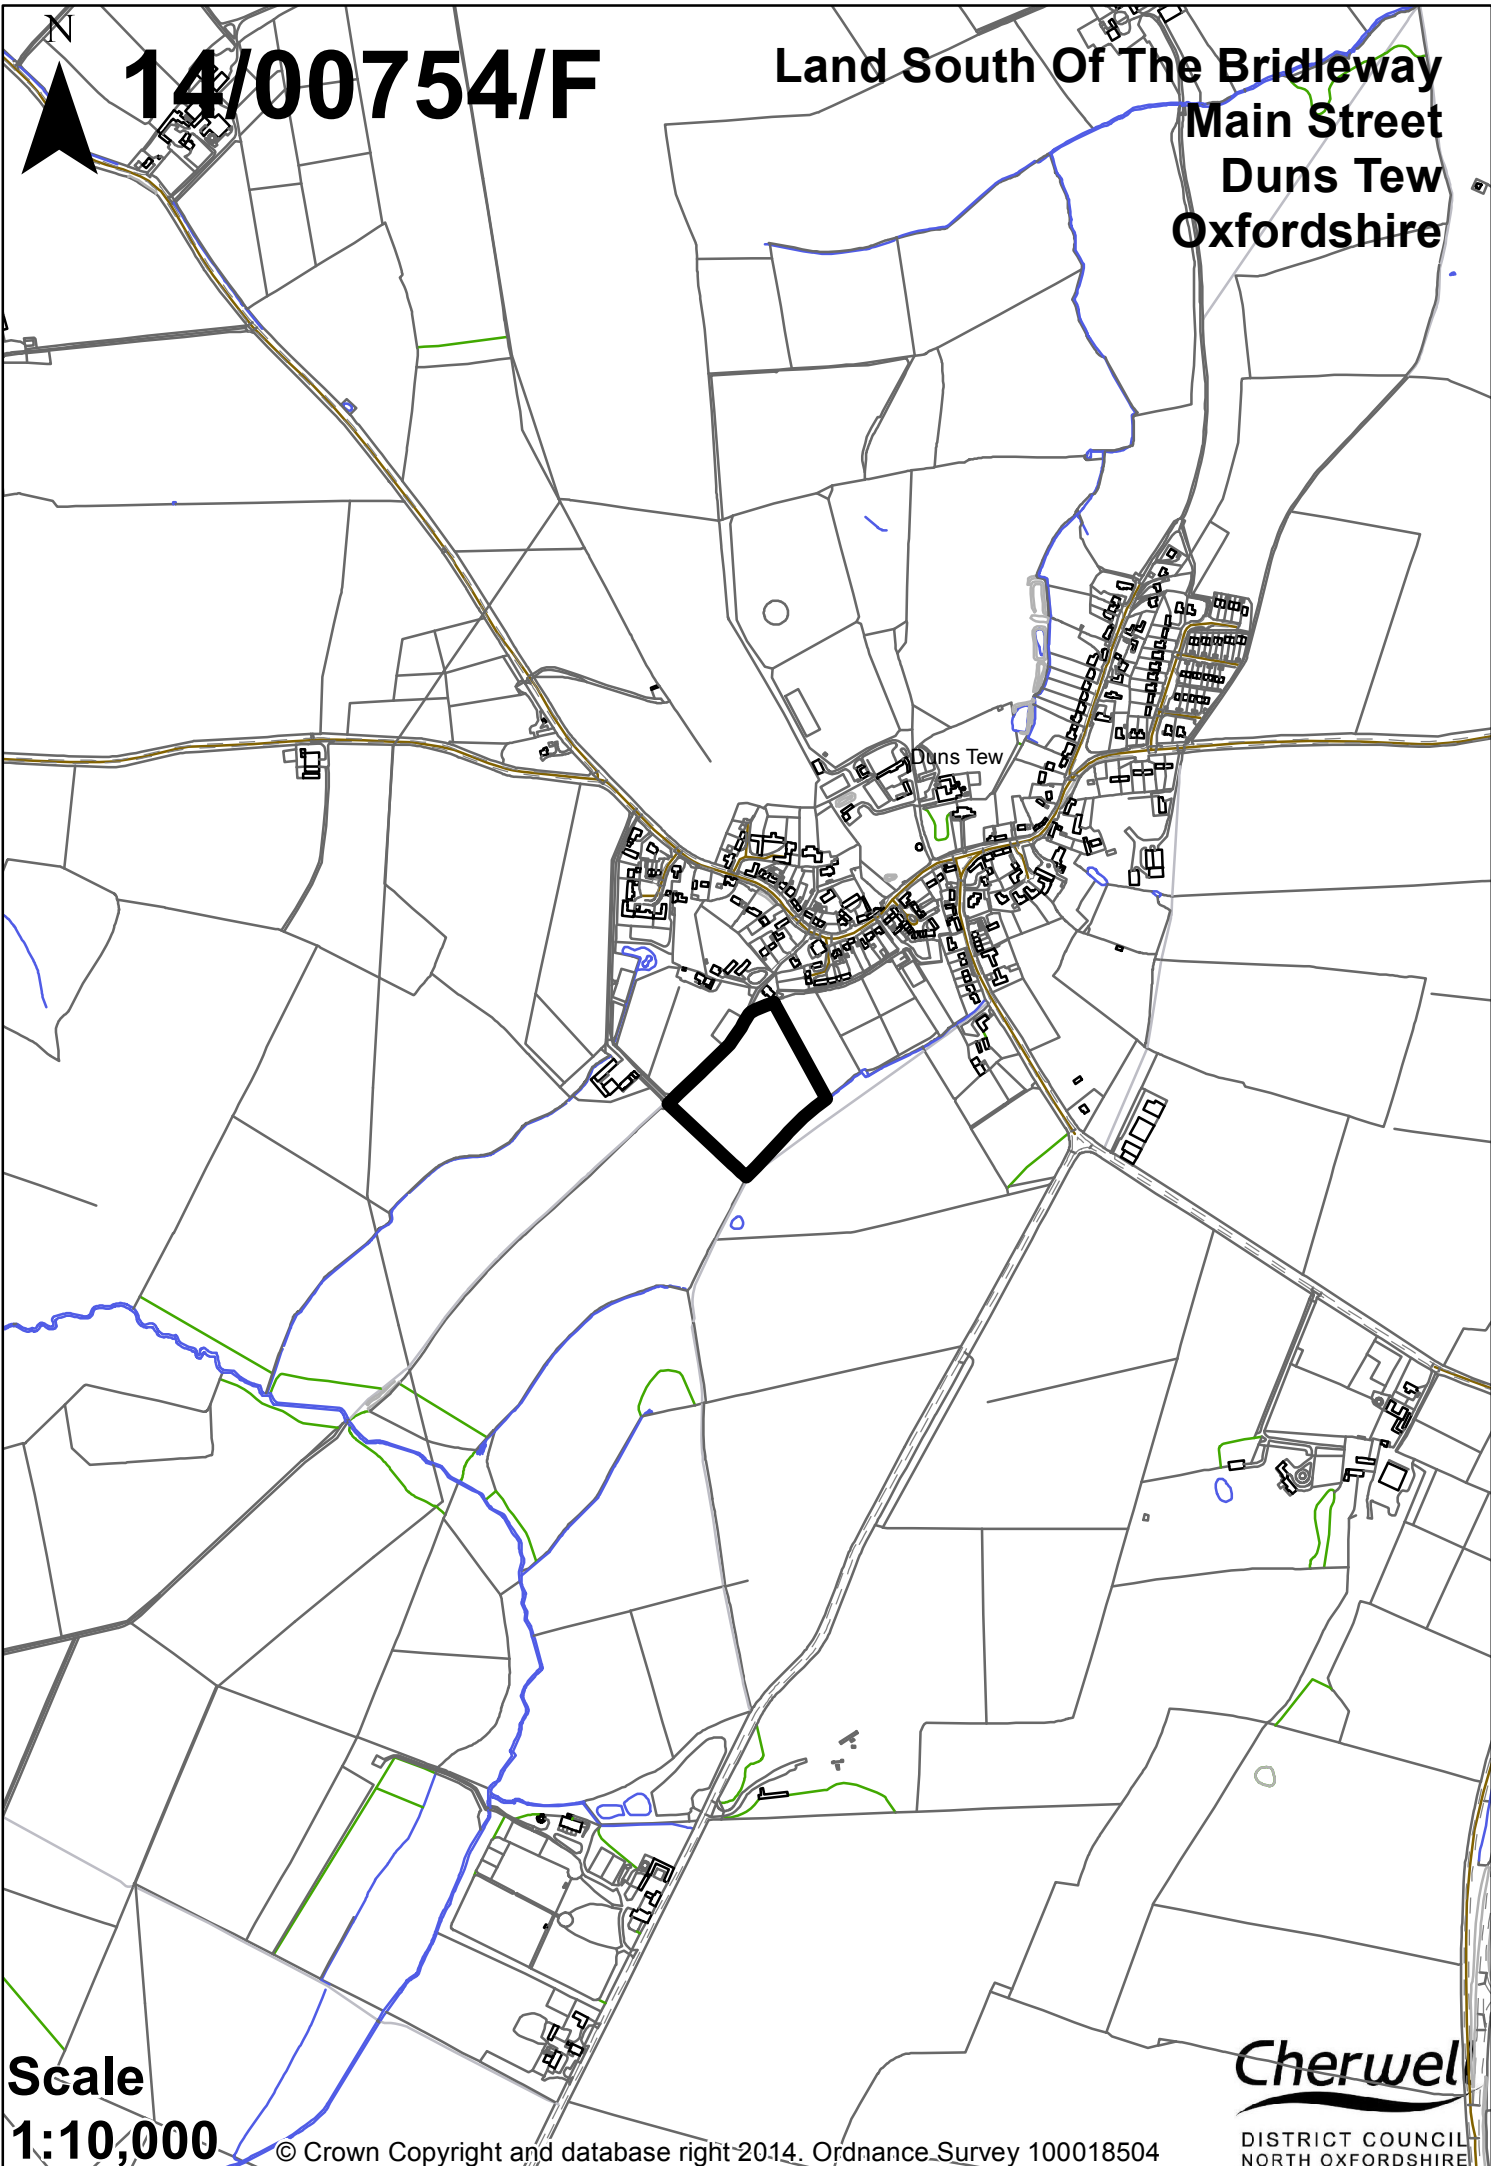

14/00754/F

**Land South Of The Bridleway
Main Street
Duns Tew
Oxfordshire**

**Scale
1:10,000**

© Crown Copyright and database right 2014. Ordnance Survey 100018504

Cherwel
DISTRICT COUNCIL
NORTH OXFORDSHIRE