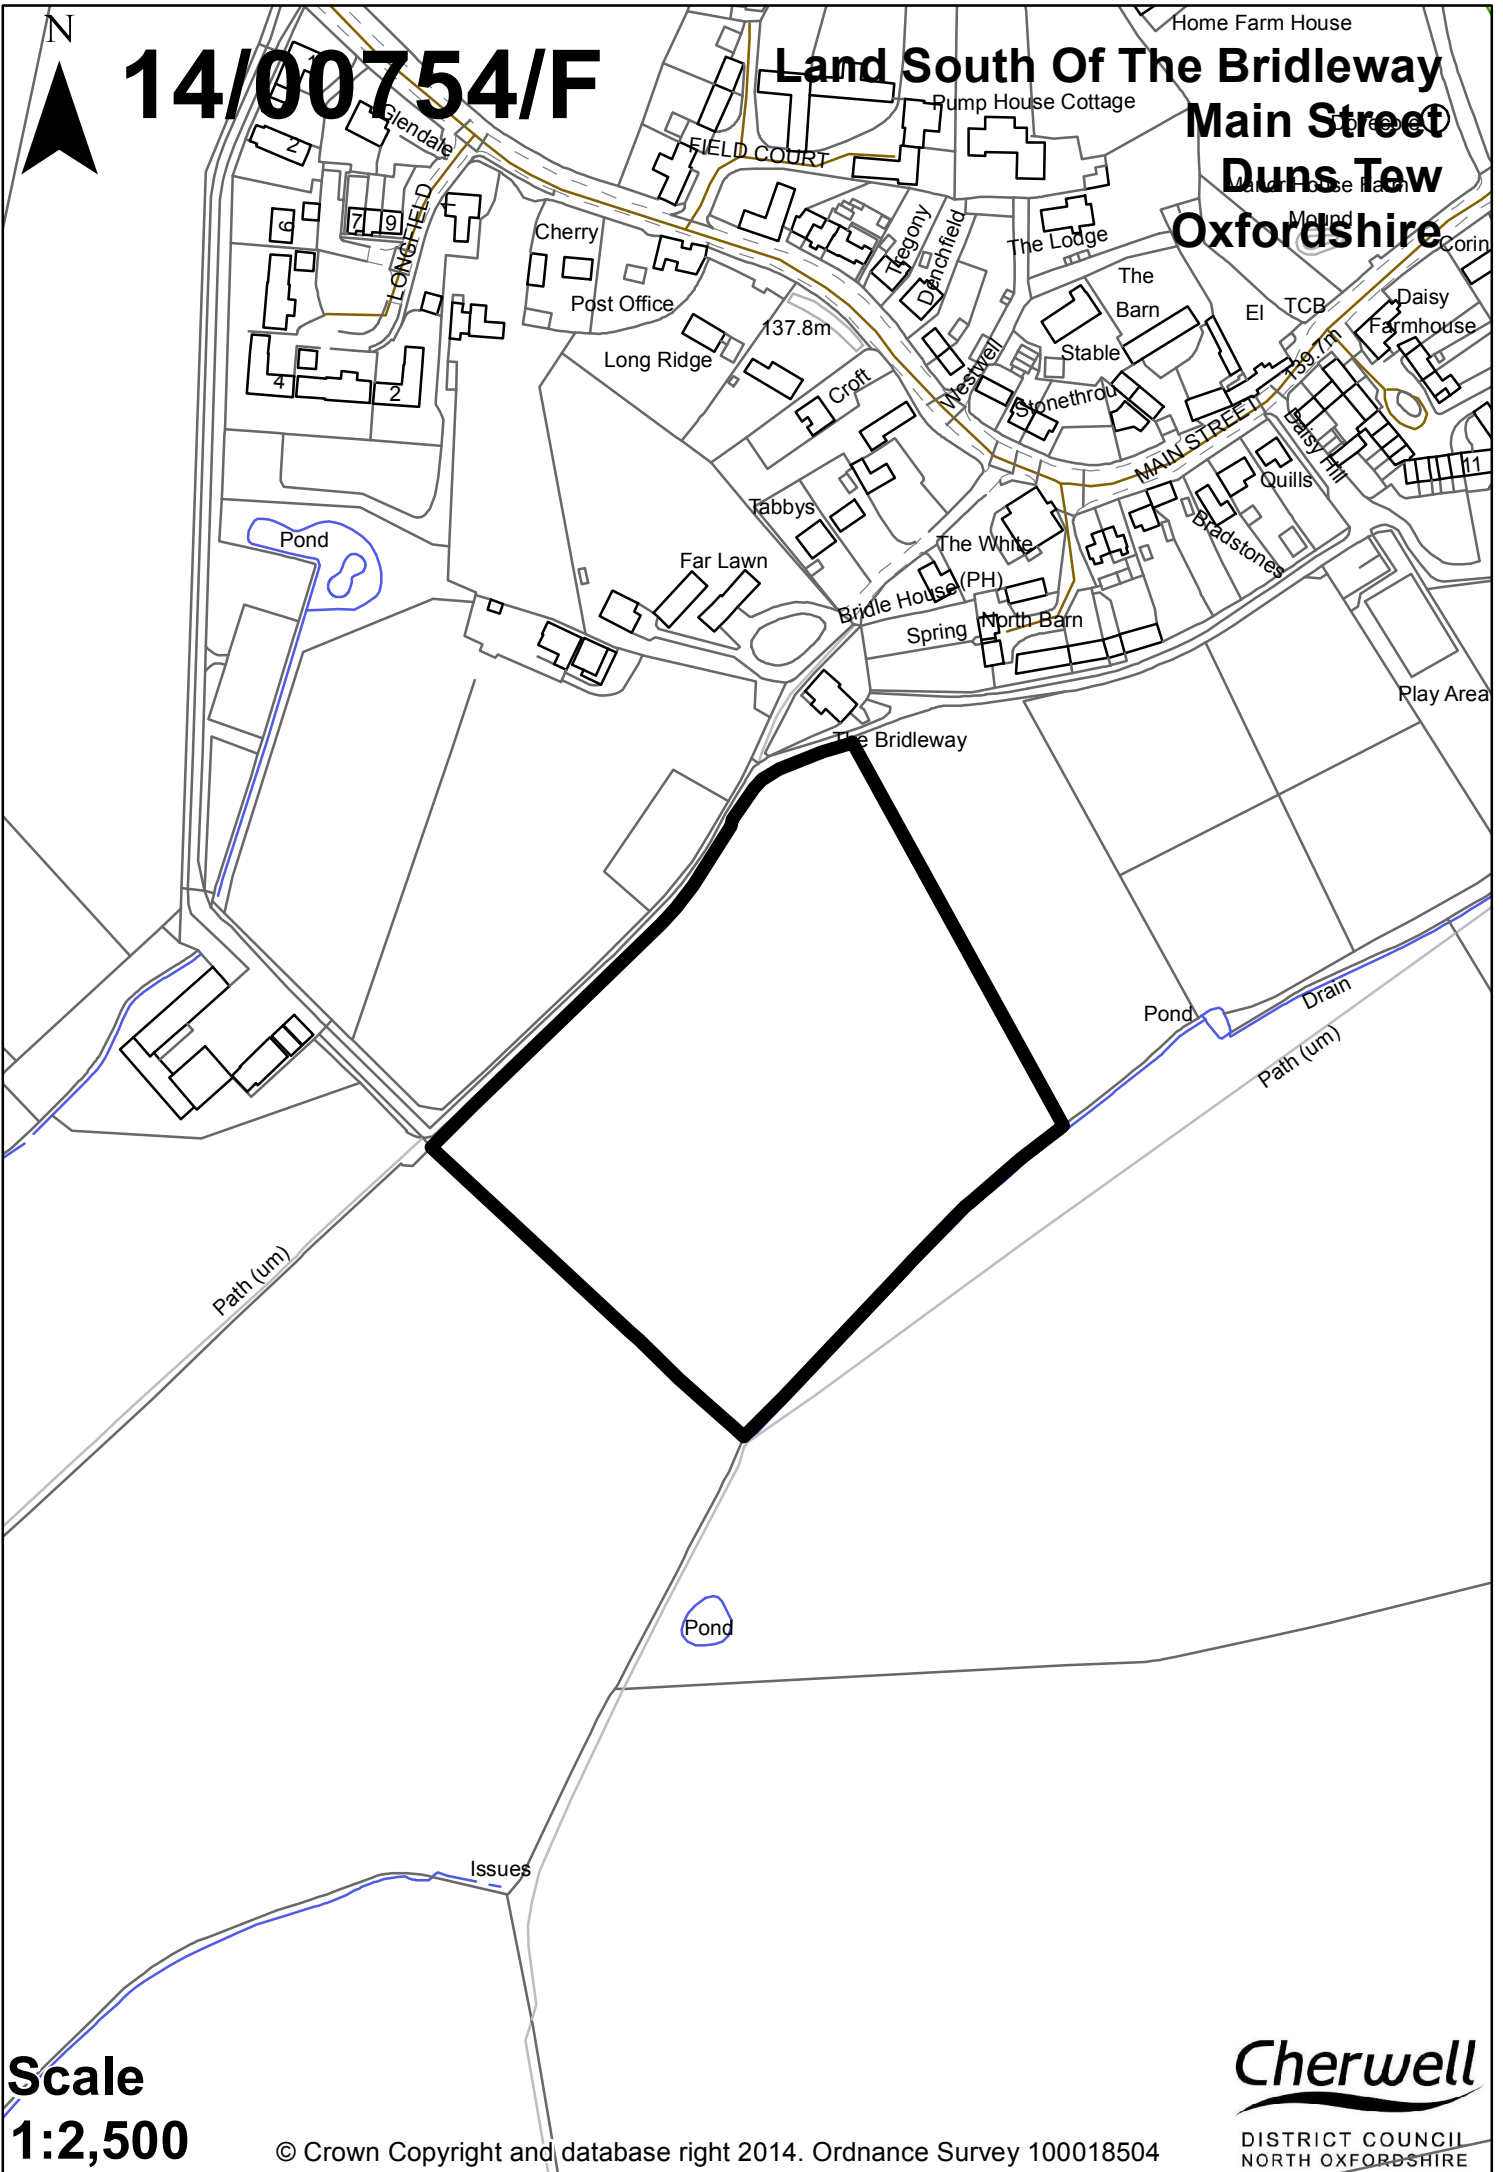

14/00754/F

Land South Of The Bridleway Main Street Duns Tew Oxfordshire

Scale
1:2,500

© Crown Copyright and database right 2014. Ordnance Survey 100018504

Cherwell
DISTRICT COUNCIL
NORTH OXFORDSHIRE