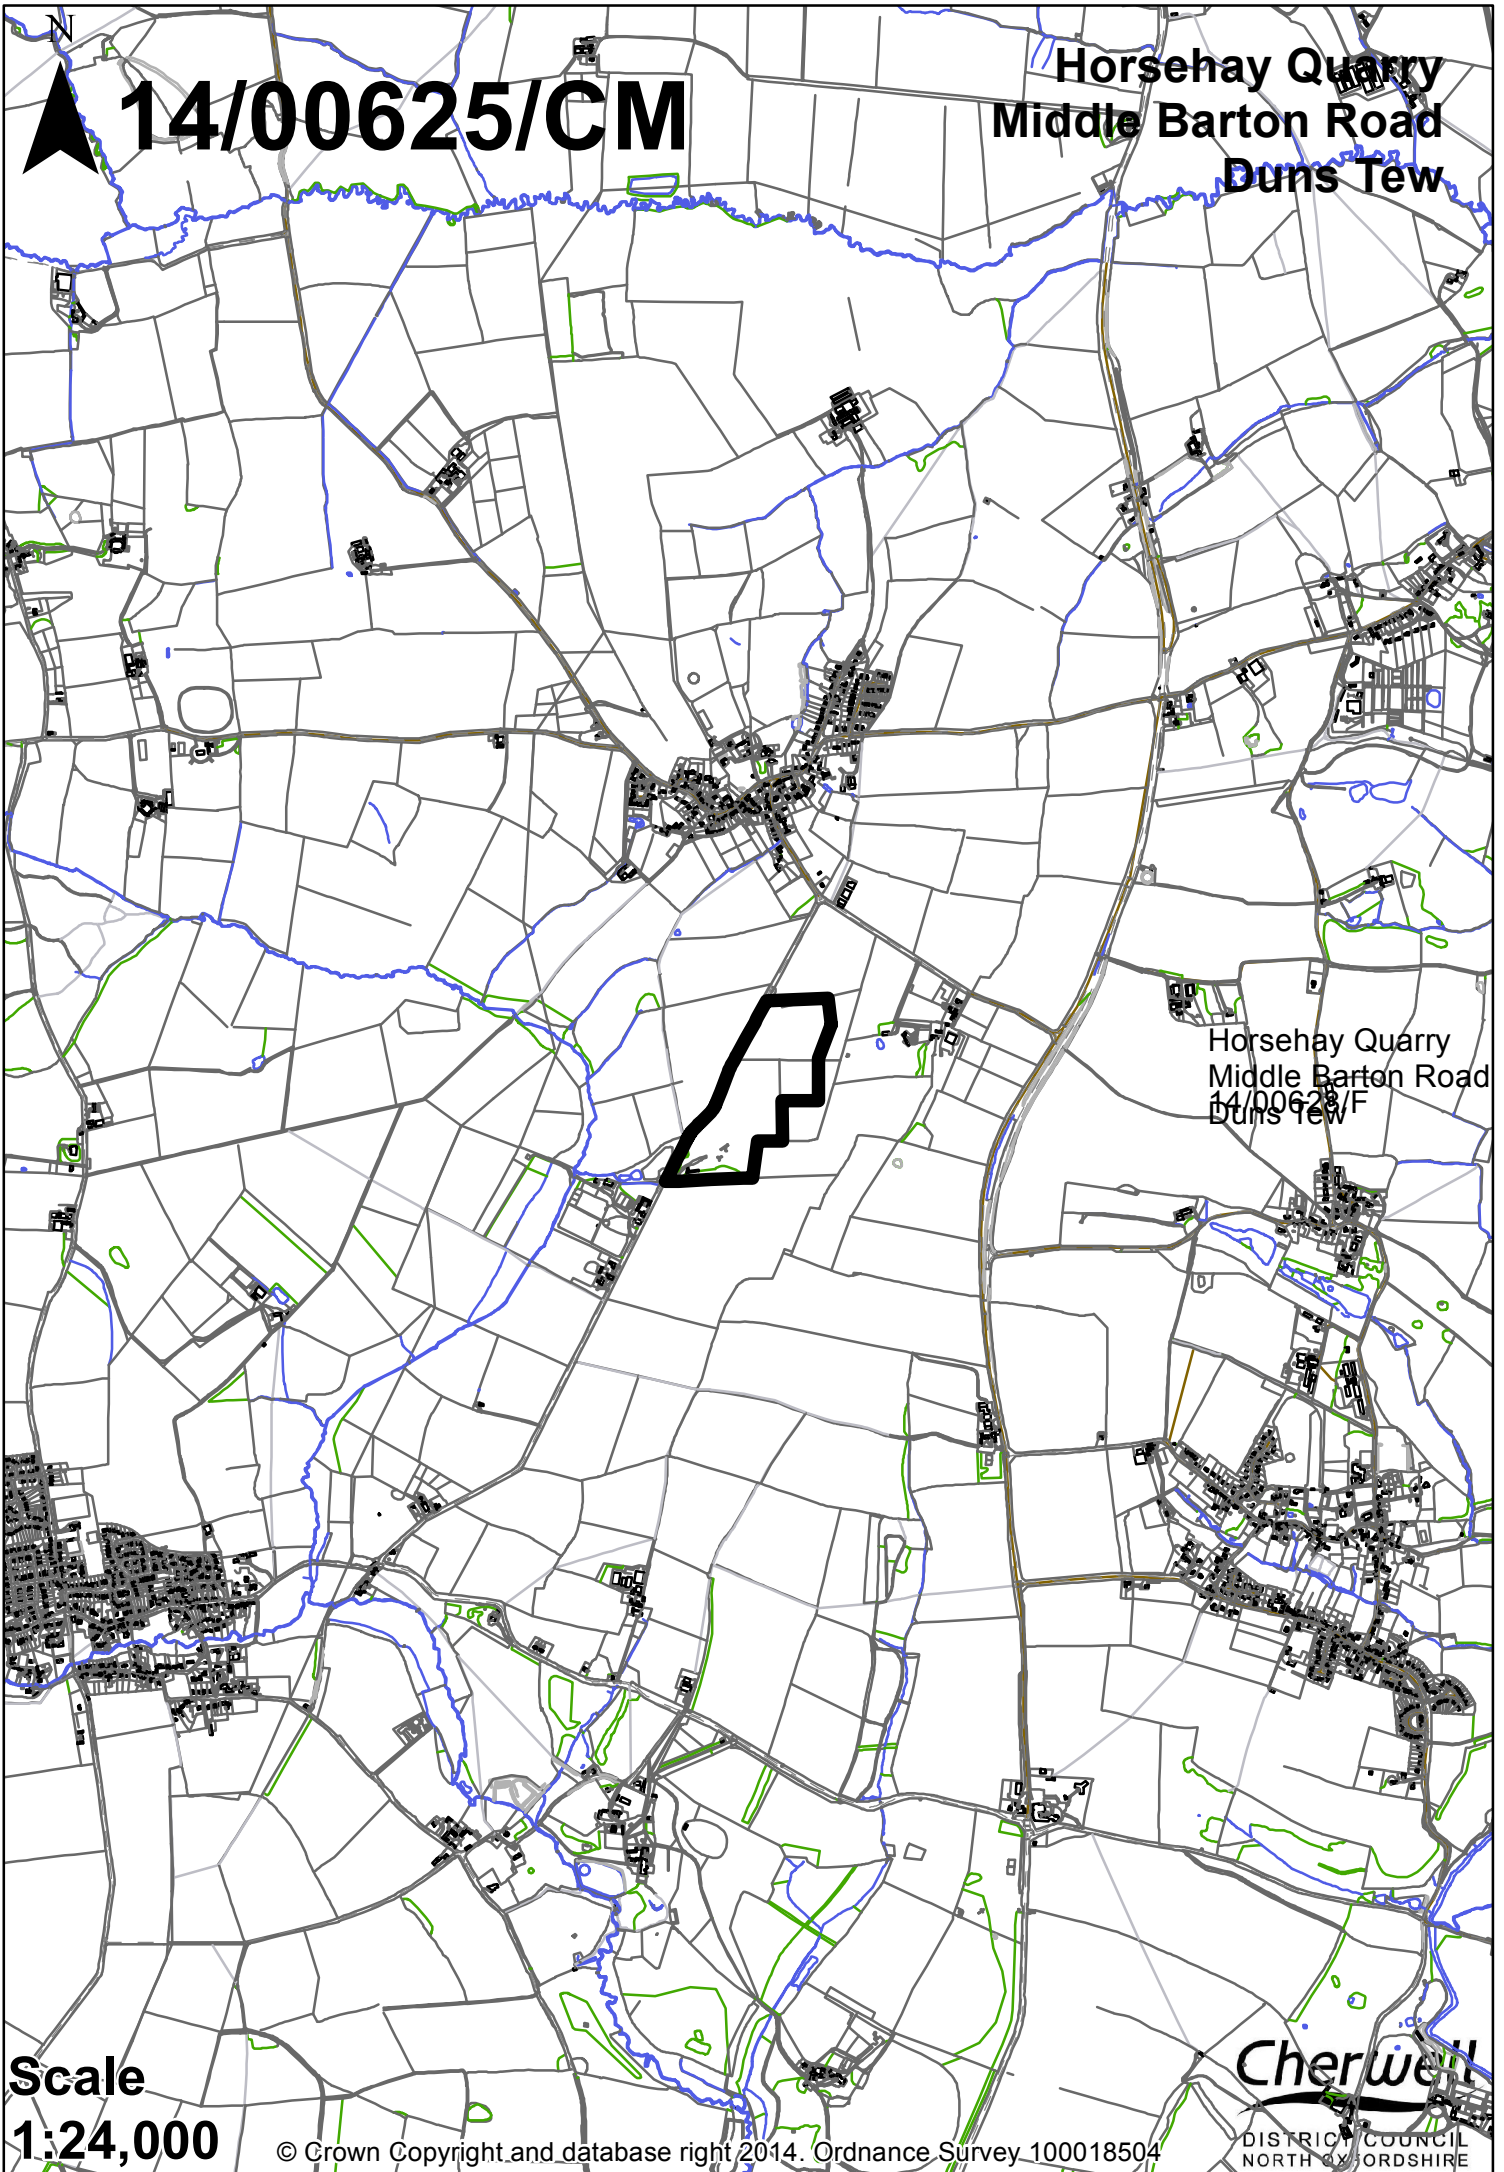

14/00625/CM

**Horsehay Quarry
Middle Barton Road
Duns Tew**

**Horsehay Quarry
Middle Barton Road
14/00628/F
Duns Tew**

**Scale
1:24,000**

© Crown Copyright and database right 2014. Ordnance Survey 10018504