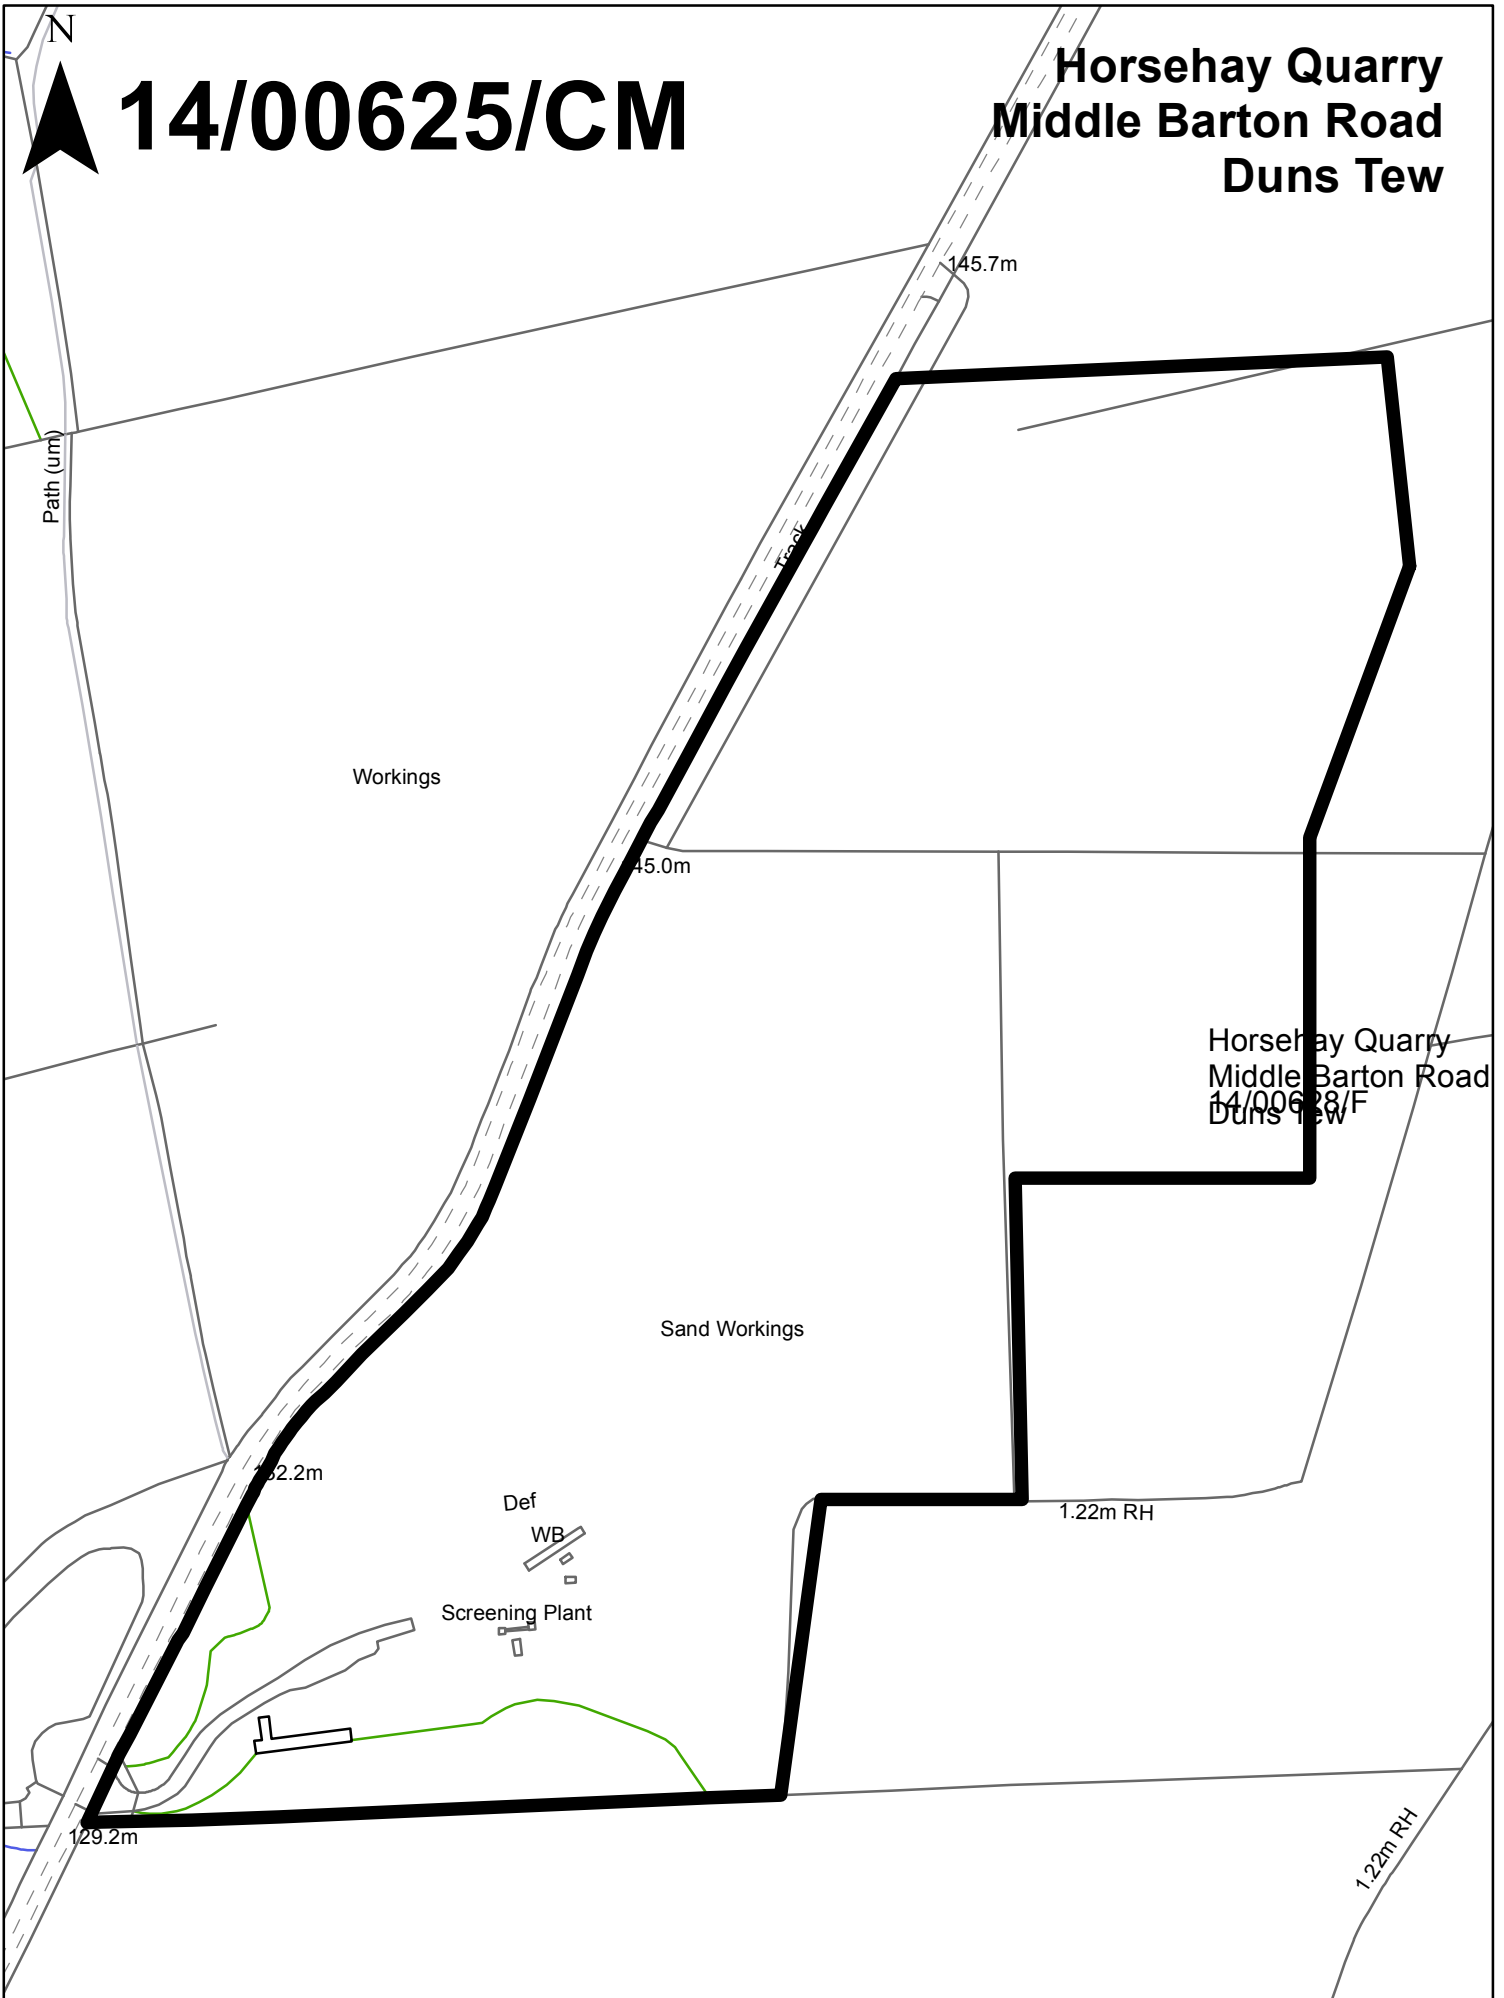

14/00625/CM

Horsehay Quarry
Middle Barton Road
Duns Tew

Scale
1:3,000

© Crown Copyright and database right 2014. Ordnance Survey 100018504

Cherwell
DISTRICT COUNCIL
NORTH OXFORDSHIRE