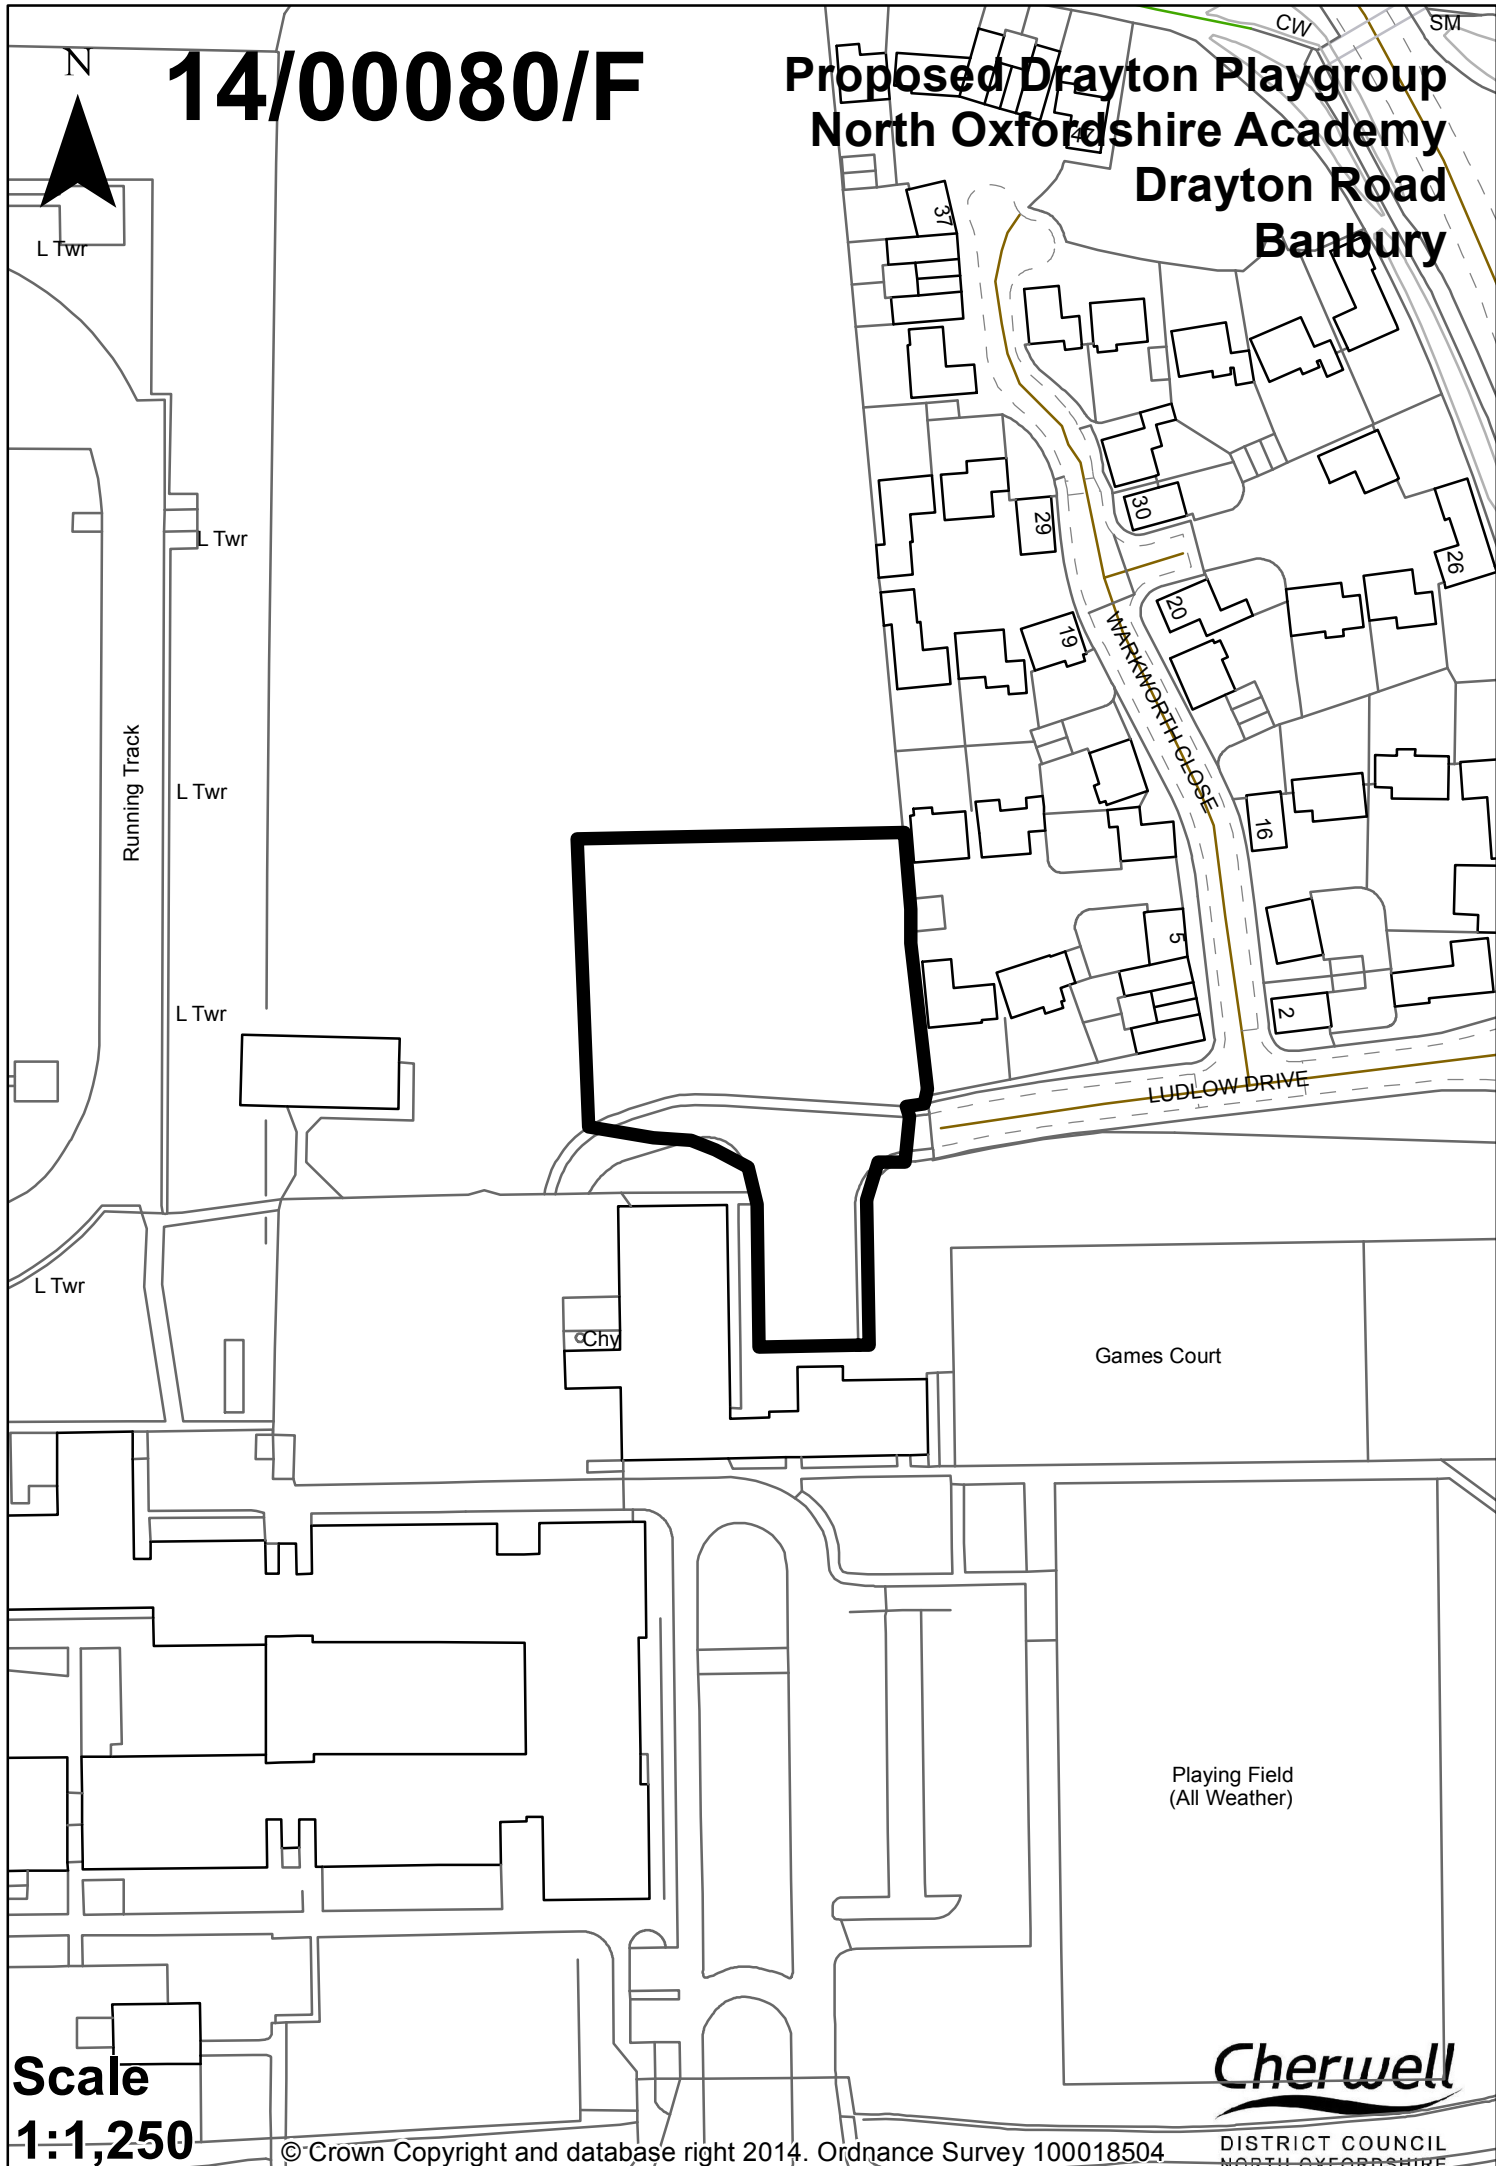

14/00080/F

Proposed Drayton Playgroup North Oxfordshire Academy Drayton Road Banbury

Scale
1:1,250