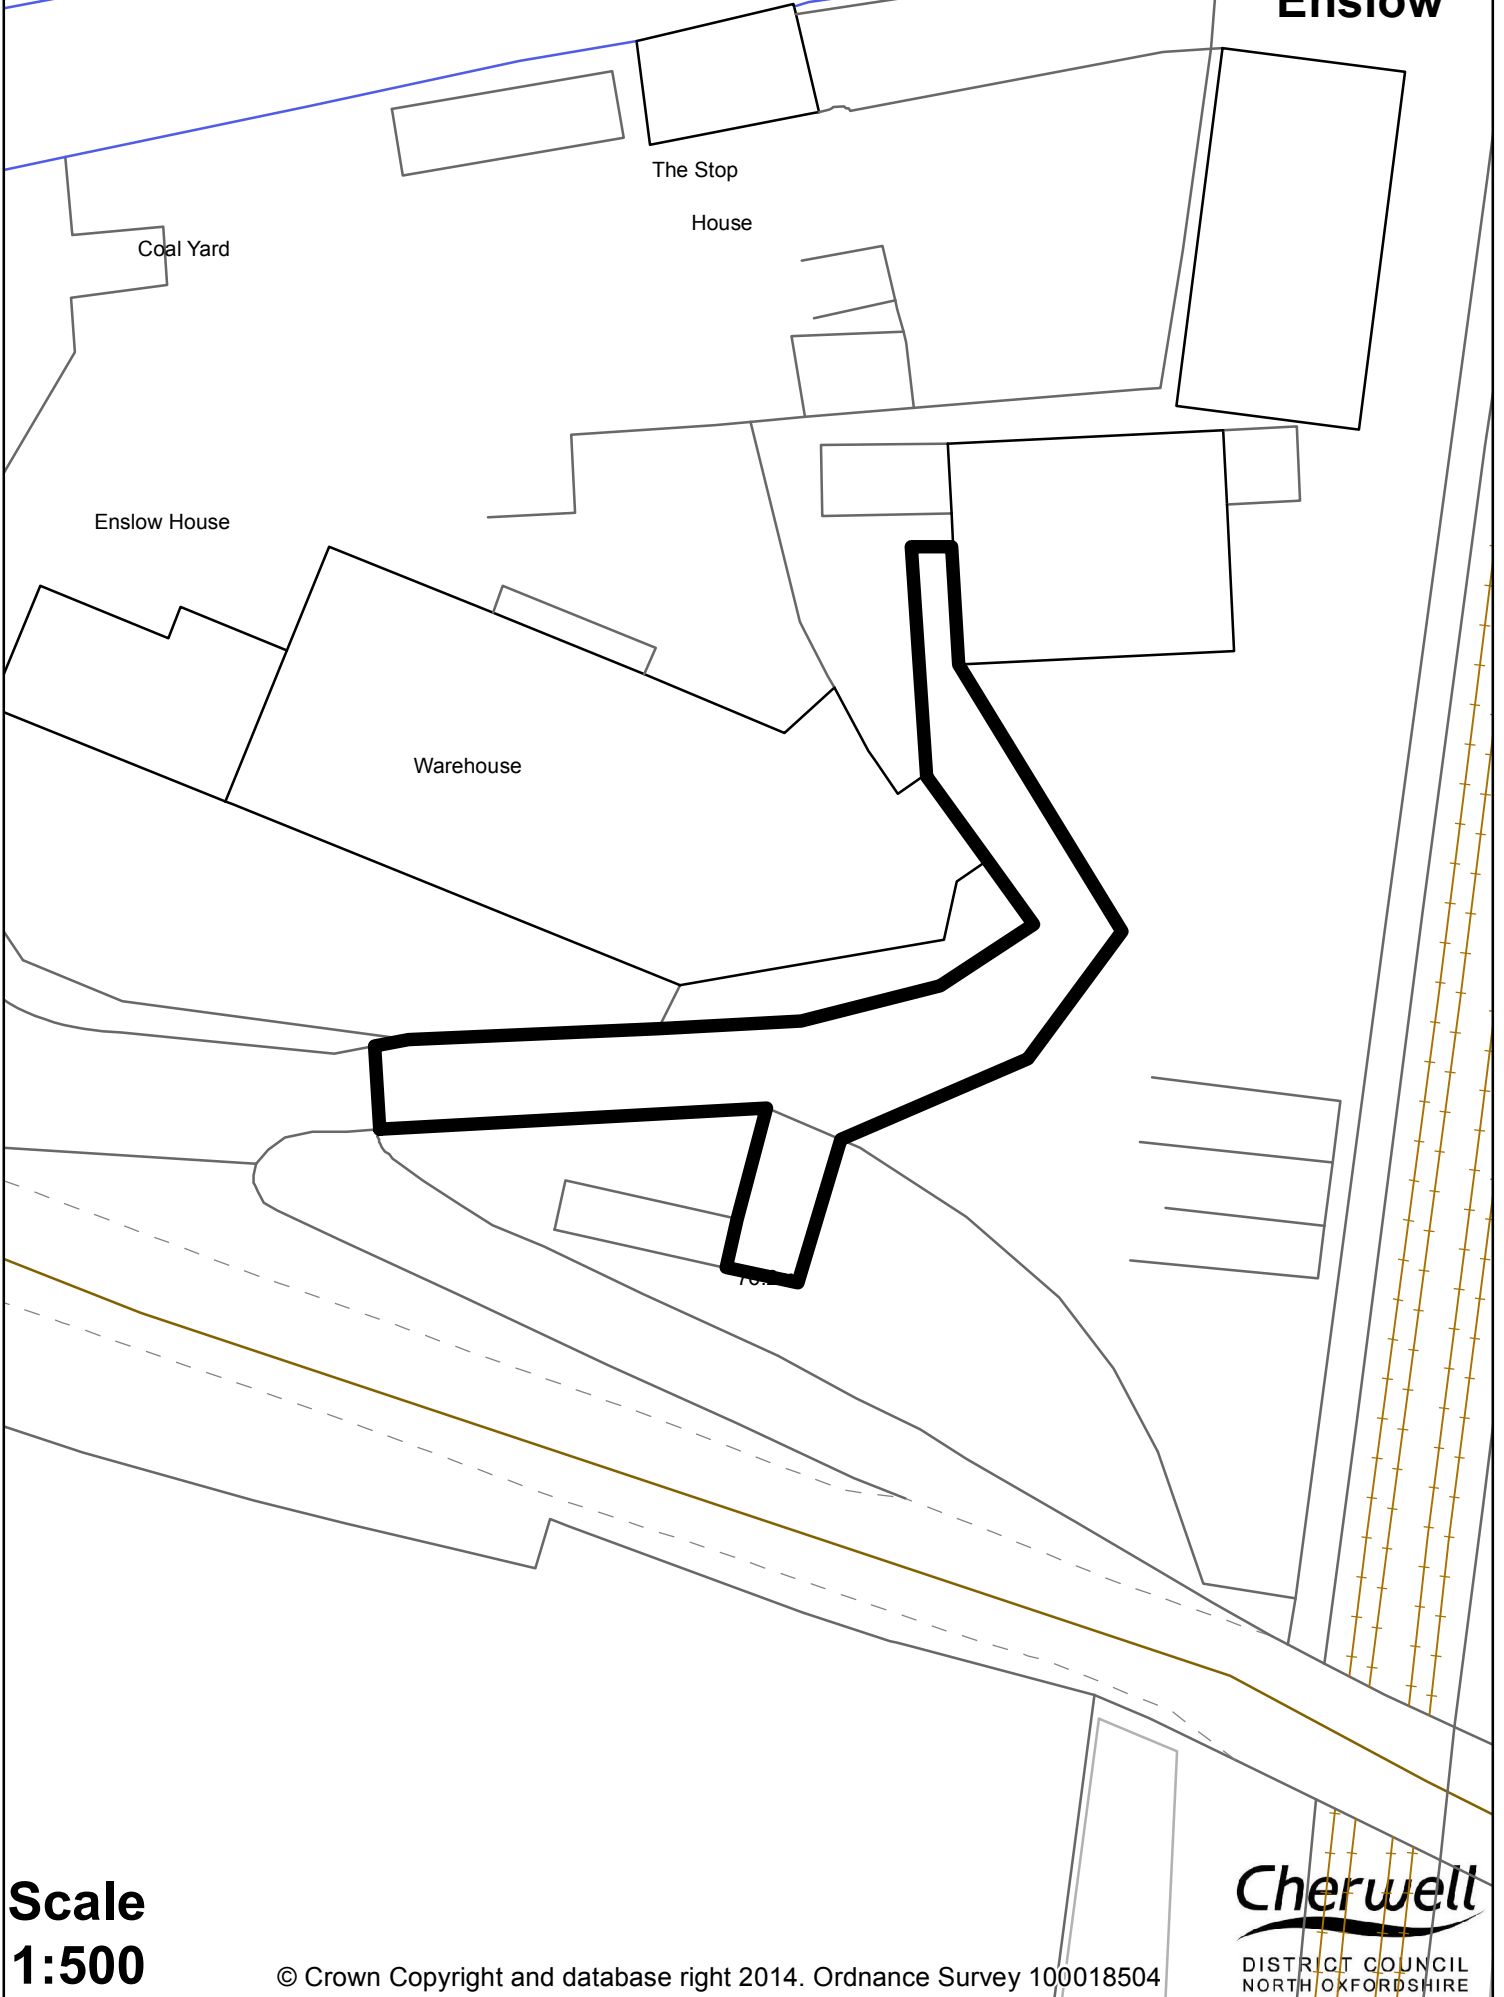

**13/01688/F**

**Bagnalls Ltd  
Station Road  
Enslow**

**Scale  
1:500**

© Crown Copyright and database right 2014. Ordnance Survey 100018504

**Cherwell**  
DISTRICT COUNCIL  
NORTH OXFORDSHIRE