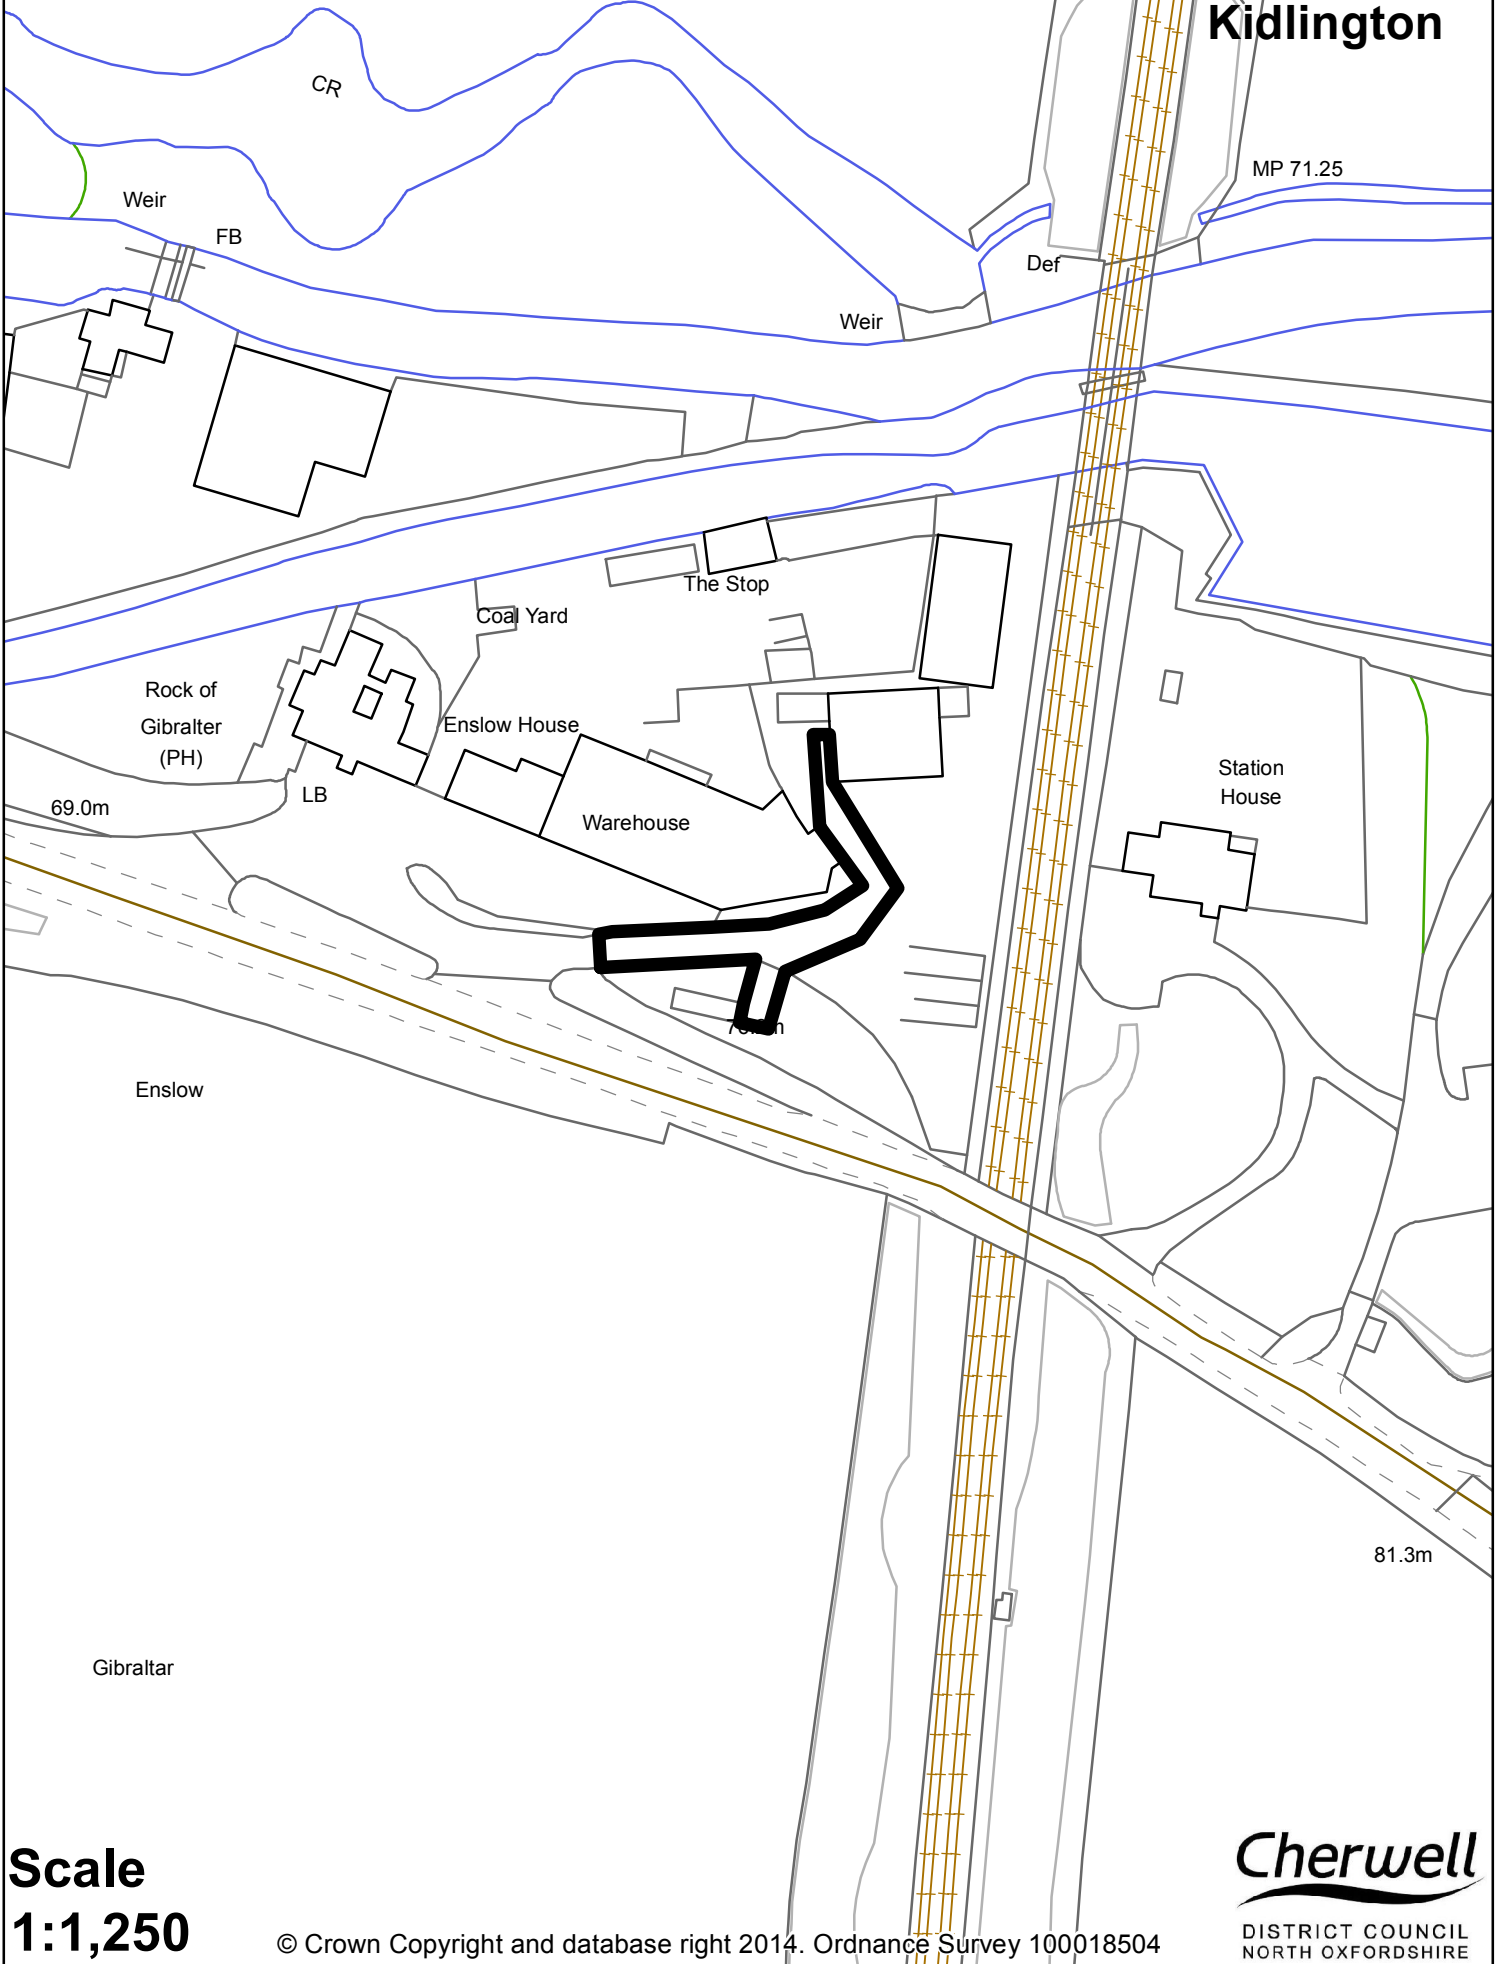

13/01688/F

**Bagnalls Ltd
Station Road
Enslow
Kidlington**

**Scale
1:1,250**

© Crown Copyright and database right 2014. Ordnance Survey 100018504

Cherwell
DISTRICT COUNCIL
NORTH OXFORDSHIRE