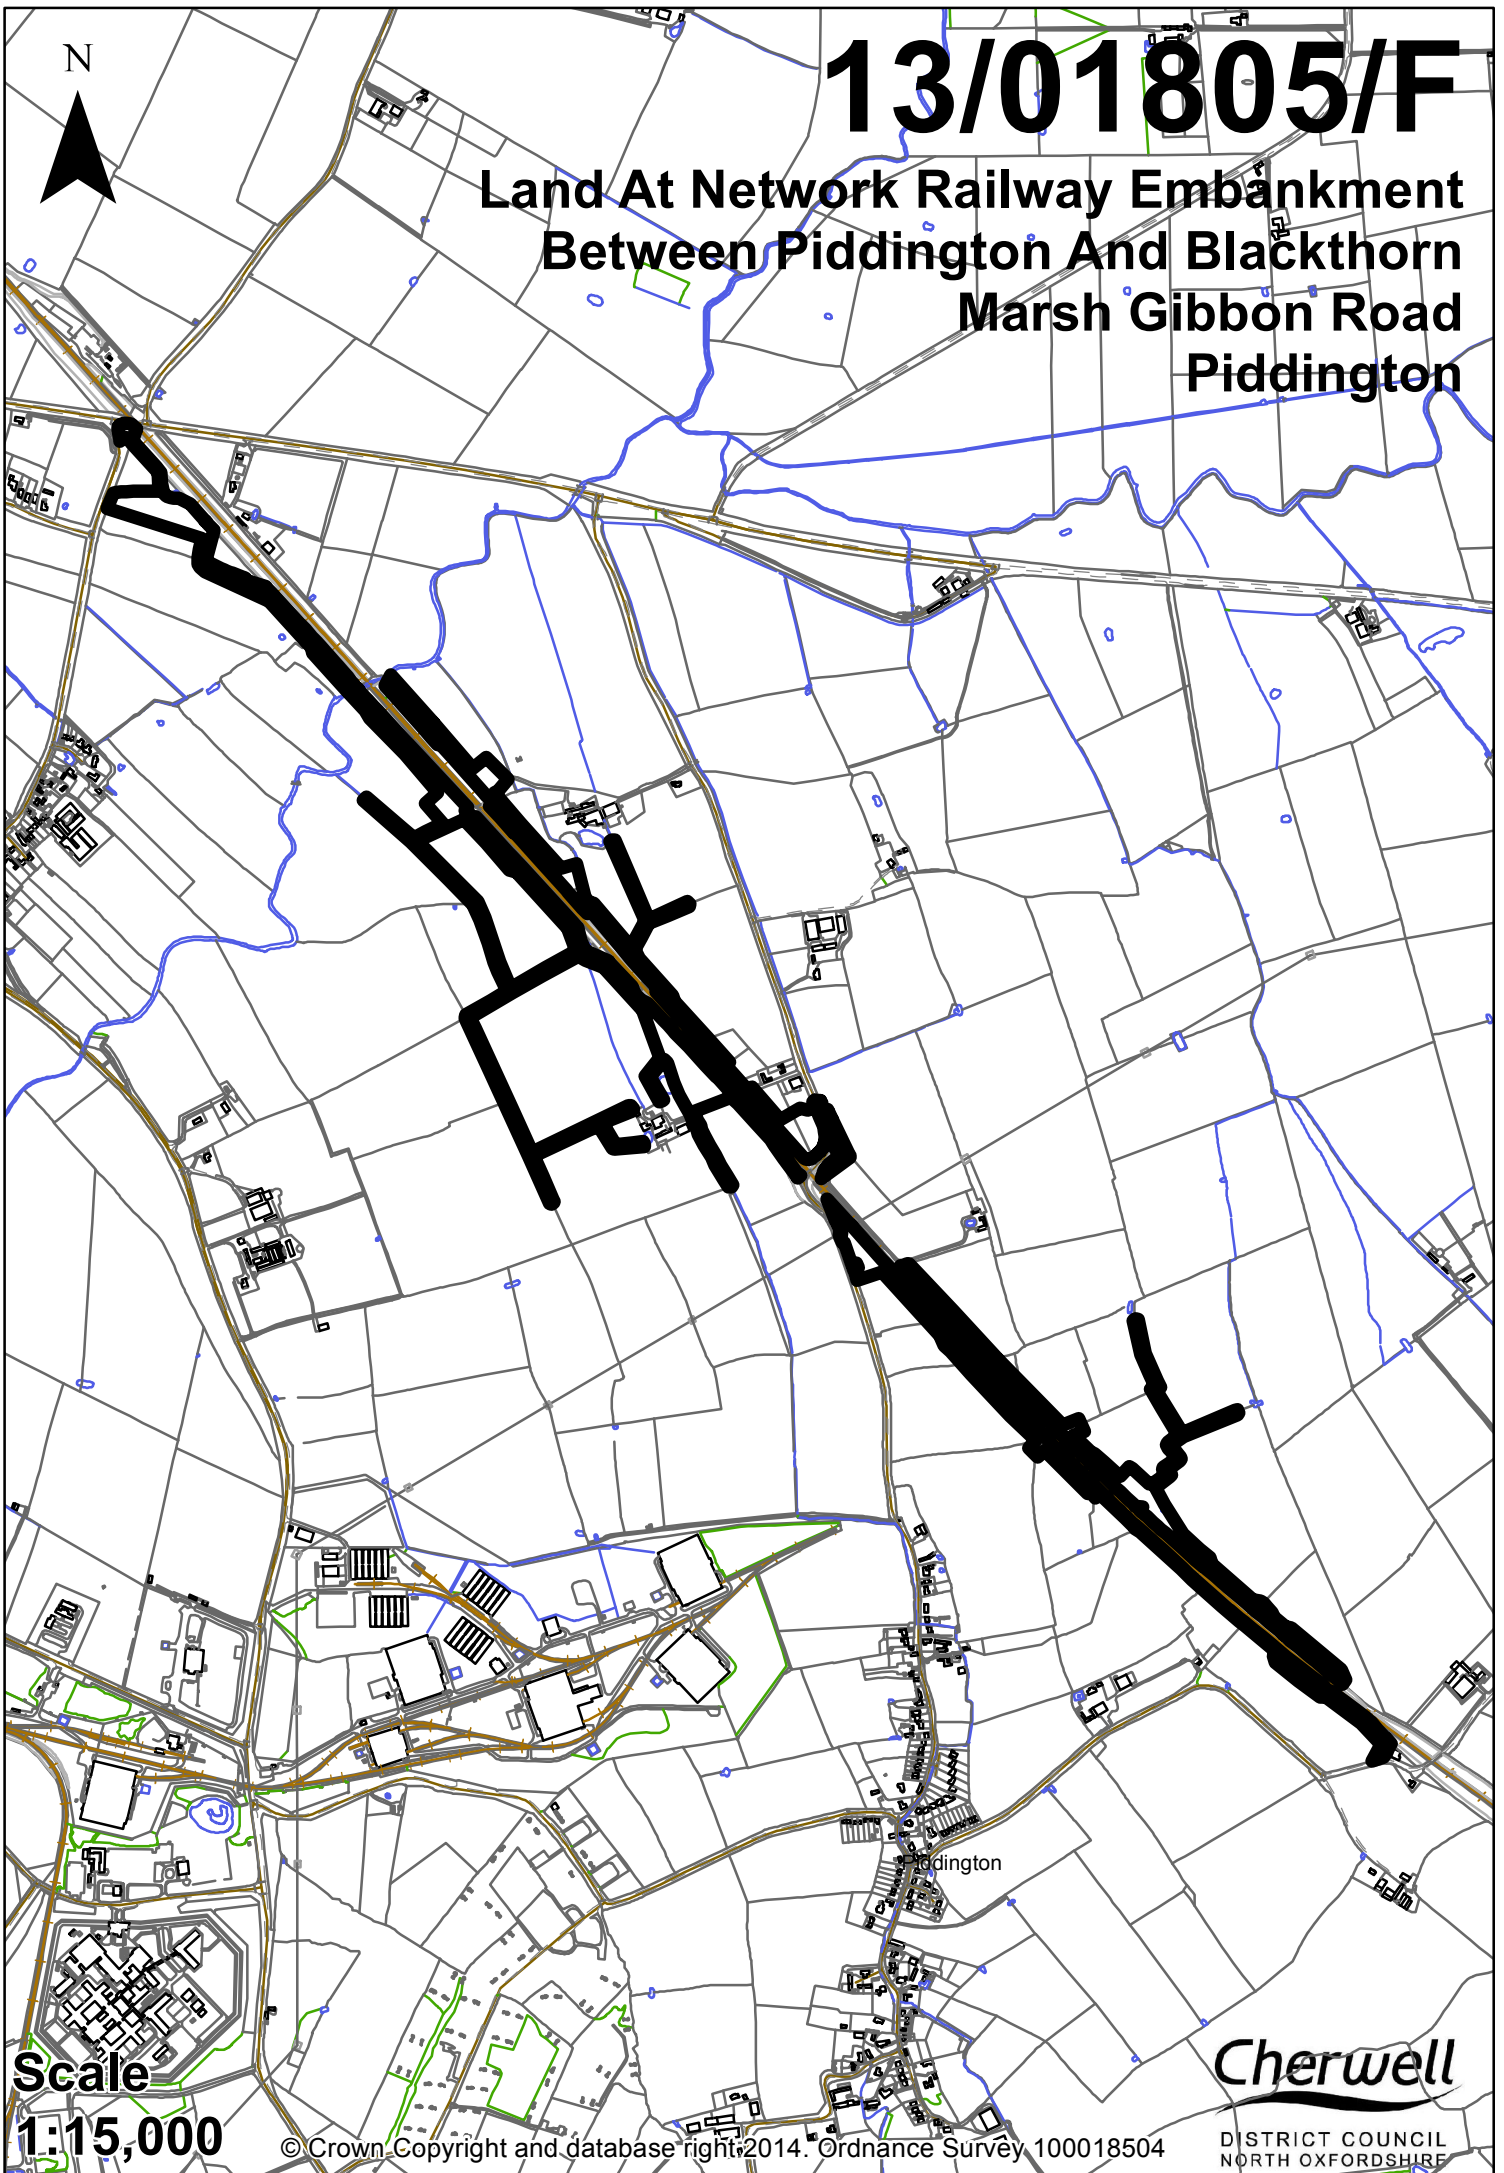

13/01805/F

Land At Network Railway Embankment
Between Piddington And Blackthorn
Marsh Gibbon Road
Piddington

N

Scale

1:15,000

© Crown Copyright and database right 2014. Ordnance Survey 10018504

Cherwell

DISTRICT COUNCIL
NORTH OXFORDSHIRE