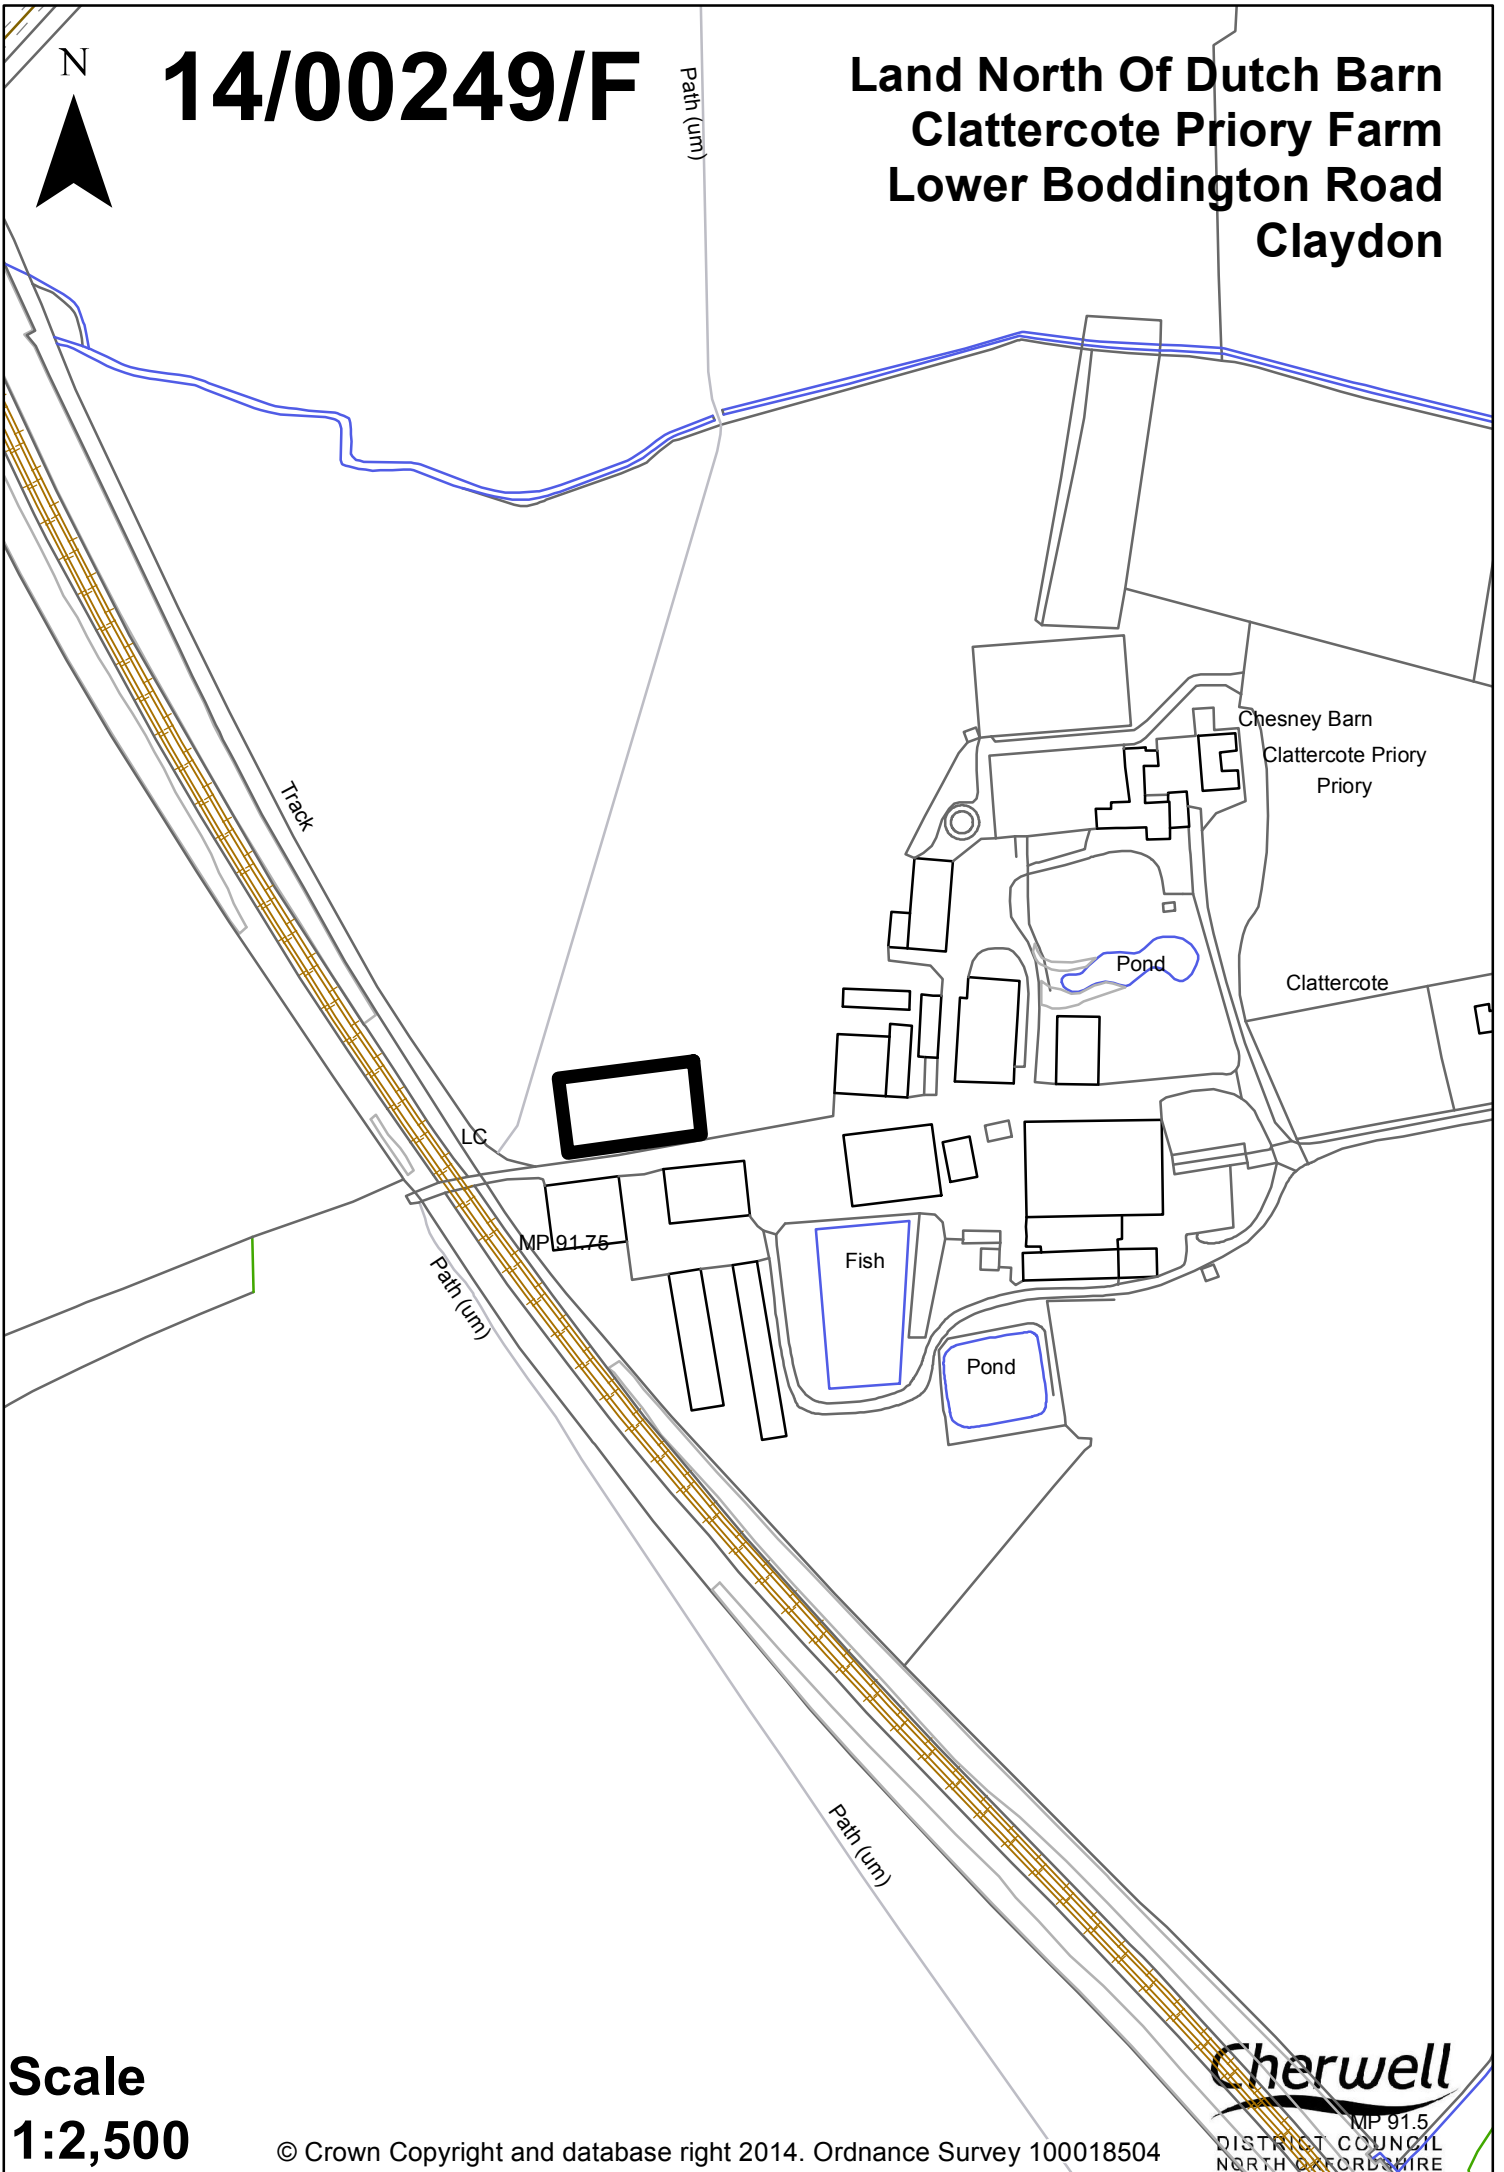

# 14/00249/F

## Land North Of Dutch Barn Clattercote Priory Farm Lower Boddington Road Claydon

**Scale**  
**1:2,500**

© Crown Copyright and database right 2014. Ordnance Survey 100018504

**Cherwell**  
MP 91.5  
DISTRICT COUNCIL  
NORTH GLOUCESTERSHIRE