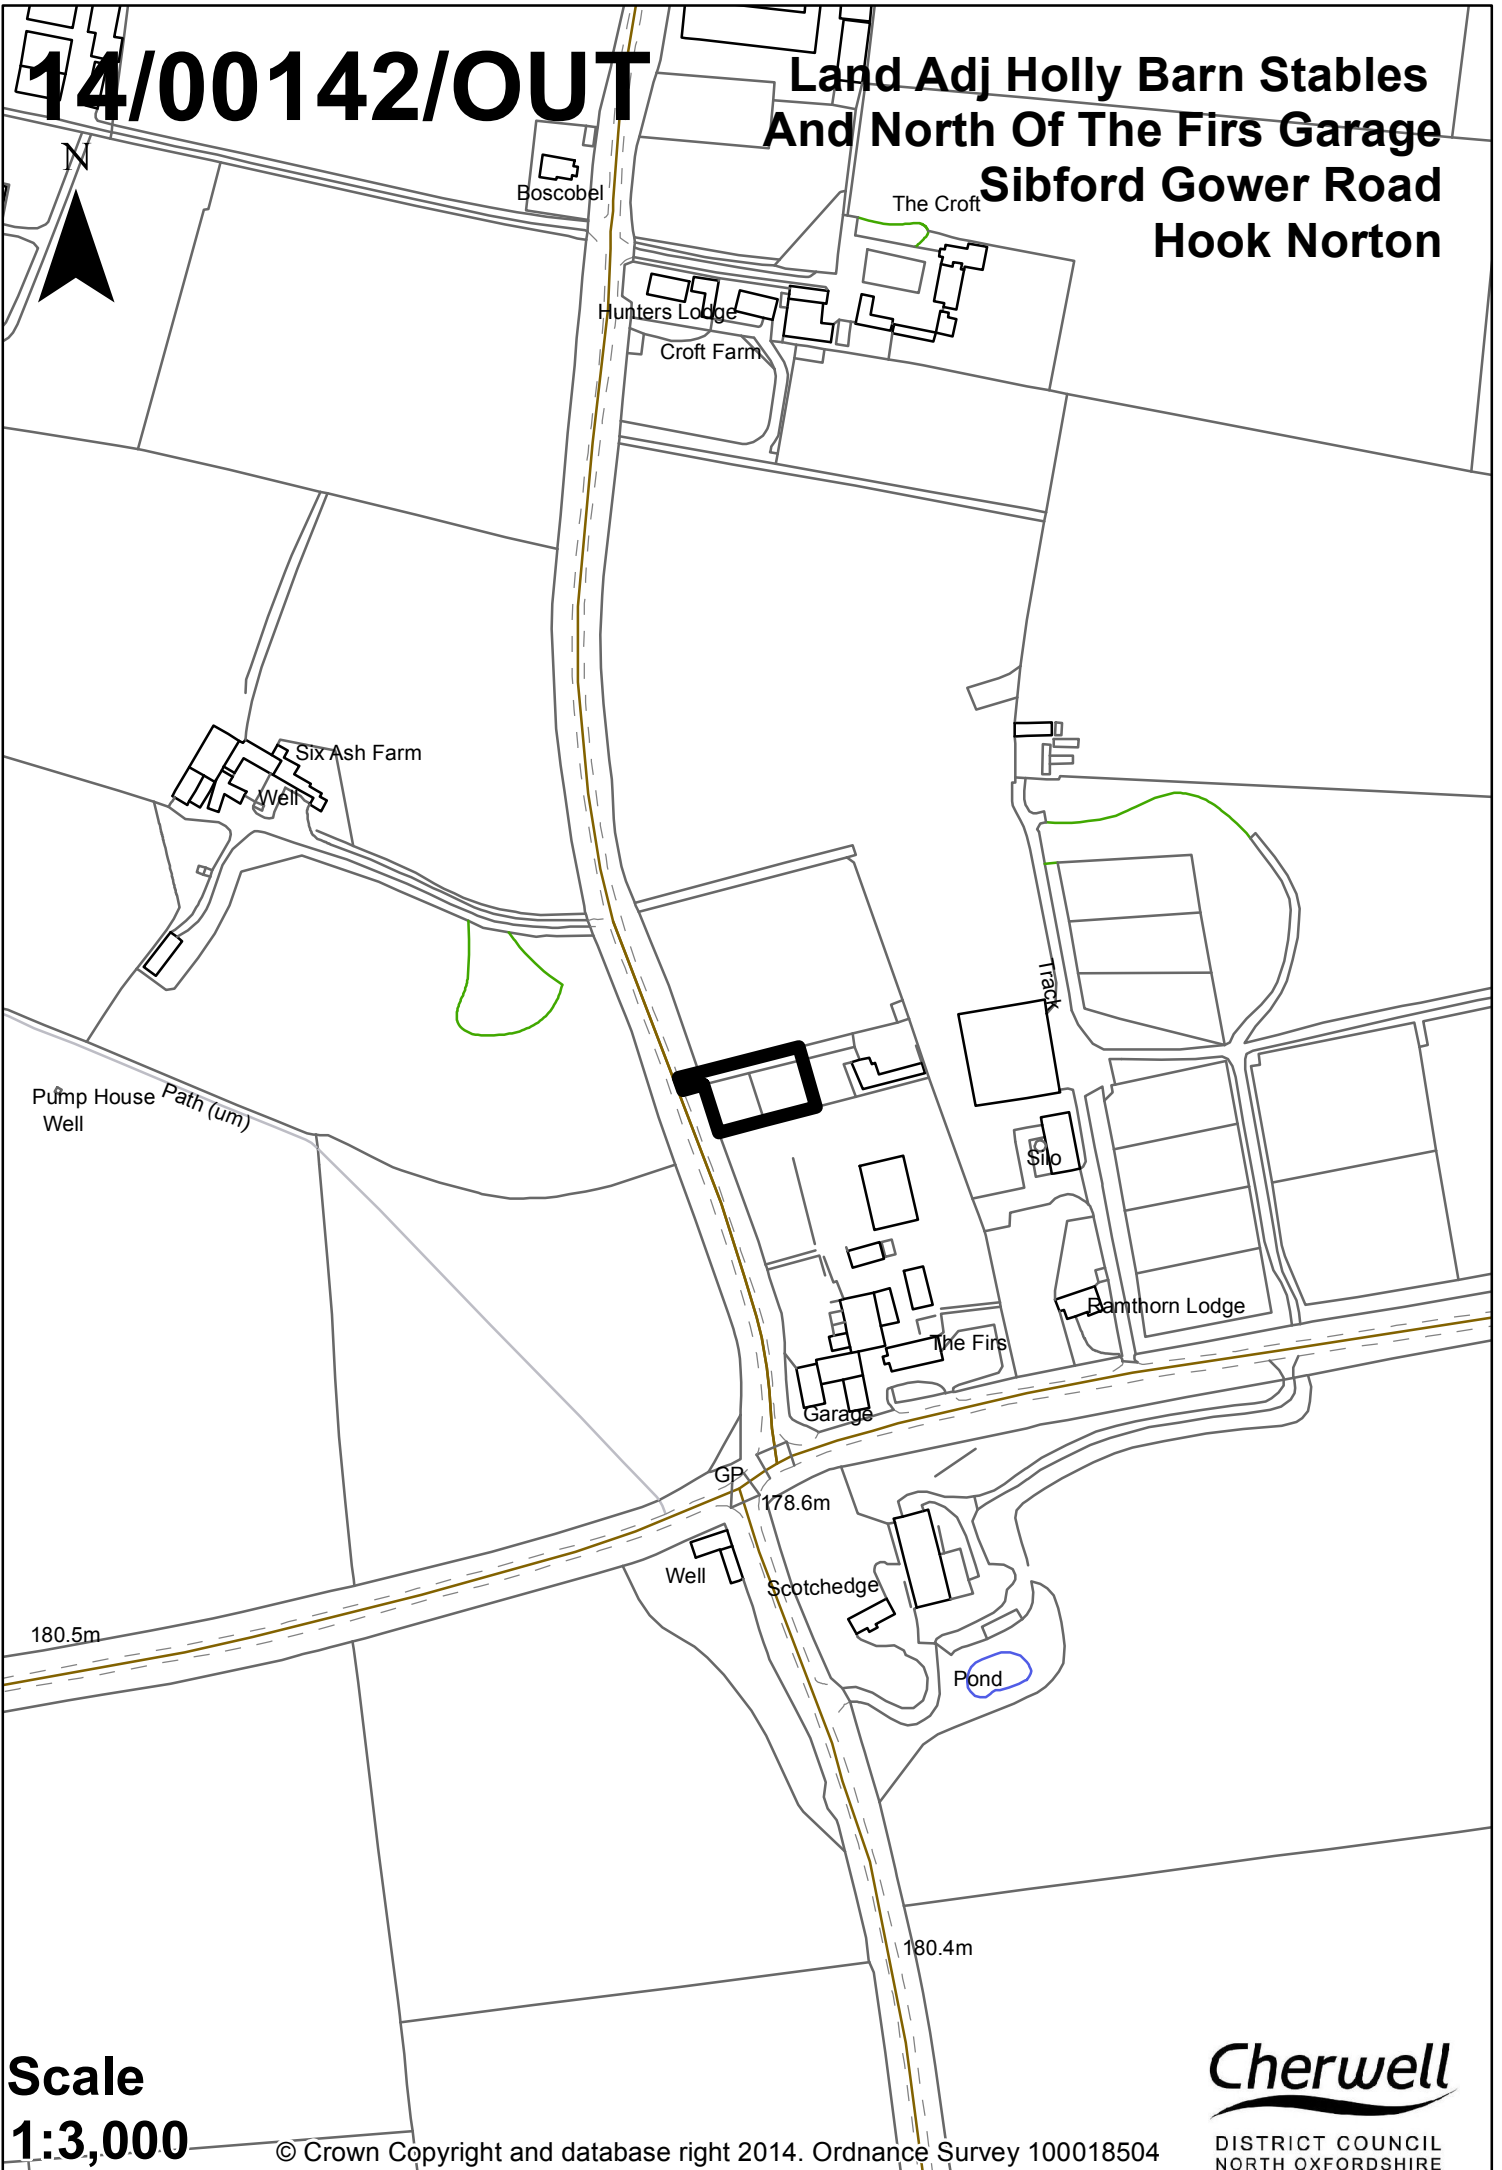

14/00142/OUT

Land Adj Holly Barn Stables And North Of The Firs Garage Sibford Gower Road Hook Norton

Scale
1:3,000

© Crown Copyright and database right 2014. Ordnance Survey 100018504

Cherwell
DISTRICT COUNCIL
NORTH OXFORDSHIRE