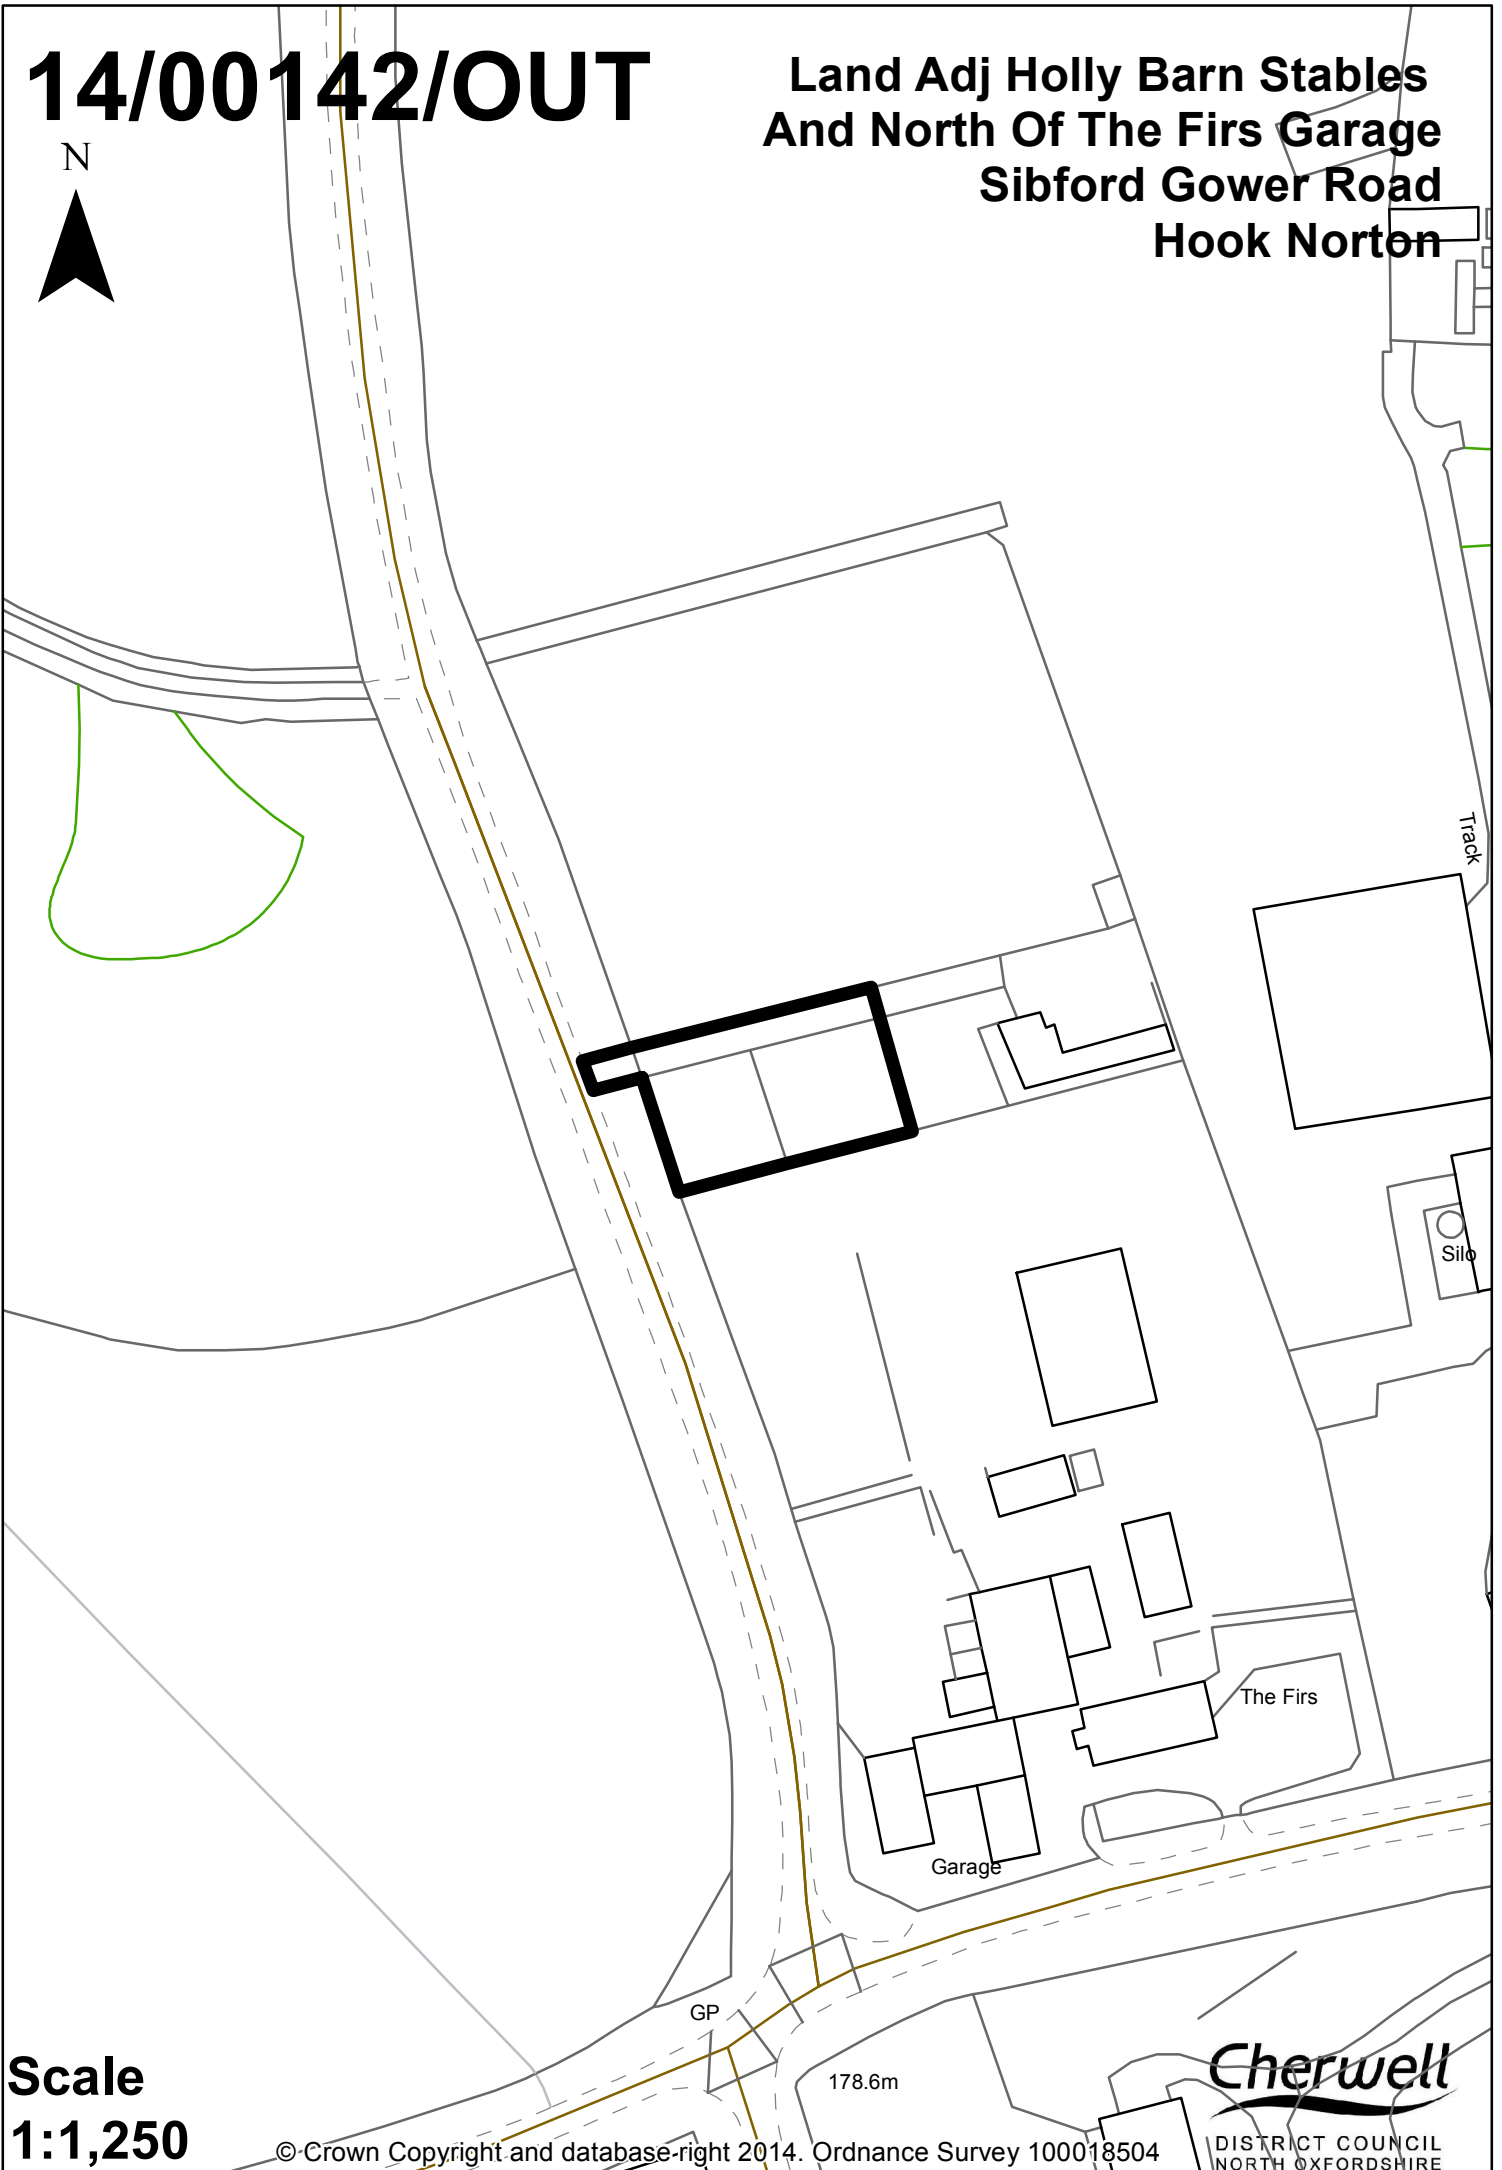

14/00142/OUT

Land Adj Holly Barn Stables
And North Of The Firs Garage
Sibford Gower Road
Hook Norton

Scale
1:1,250

© Crown Copyright and database-right 2014. Ordnance Survey 100018504

Cherwell
DISTRICT COUNCIL
NORTH OXFORDSHIRE