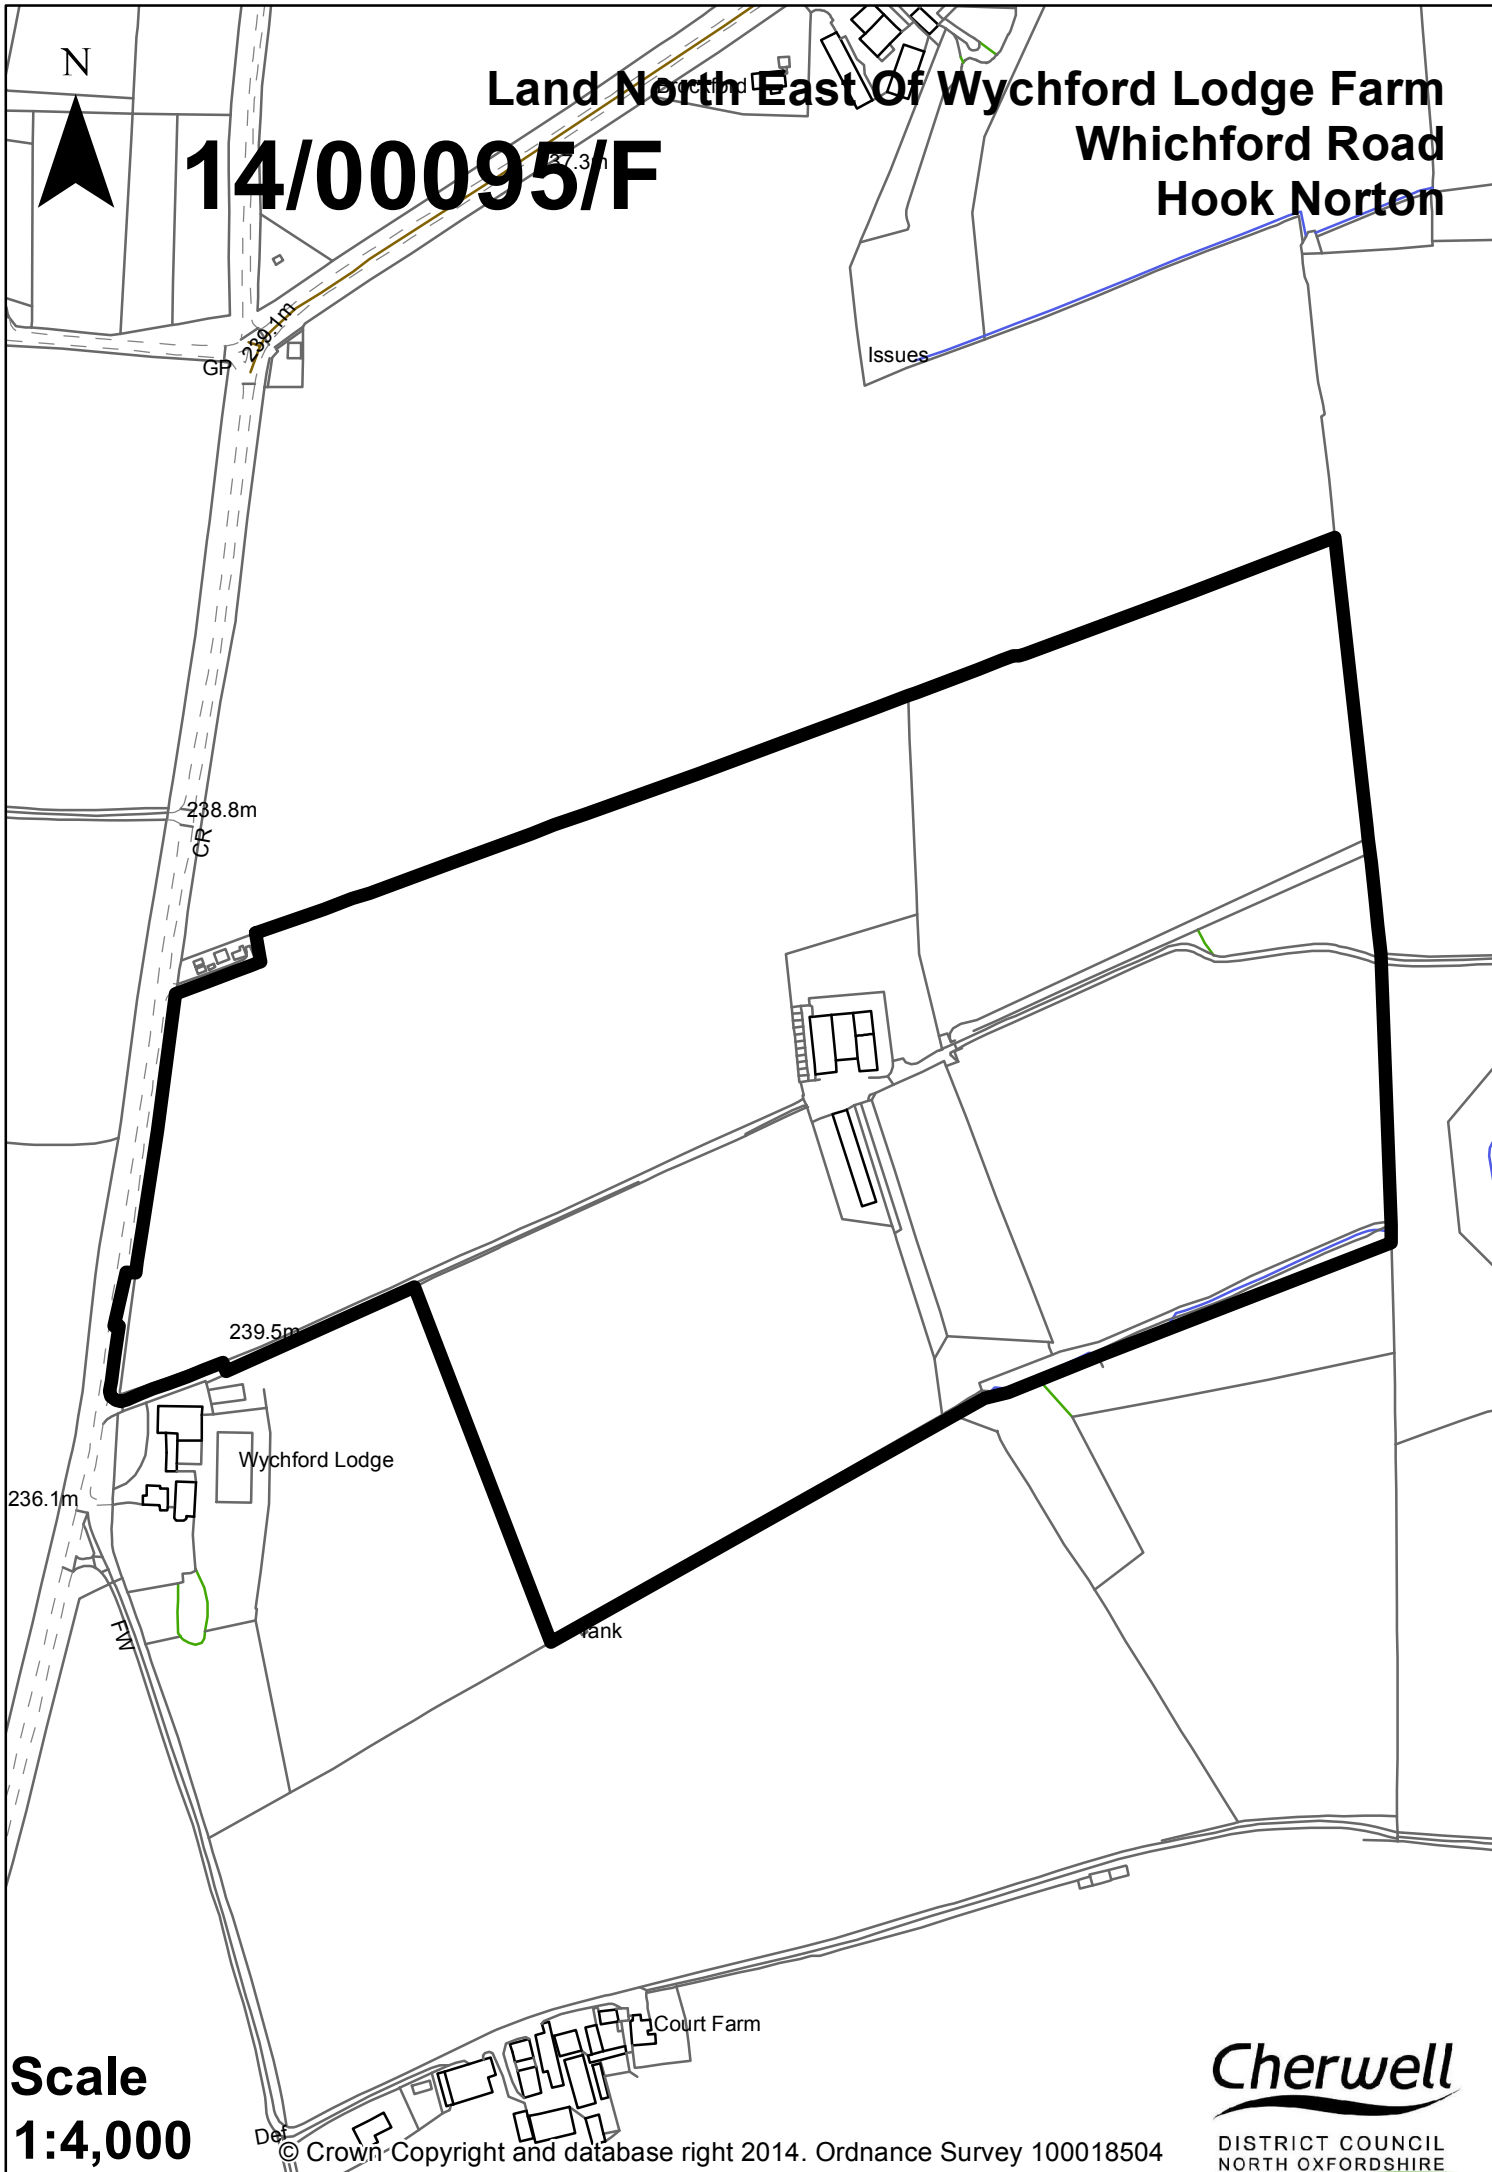

N

Land North East Of Wychford Lodge Farm Whichford Road Hook Norton

14/00095/F

Scale
1:4,000

© Crown Copyright and database right 2014. Ordnance Survey 100018504

Cherwell
DISTRICT COUNCIL
NORTH OXFORDSHIRE