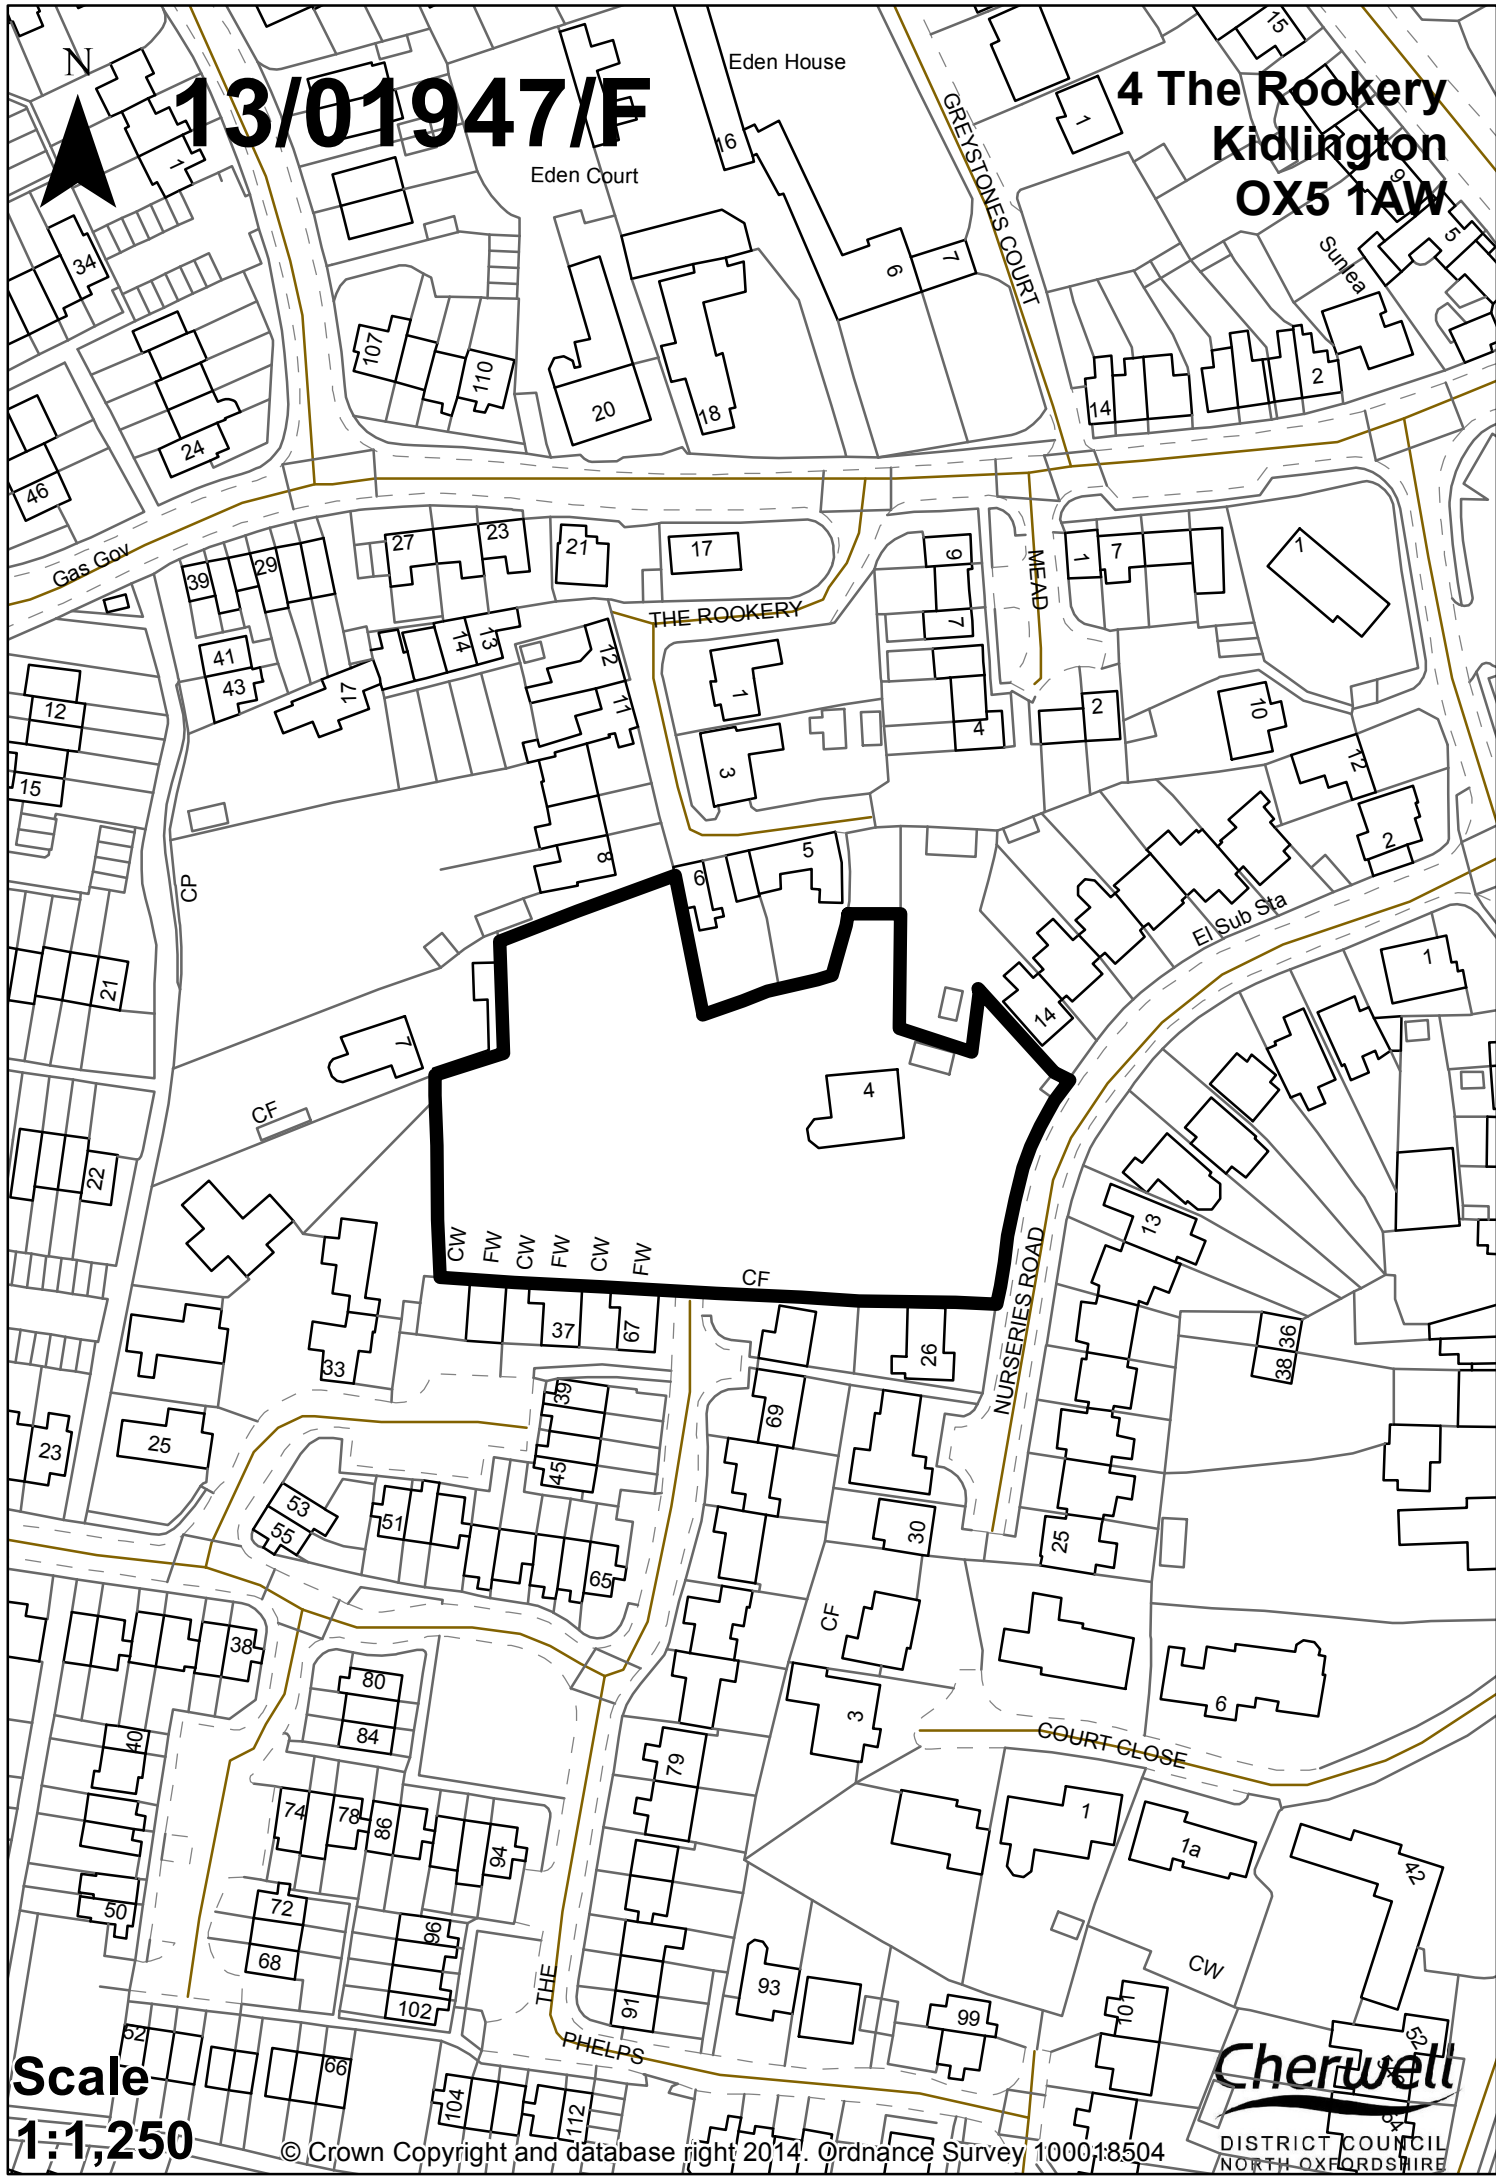

13/01947/F

4 The Rookery
Kidlington
OX5 1AW

Scale
1:1,250

© Crown Copyright and database right 2014. Ordnance Survey 100018504

Cherwell
DISTRICT COUNCIL
NORTH OXFORDSHIRE