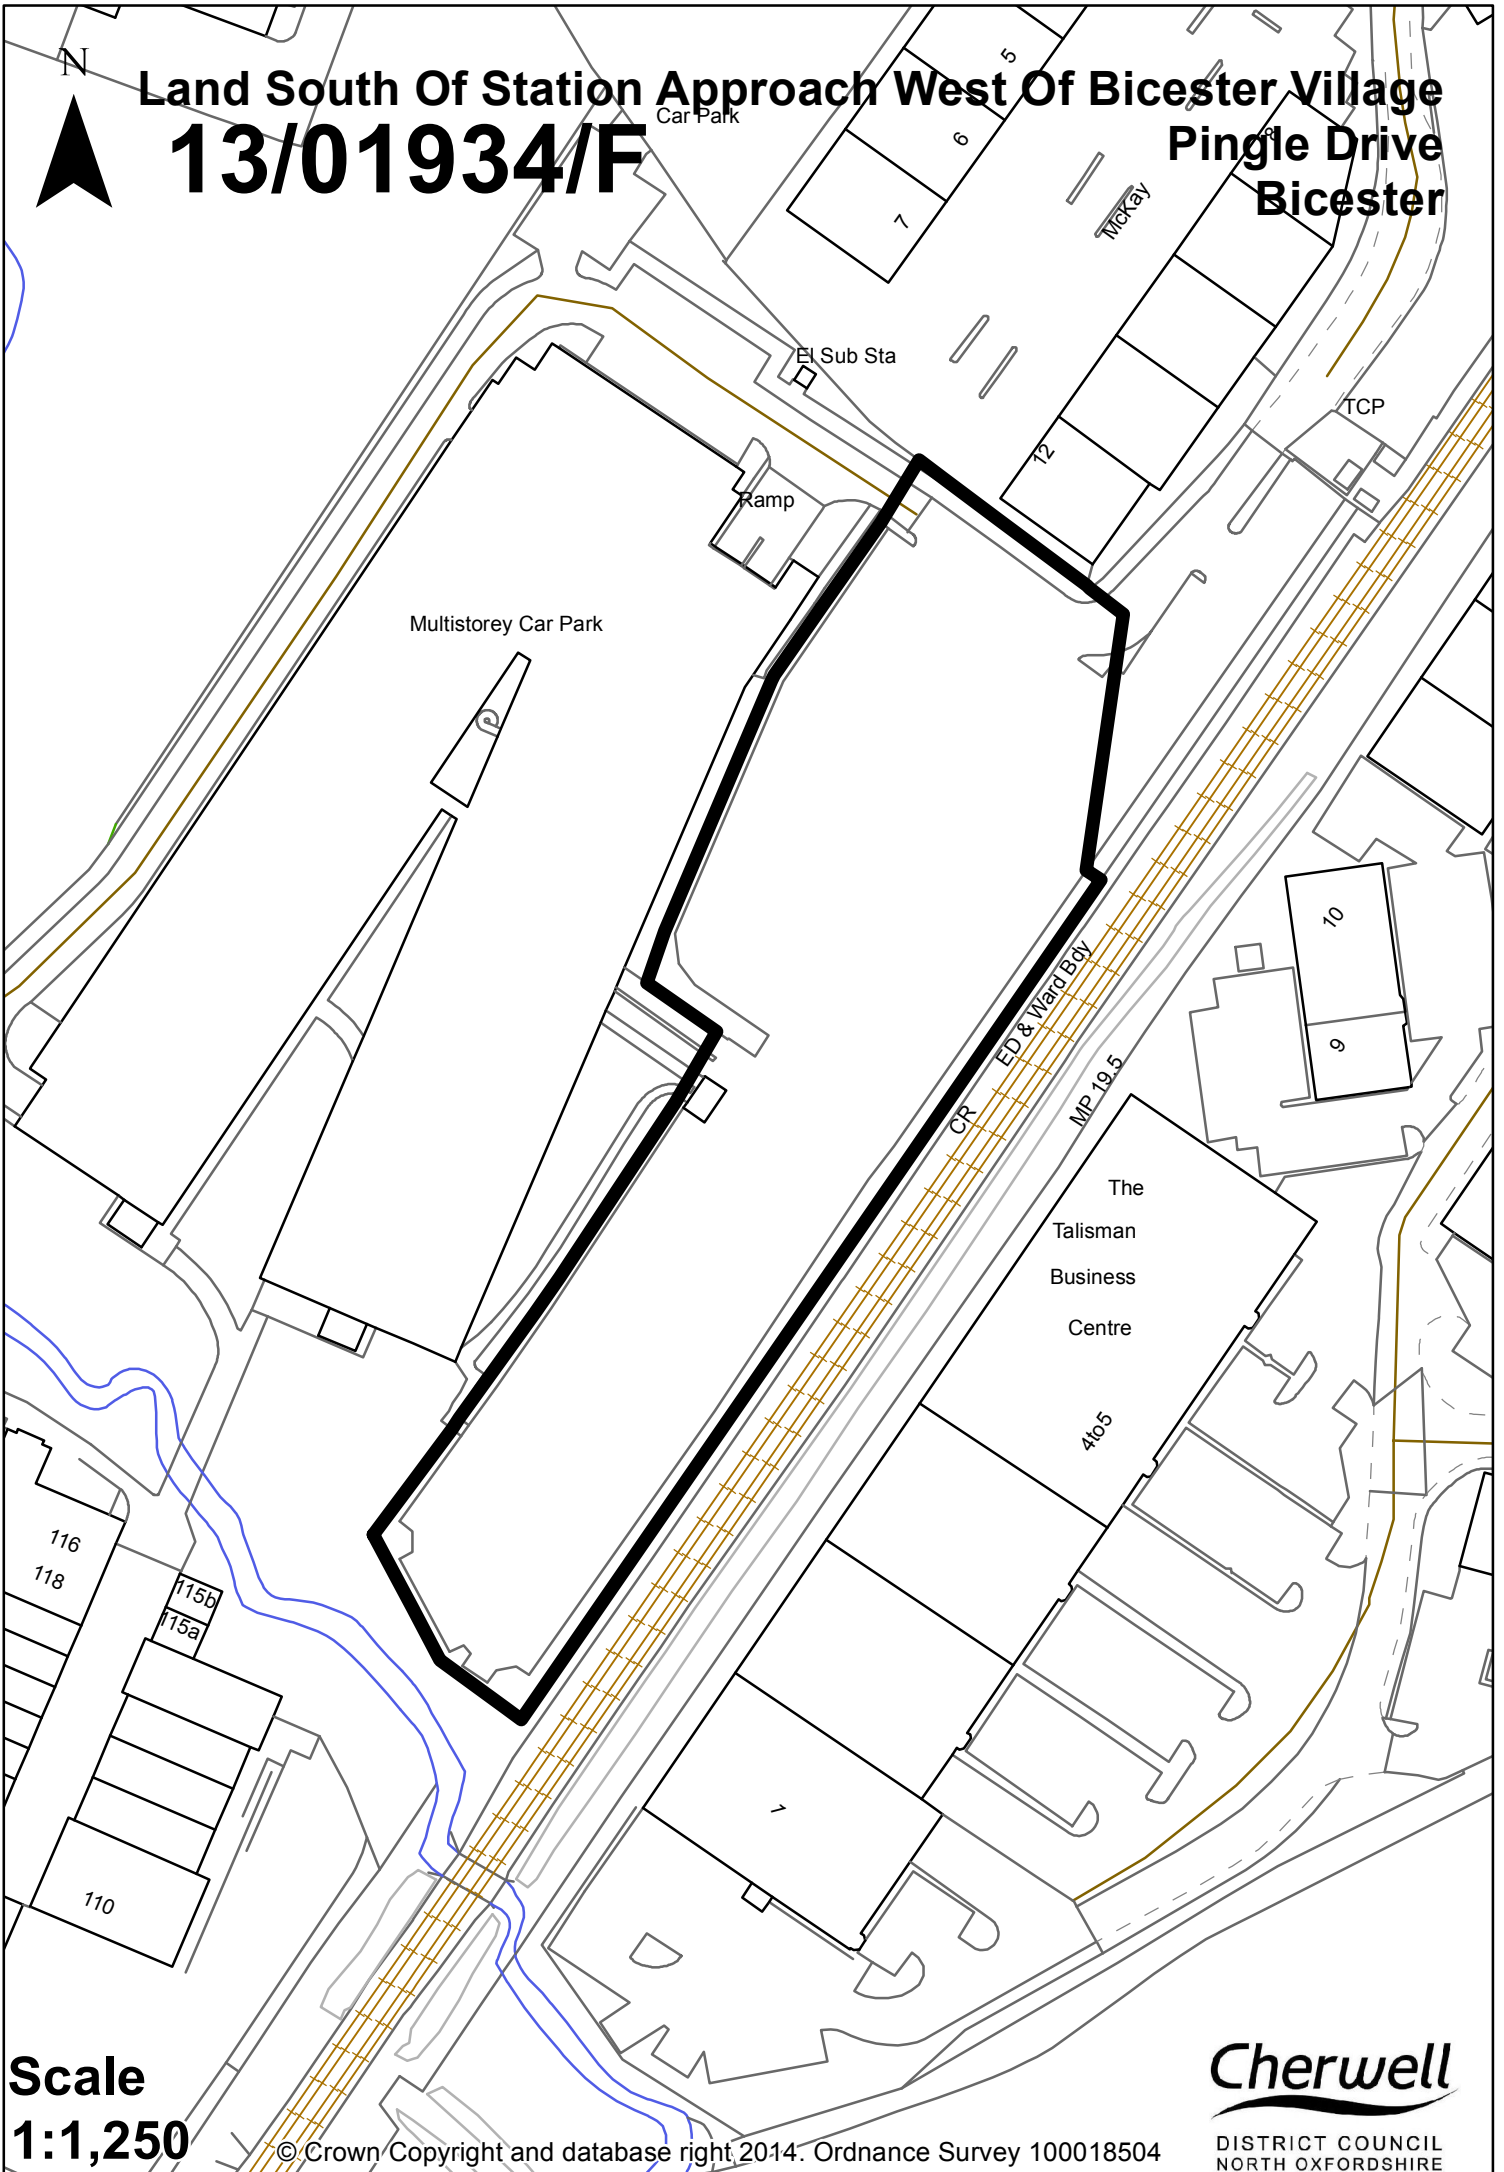

Land South Of Station Approach West Of Bicester Village  
13/01934/F  
Pingle Drive  
Bicester

Scale  
1:1,250