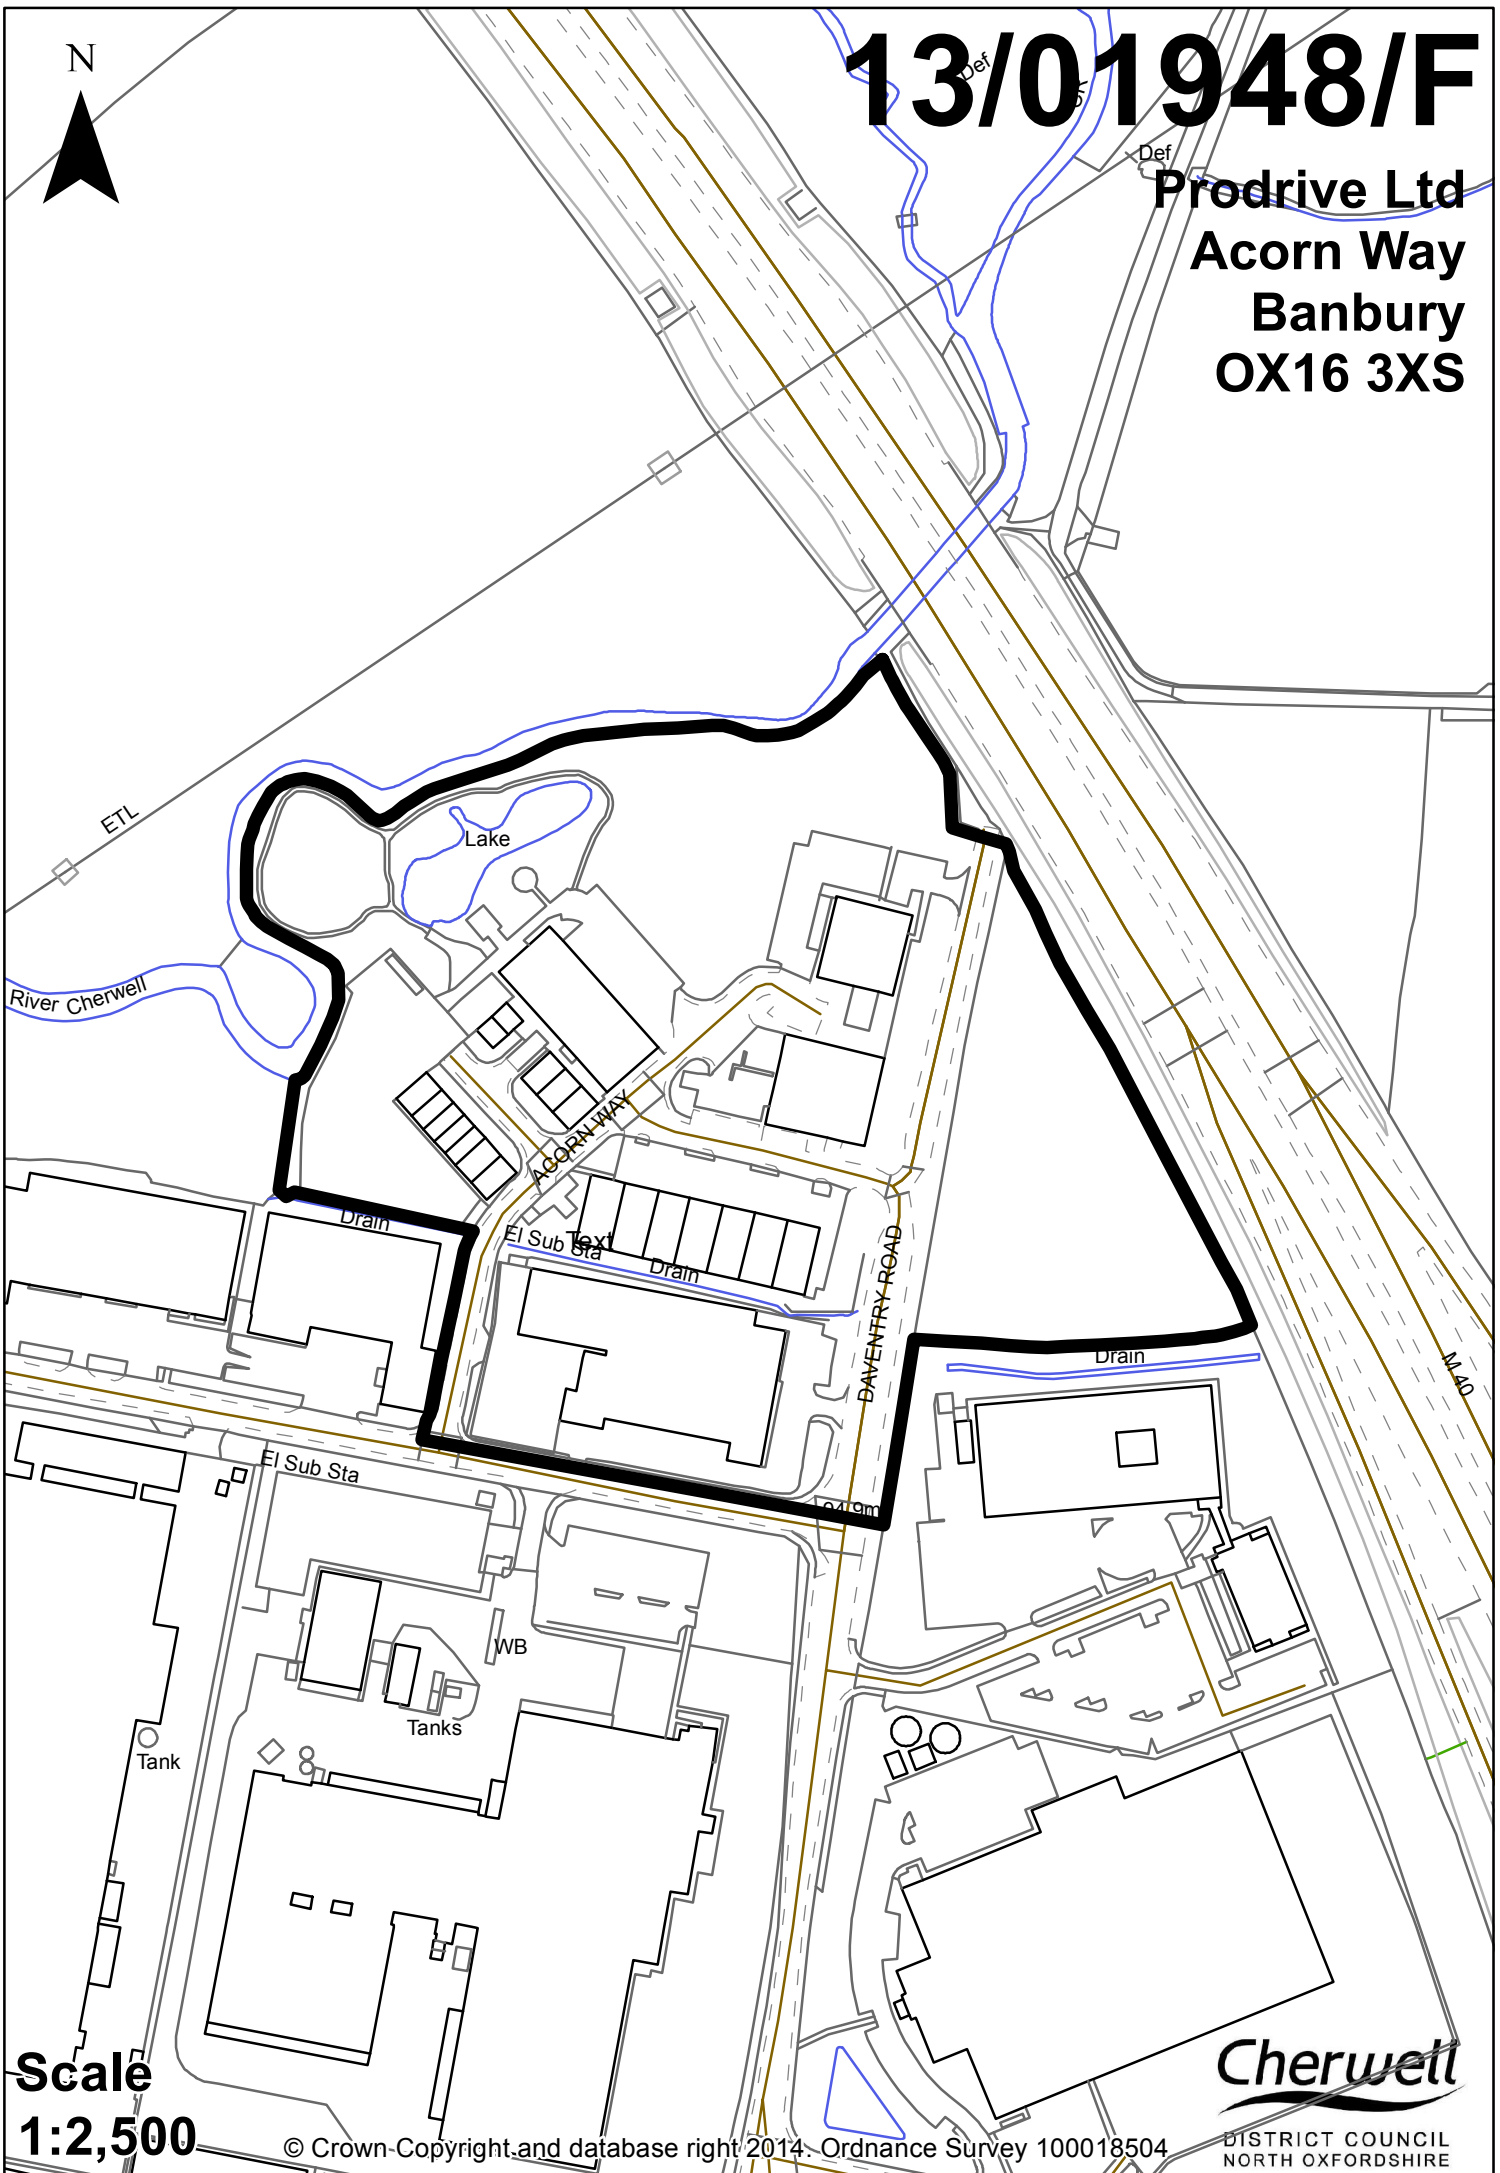

13/01948/F

Prodrive Ltd
Acorn Way
Banbury
OX16 3XS

Scale
1:2,500