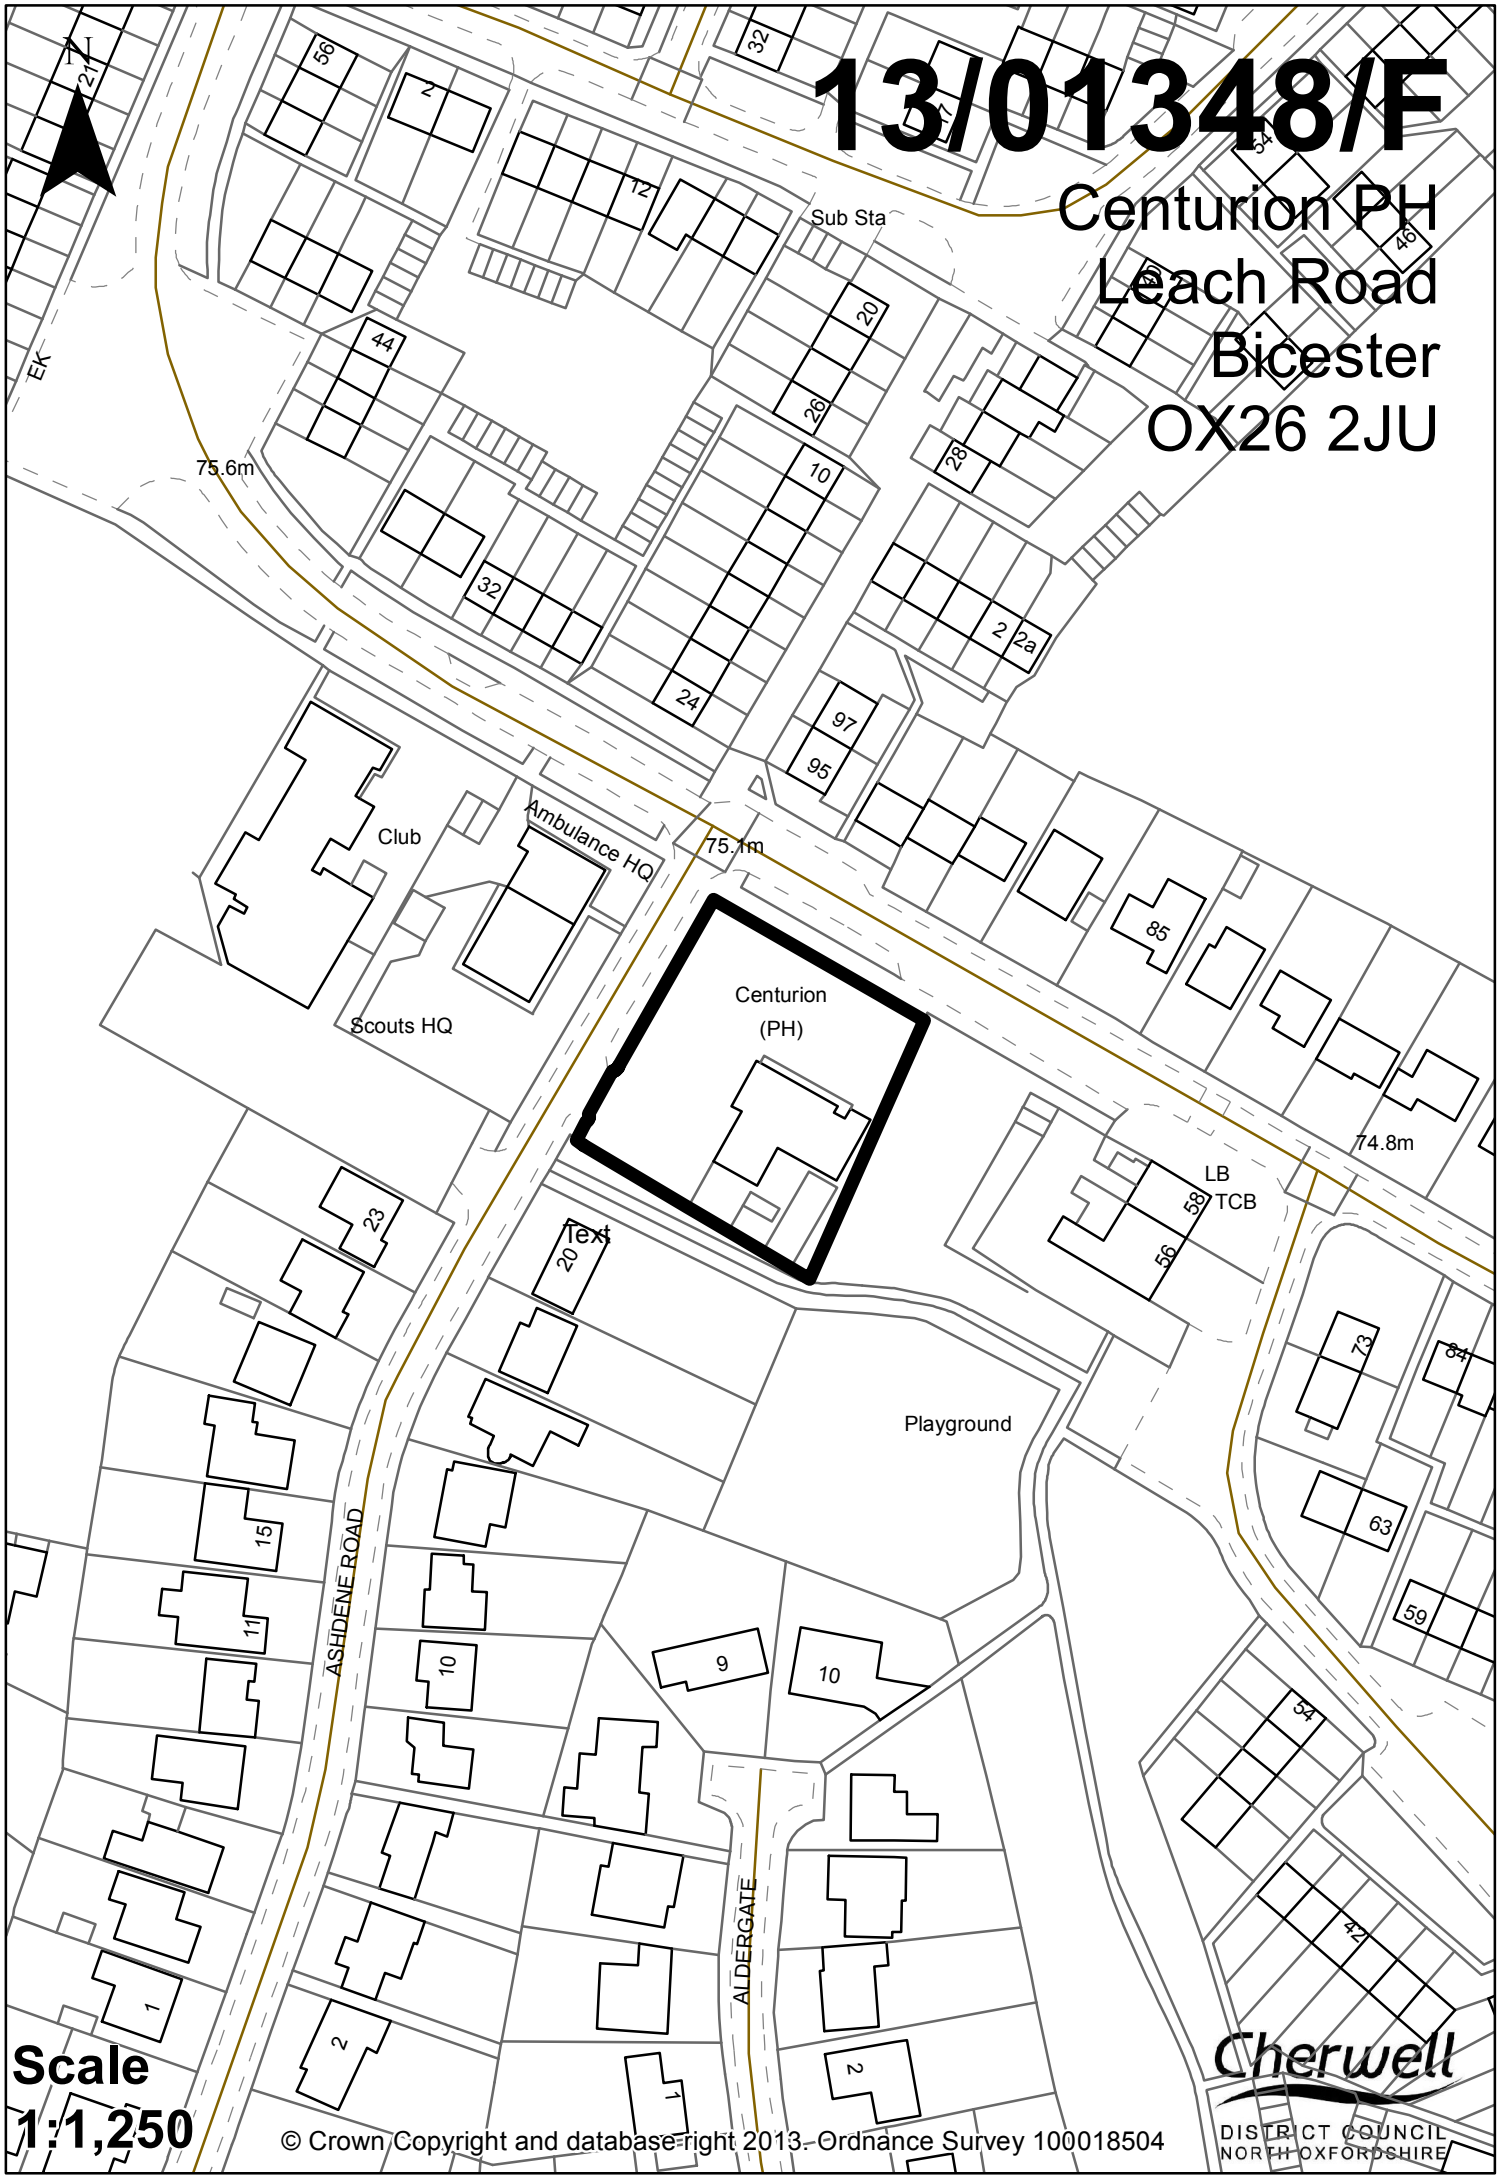

13/01348/F

Centurion PH
Leach Road
Bicester
OX26 2JU

Scale
1:1,250