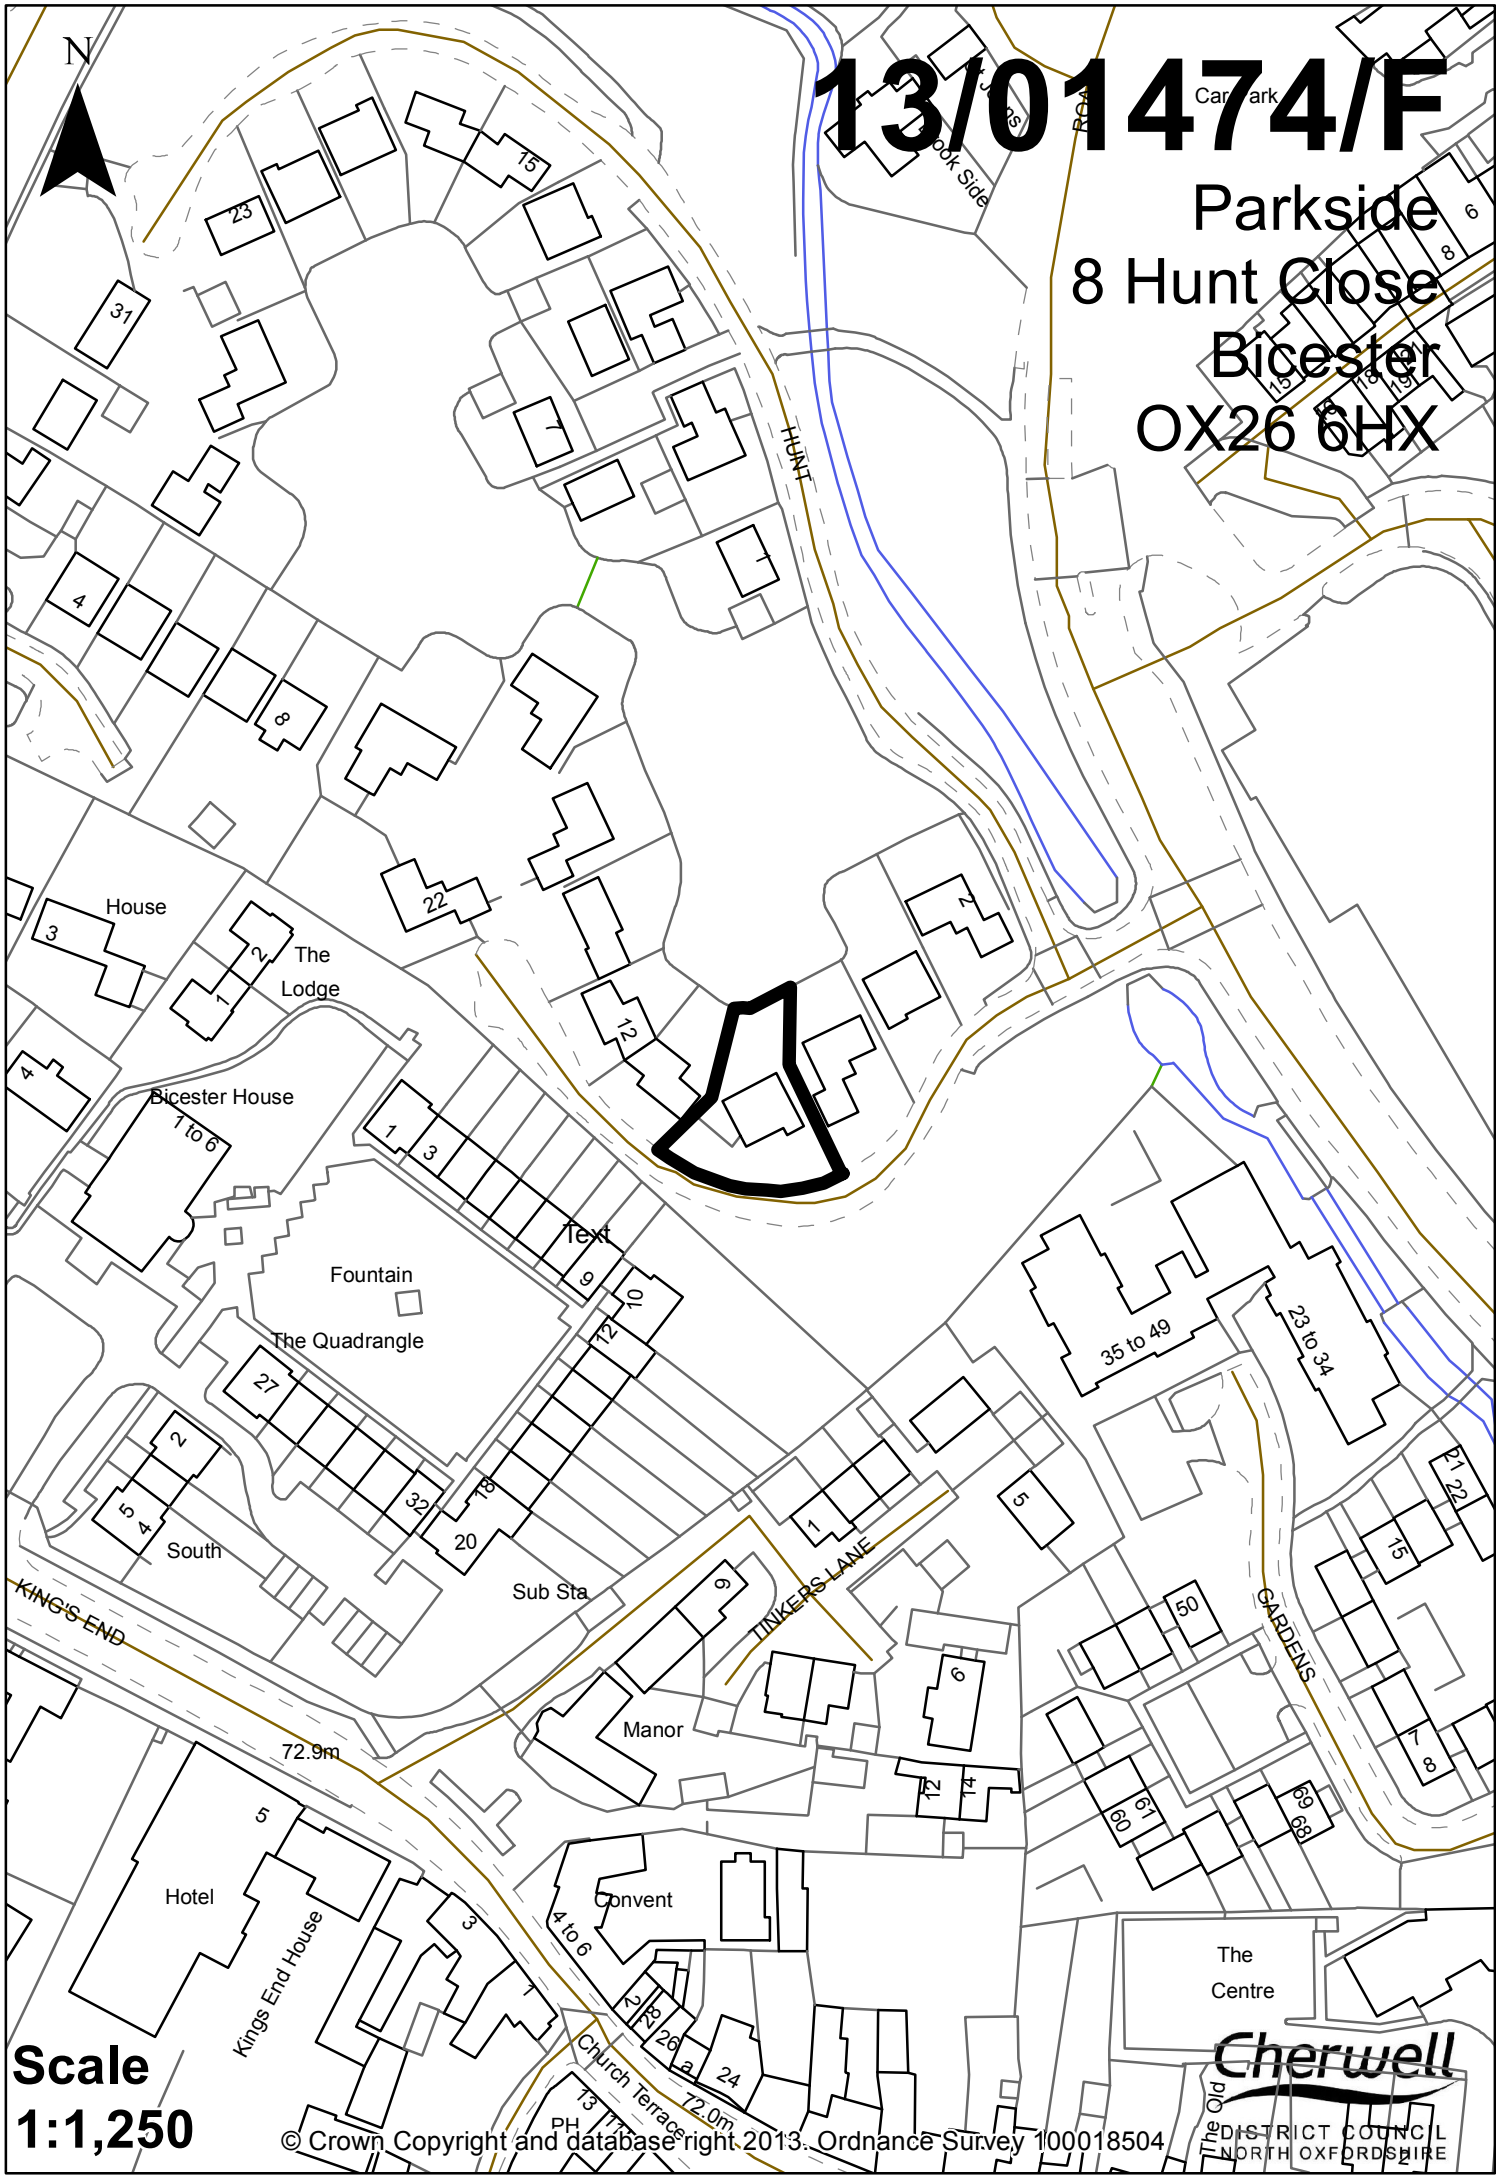

13/01474/F

Car Park

Parkside
8 Hunt Close
Bicester
OX26 6HX

N

Scale
1:1,250

© Crown Copyright and database right. 2013. Ordnance Survey 100018504