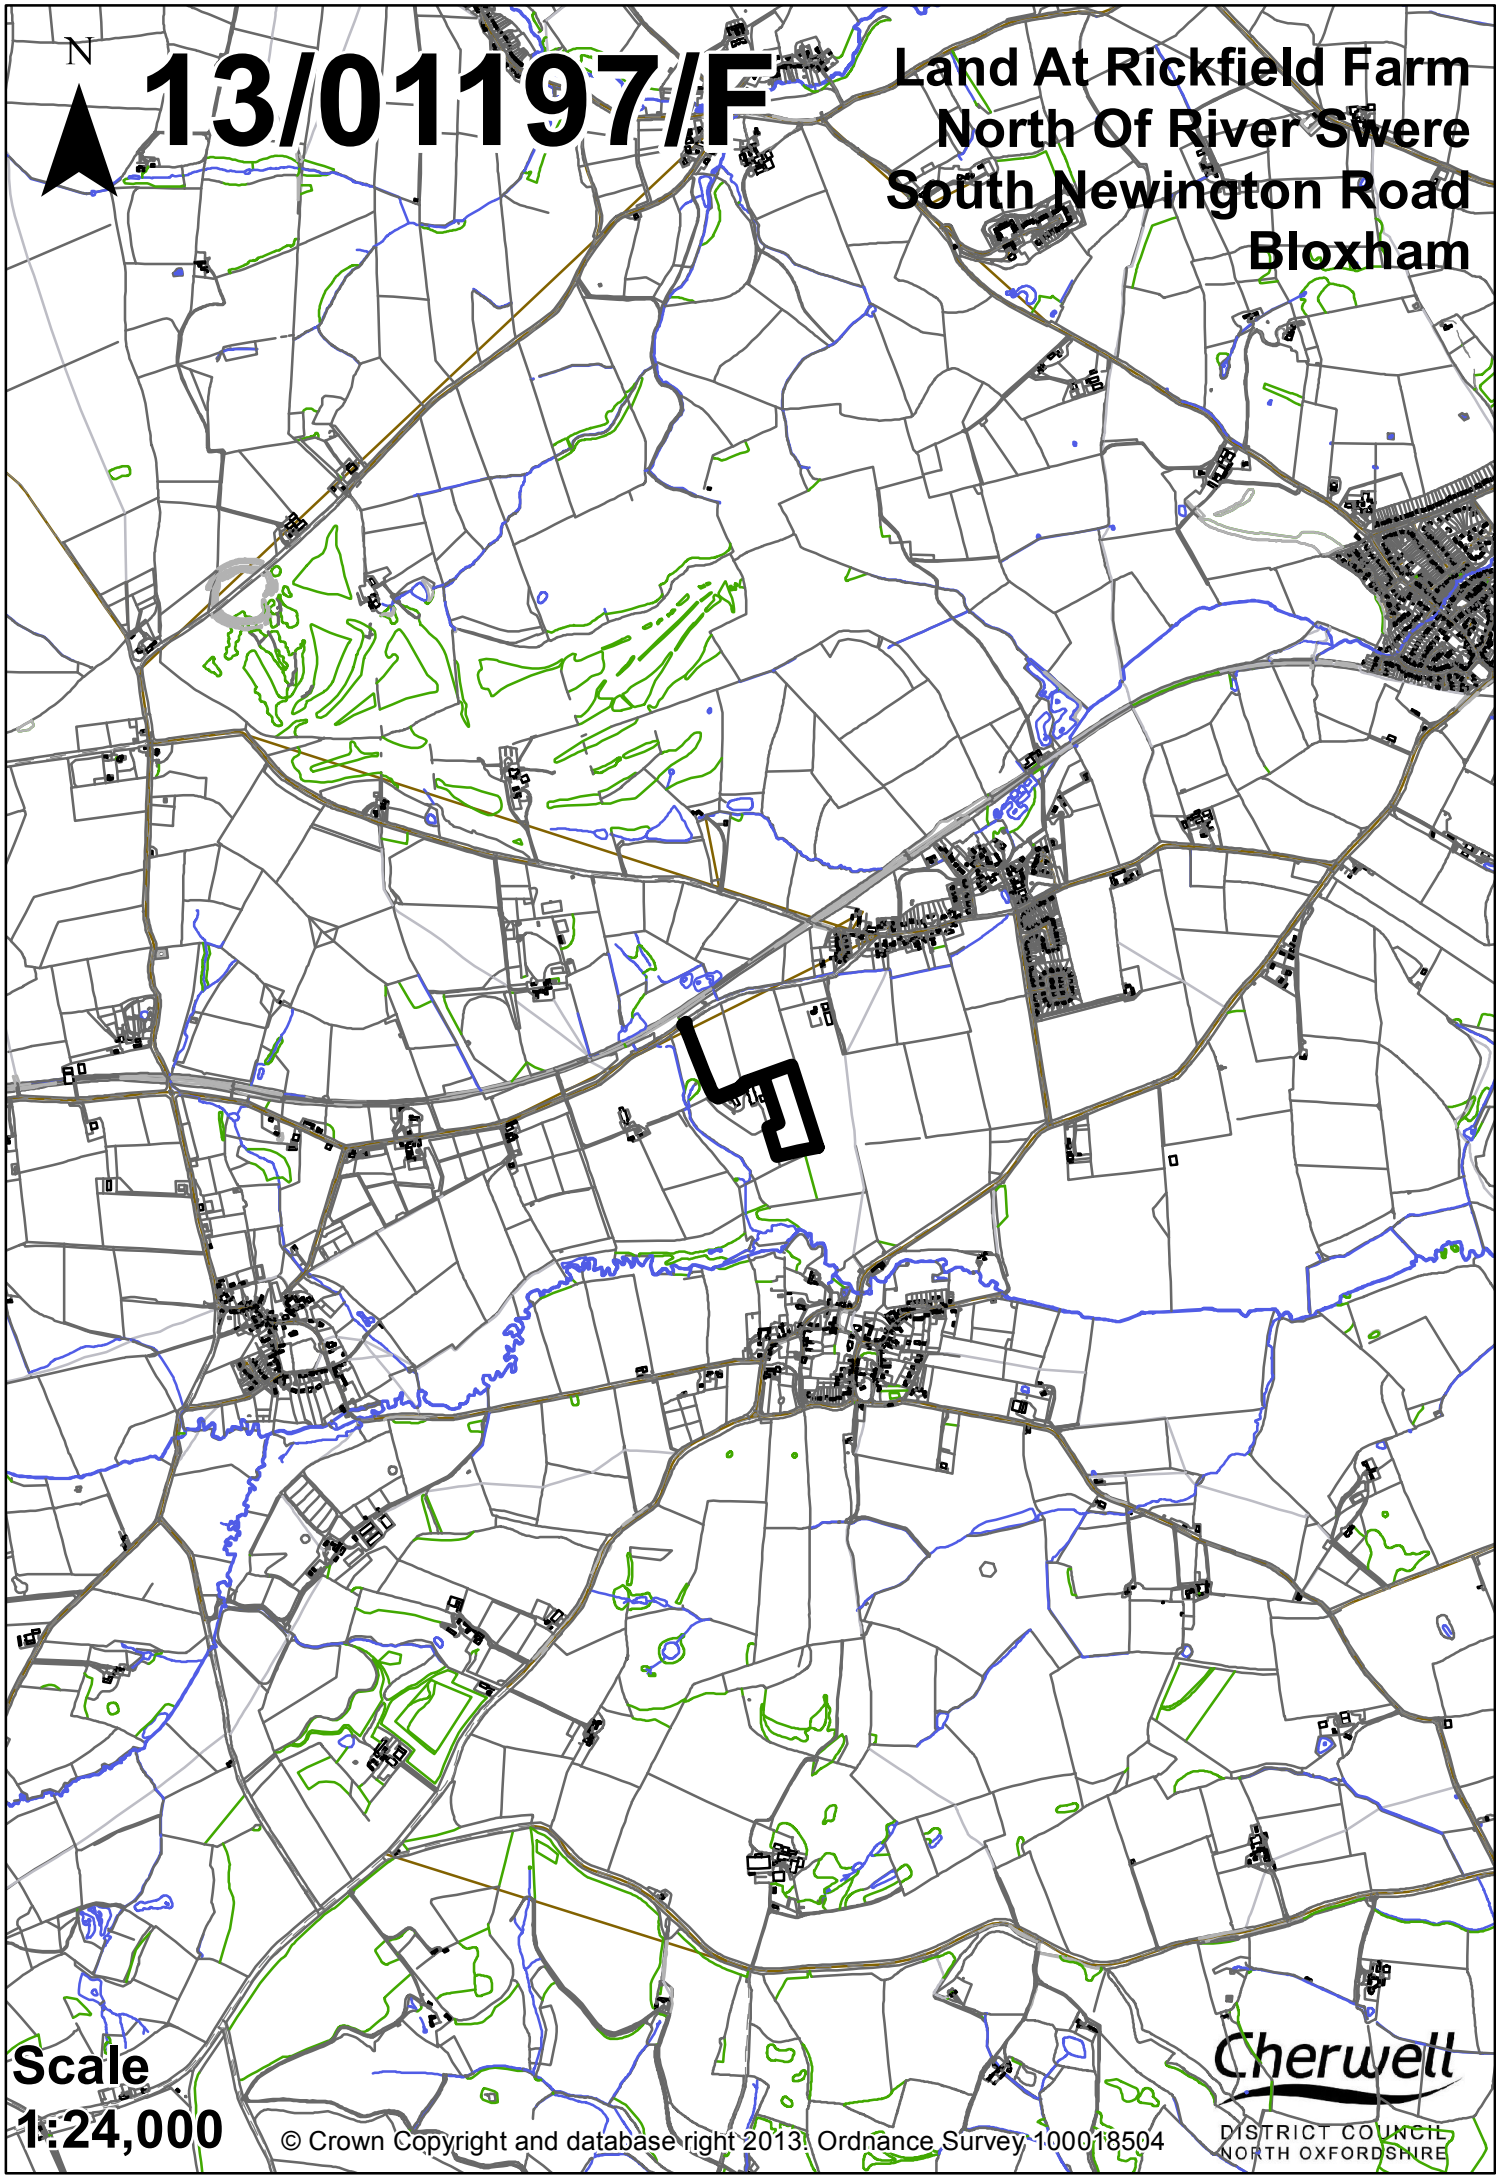

# 13/01197/F

**Land At Rickfield Farm  
North Of River Swere  
South Newington Road  
Bloxham**

**Scale**  
**1:24,000**

© Crown Copyright and database right 2013. Ordnance Survey 100018504

**Cherwell**  
DISTRICT COUNCIL  
NORTH OXFORDSHIRE