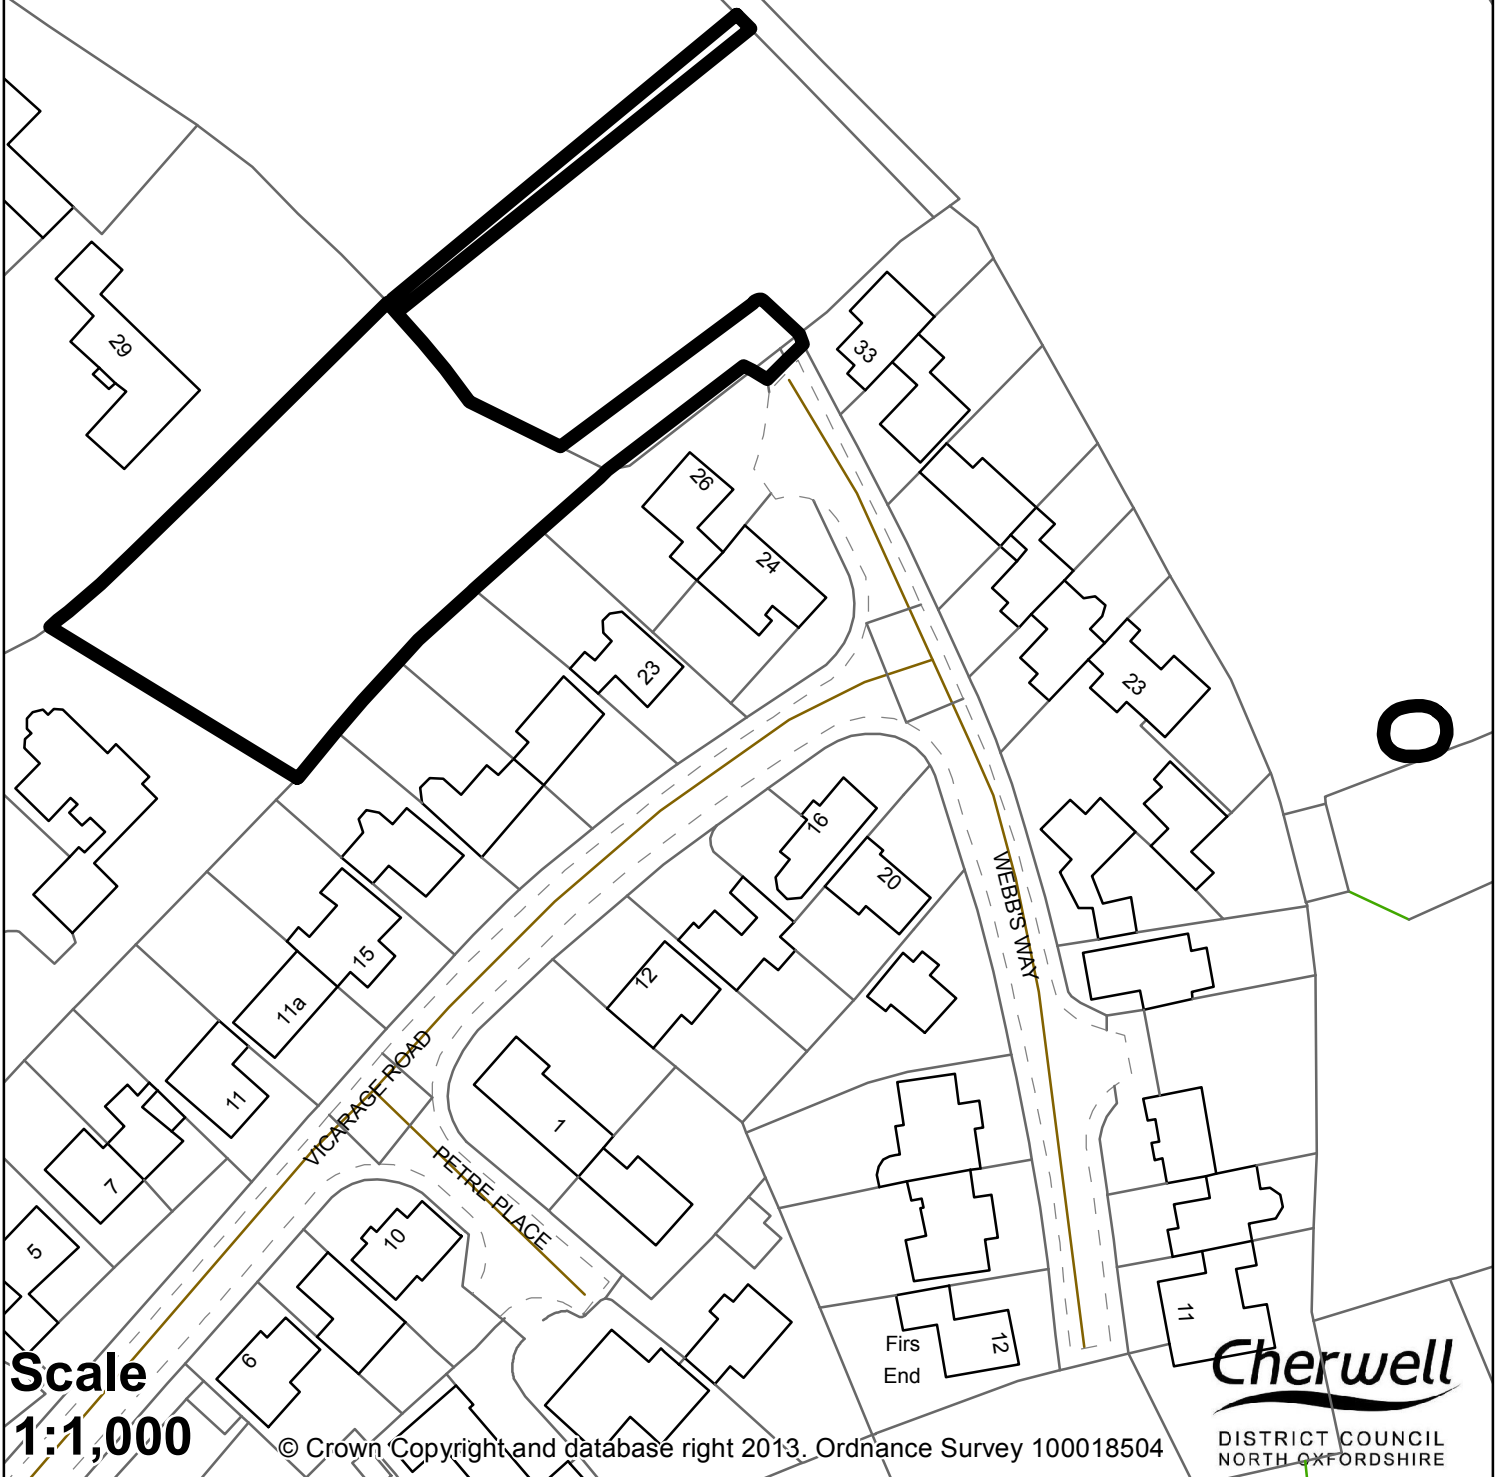

Land To Rear Of 17 To 23 Vicarage Road And Adj To 26

Webbs Way  
Kidlington

**13/00990/F**

**Scale**  
**1:1,000**

© Crown Copyright and database right 2013. Ordnance Survey 100018504

**Cherwell**  
DISTRICT COUNCIL  
NORTH OXFORDSHIRE