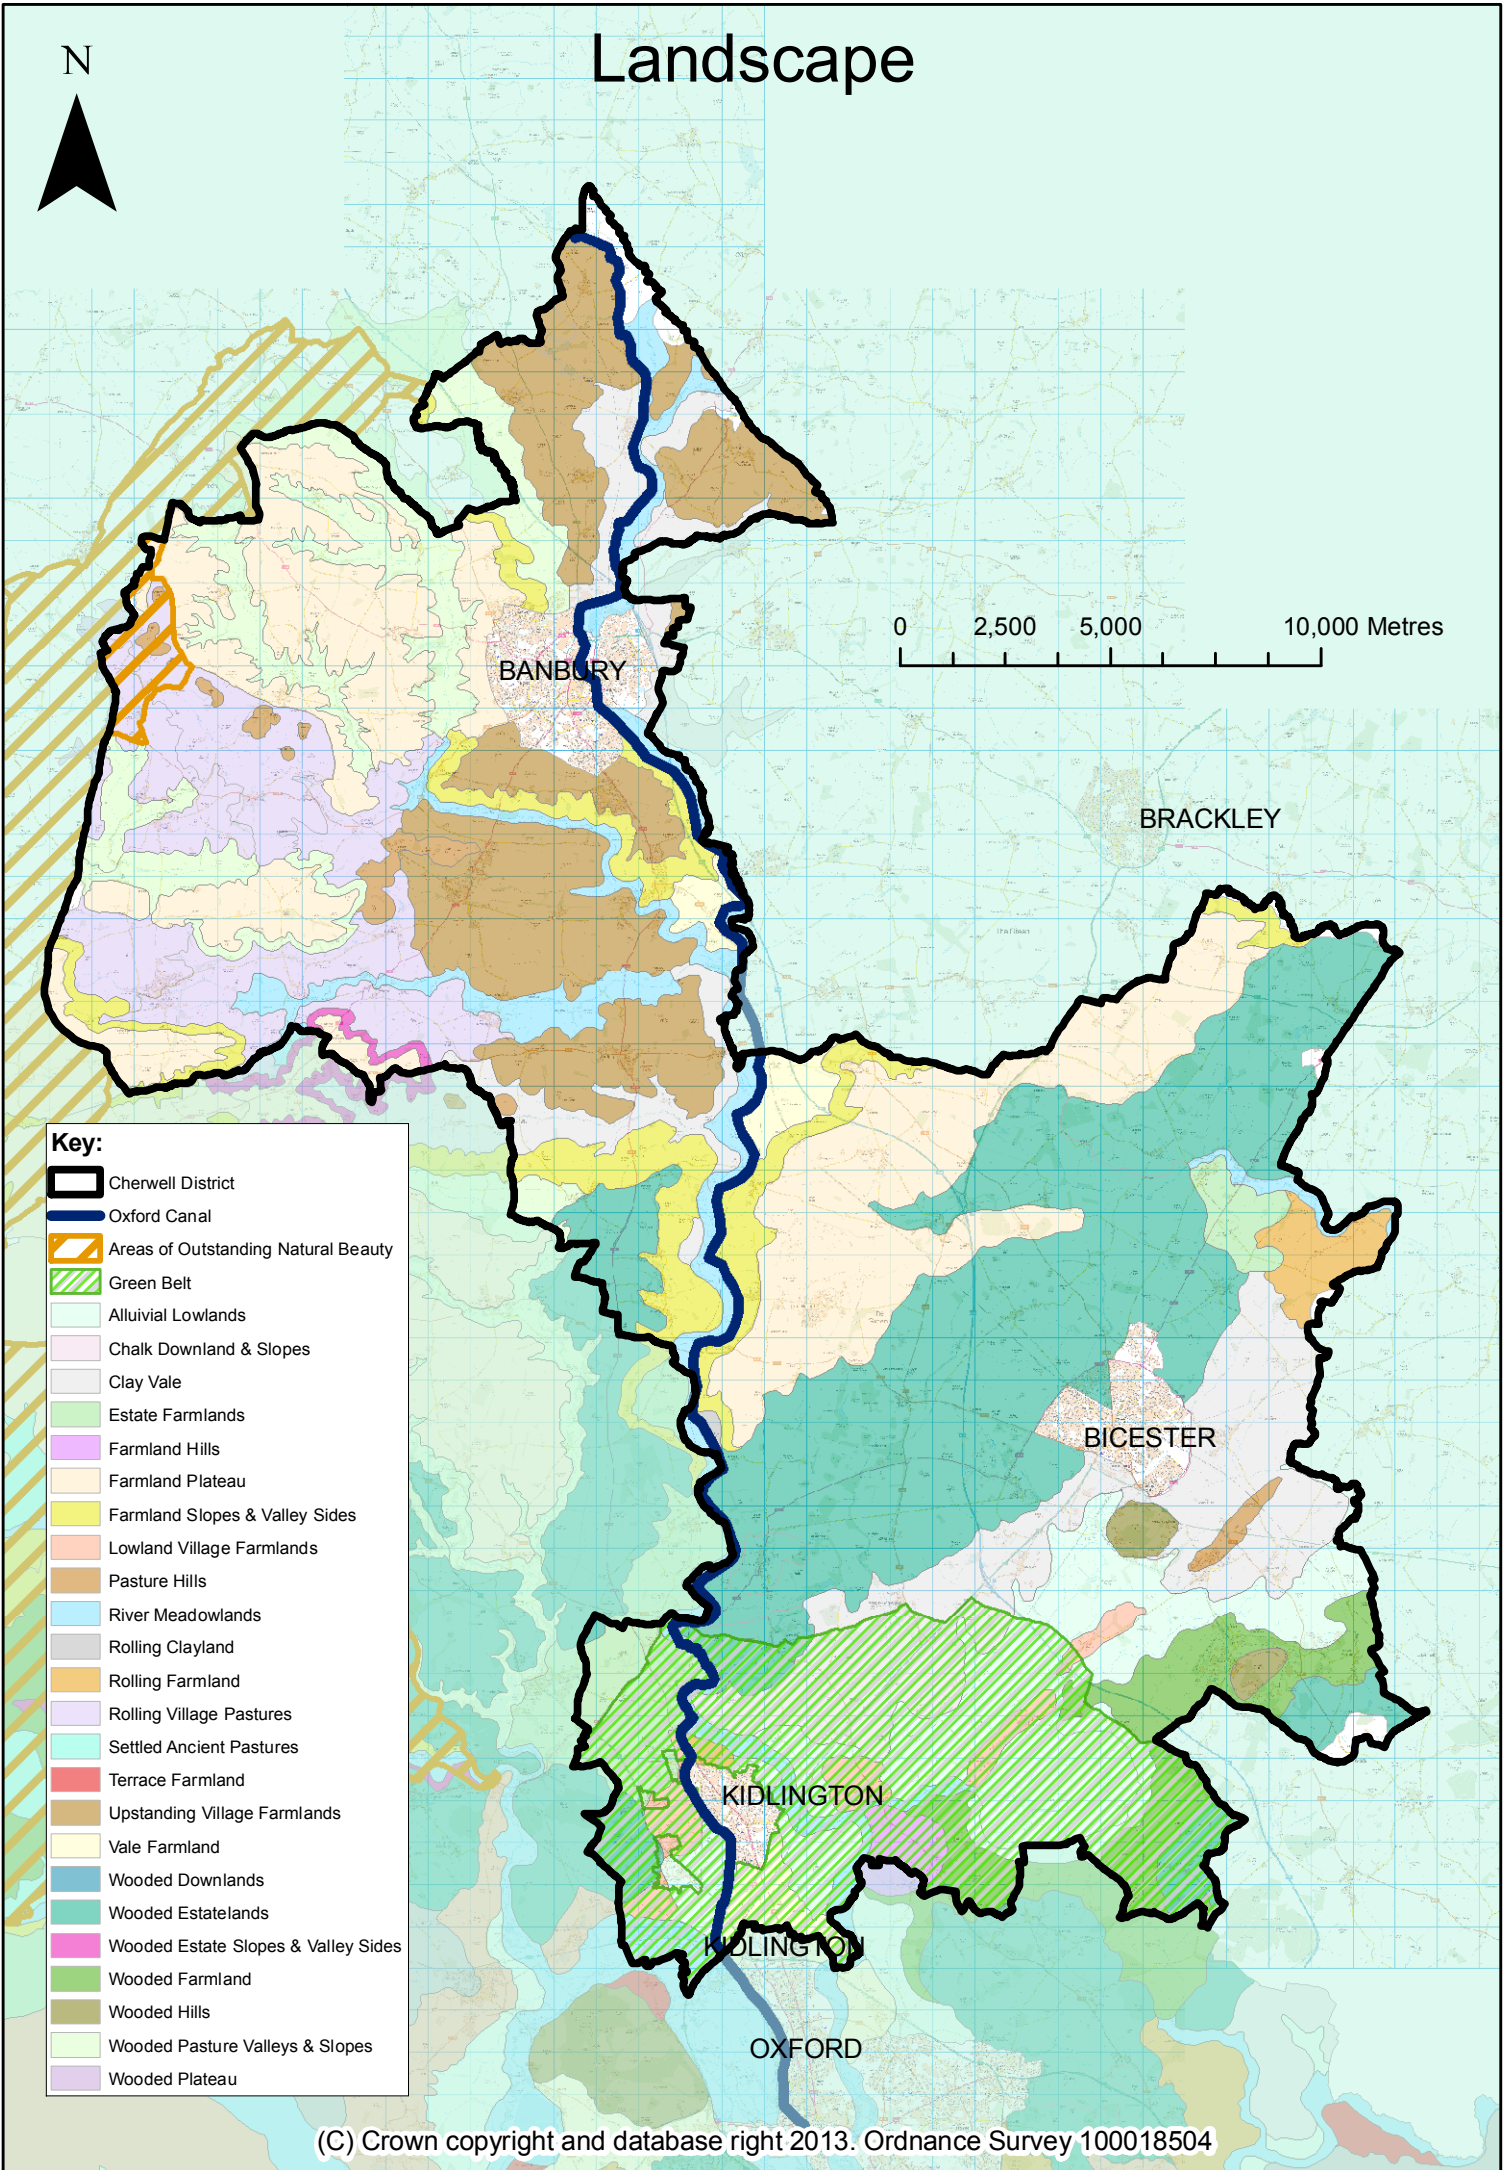

N

Landscape

Key:

-  Cherwell District
-  Oxford Canal
-  Areas of Outstanding Natural Beauty
-  Green Belt
-  Alluvial Lowlands
-  Chalk Downland & Slopes
-  Clay Vale
-  Estate Farmlands
-  Farmland Hills
-  Farmland Plateau
-  Farmland Slopes & Valley Sides
-  Lowland Village Farmlands
-  Pasture Hills
-  River Meadowlands
-  Rolling Clayland
-  Rolling Farmland
-  Rolling Village Pastures
-  Settled Ancient Pastures
-  Terrace Farmland
-  Upstanding Village Farmlands
-  Vale Farmland
-  Wooded Downlands
-  Wooded Estatelands
-  Wooded Estate Slopes & Valley Sides
-  Wooded Farmland
-  Wooded Hills
-  Wooded Pasture Valleys & Slopes
-  Wooded Plateau