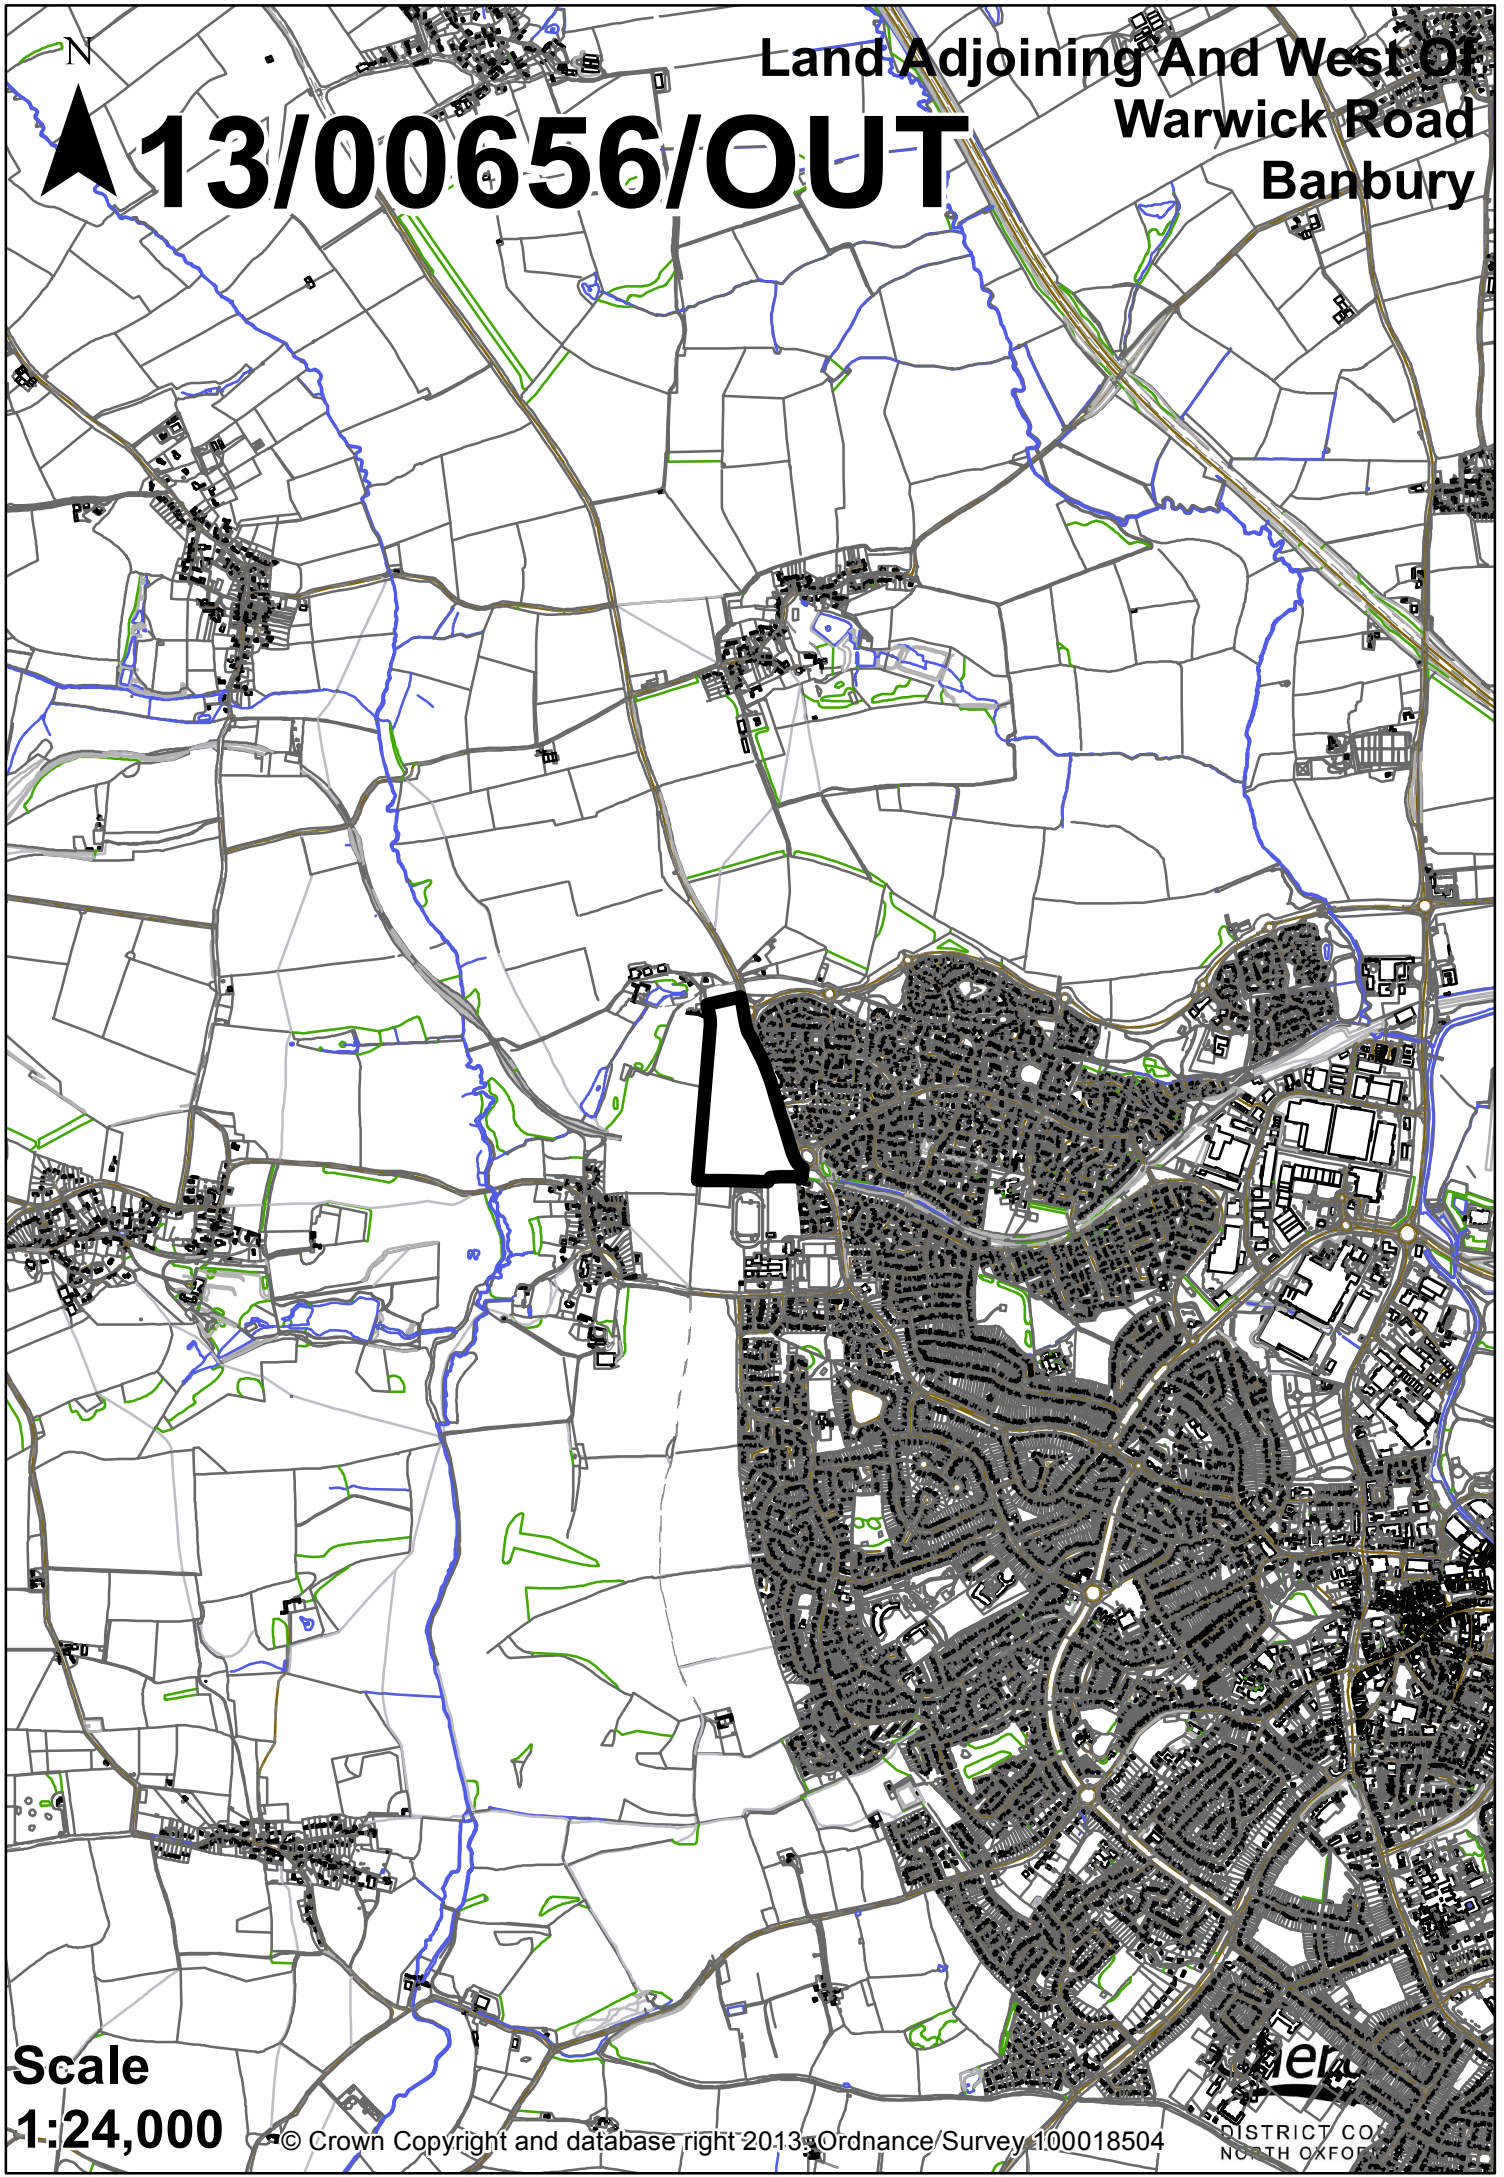

Land Adjoining And West Of  
Warwick Road  
Banbury

▲ 13/00656/OUT

Scale  
1:24,000