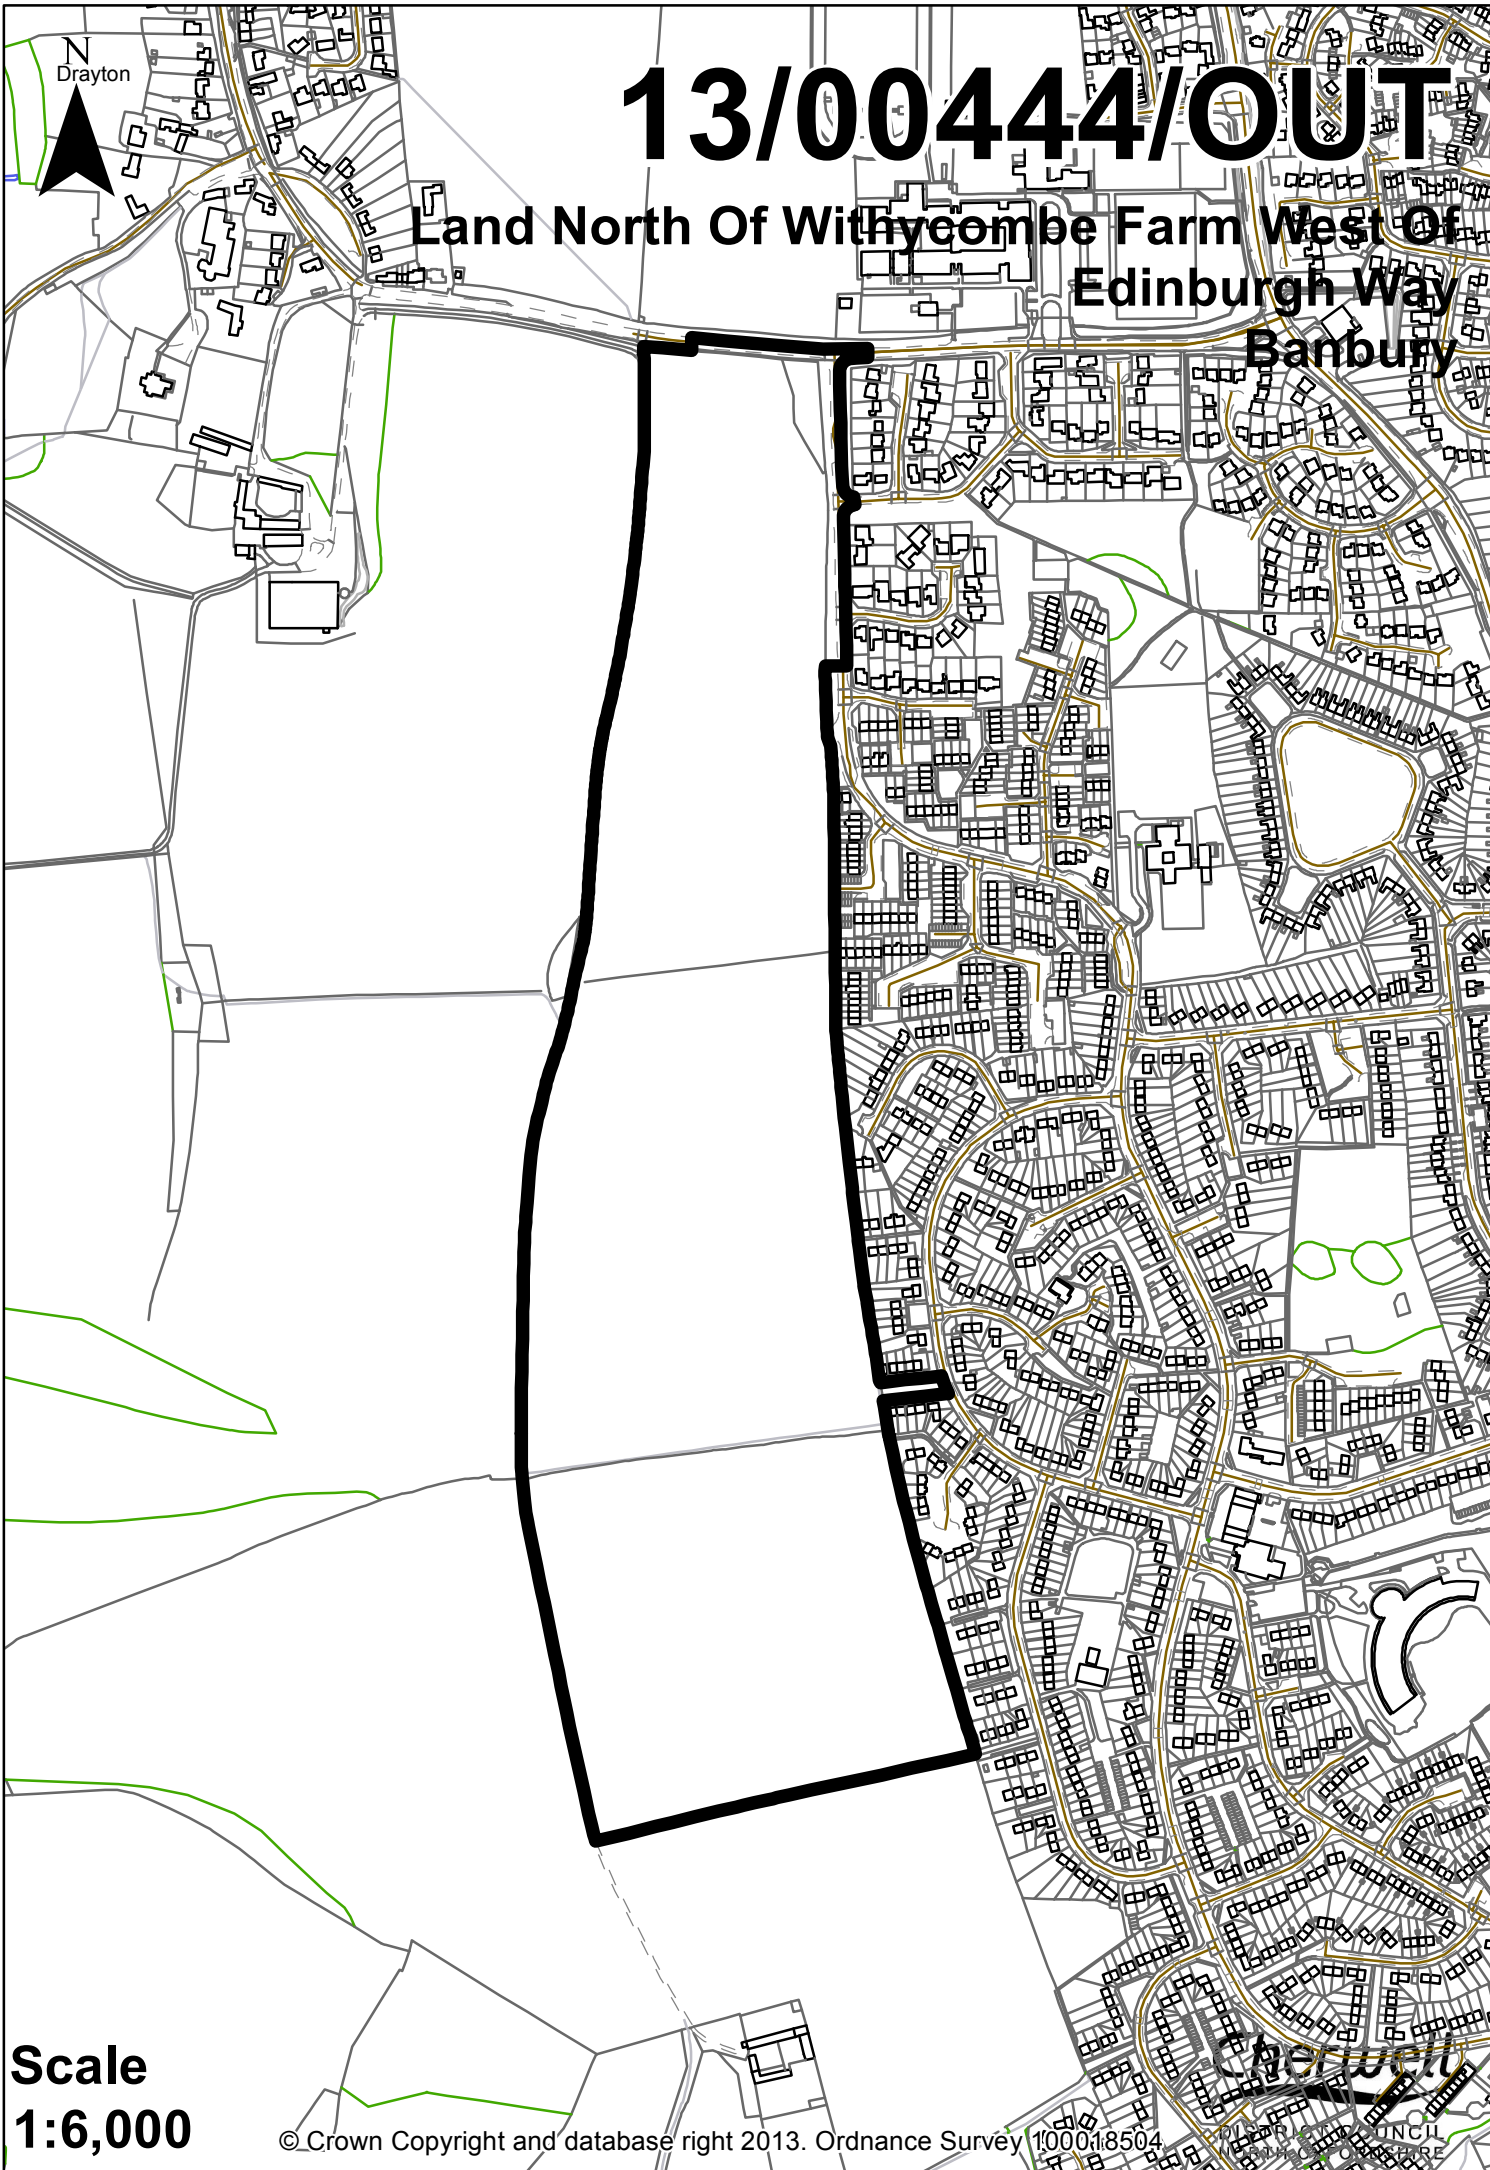

# 13/00444/OUT

Land North Of Withycombe Farm West Of  
Edinburgh Way  
Banbury

N  
Drayton

Scale  
1:6,000

© Crown Copyright and database right 2013. Ordnance Survey 100018504