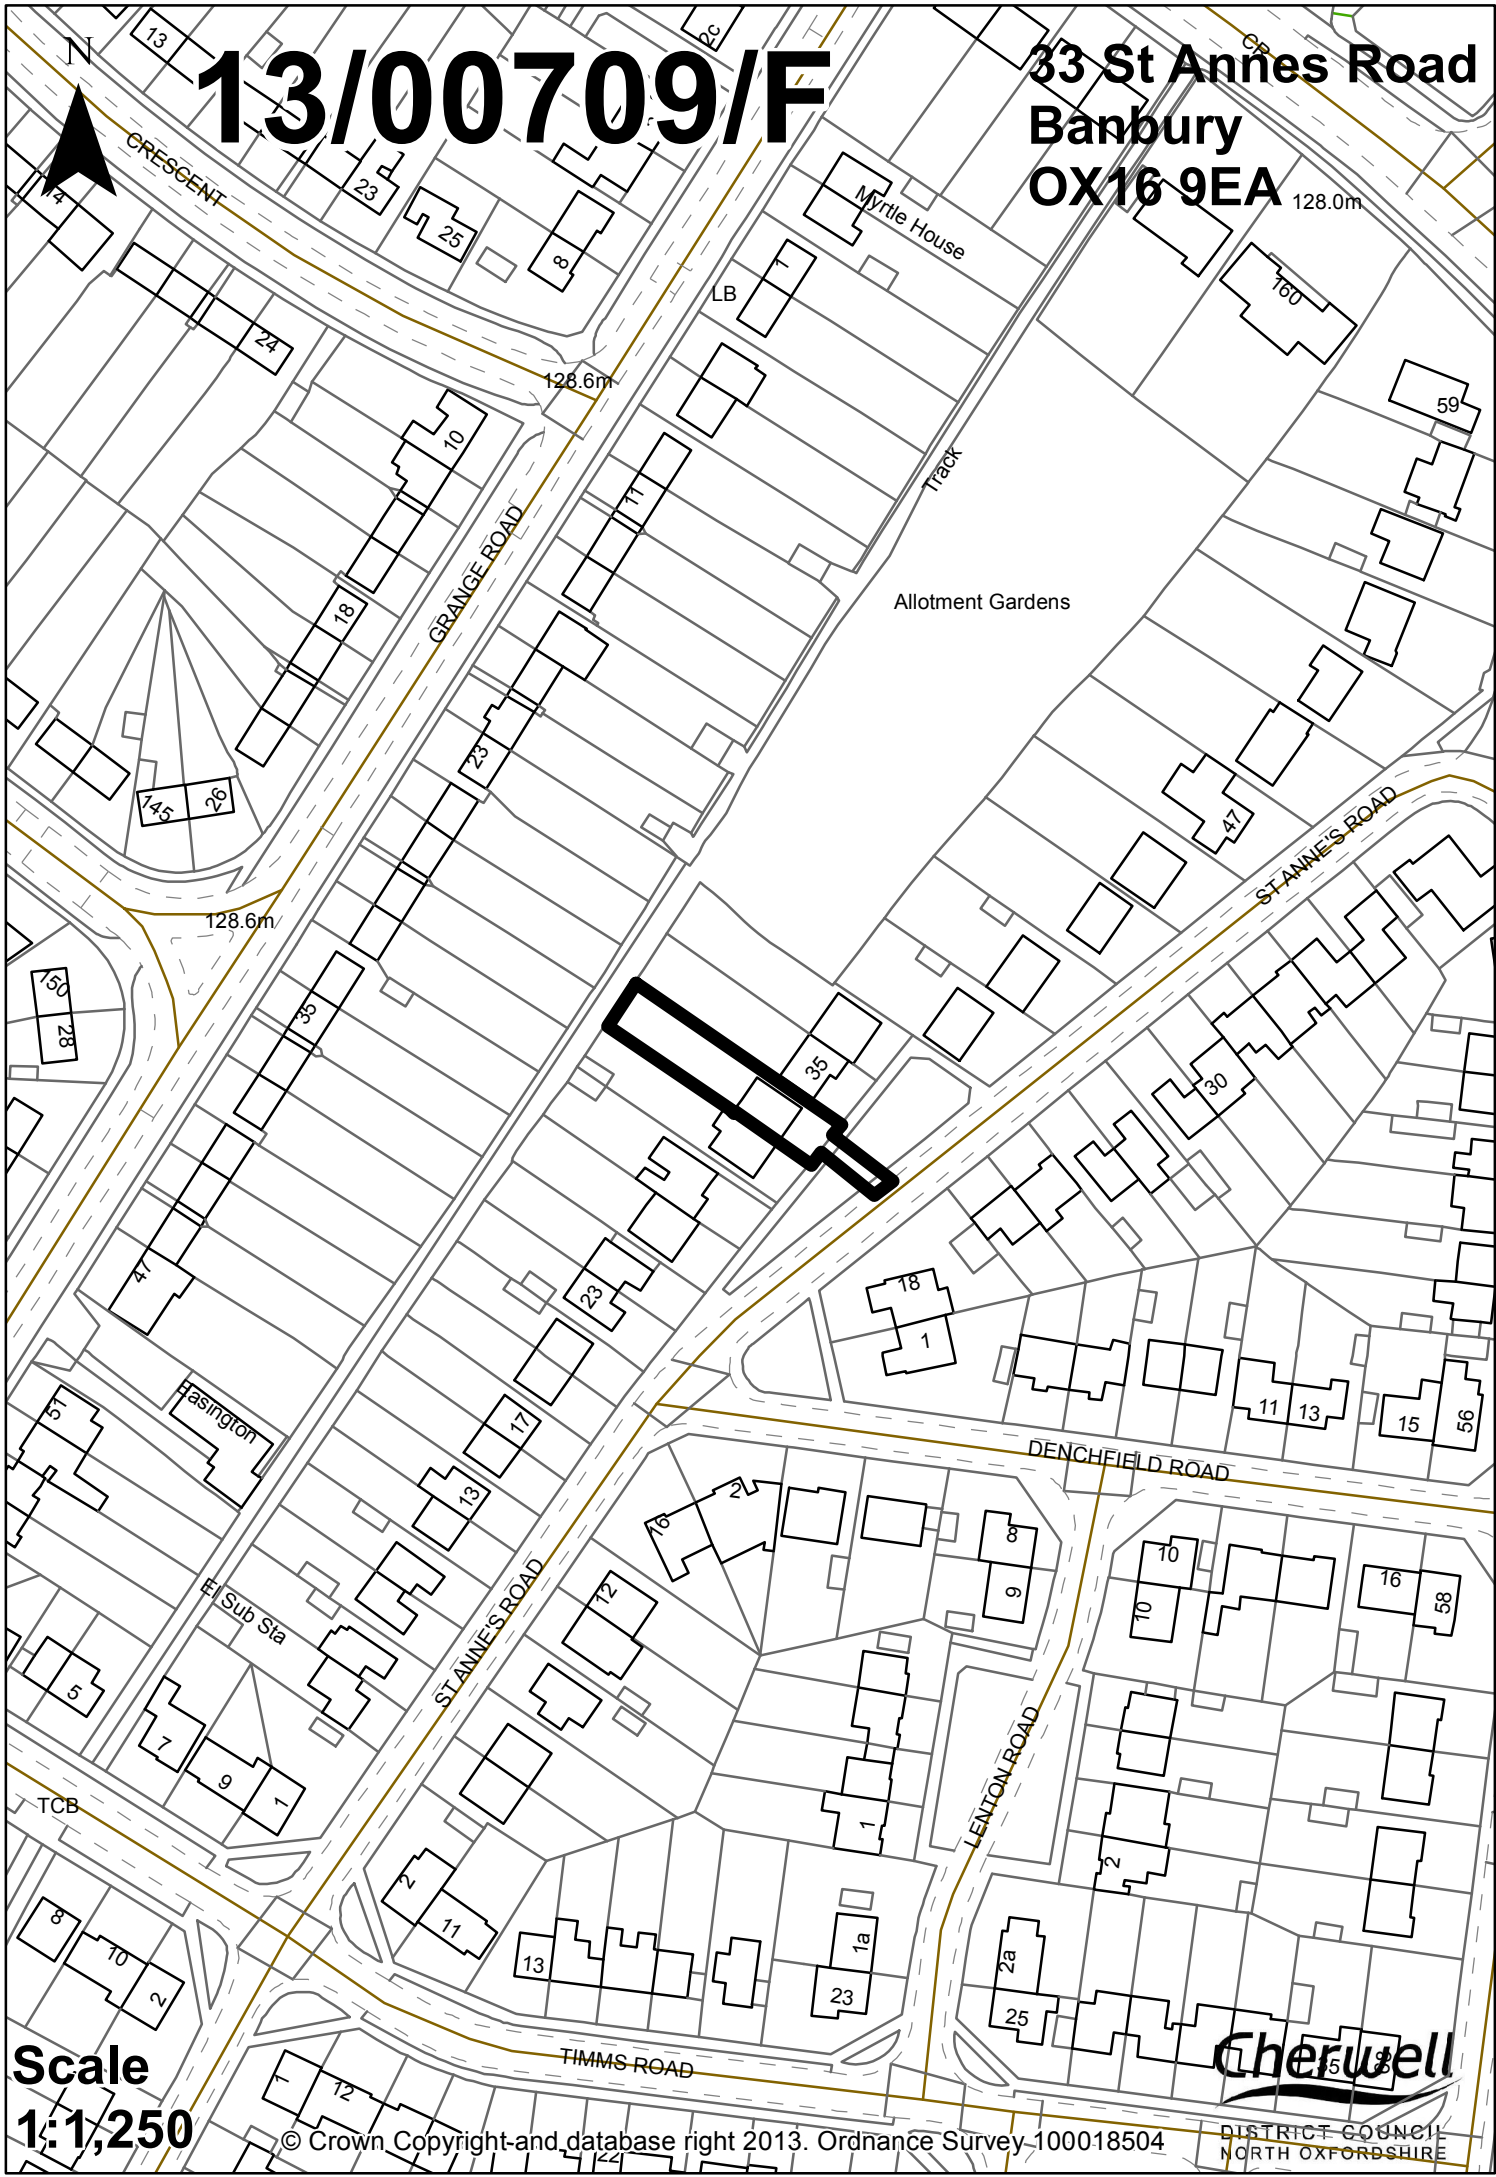

13/00709/F

33 St Annes Road
Banbury
OX16 9EA 128.0m

Scale
1:1,250