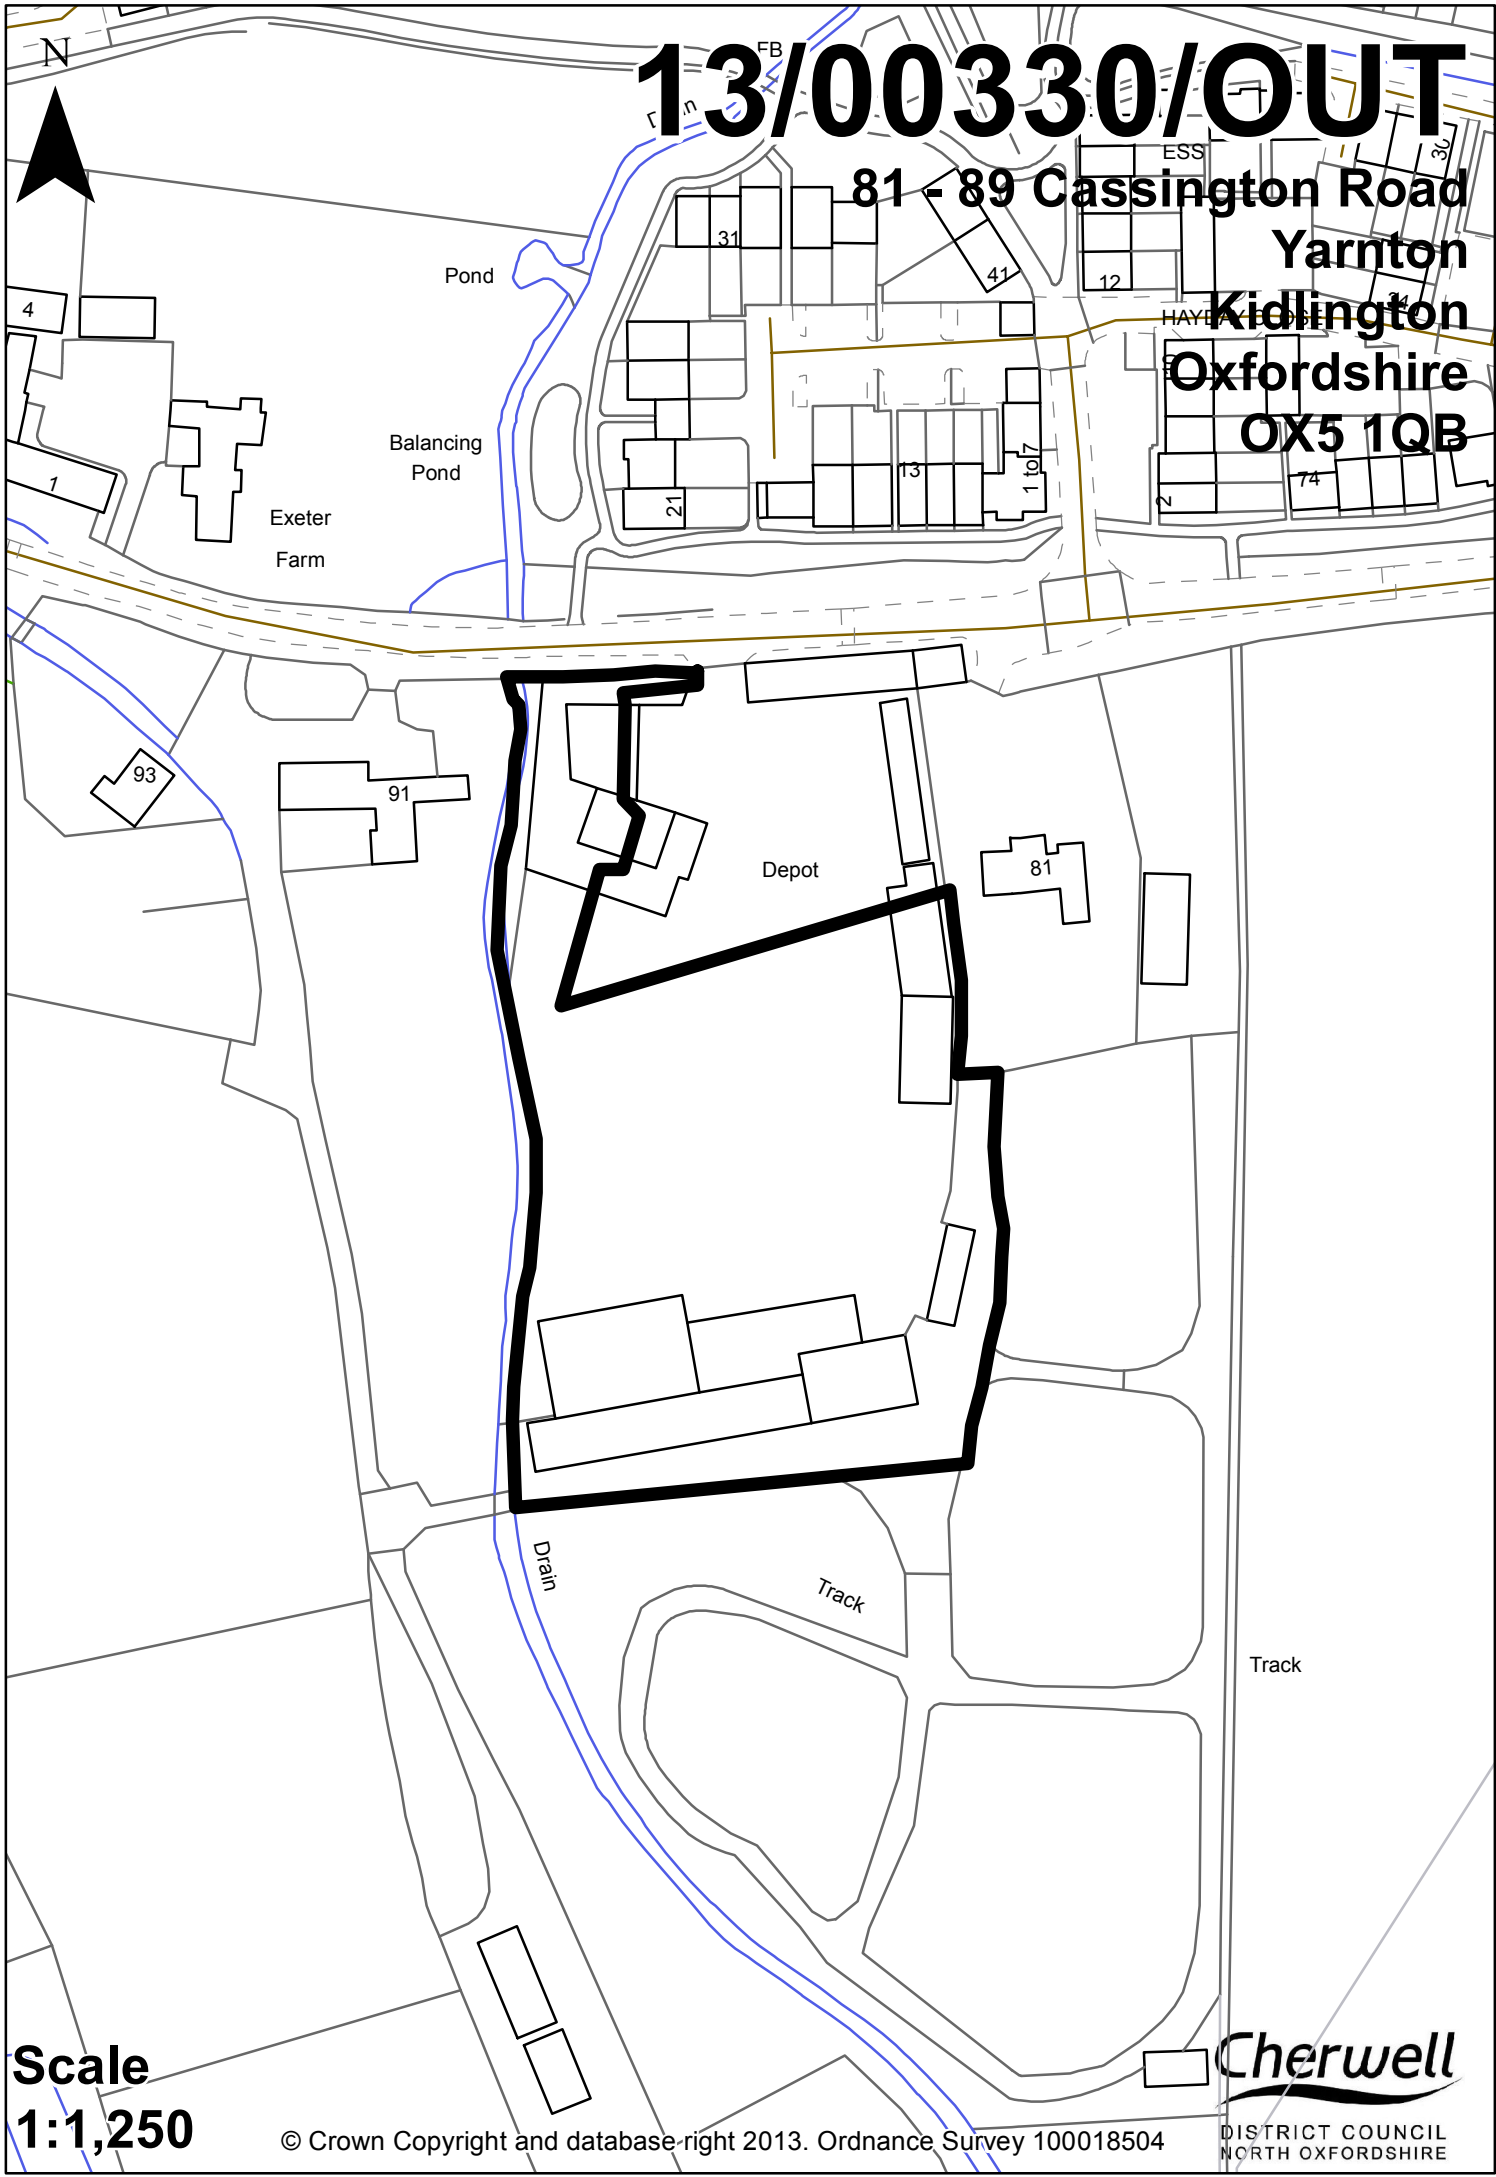

# 13/00330/OUT

81 - 89 Cassington Road

Yarnton

Kidlington

Oxfordshire

OX5 1QB

Scale  
1:1,250

© Crown Copyright and database-right 2013. Ordnance Survey 100018504