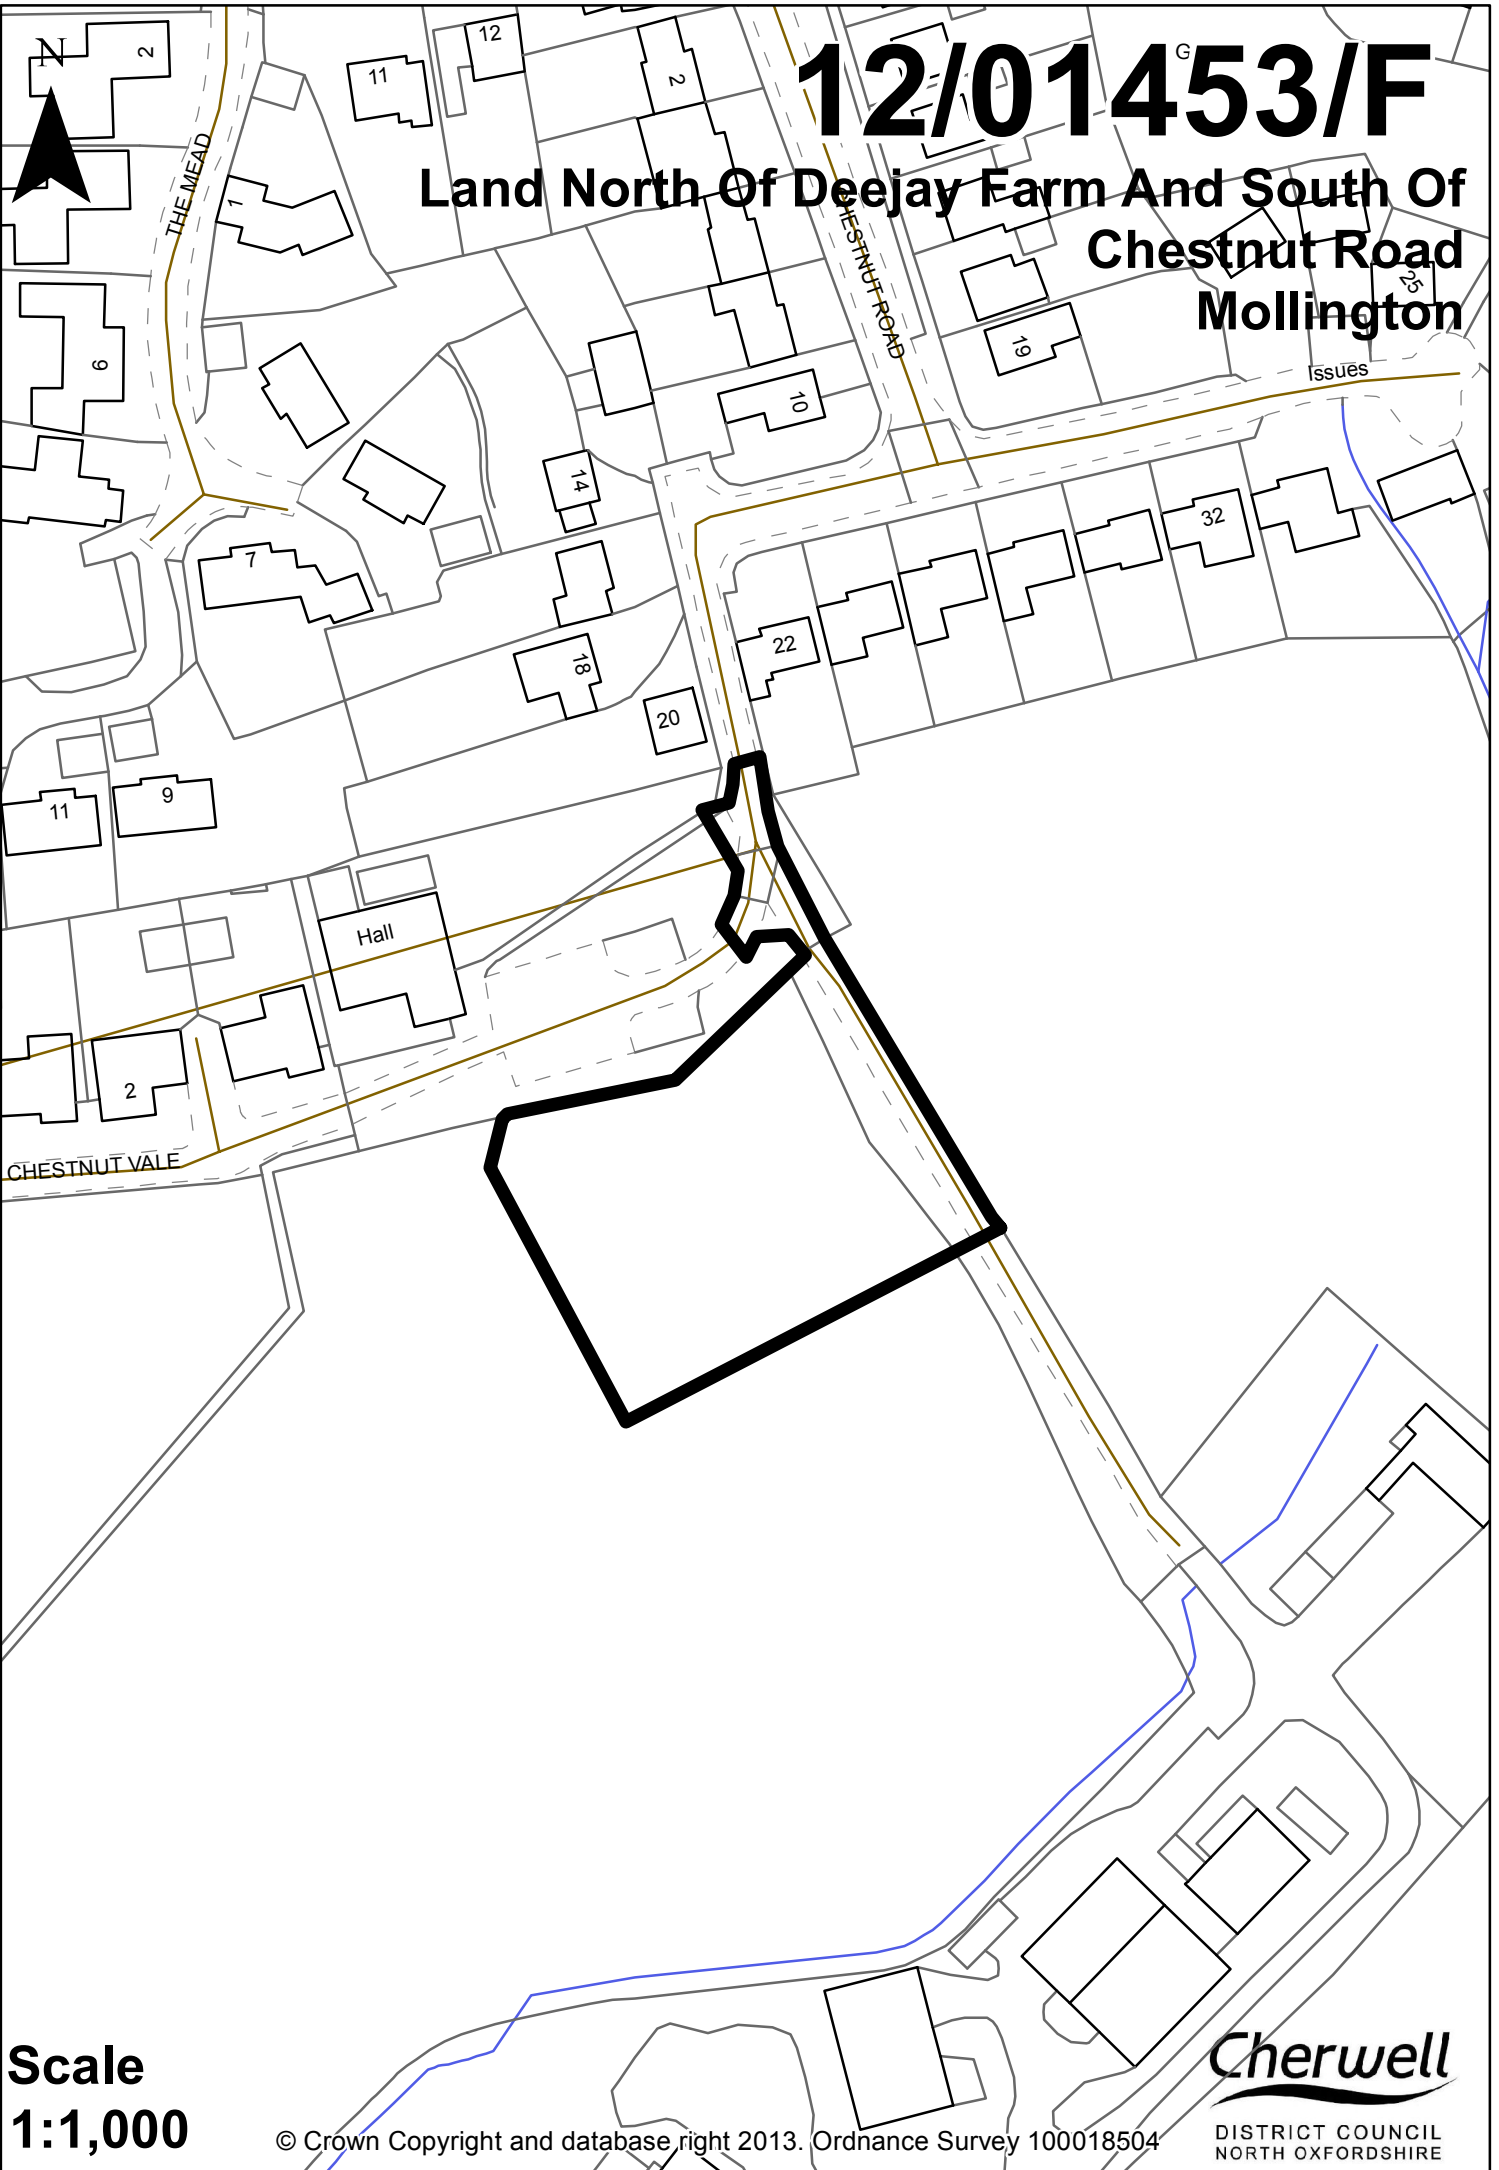

12/01453/F^G

Land North Of DeeJay Farm And South Of Chestnut Road Mollington

Scale
1:1,000

© Crown Copyright and database right 2013. Ordnance Survey 100018504

Cherwell
DISTRICT COUNCIL
NORTH OXFORDSHIRE