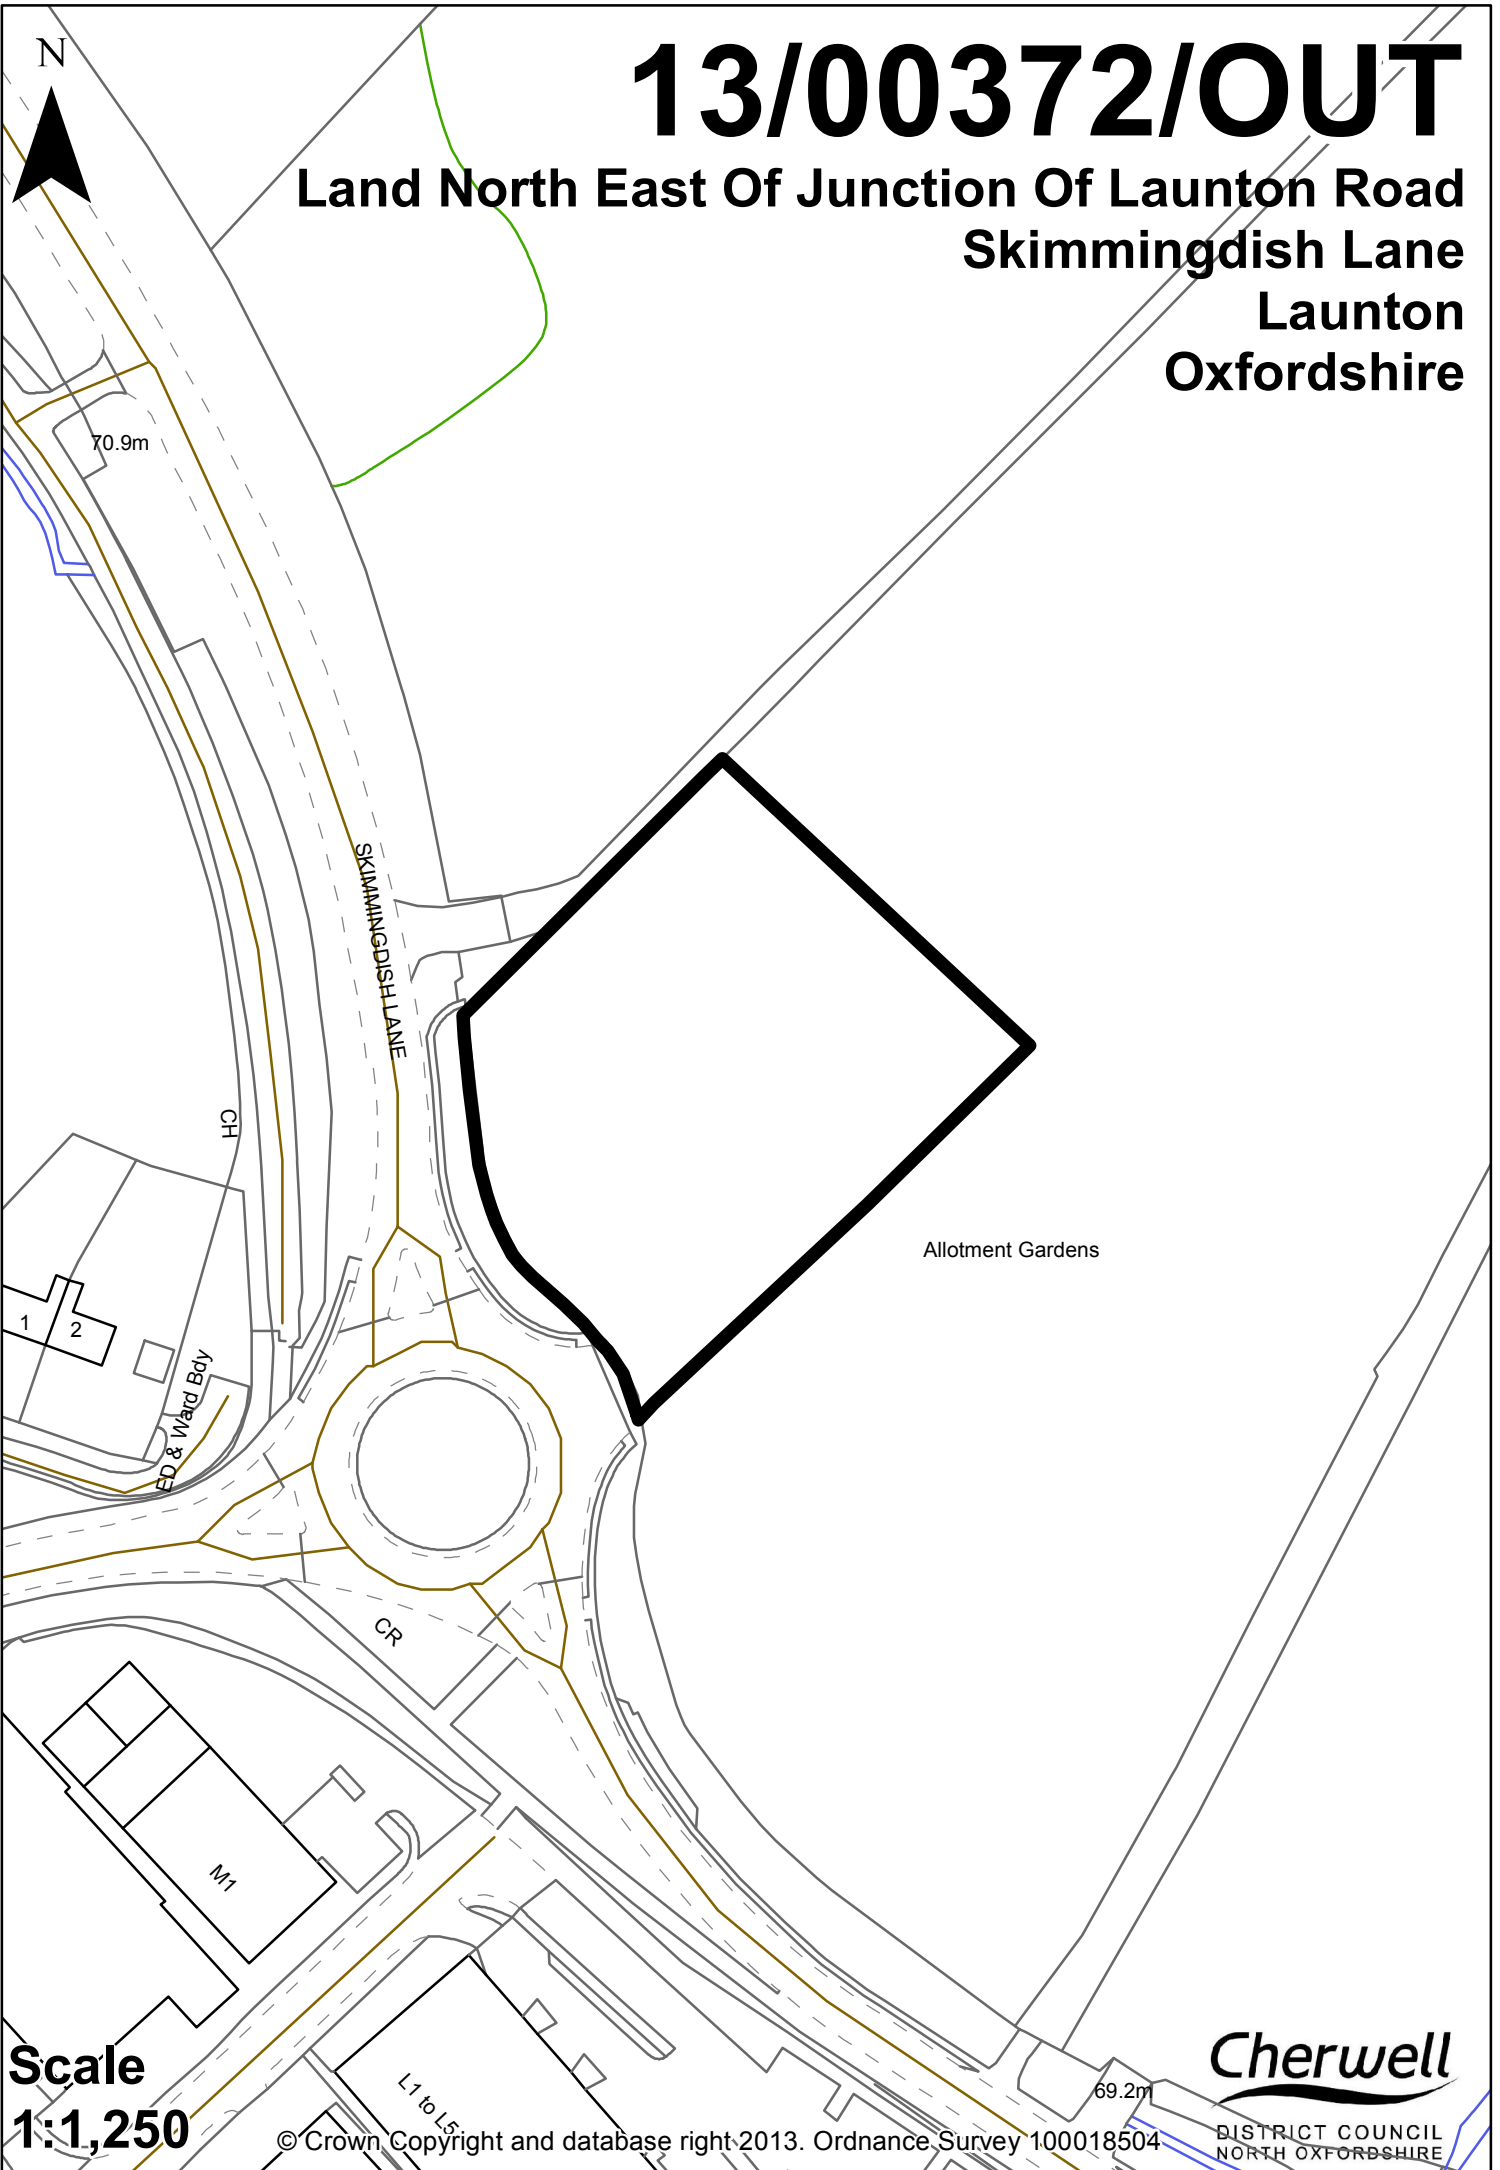

13/00372/OUT

Land North East Of Junction Of Launton Road
Skimmingdish Lane
Launton
Oxfordshire

Scale
1:1,250

© Crown Copyright and database right 2013. Ordnance Survey 100018504

Cherwell
DISTRICT COUNCIL
NORTH OXFORDSHIRE