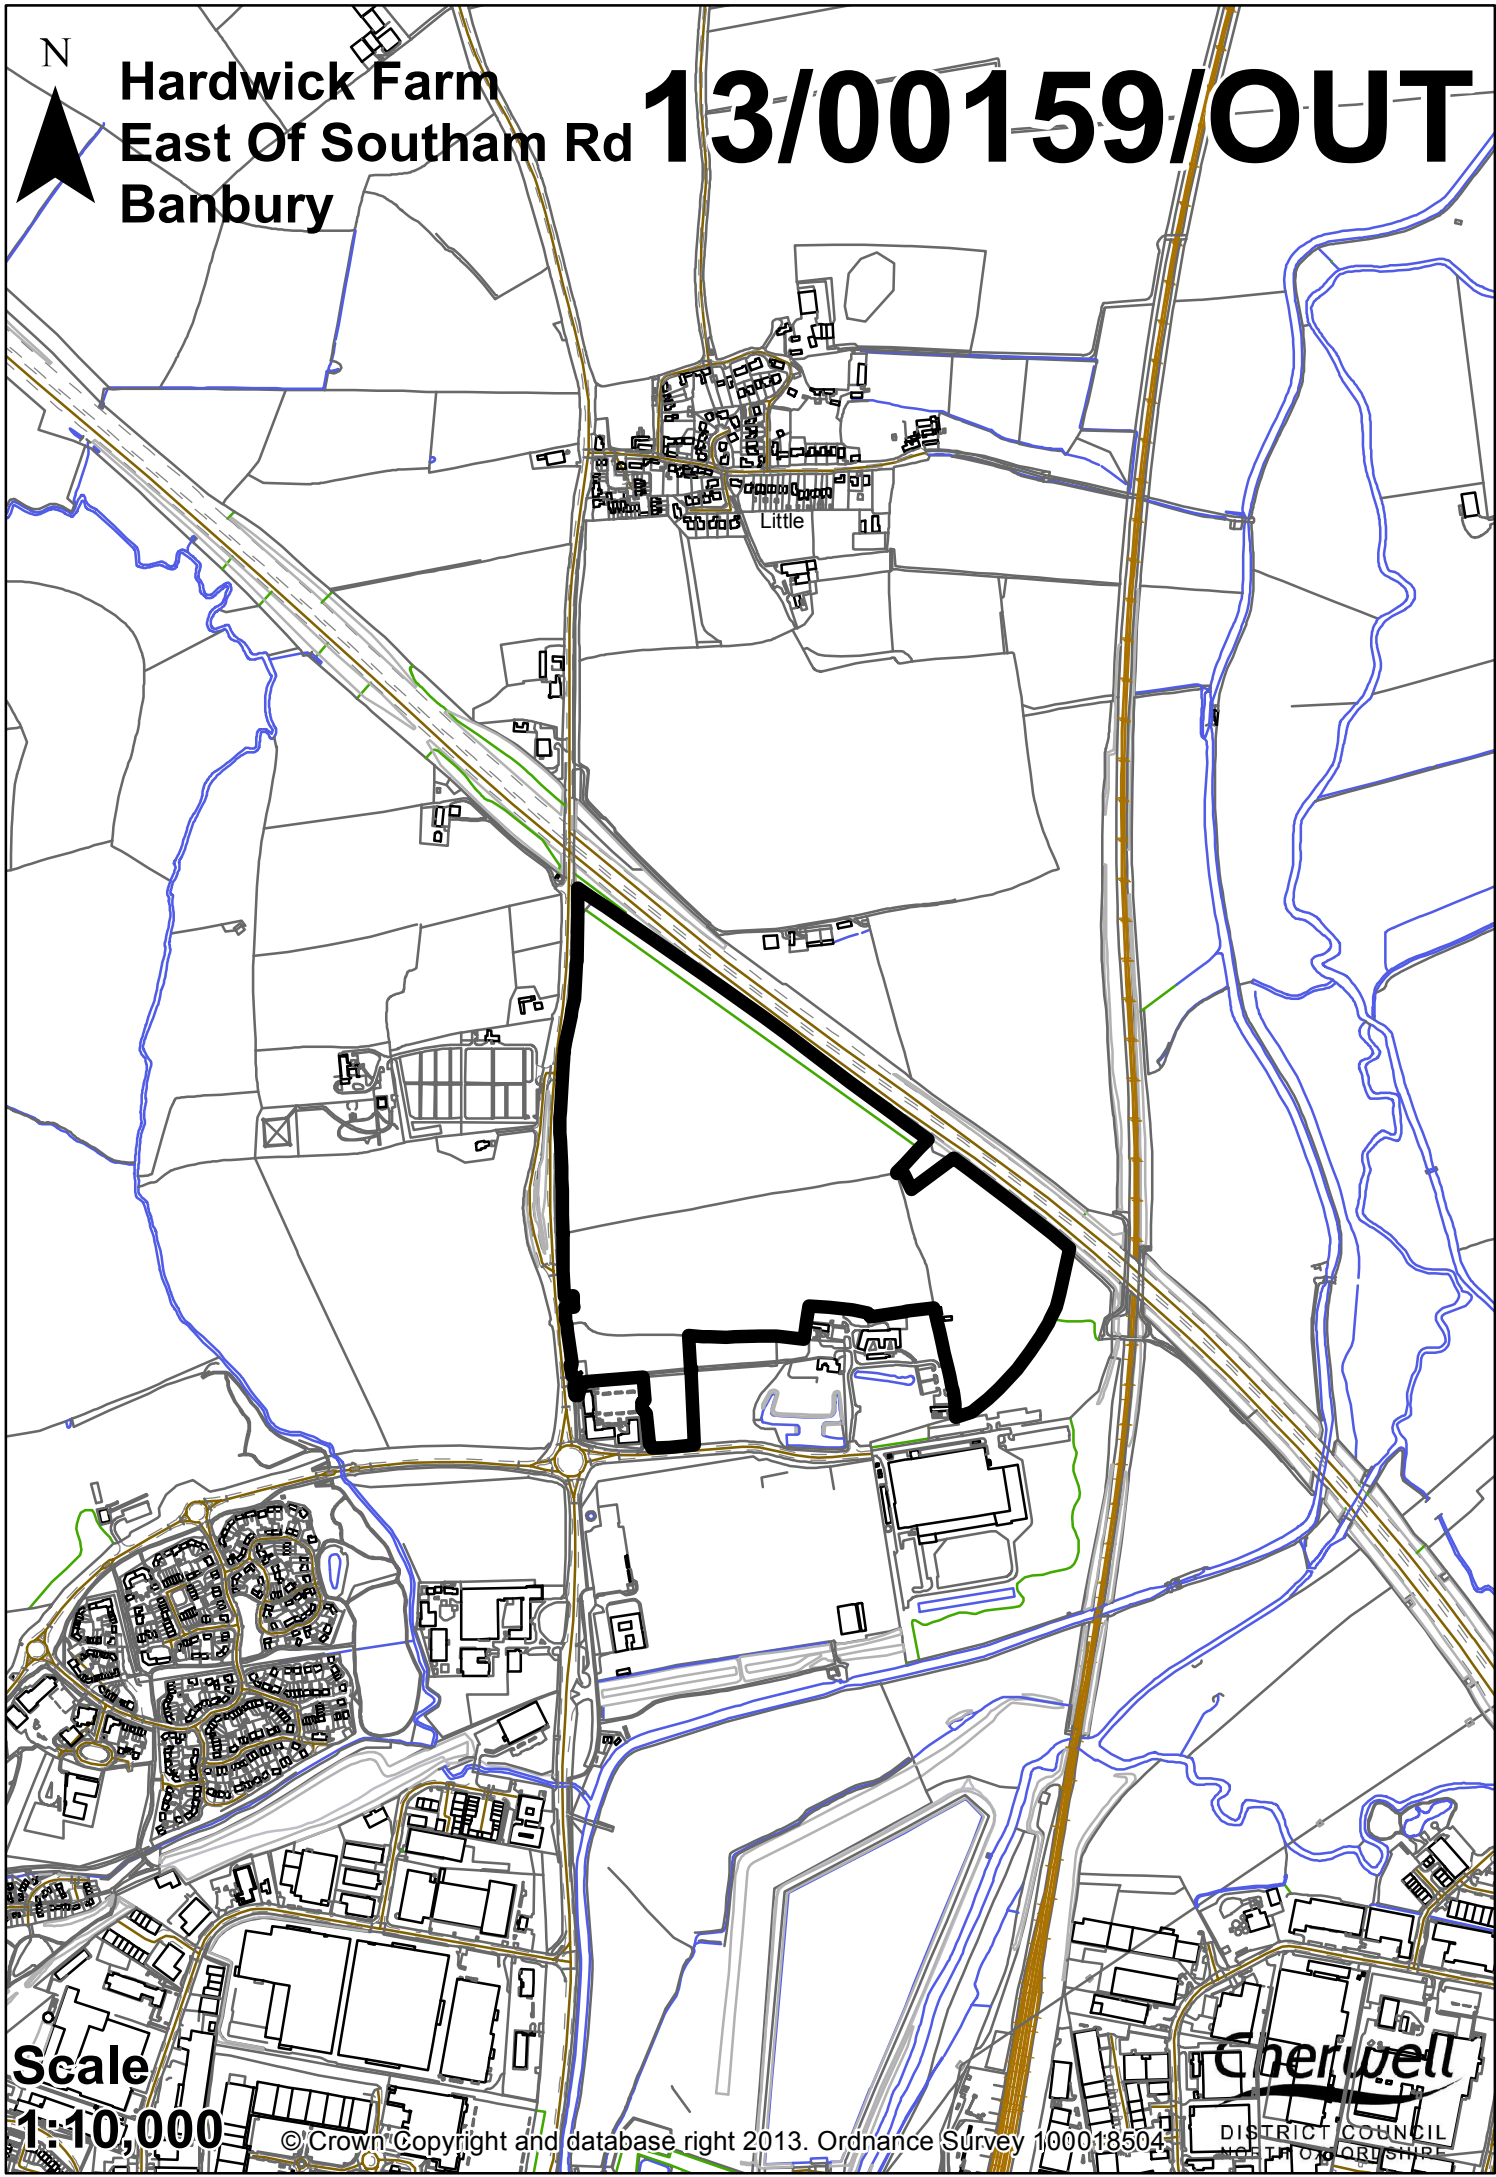

**Hardwick Farm
East Of Southam Rd
Banbury**

13/00159/OUT

**Scale
1:10,000**

Cherwell
DISTRICT COUNCIL
MILTON KEYNES