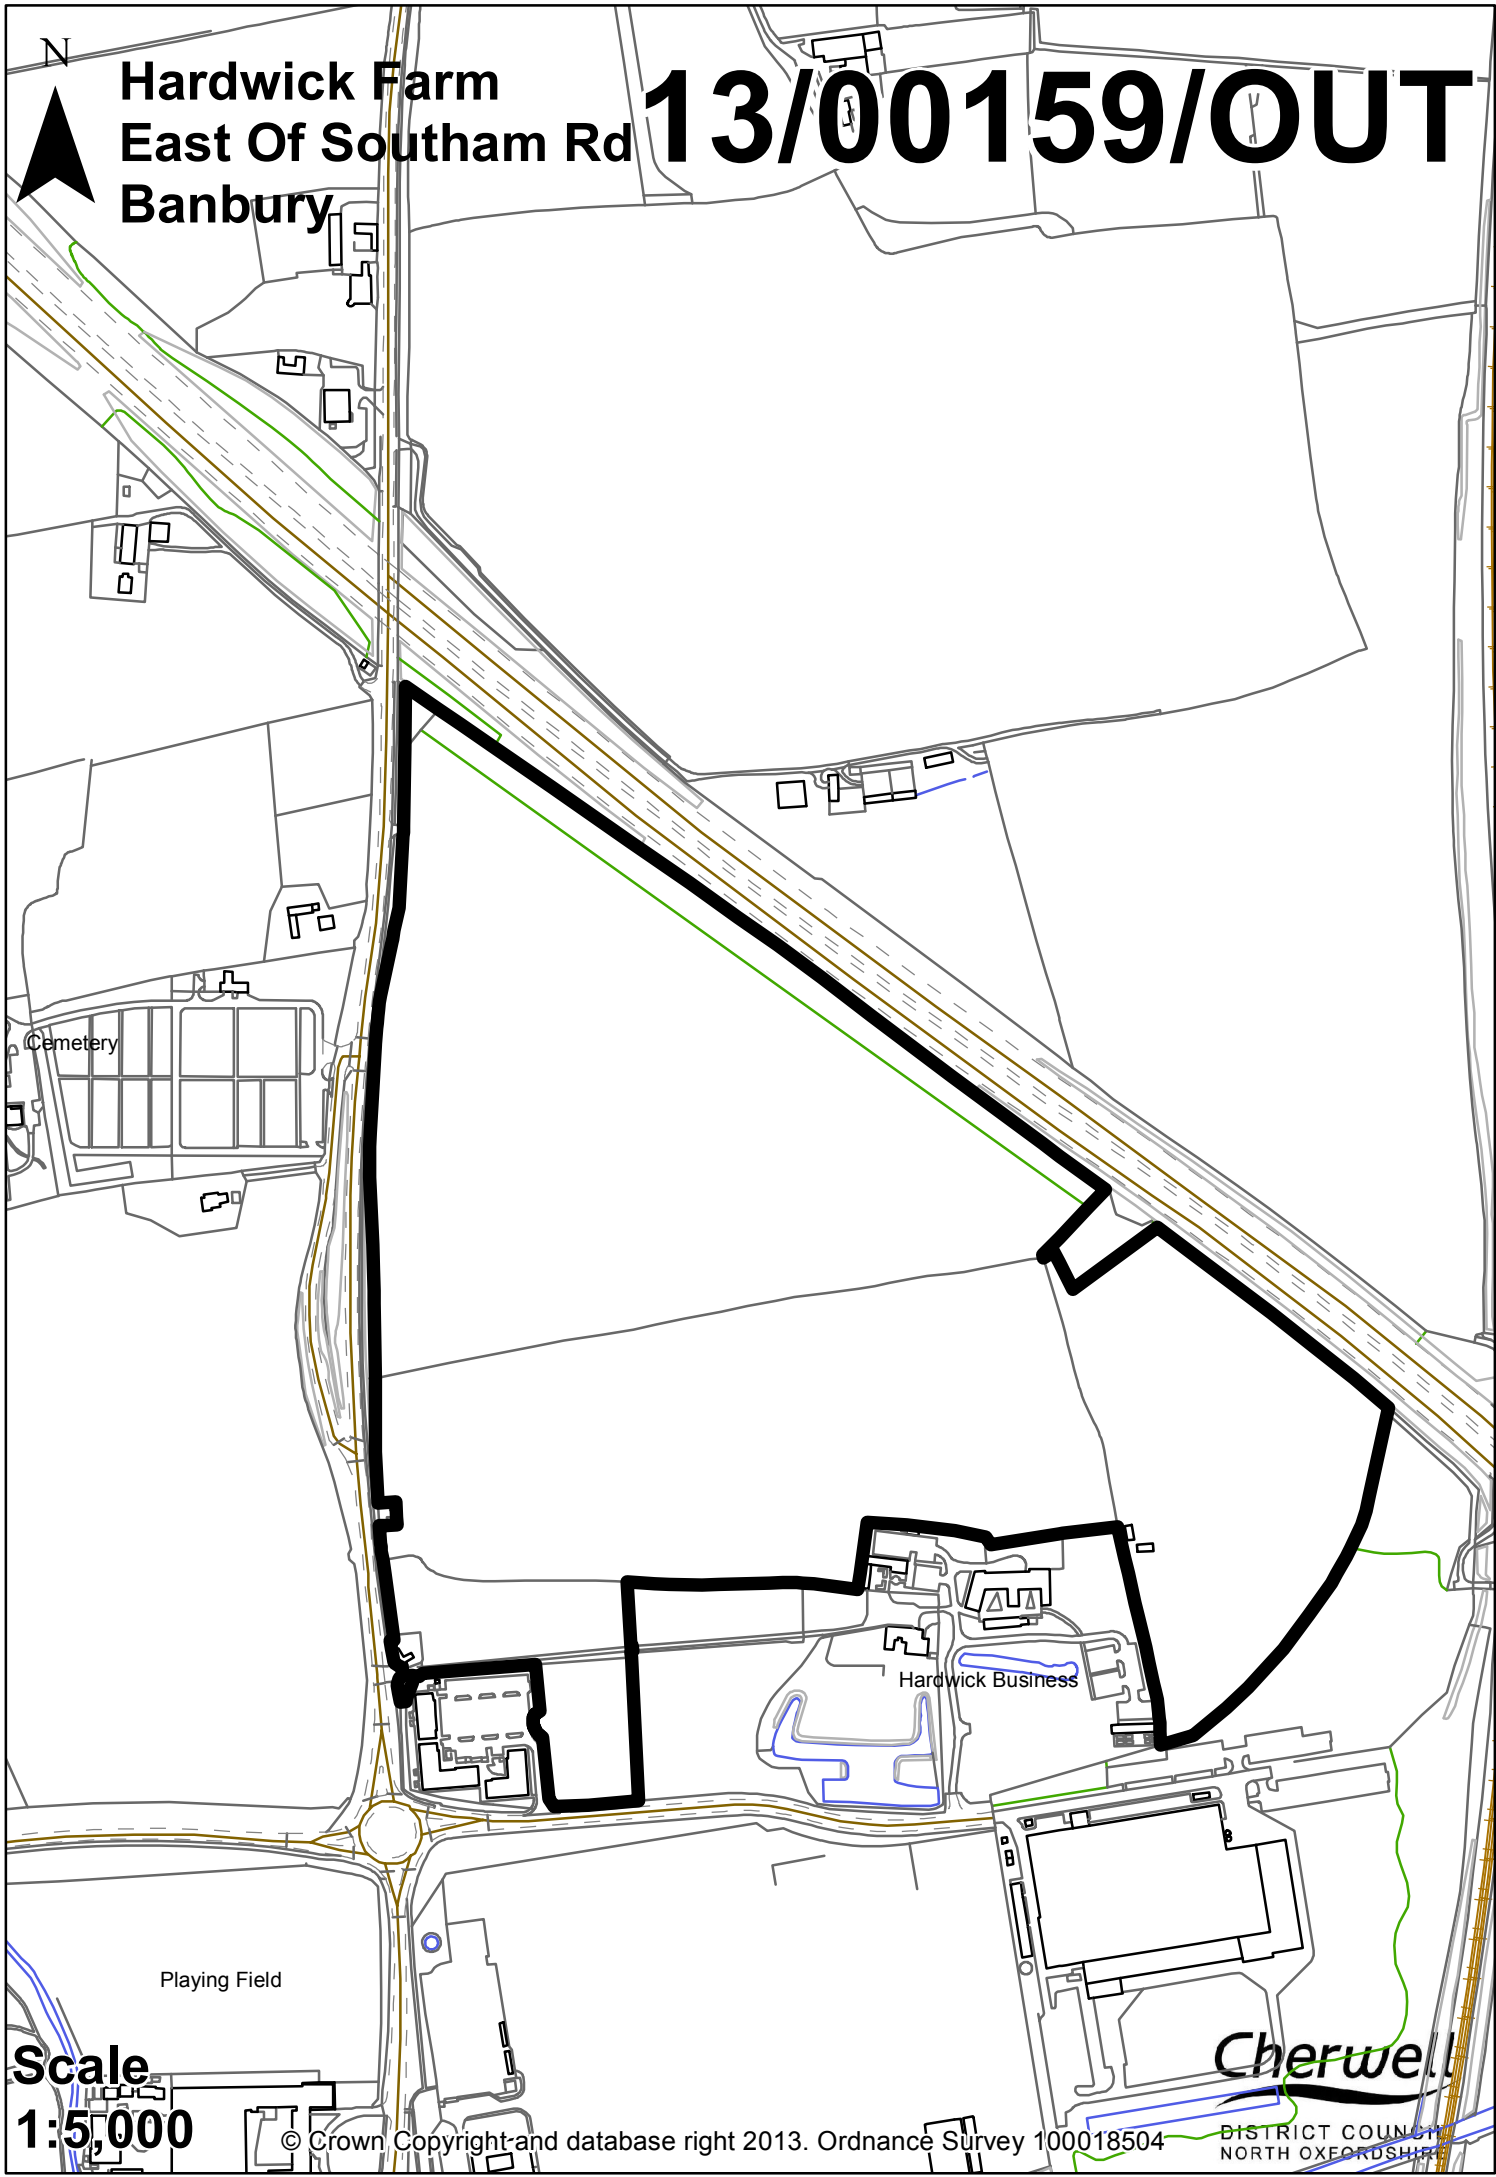

**Hardwick Farm
East Of Southam Rd
Banbury**

13/00159/OUT

**Scale
1:5,000**

© Crown Copyright and database right 2013. Ordnance Survey 100018504

Cherwell
DISTRICT COUNCIL
NORTH OXFORDSHIRE