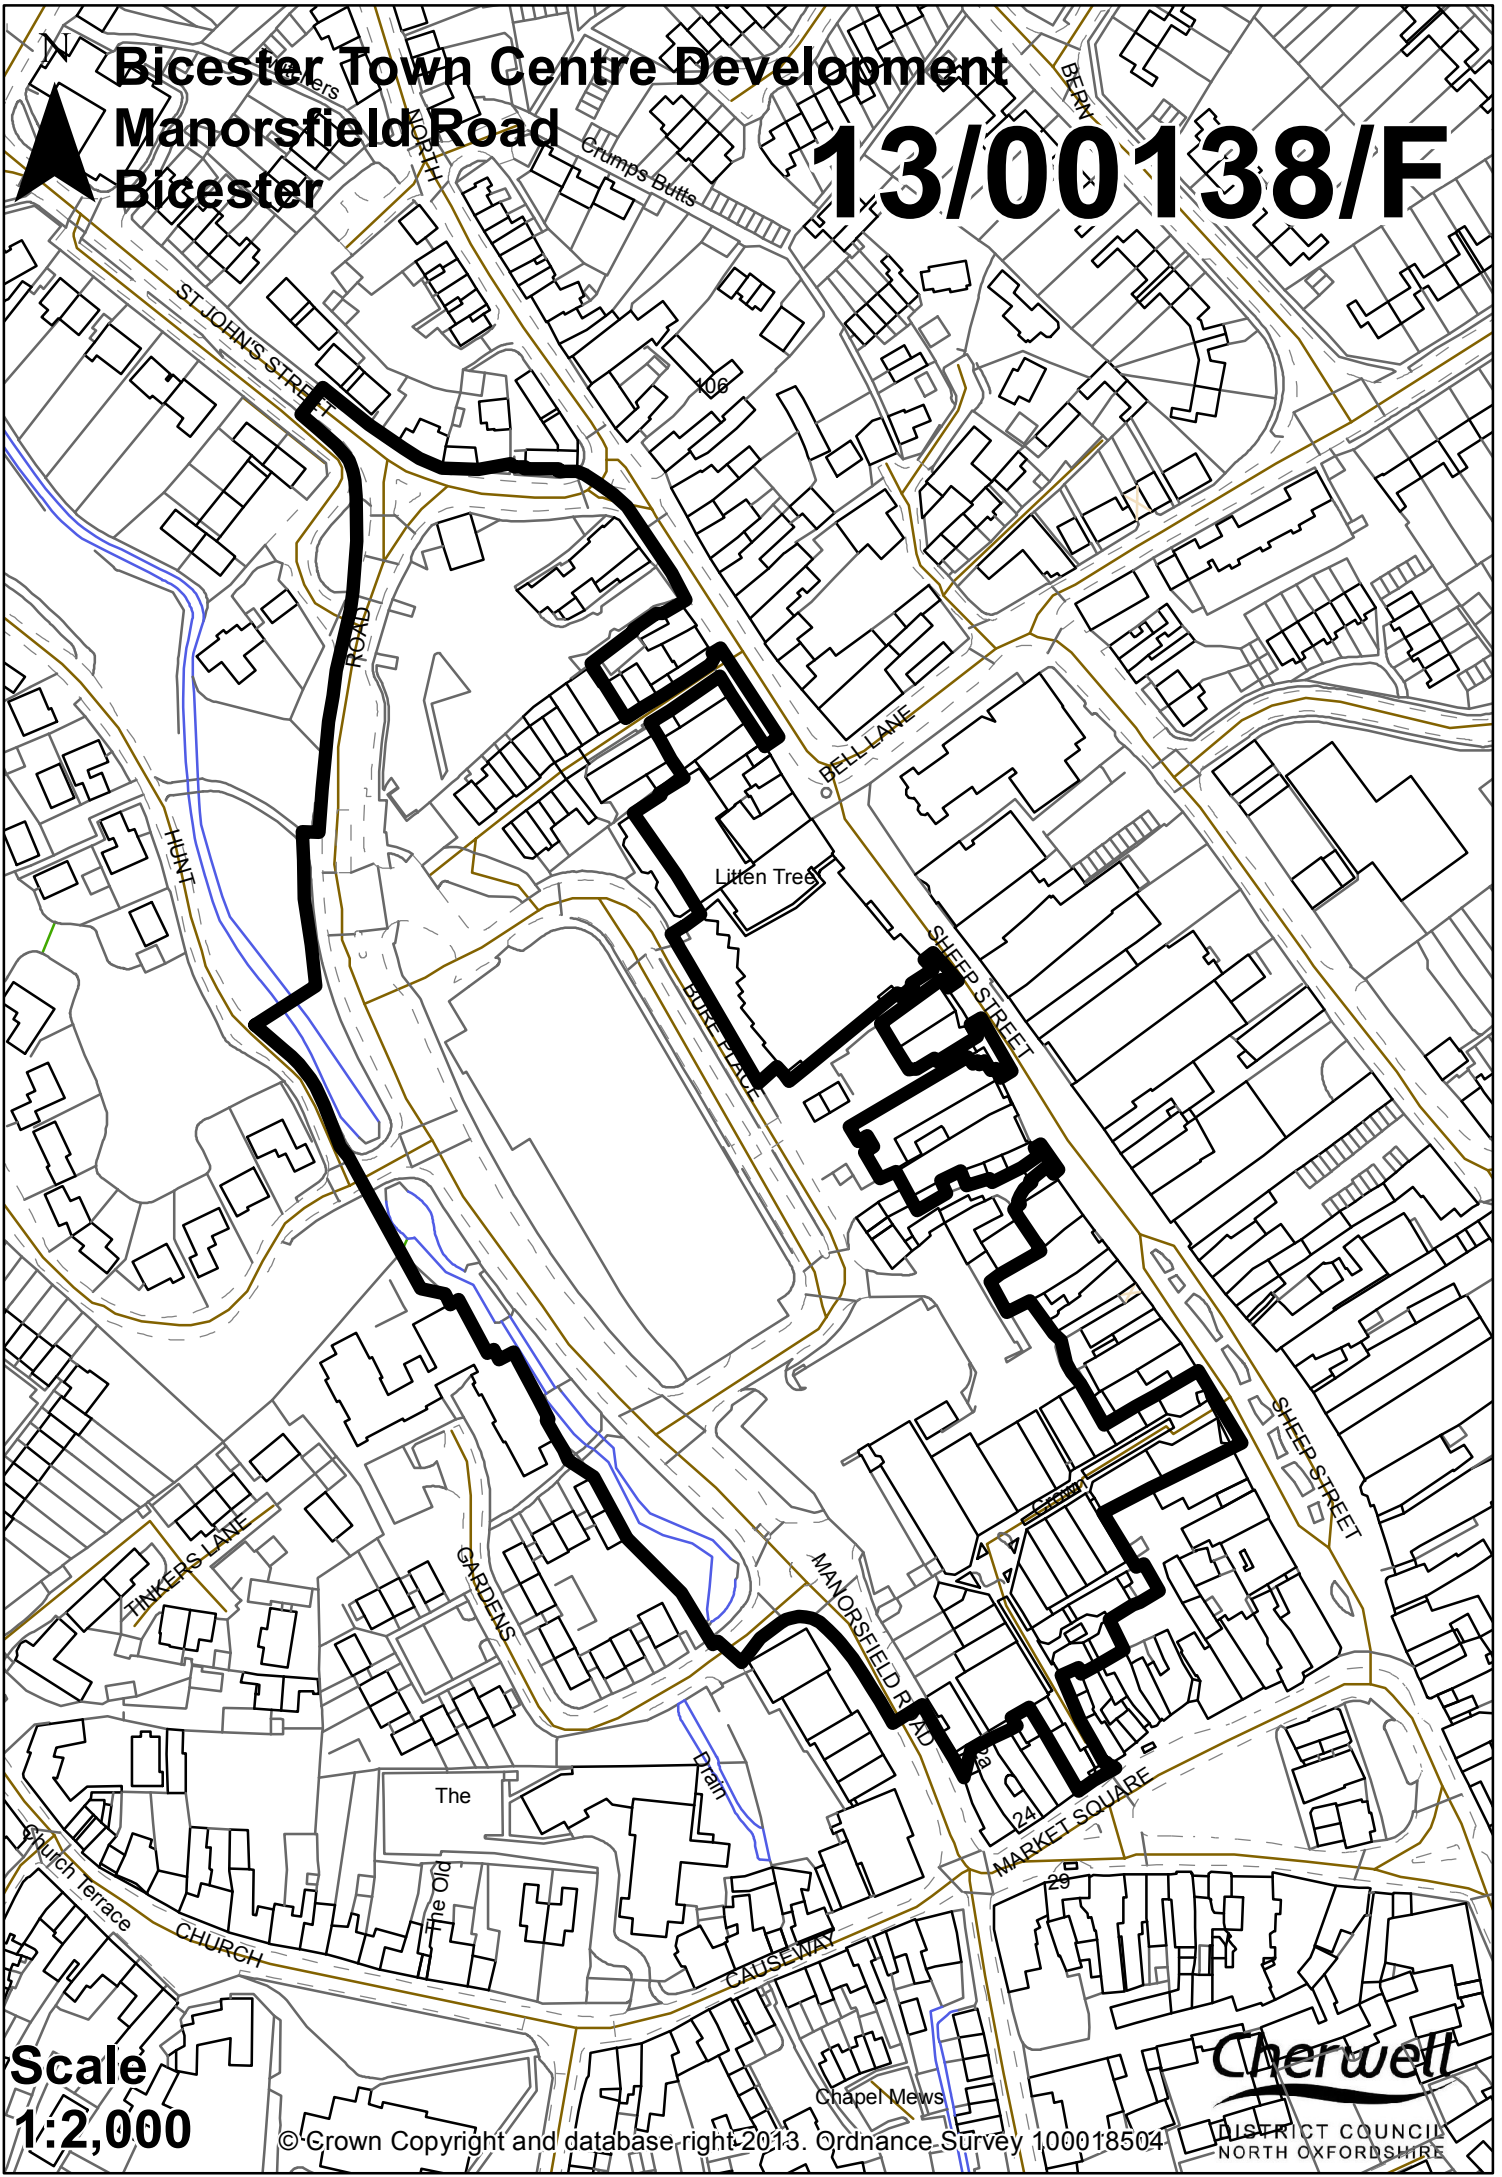

Bicester Town Centre Development Manorsfield Road Bicester

13/00138/F

Scale
1:2,000