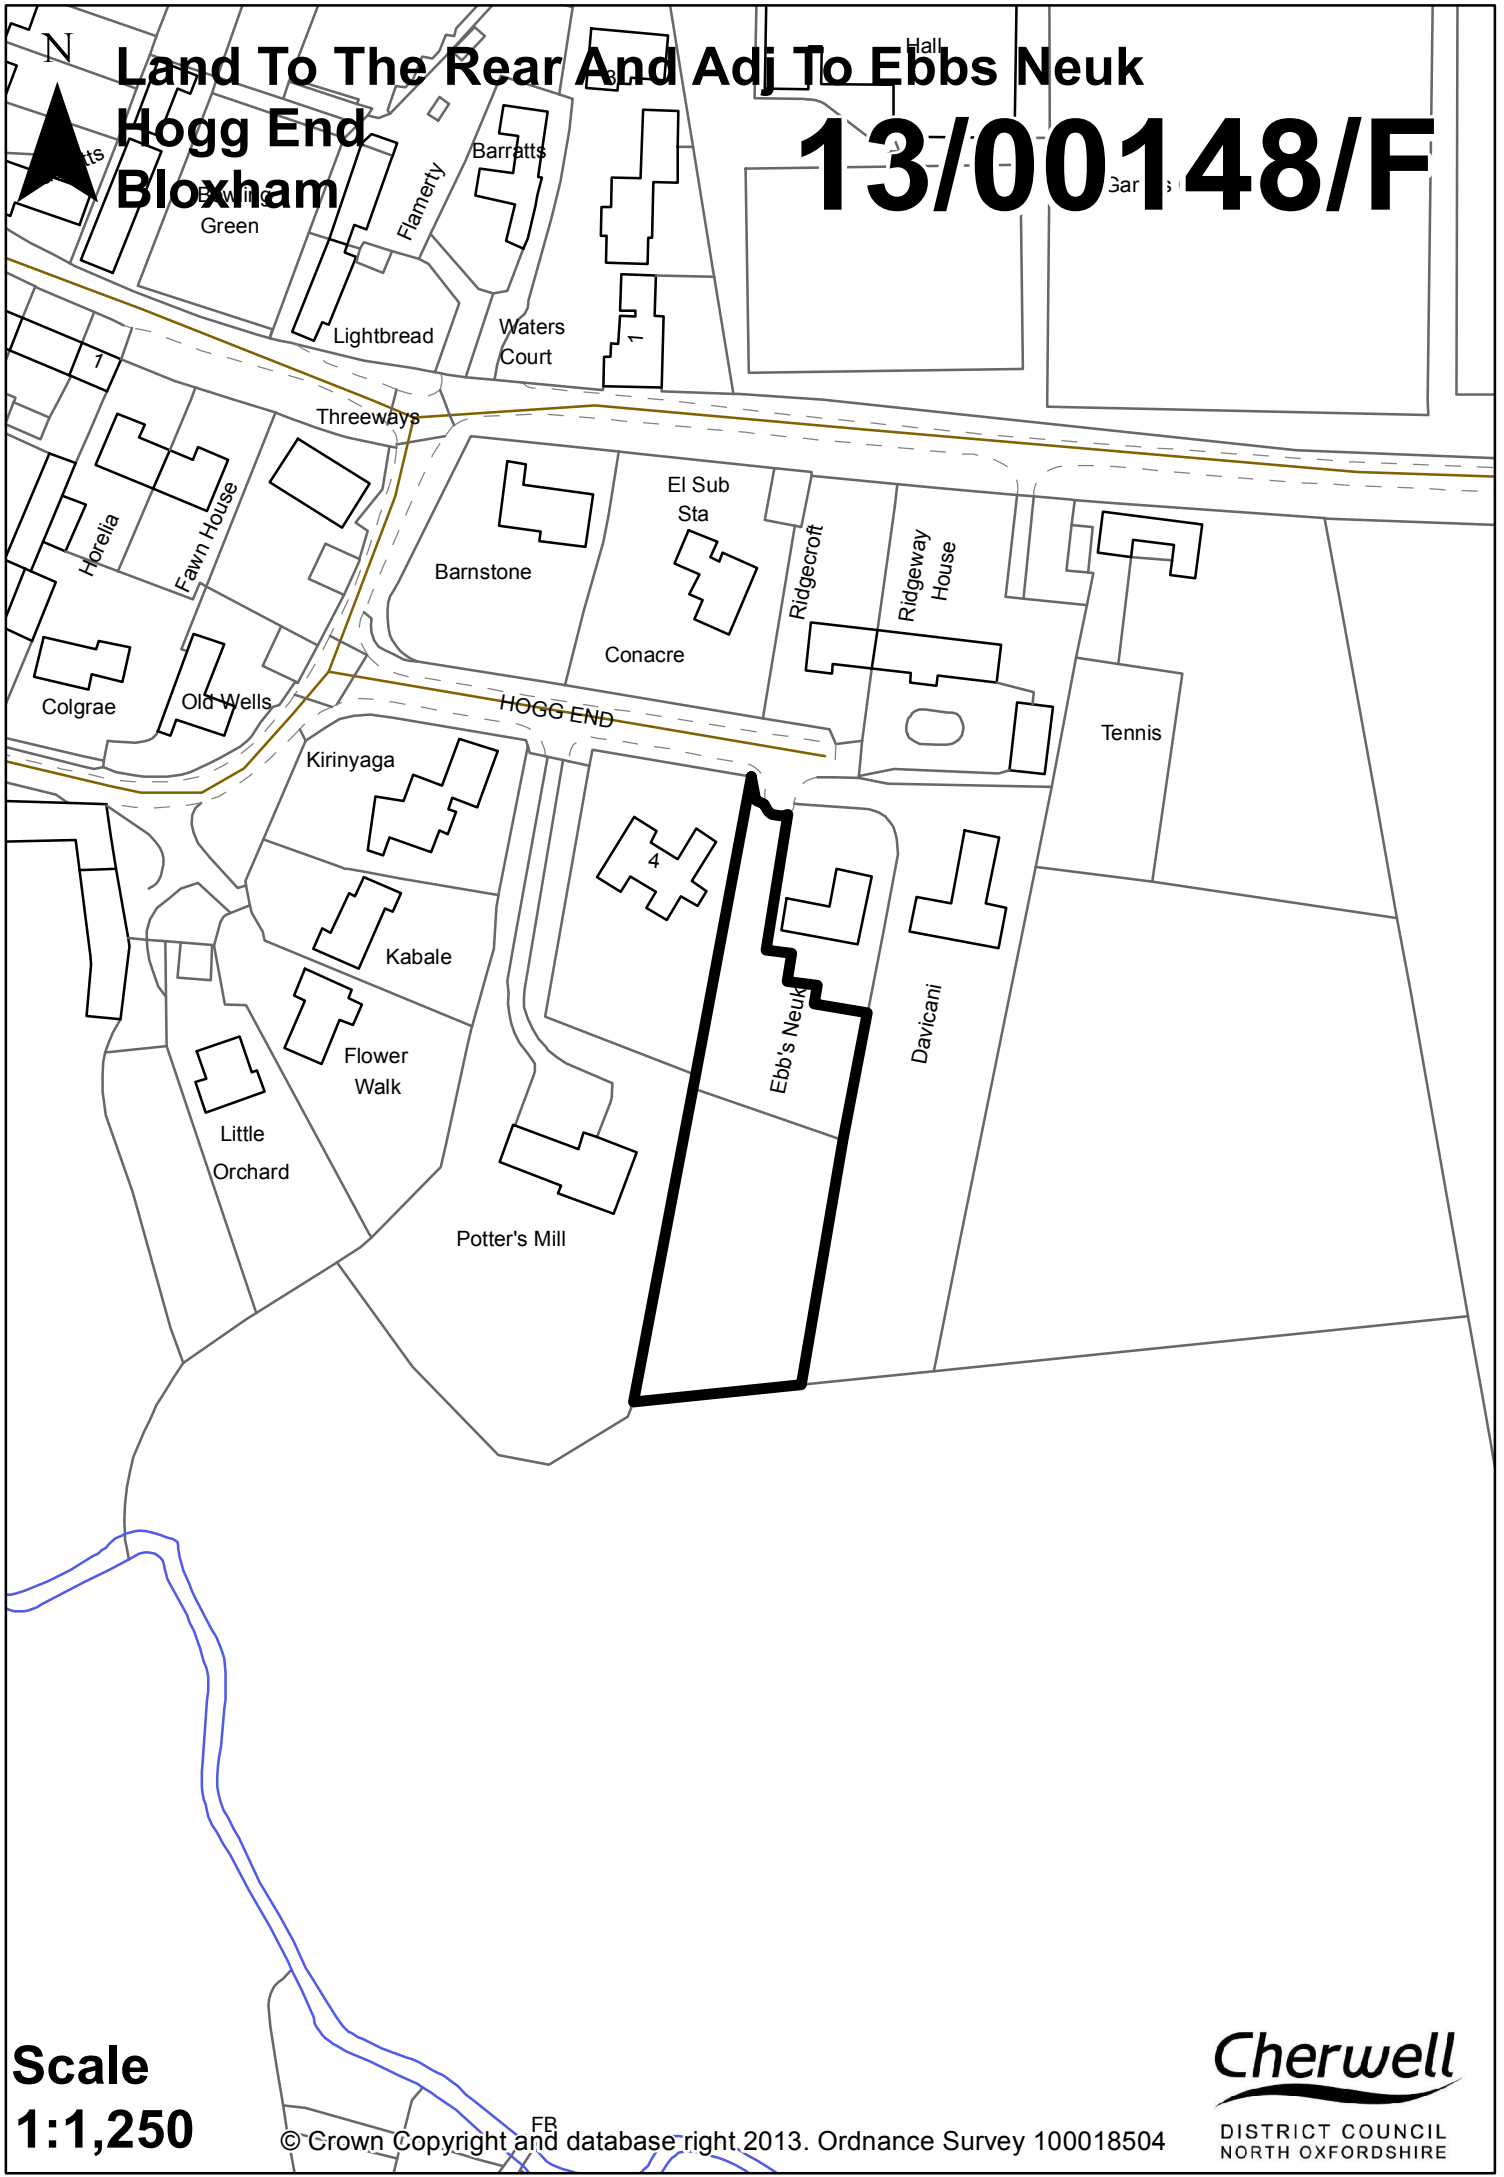

Land To The Rear And Adj To Ebbs Neuk

Hogg End
Bloxham

13/00148/F

Scale
1:1,250

© Crown Copyright and database right 2013. Ordnance Survey 100018504

Cherwell
DISTRICT COUNCIL
NORTH OXFORDSHIRE