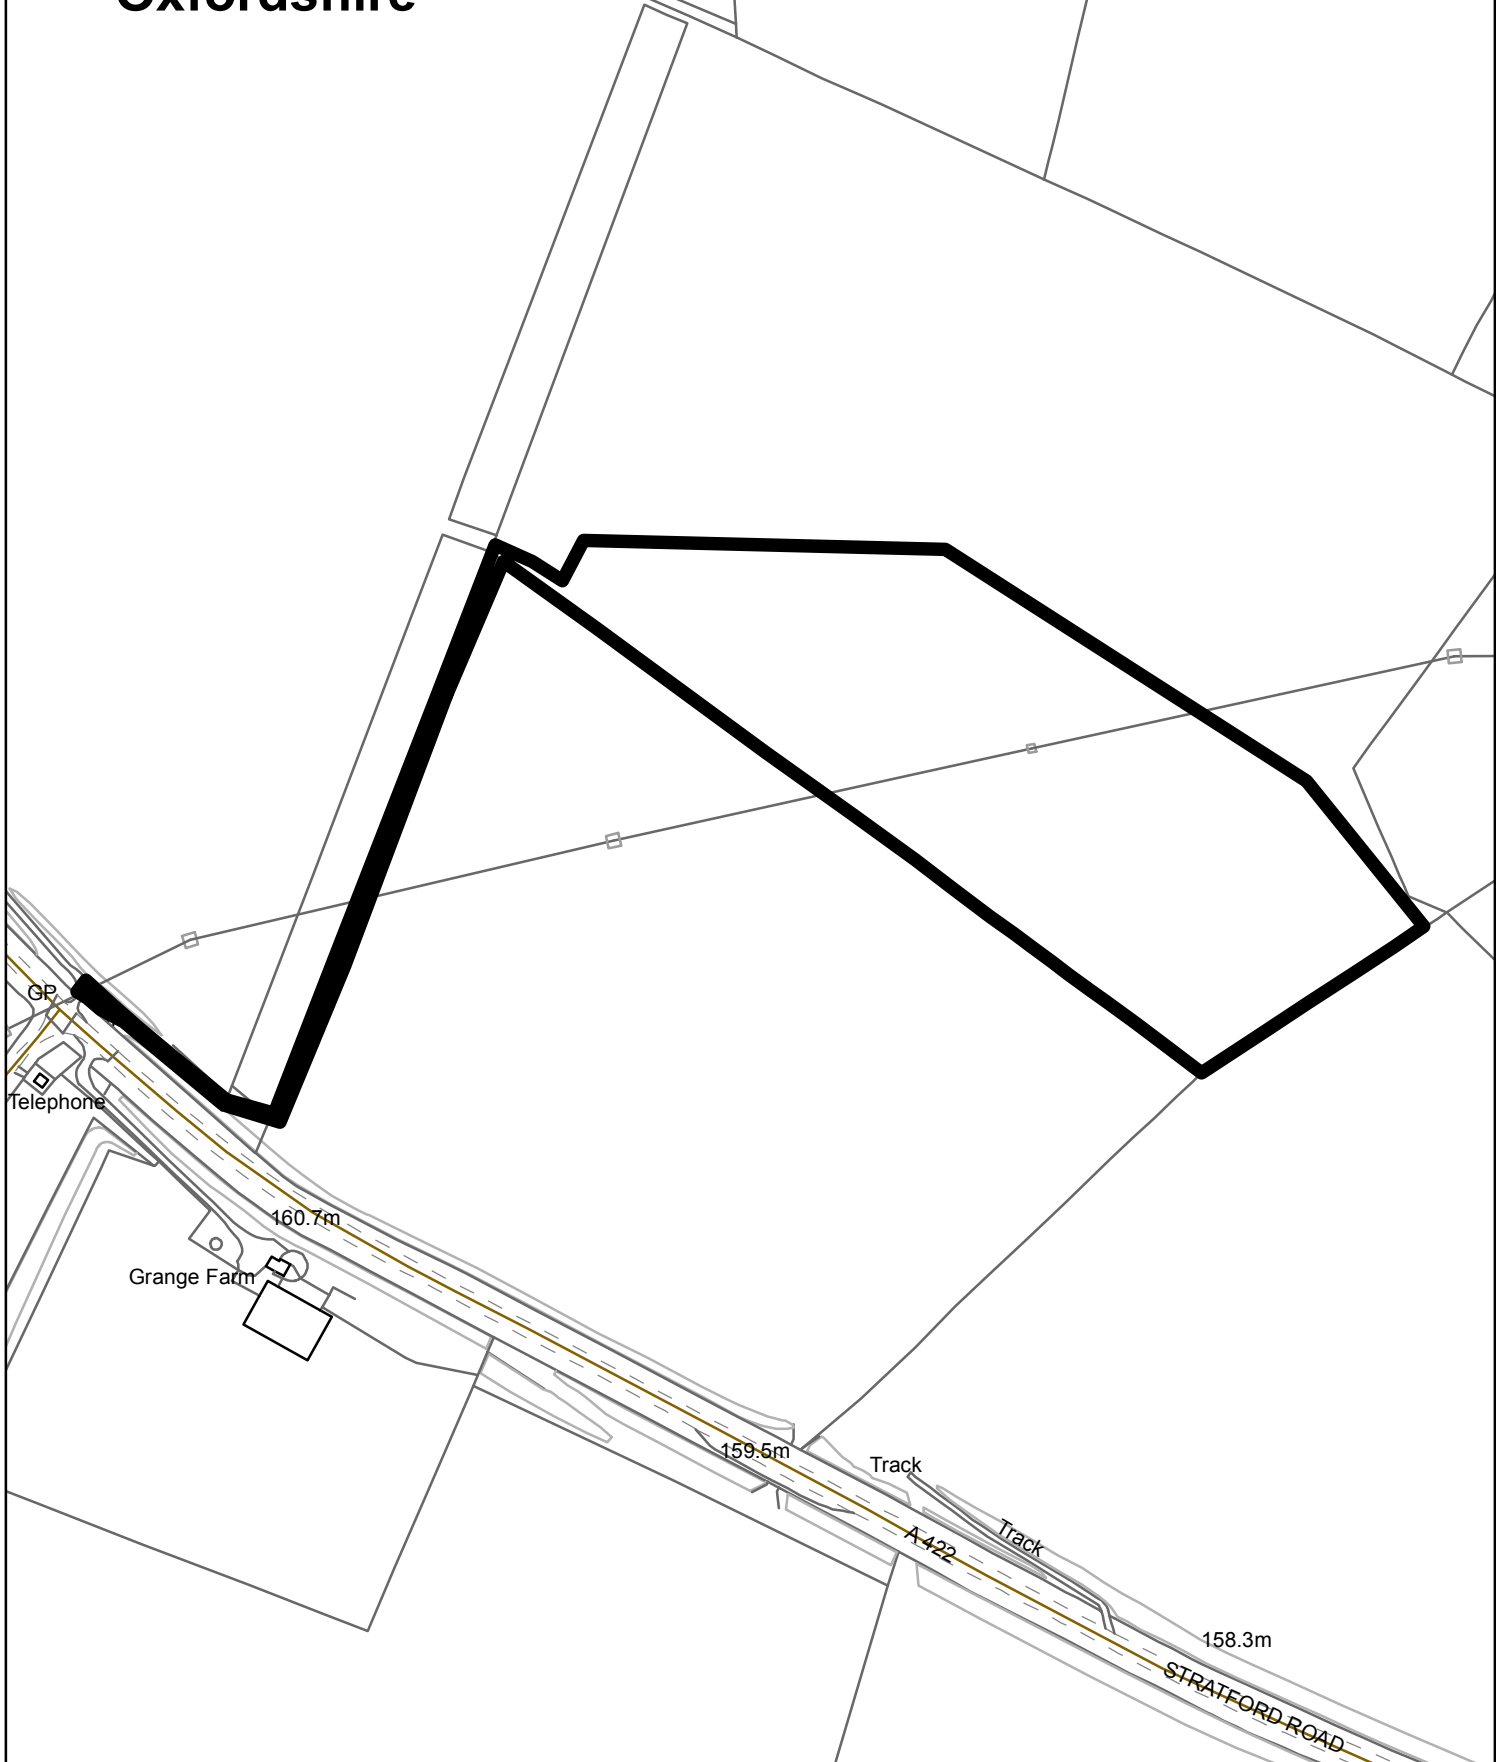

Land South West Of Apollo Business Park
Drift Lane
Wroxton
Oxfordshire

13/00015/F

Scale
1:3,500

© Crown Copyright and database right 2013. Ordnance Survey 100018504

Cherwell
DISTRICT COUNCIL
NORTH OXFORDSHIRE