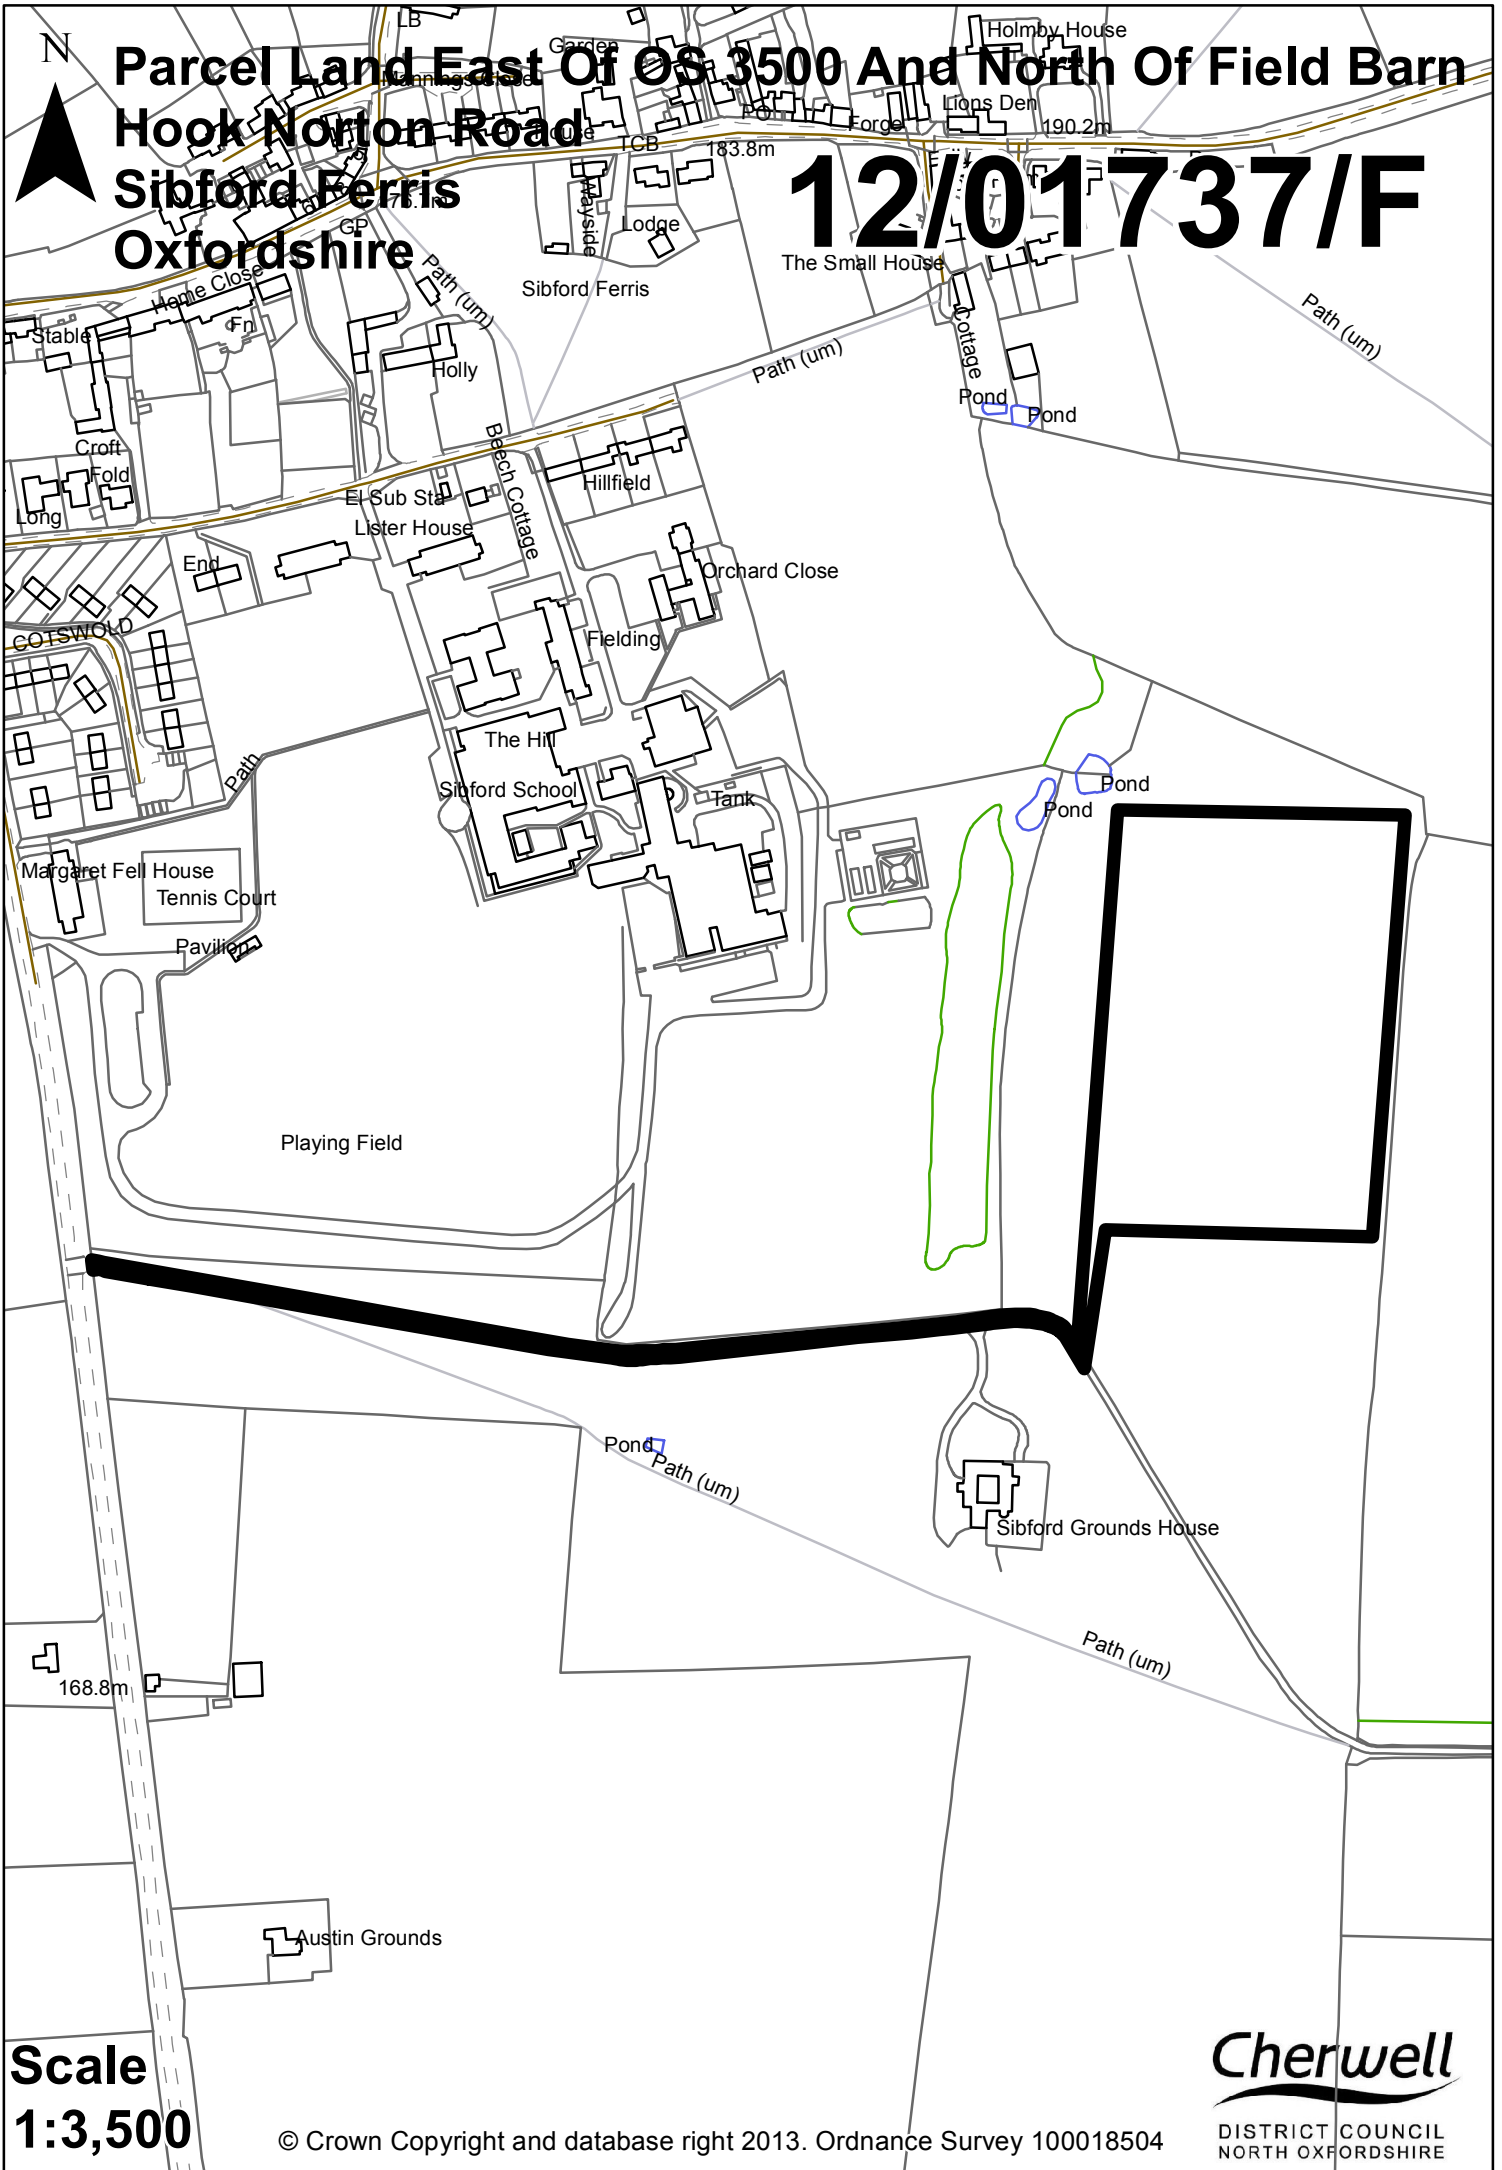

**Parcel Land East Of OS 3500 And North Of Field Barn
Hook Norton Road
Sibford Ferris
Oxfordshire**

12/01737/F

**Scale
1:3,500**