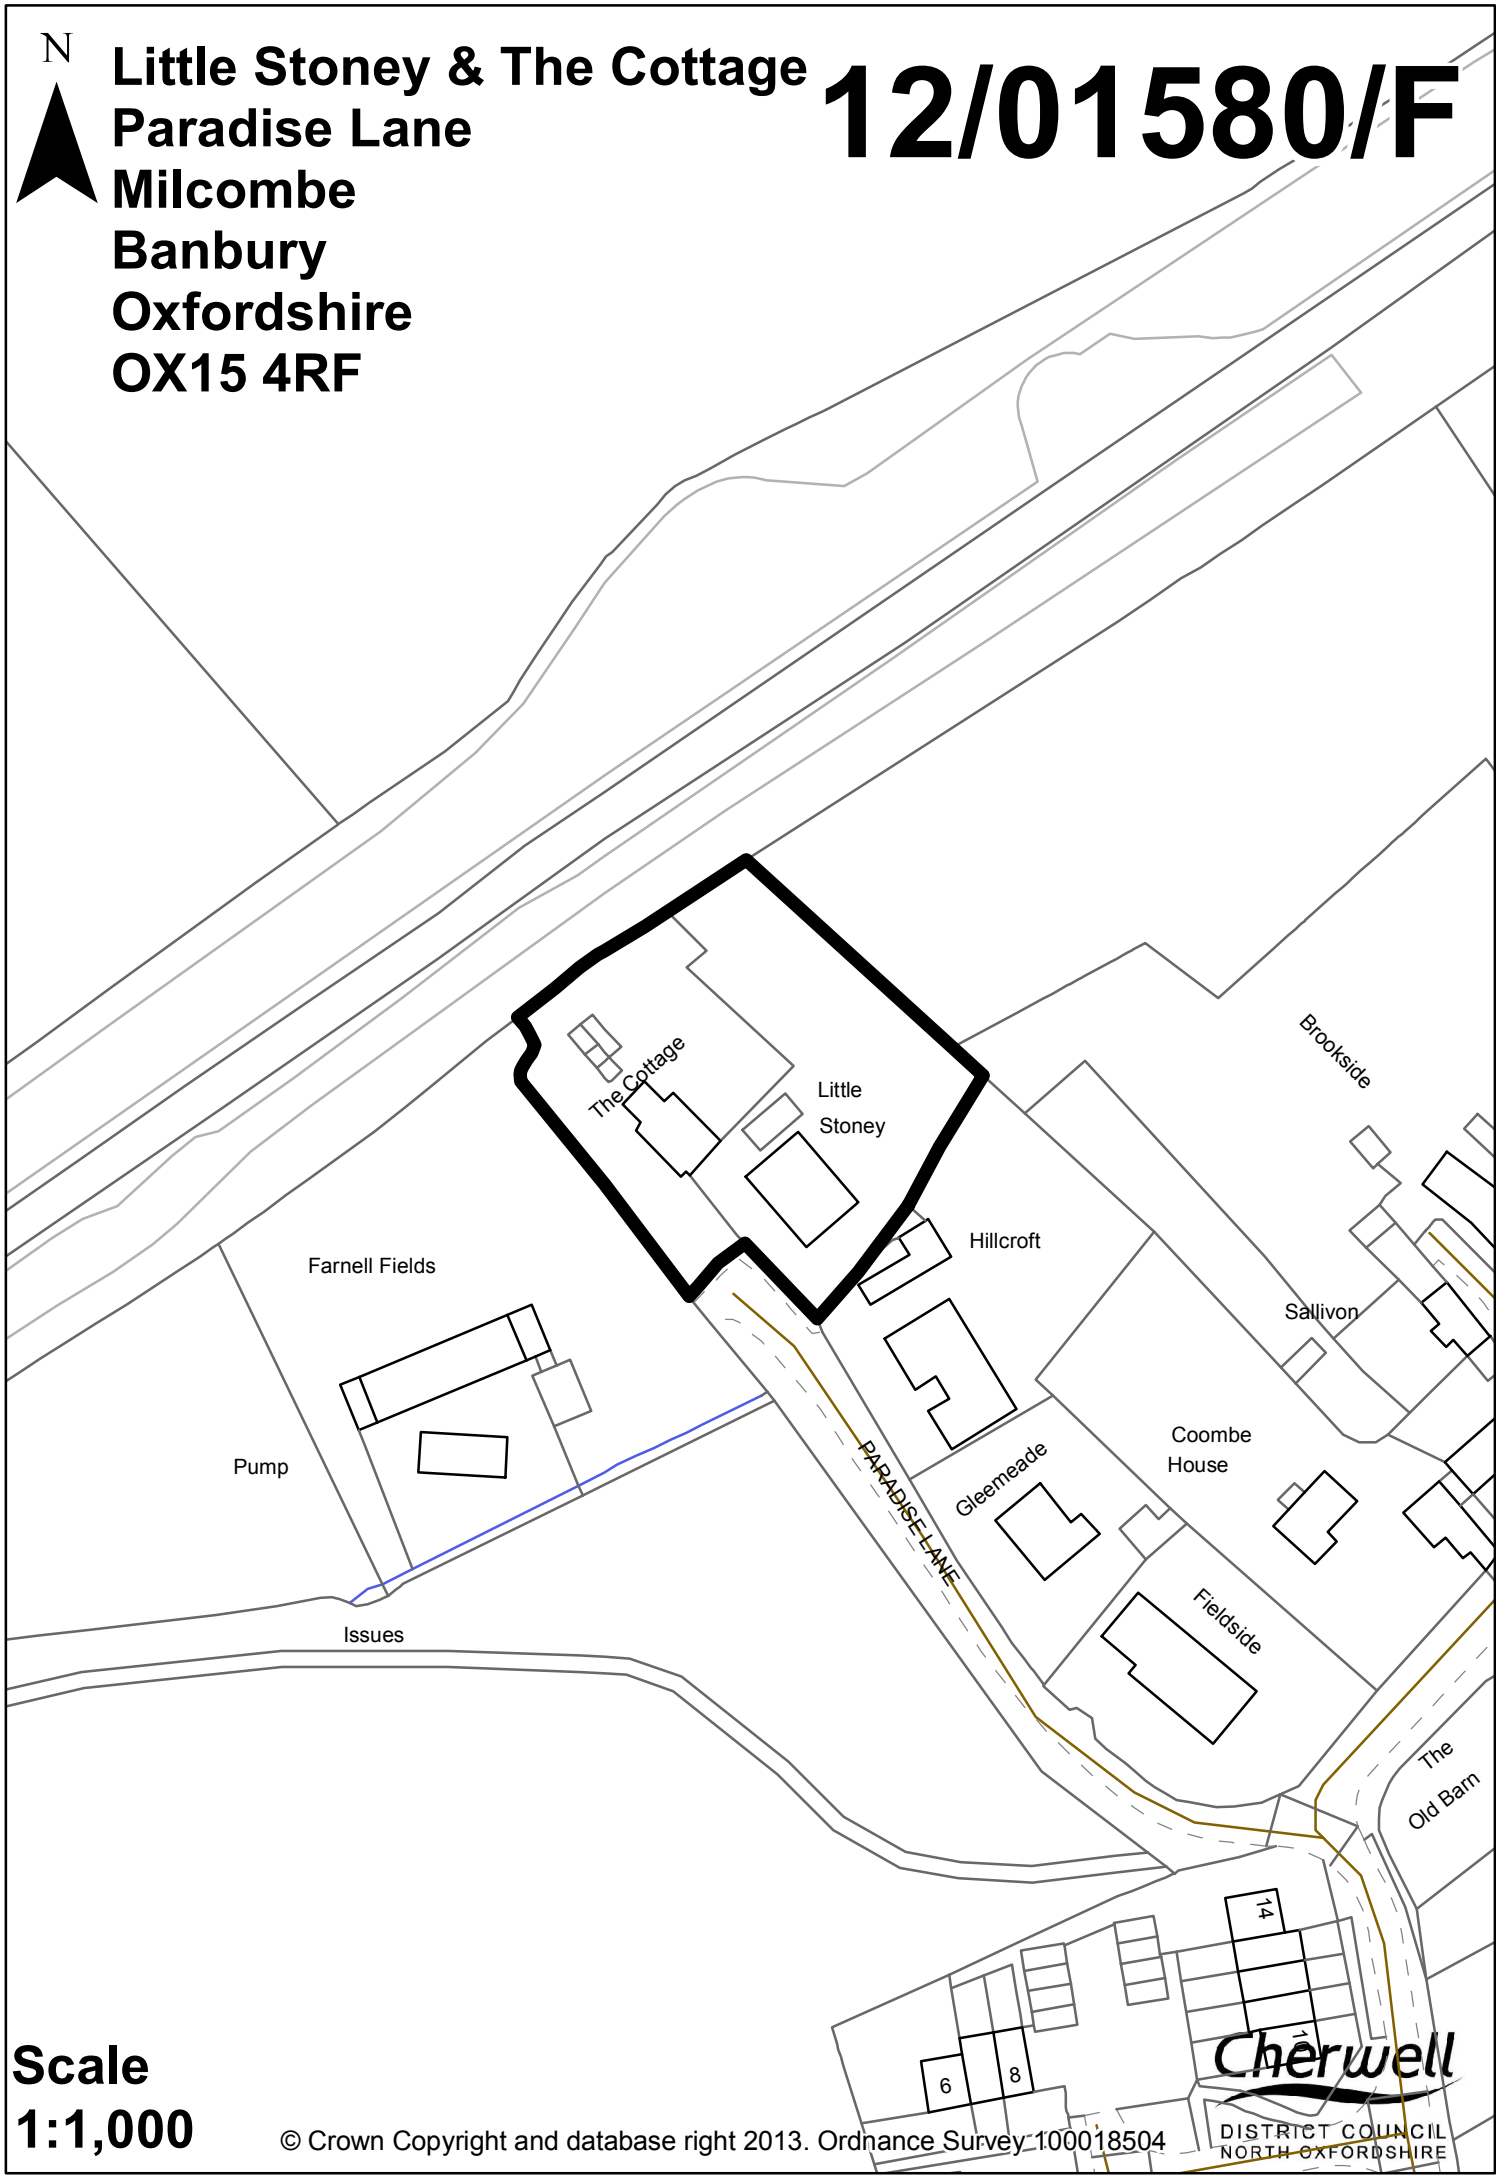

Little Stoney & The Cottage
Paradise Lane
Milcombe
Banbury
Oxfordshire
OX15 4RF

12/01580/F

Scale
1:1,000

© Crown Copyright and database right 2013. Ordnance Survey 100018504