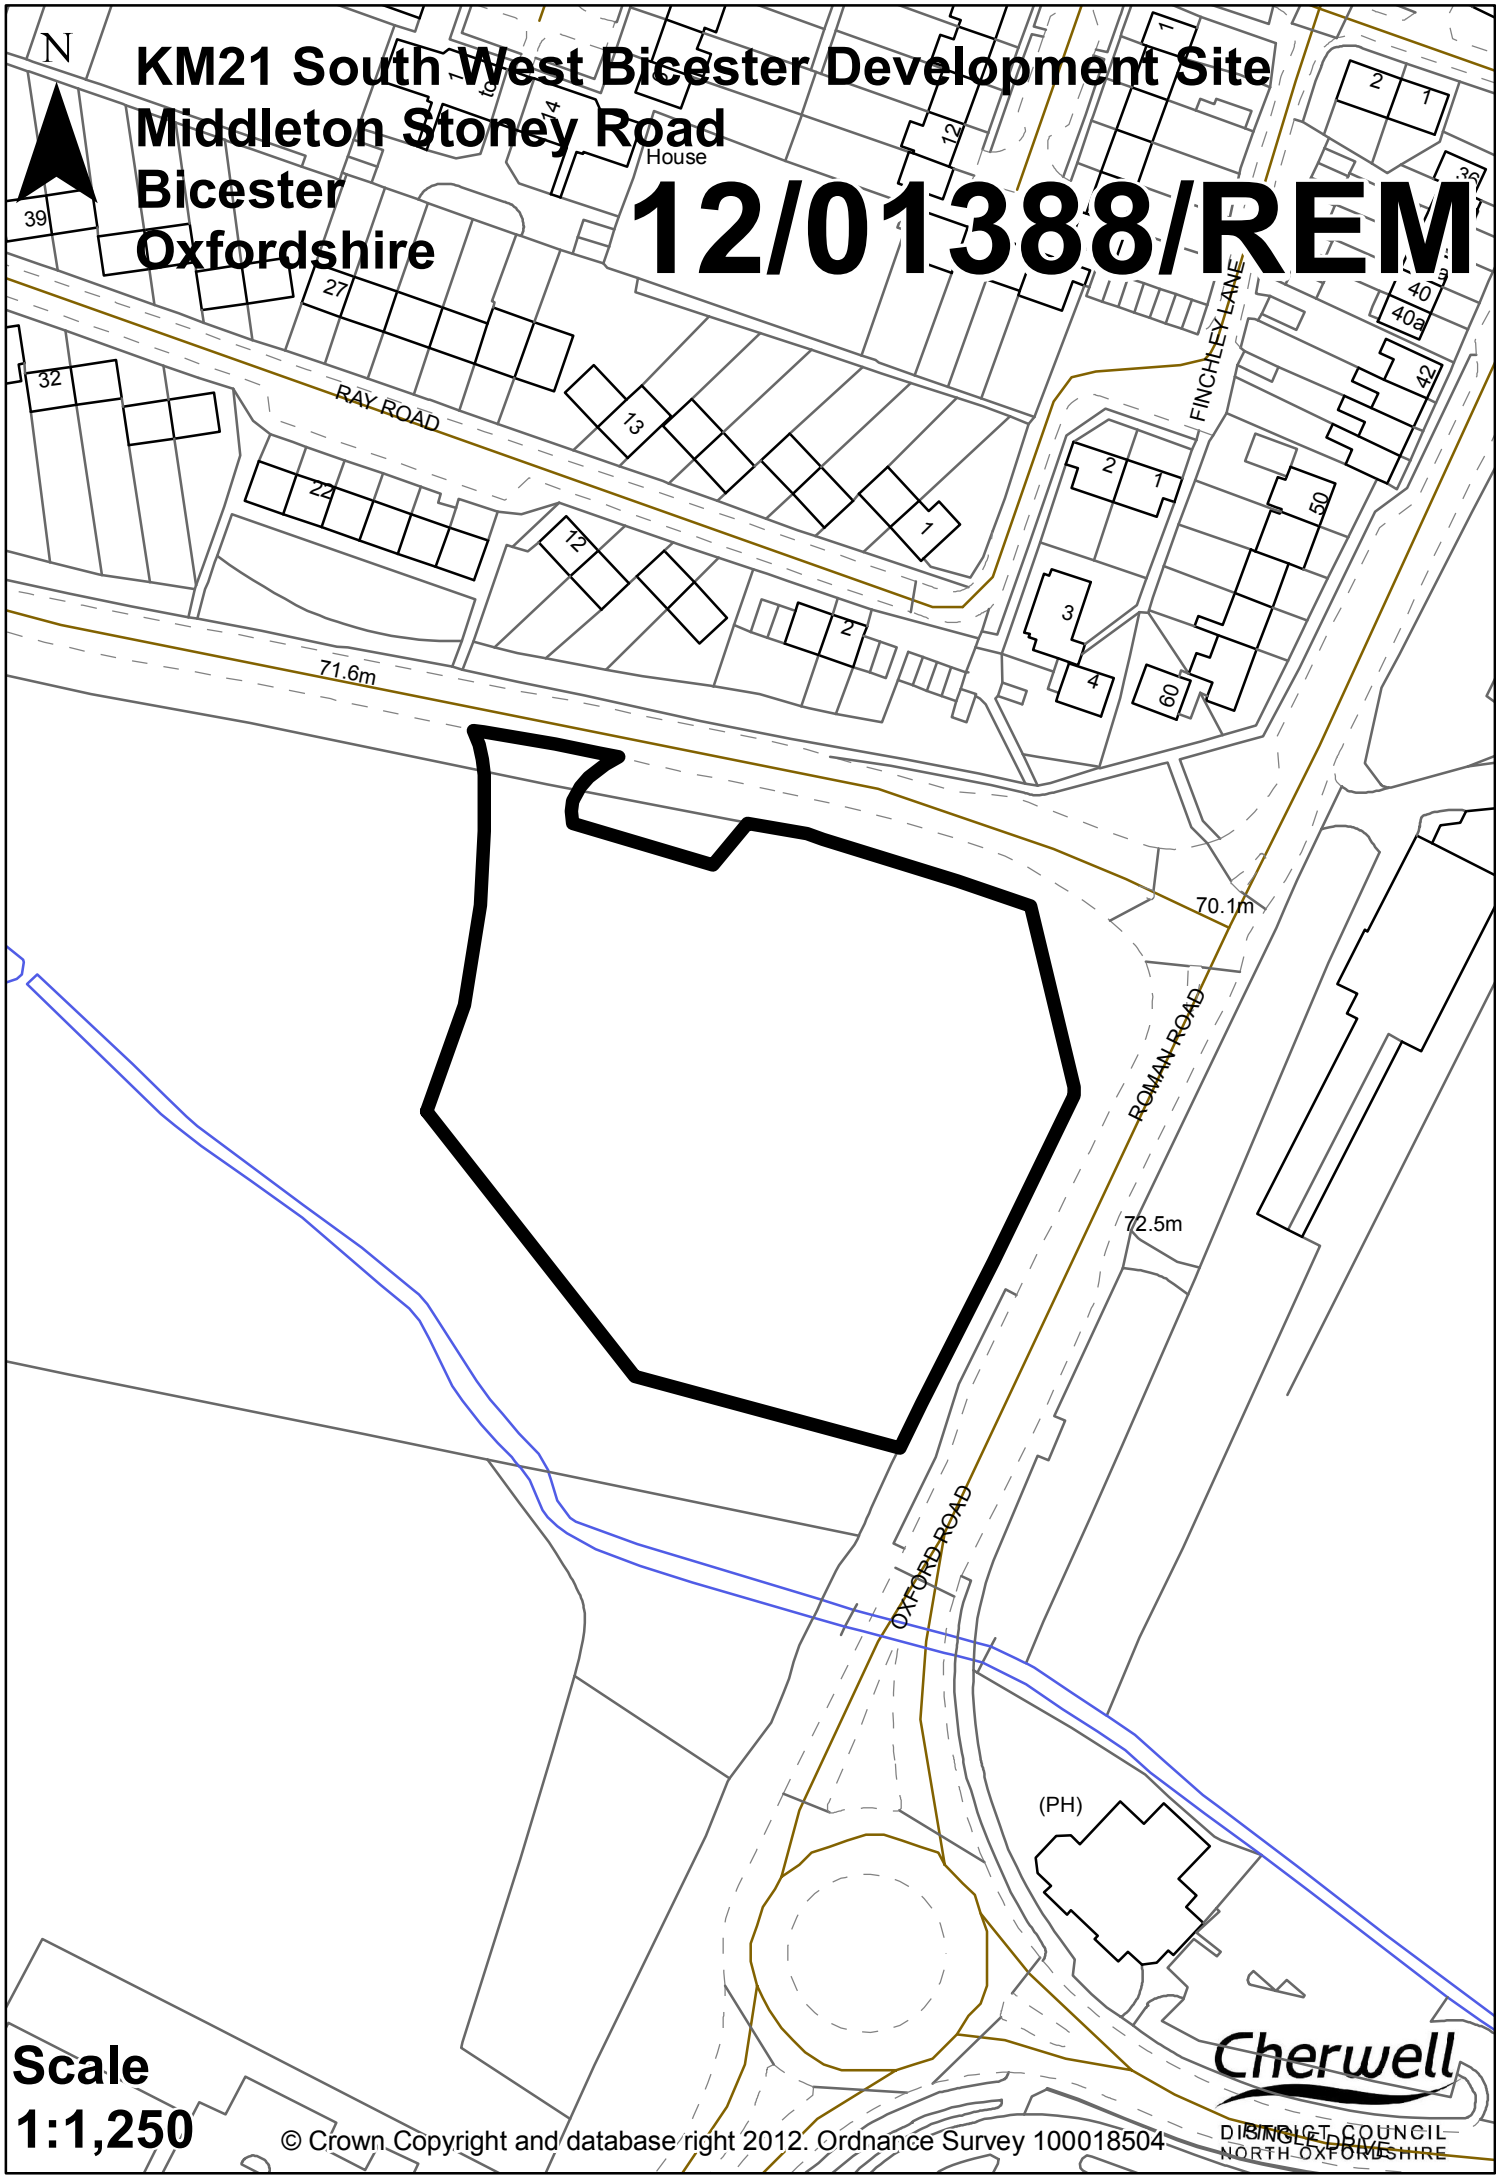

KM21 South West Bicester Development Site
Middleton Stoney Road
Bicester
Oxfordshire

12/01388/REM

Scale
1:1,250