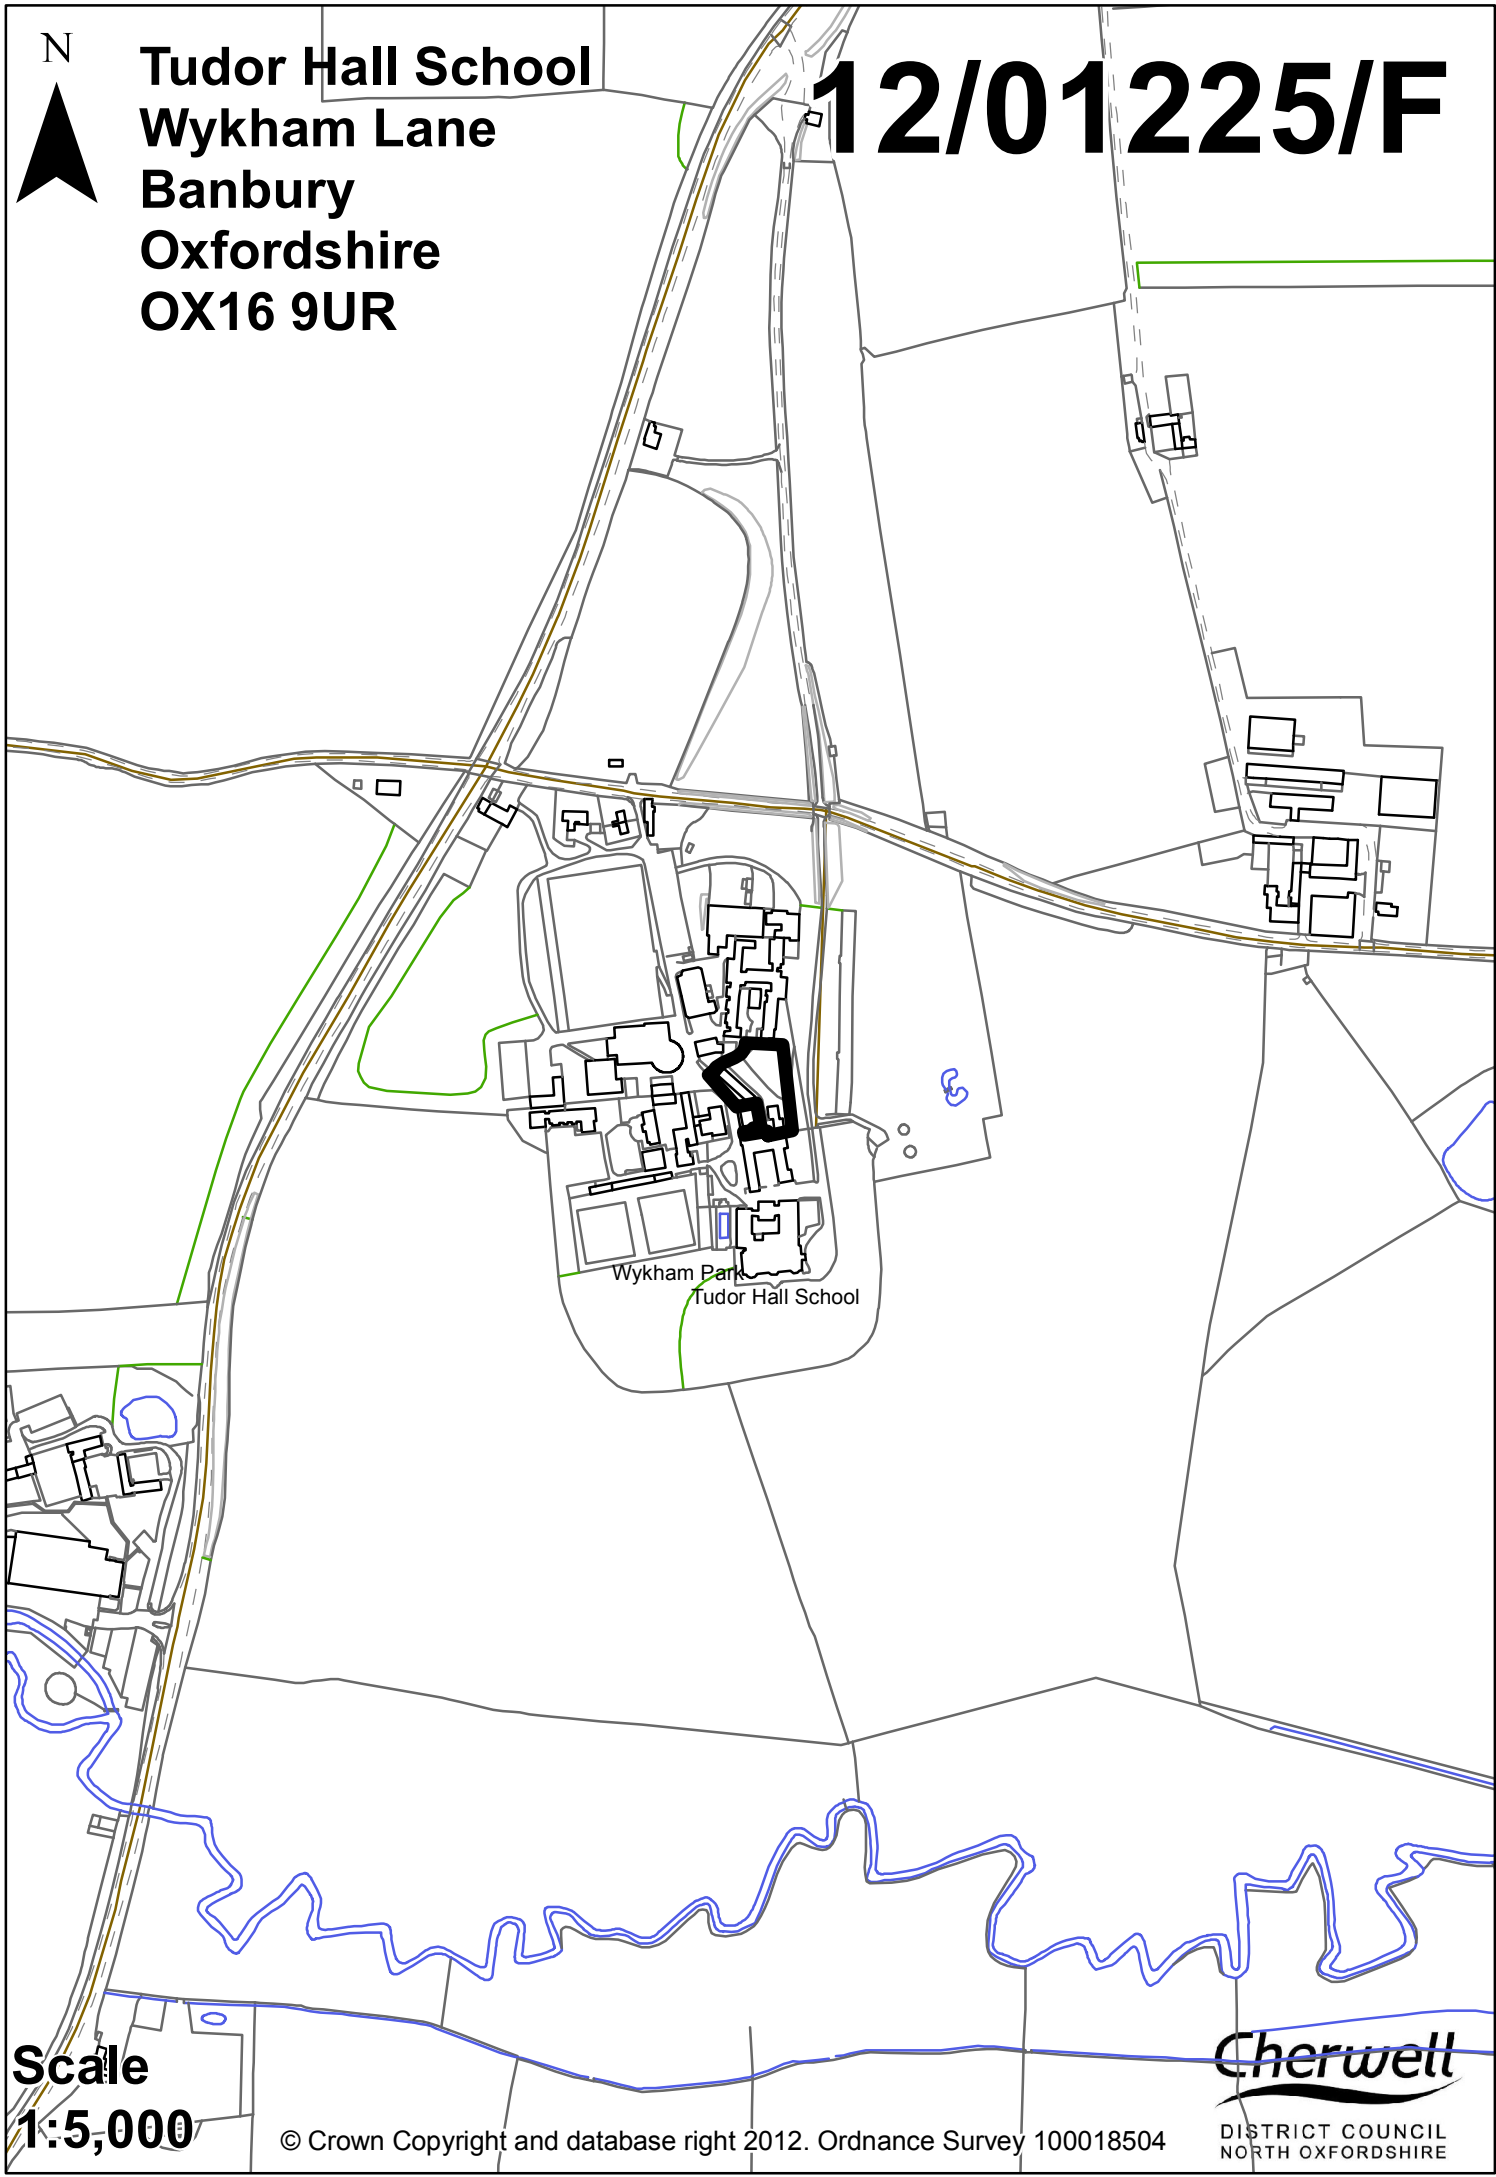

**Tudor Hall School
Wykham Lane
Banbury
Oxfordshire
OX16 9UR**

12/01225/F

**Scale
1:5,000**

© Crown Copyright and database right 2012. Ordnance Survey 100018504

Cherwell
DISTRICT COUNCIL
NORTH OXFORDSHIRE