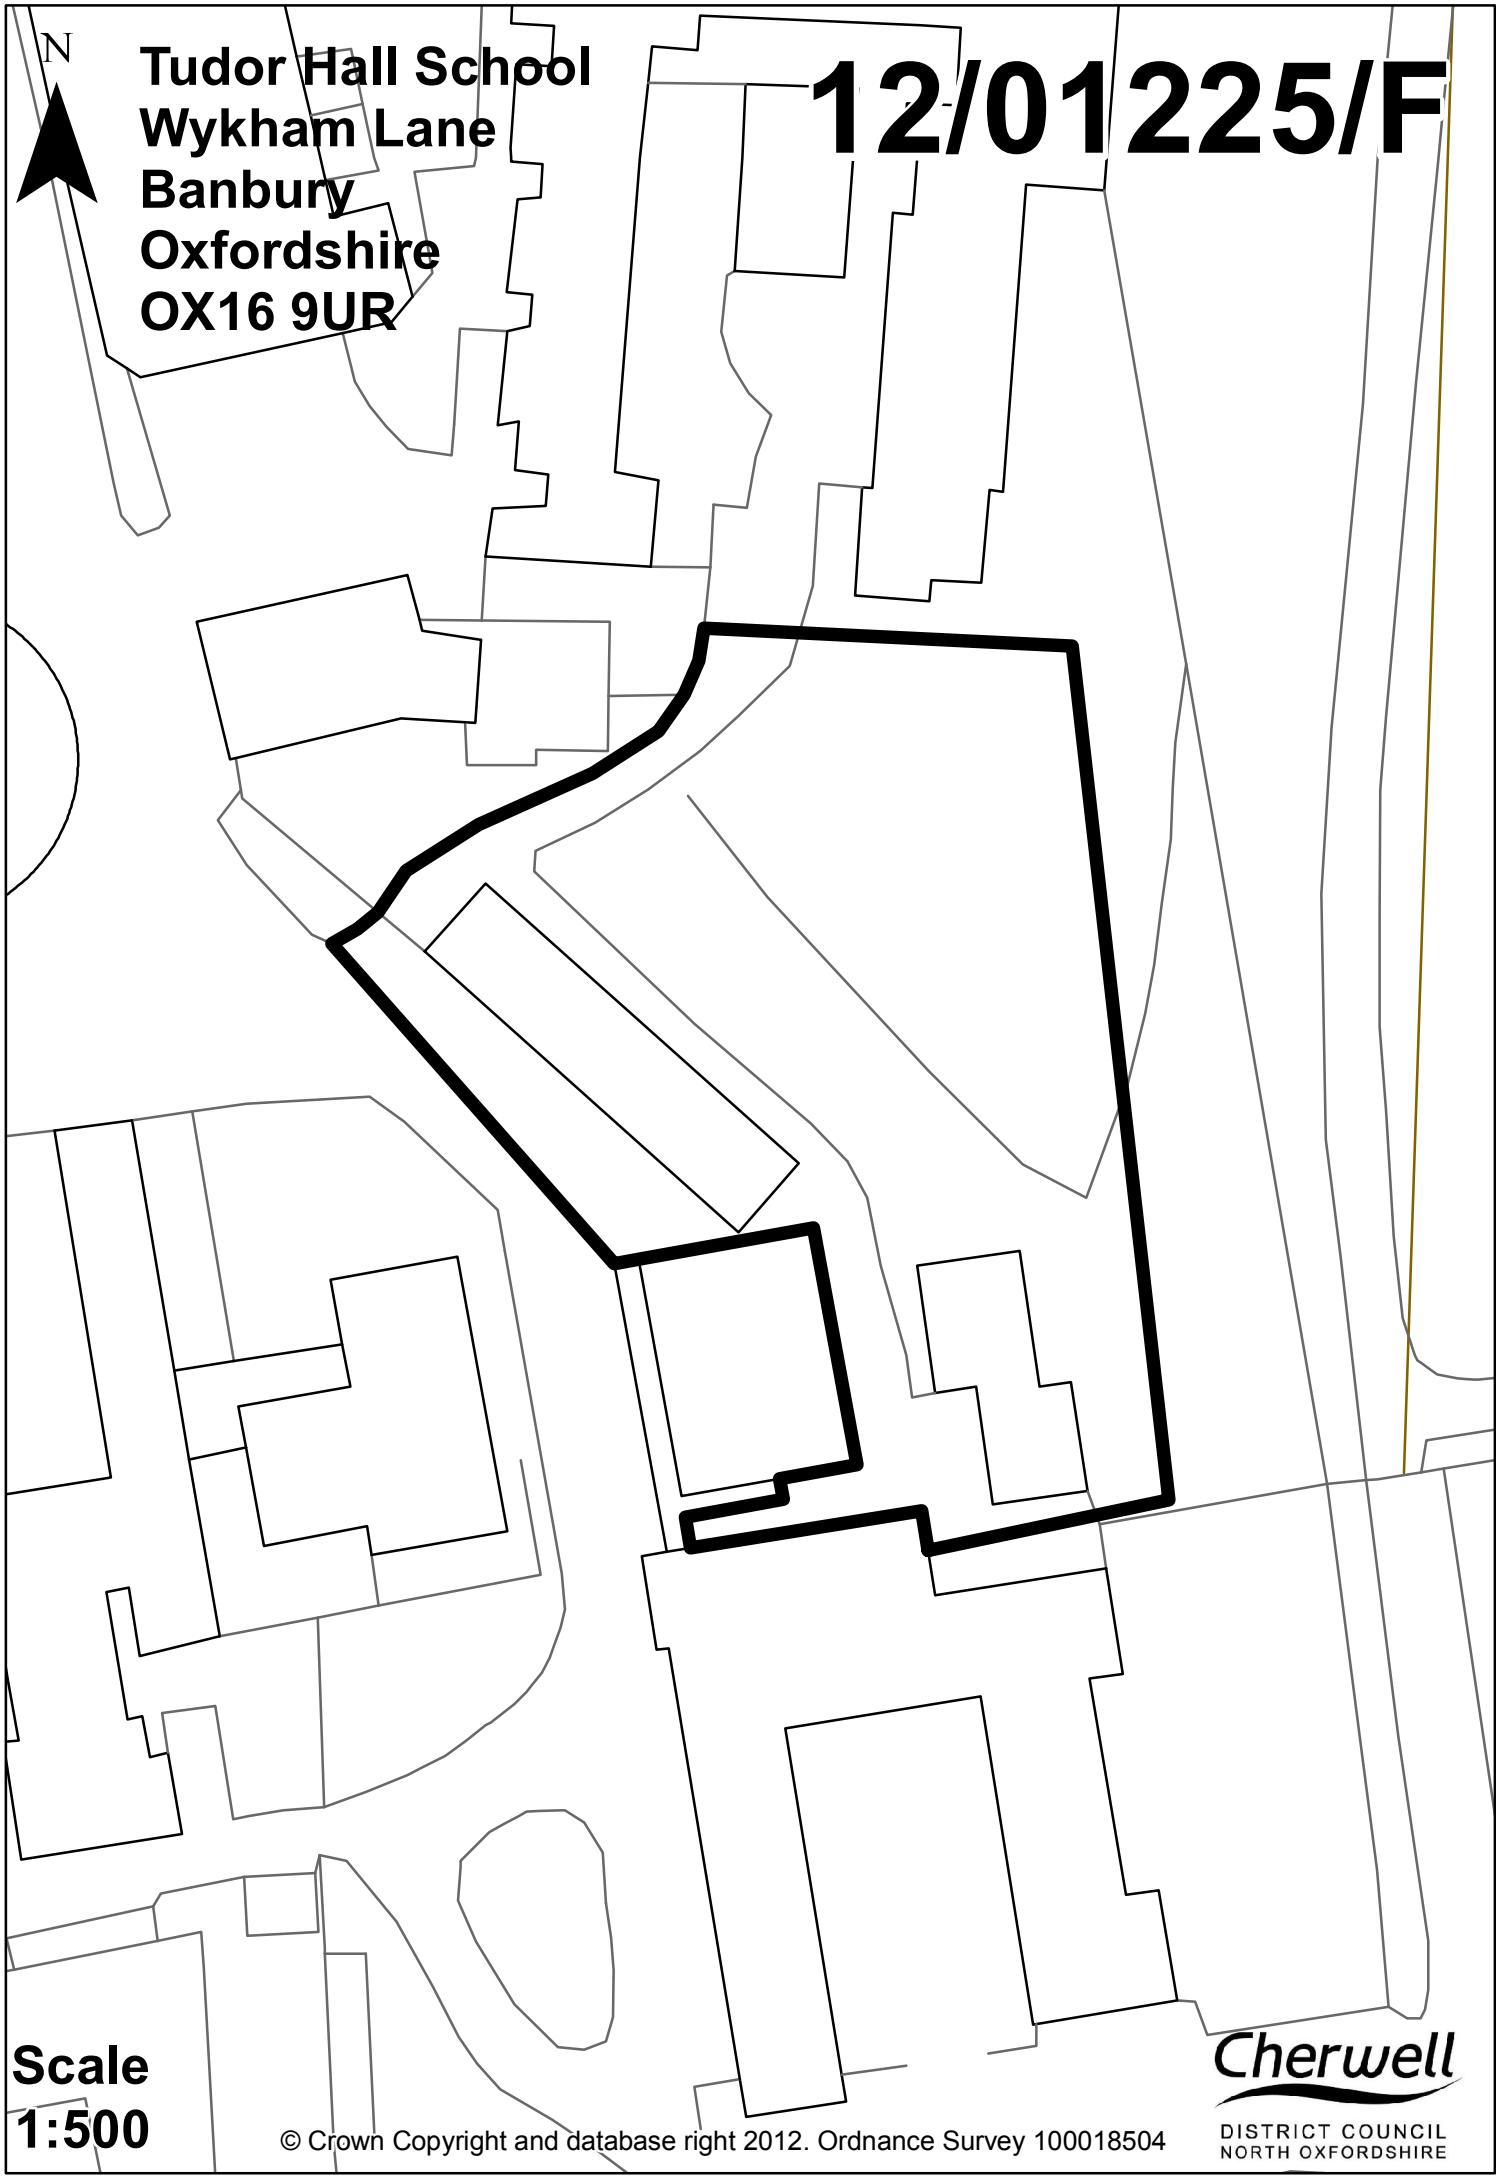

**Tudor Hall School  
Wykham Lane  
Banbury  
Oxfordshire  
OX16 9UR**

**12/01225/F**

**Scale  
1:500**

© Crown Copyright and database right 2012. Ordnance Survey 100018504

***Cherwell***  
DISTRICT COUNCIL  
NORTH OXFORDSHIRE