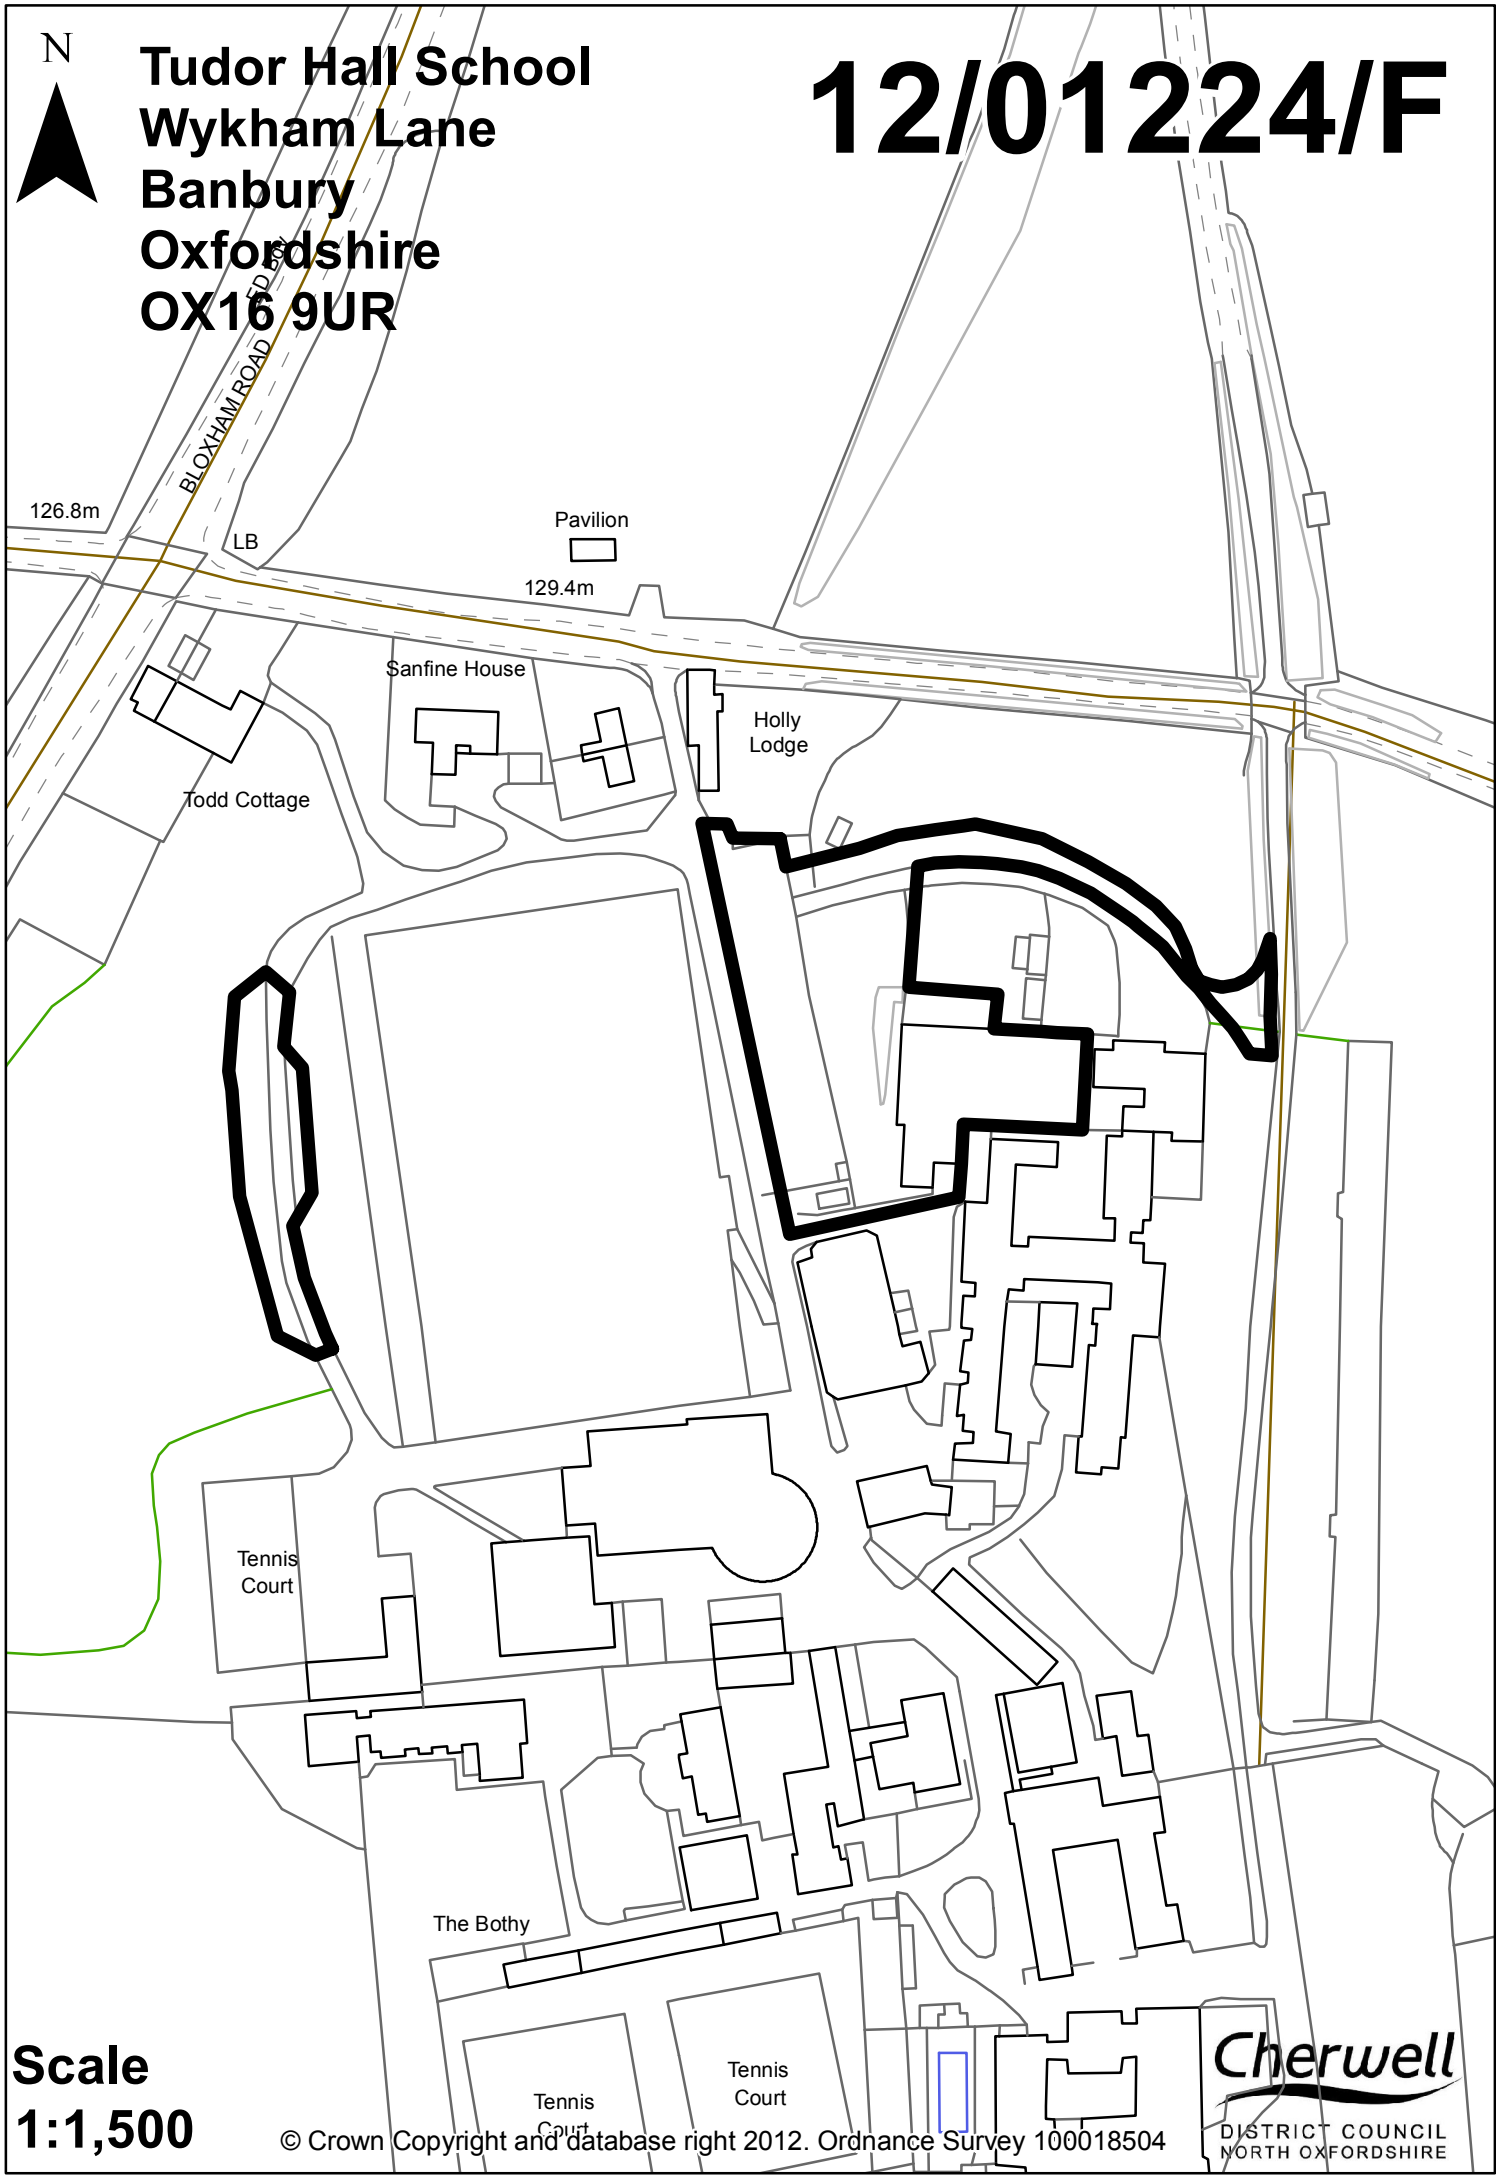

**Tudor Hall School**  
**Wykham Lane**  
**Banbury**  
**Oxfordshire**  
**OX16 9UR**

# 12/01224/F

**Scale**  
**1:1,500**

© Crown Copyright and database right 2012. Ordnance Survey 100018504

***Cherwell***  
DISTRICT COUNCIL  
NORTH OXFORDSHIRE