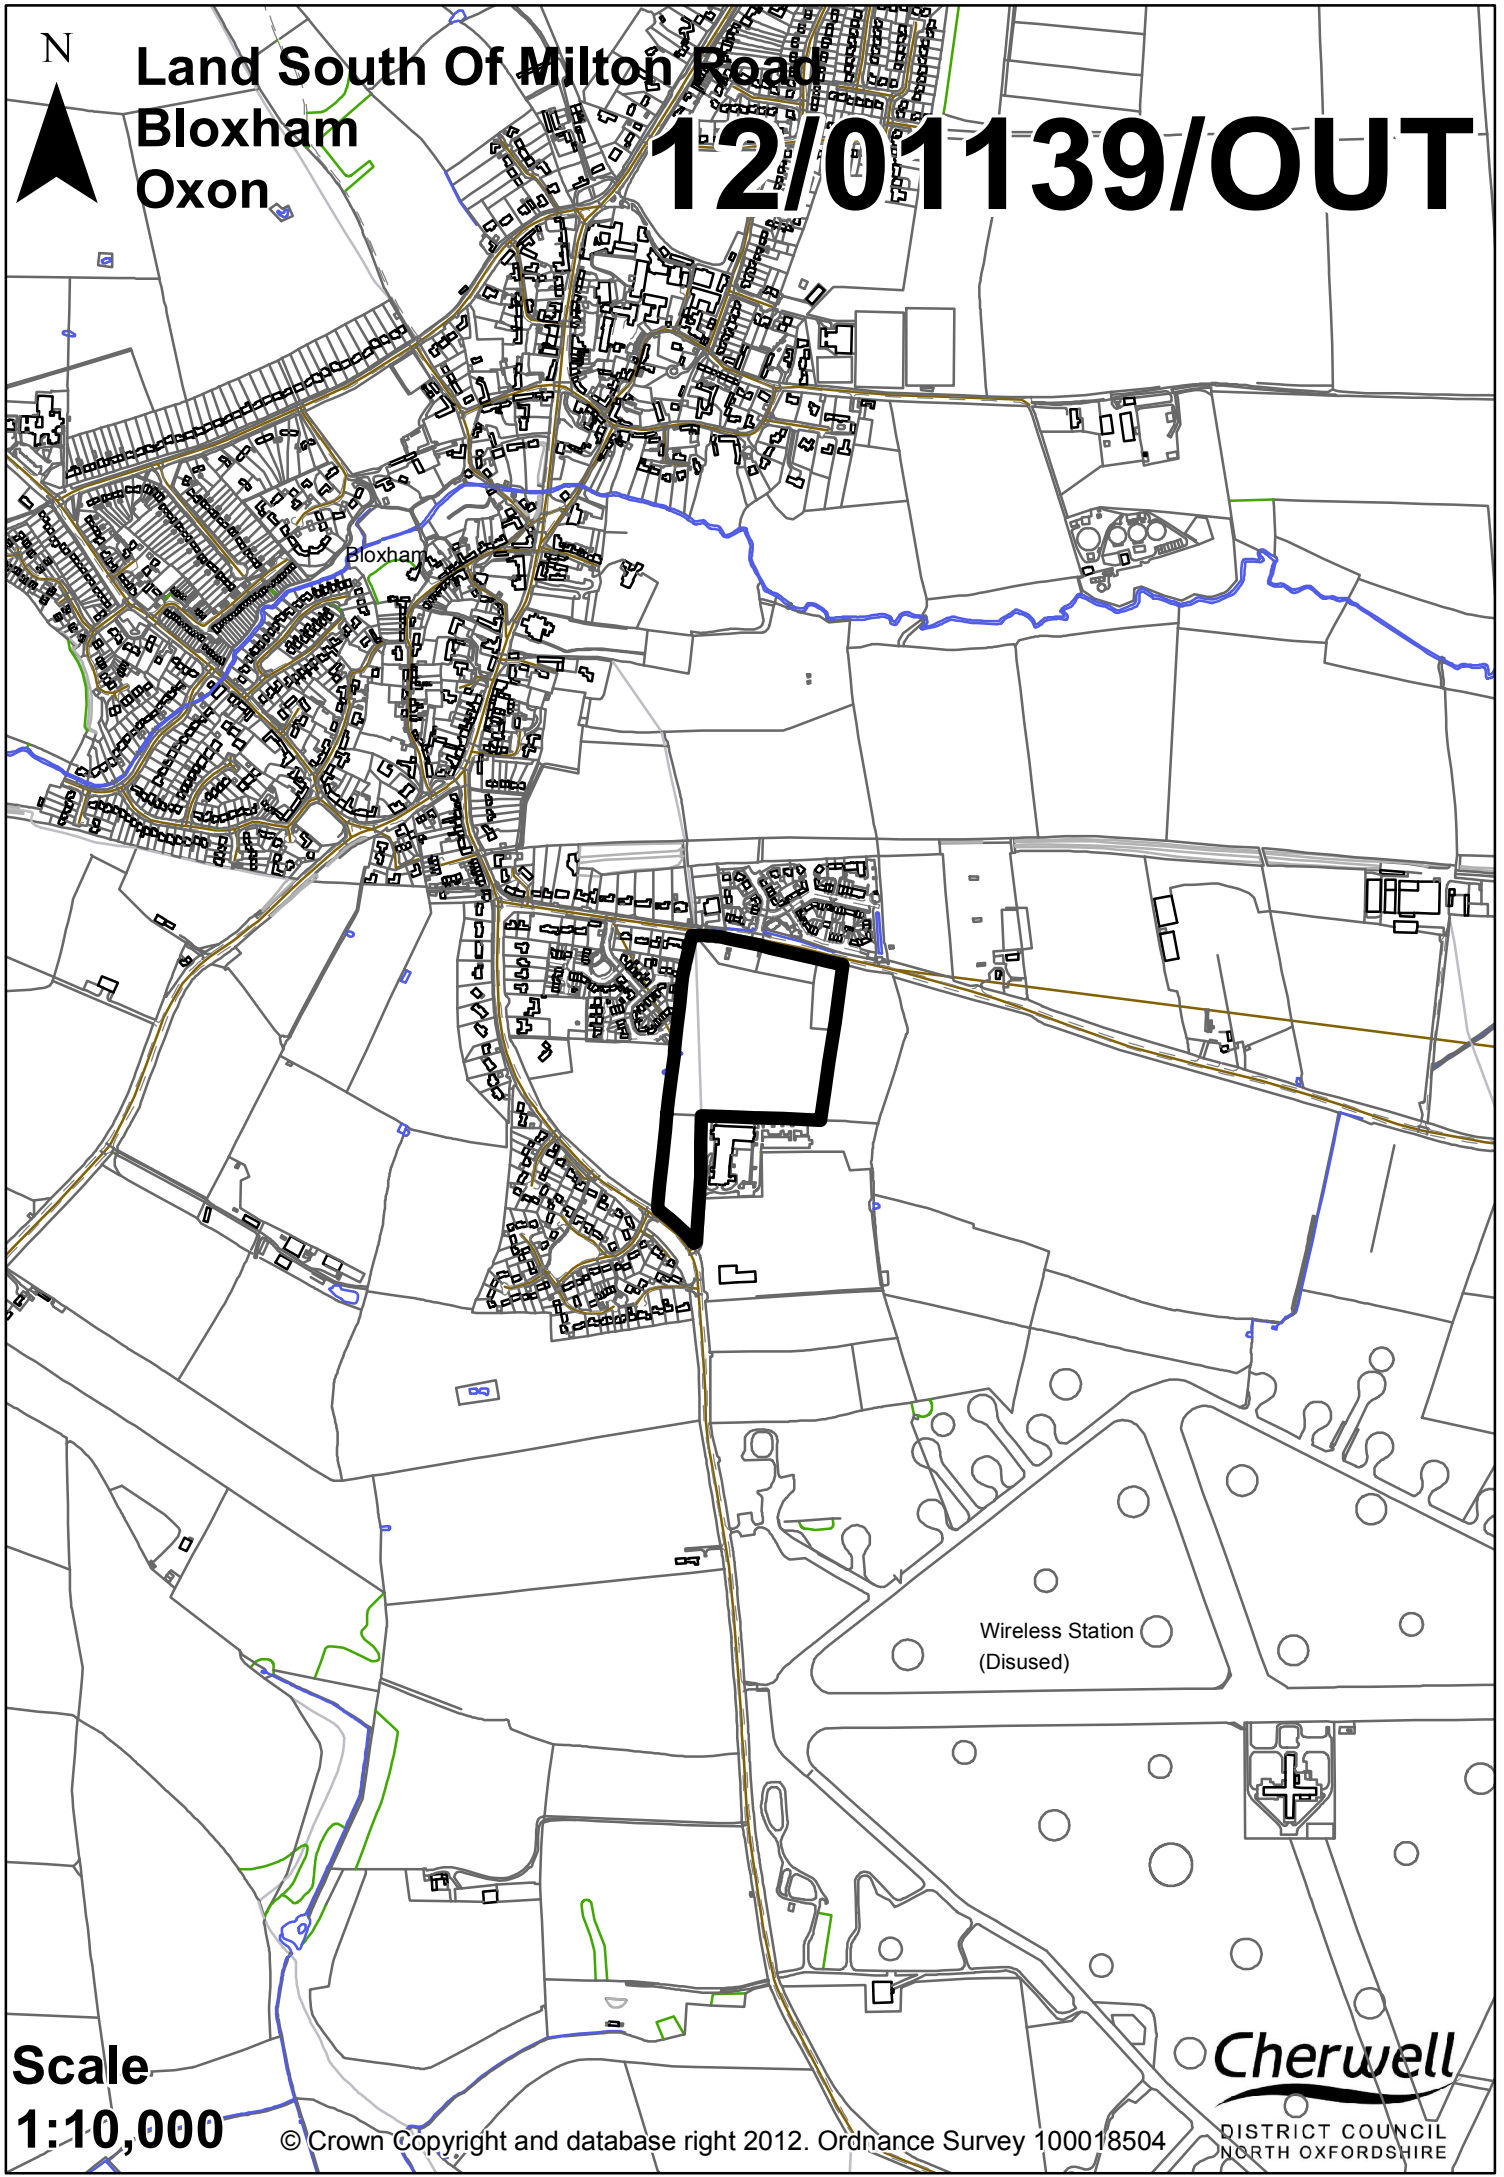

Land South Of Milton Road
Bloxham
Oxon.

12/01139/OUT

Bloxham

Wireless Station
(Disused)

Scale
1:10,000

© Crown Copyright and database right 2012. Ordnance Survey 100018504

Cherwell
DISTRICT COUNCIL
NORTH OXFORDSHIRE