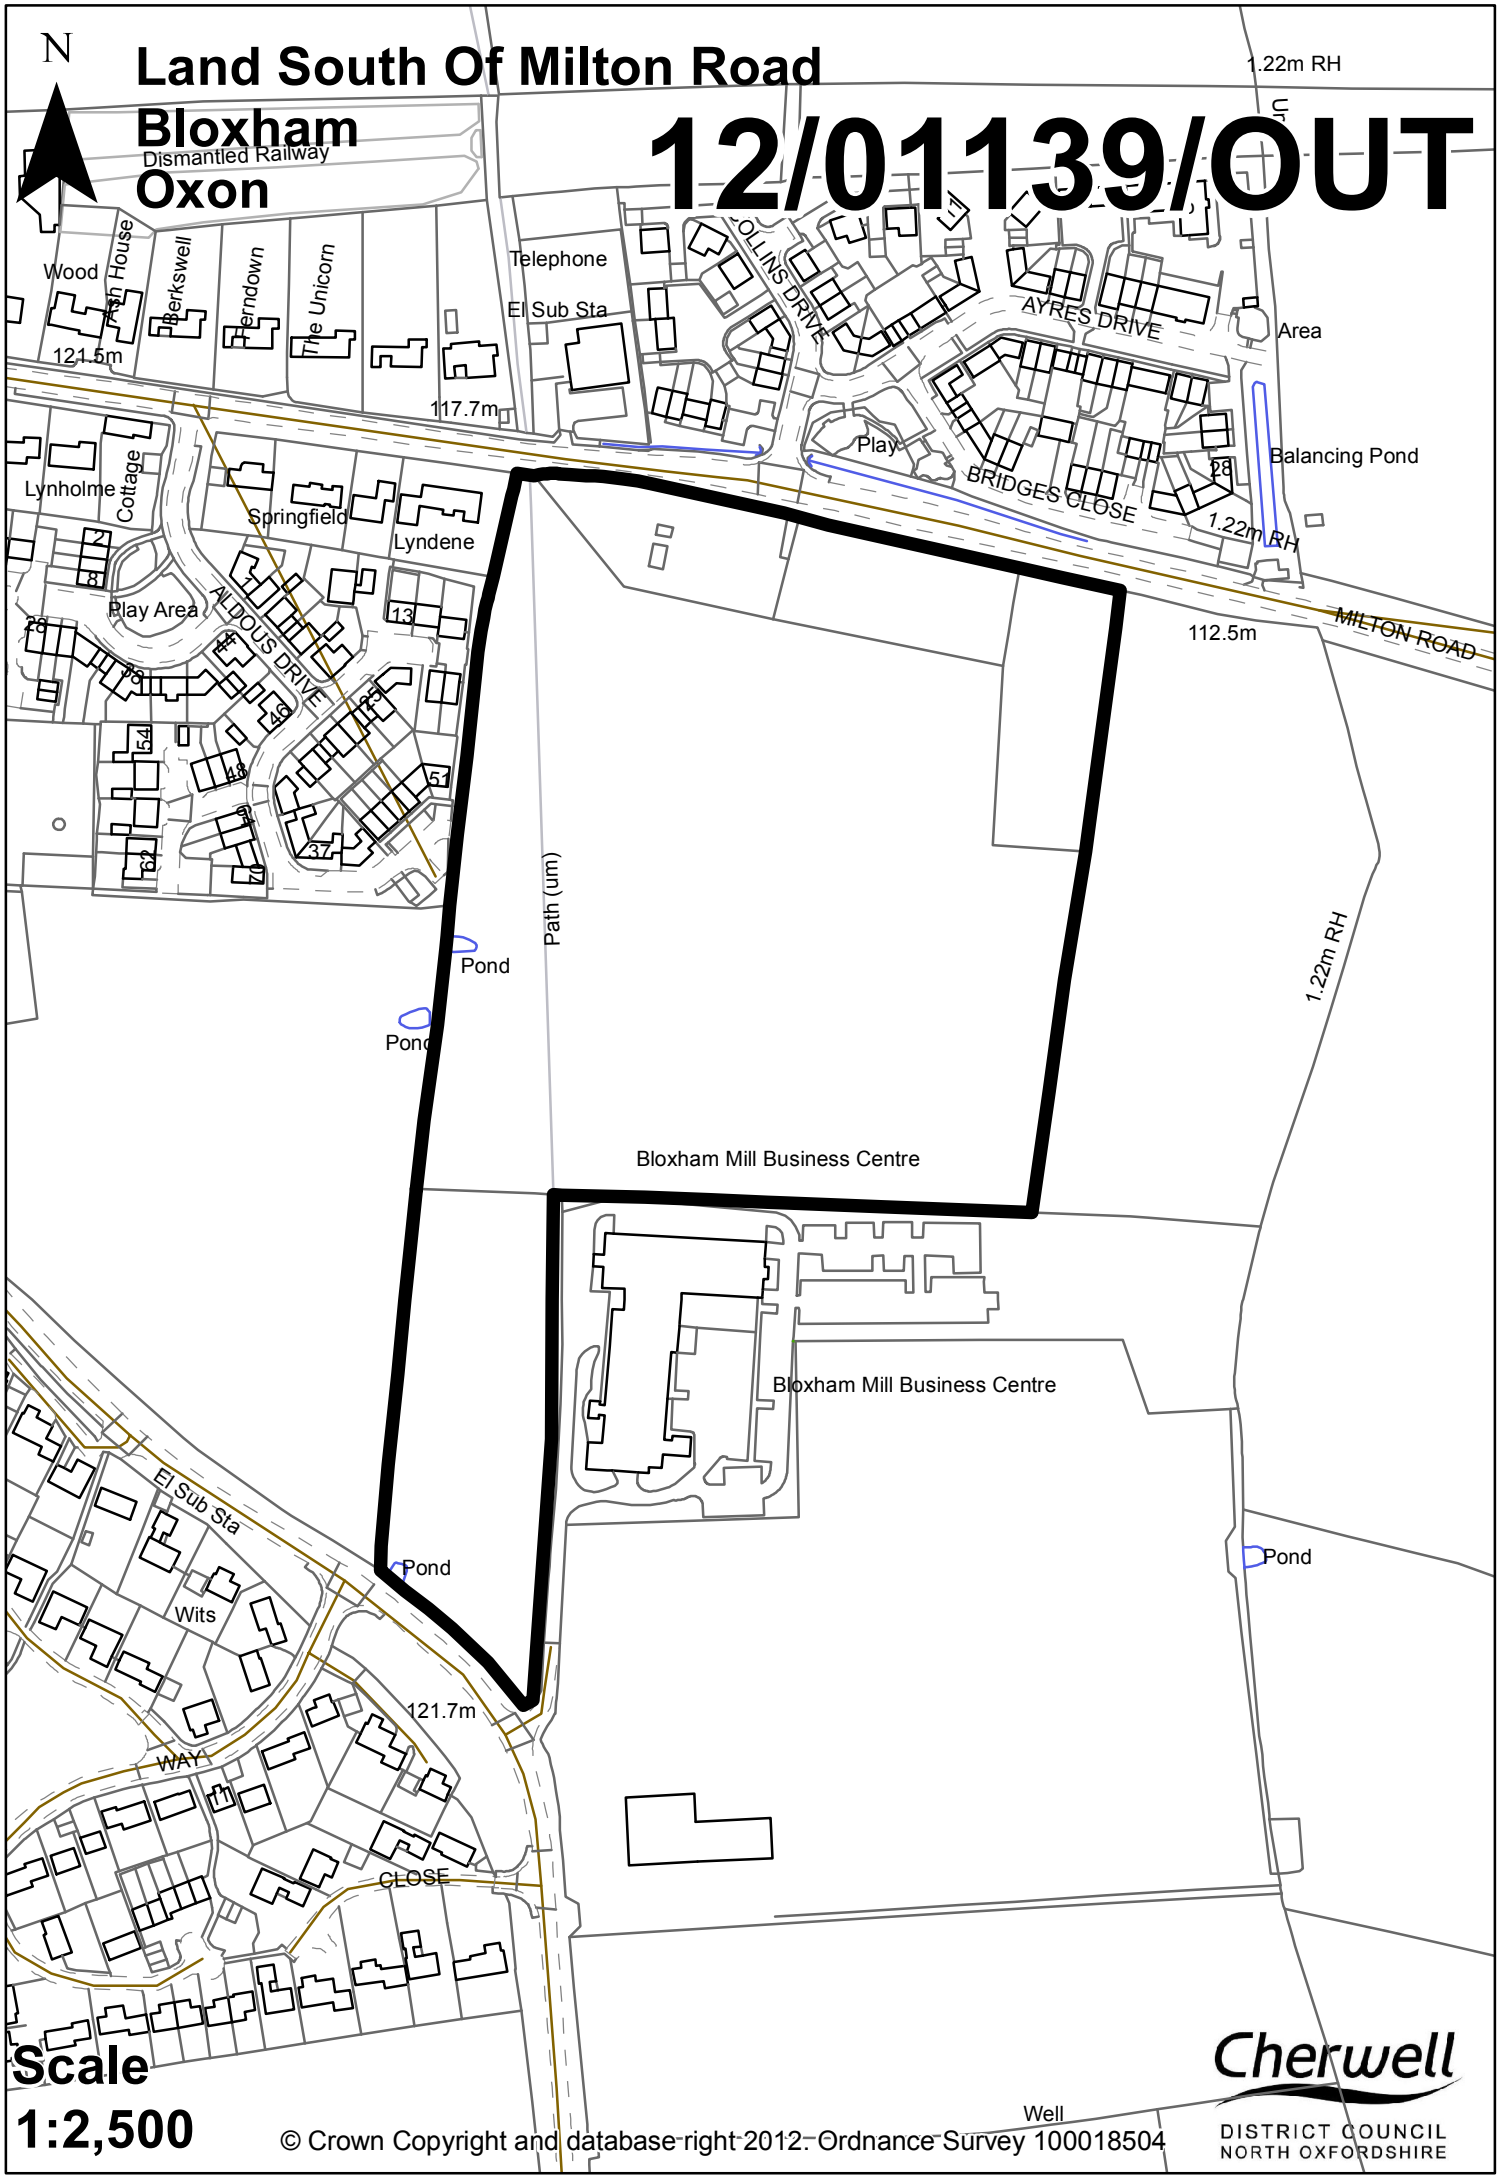

N

Land South Of Milton Road

Bloxham Dismantled Railway Oxon

12/01139/OUT

1.22m RH

Scale
1:2,500

© Crown Copyright and database-right 2012. Ordnance Survey 100018504

Cherwell