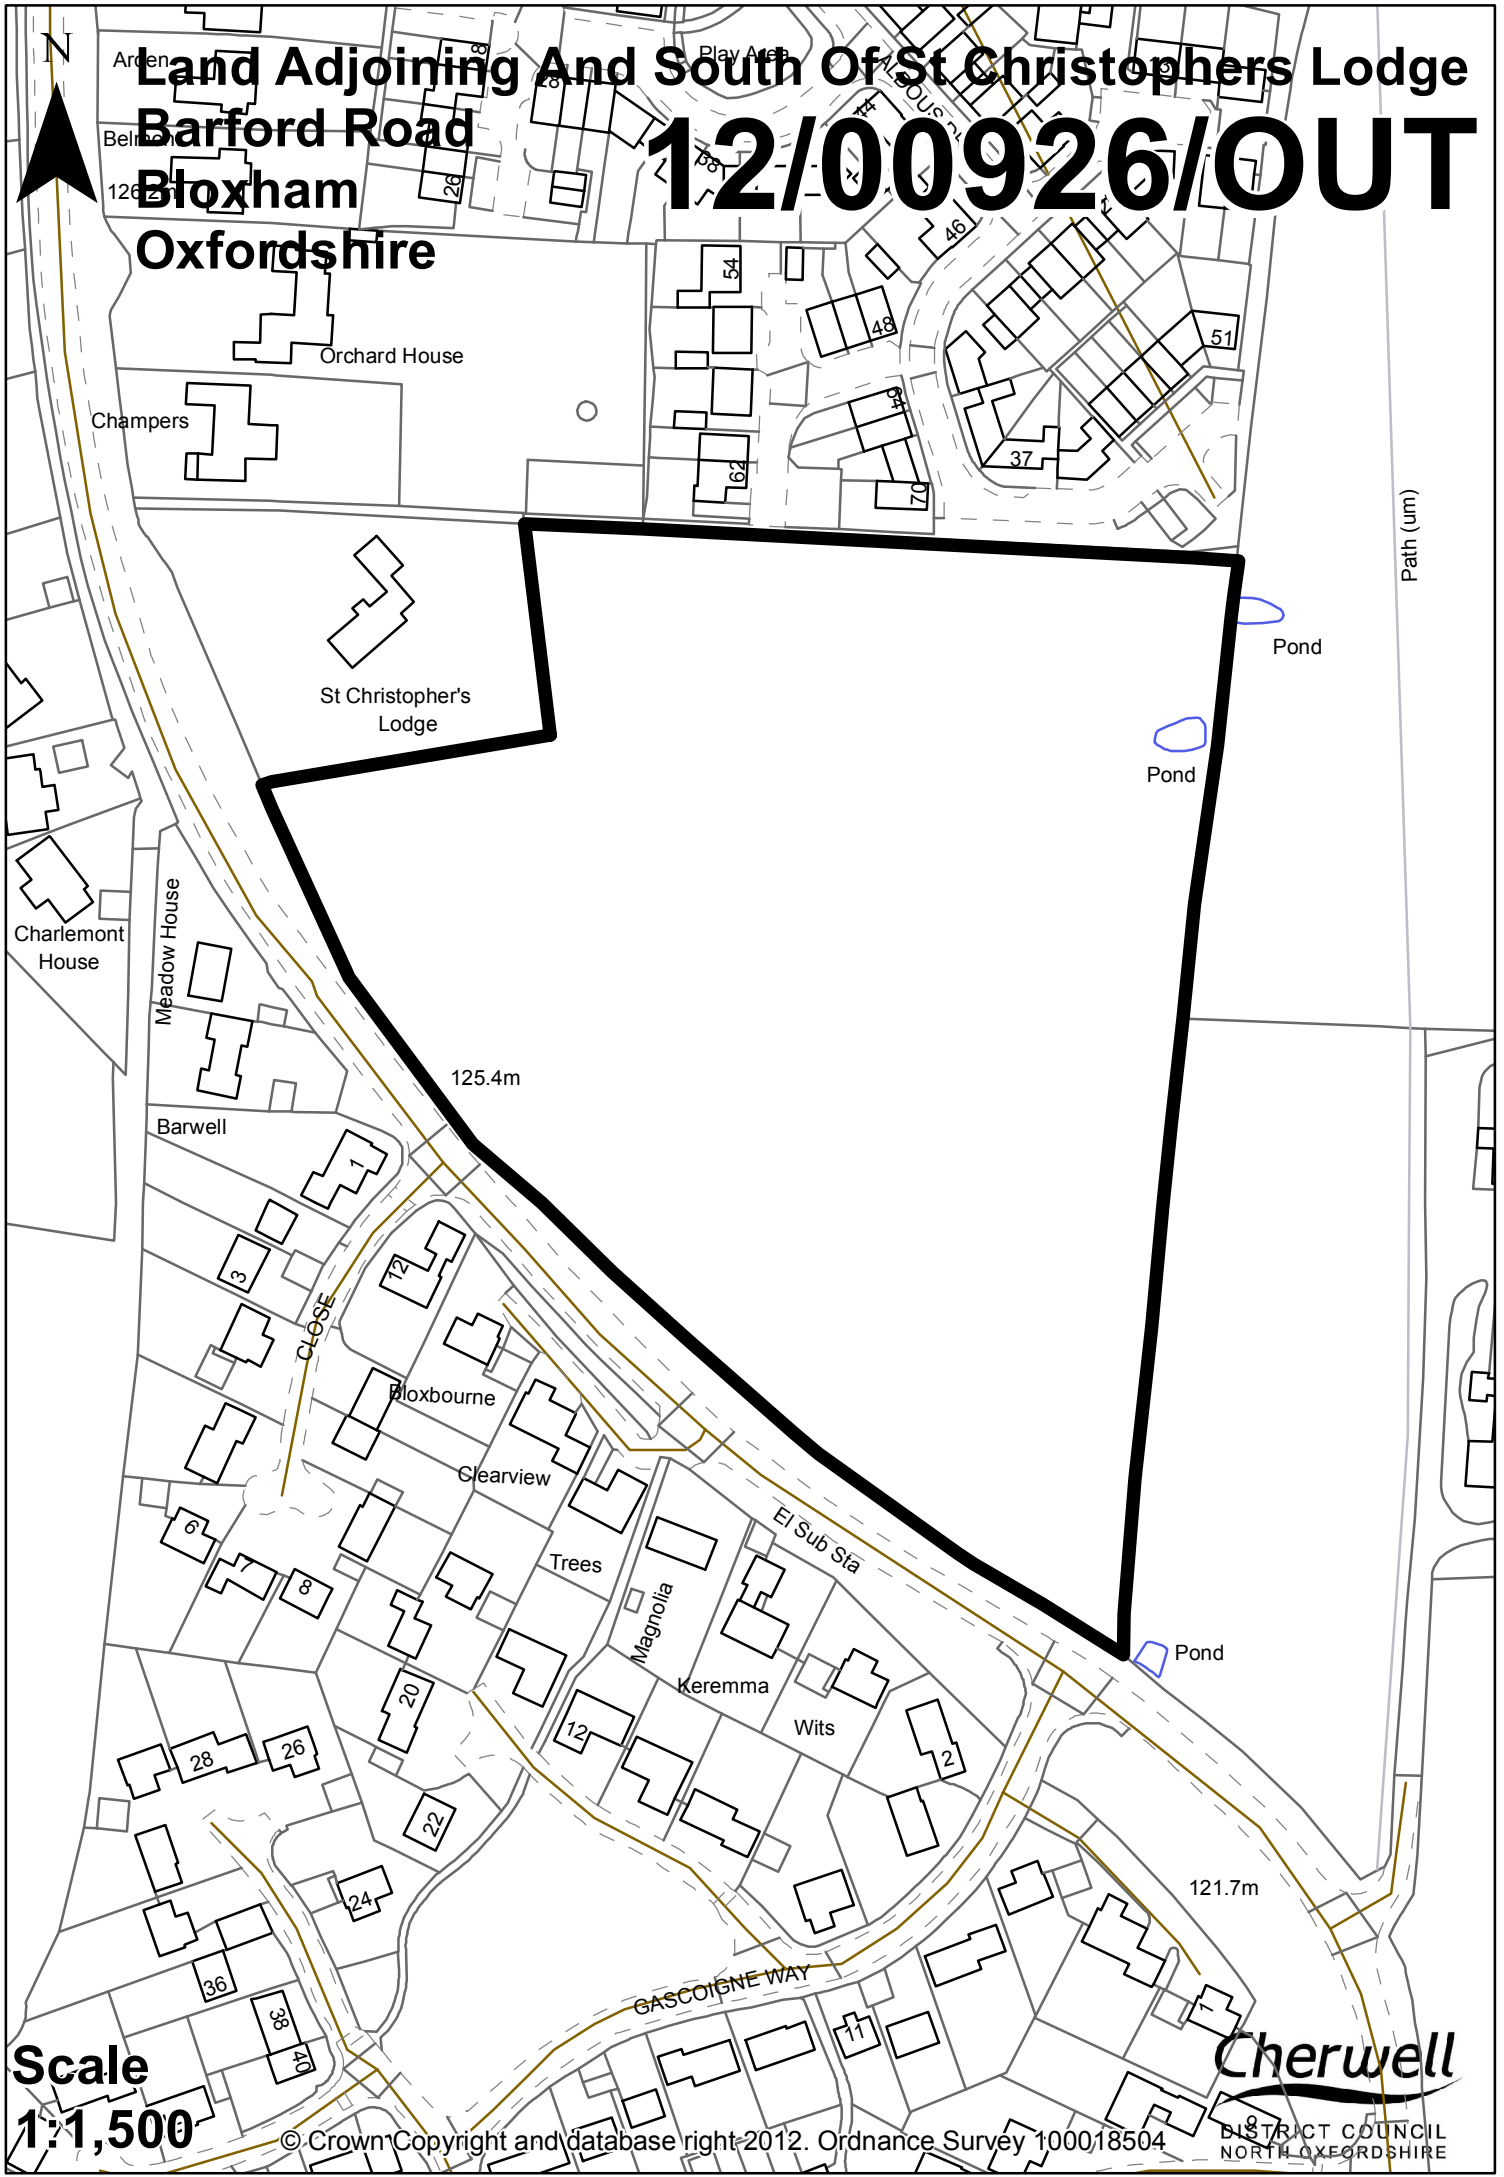

Land Adjoining And South Of St Christophers Lodge Barford Road Bloxham Oxfordshire

12/00926/OUT

Scale
1:1,500