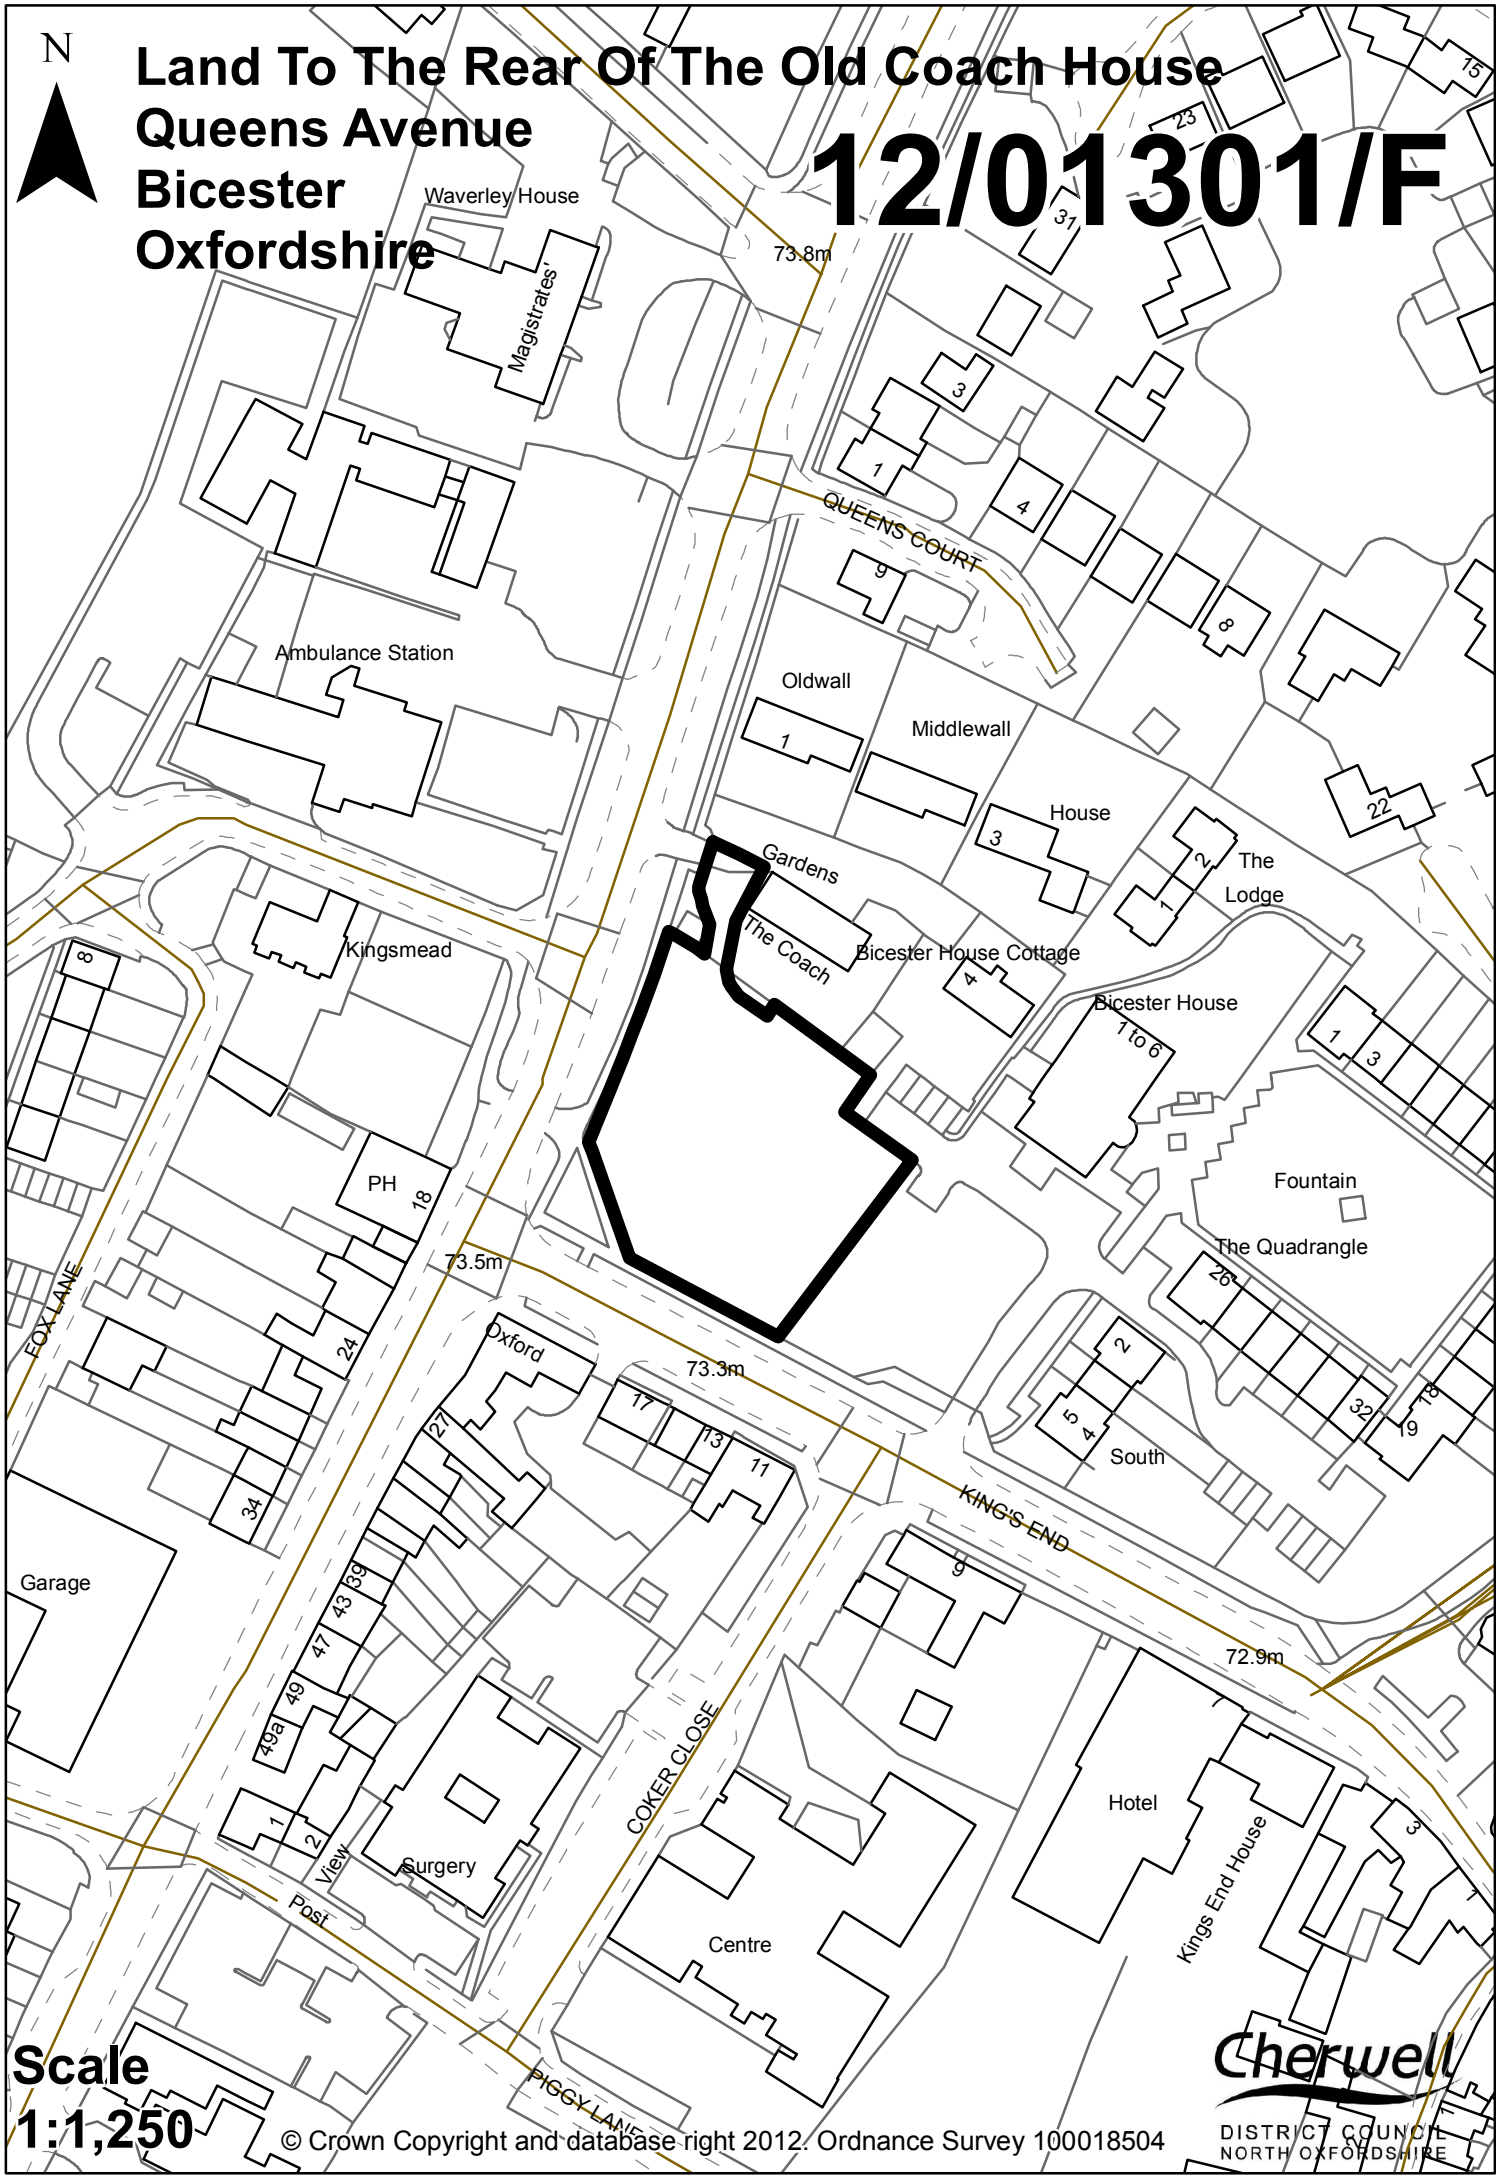

**Land To The Rear Of The Old Coach House  
Queens Avenue  
Bicester  
Oxfordshire**

**12/01301/F**

**Scale  
1:1,250**