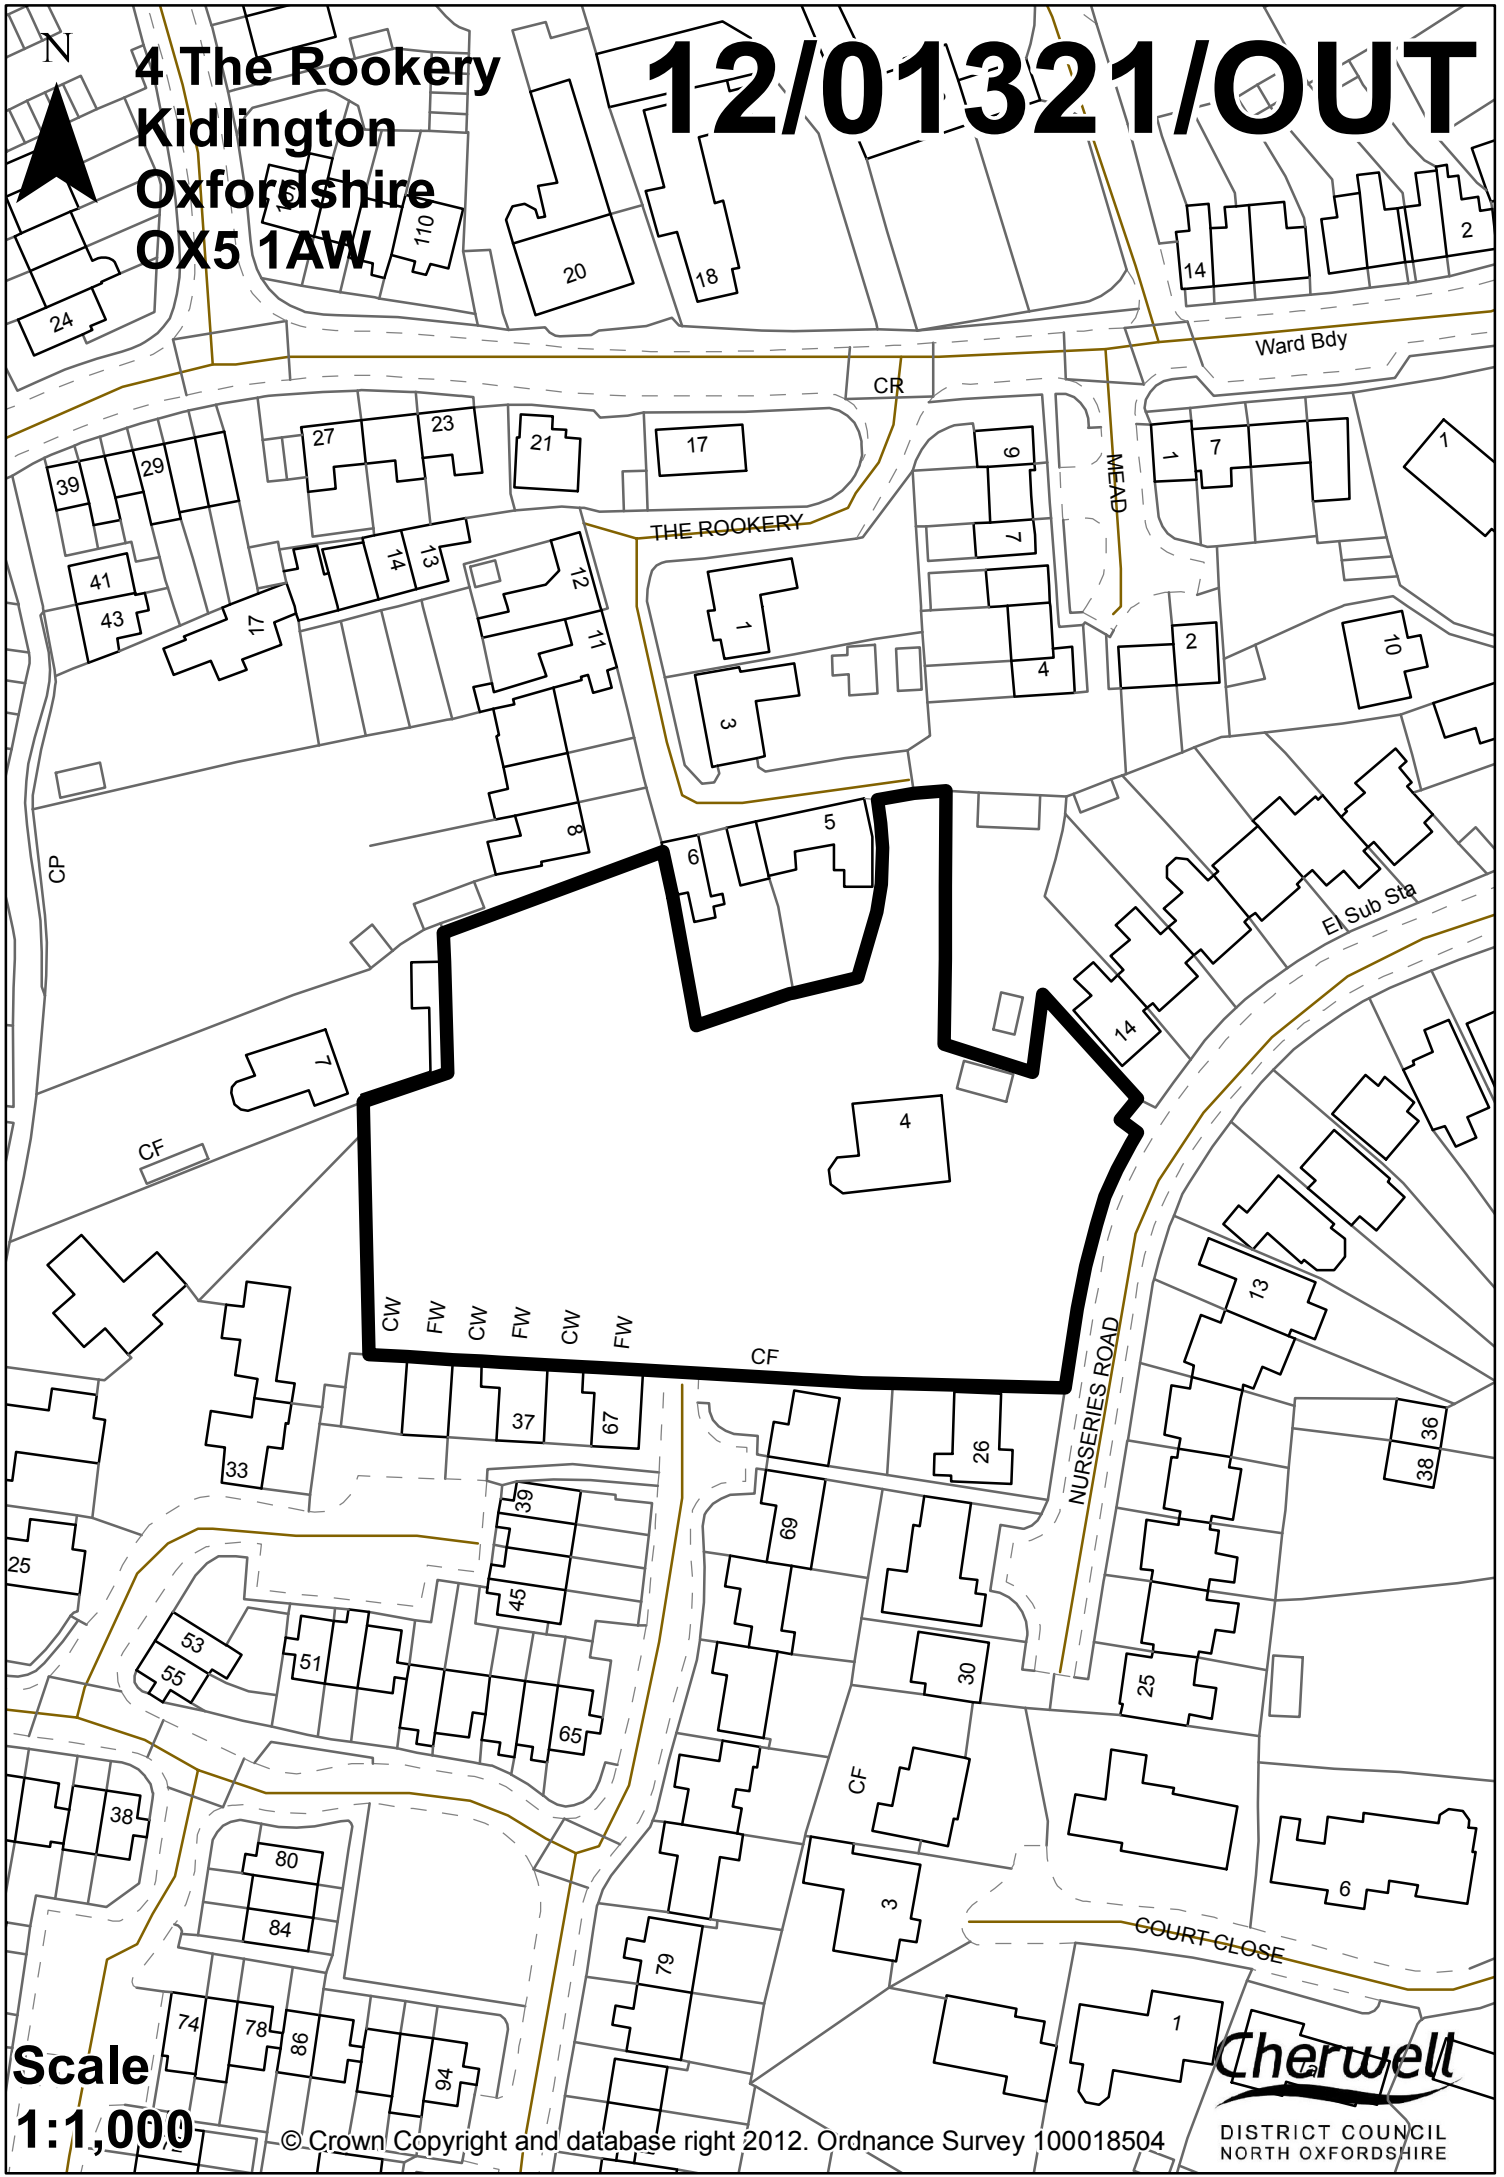

4 The Rookery
Kidlington
Oxfordshire
OX5 1AW

12/01321/OUT

Scale
1:1,000

© Crown Copyright and database right 2012. Ordnance Survey 100018504

Cherwell
DISTRICT COUNCIL
NORTH OXFORDSHIRE