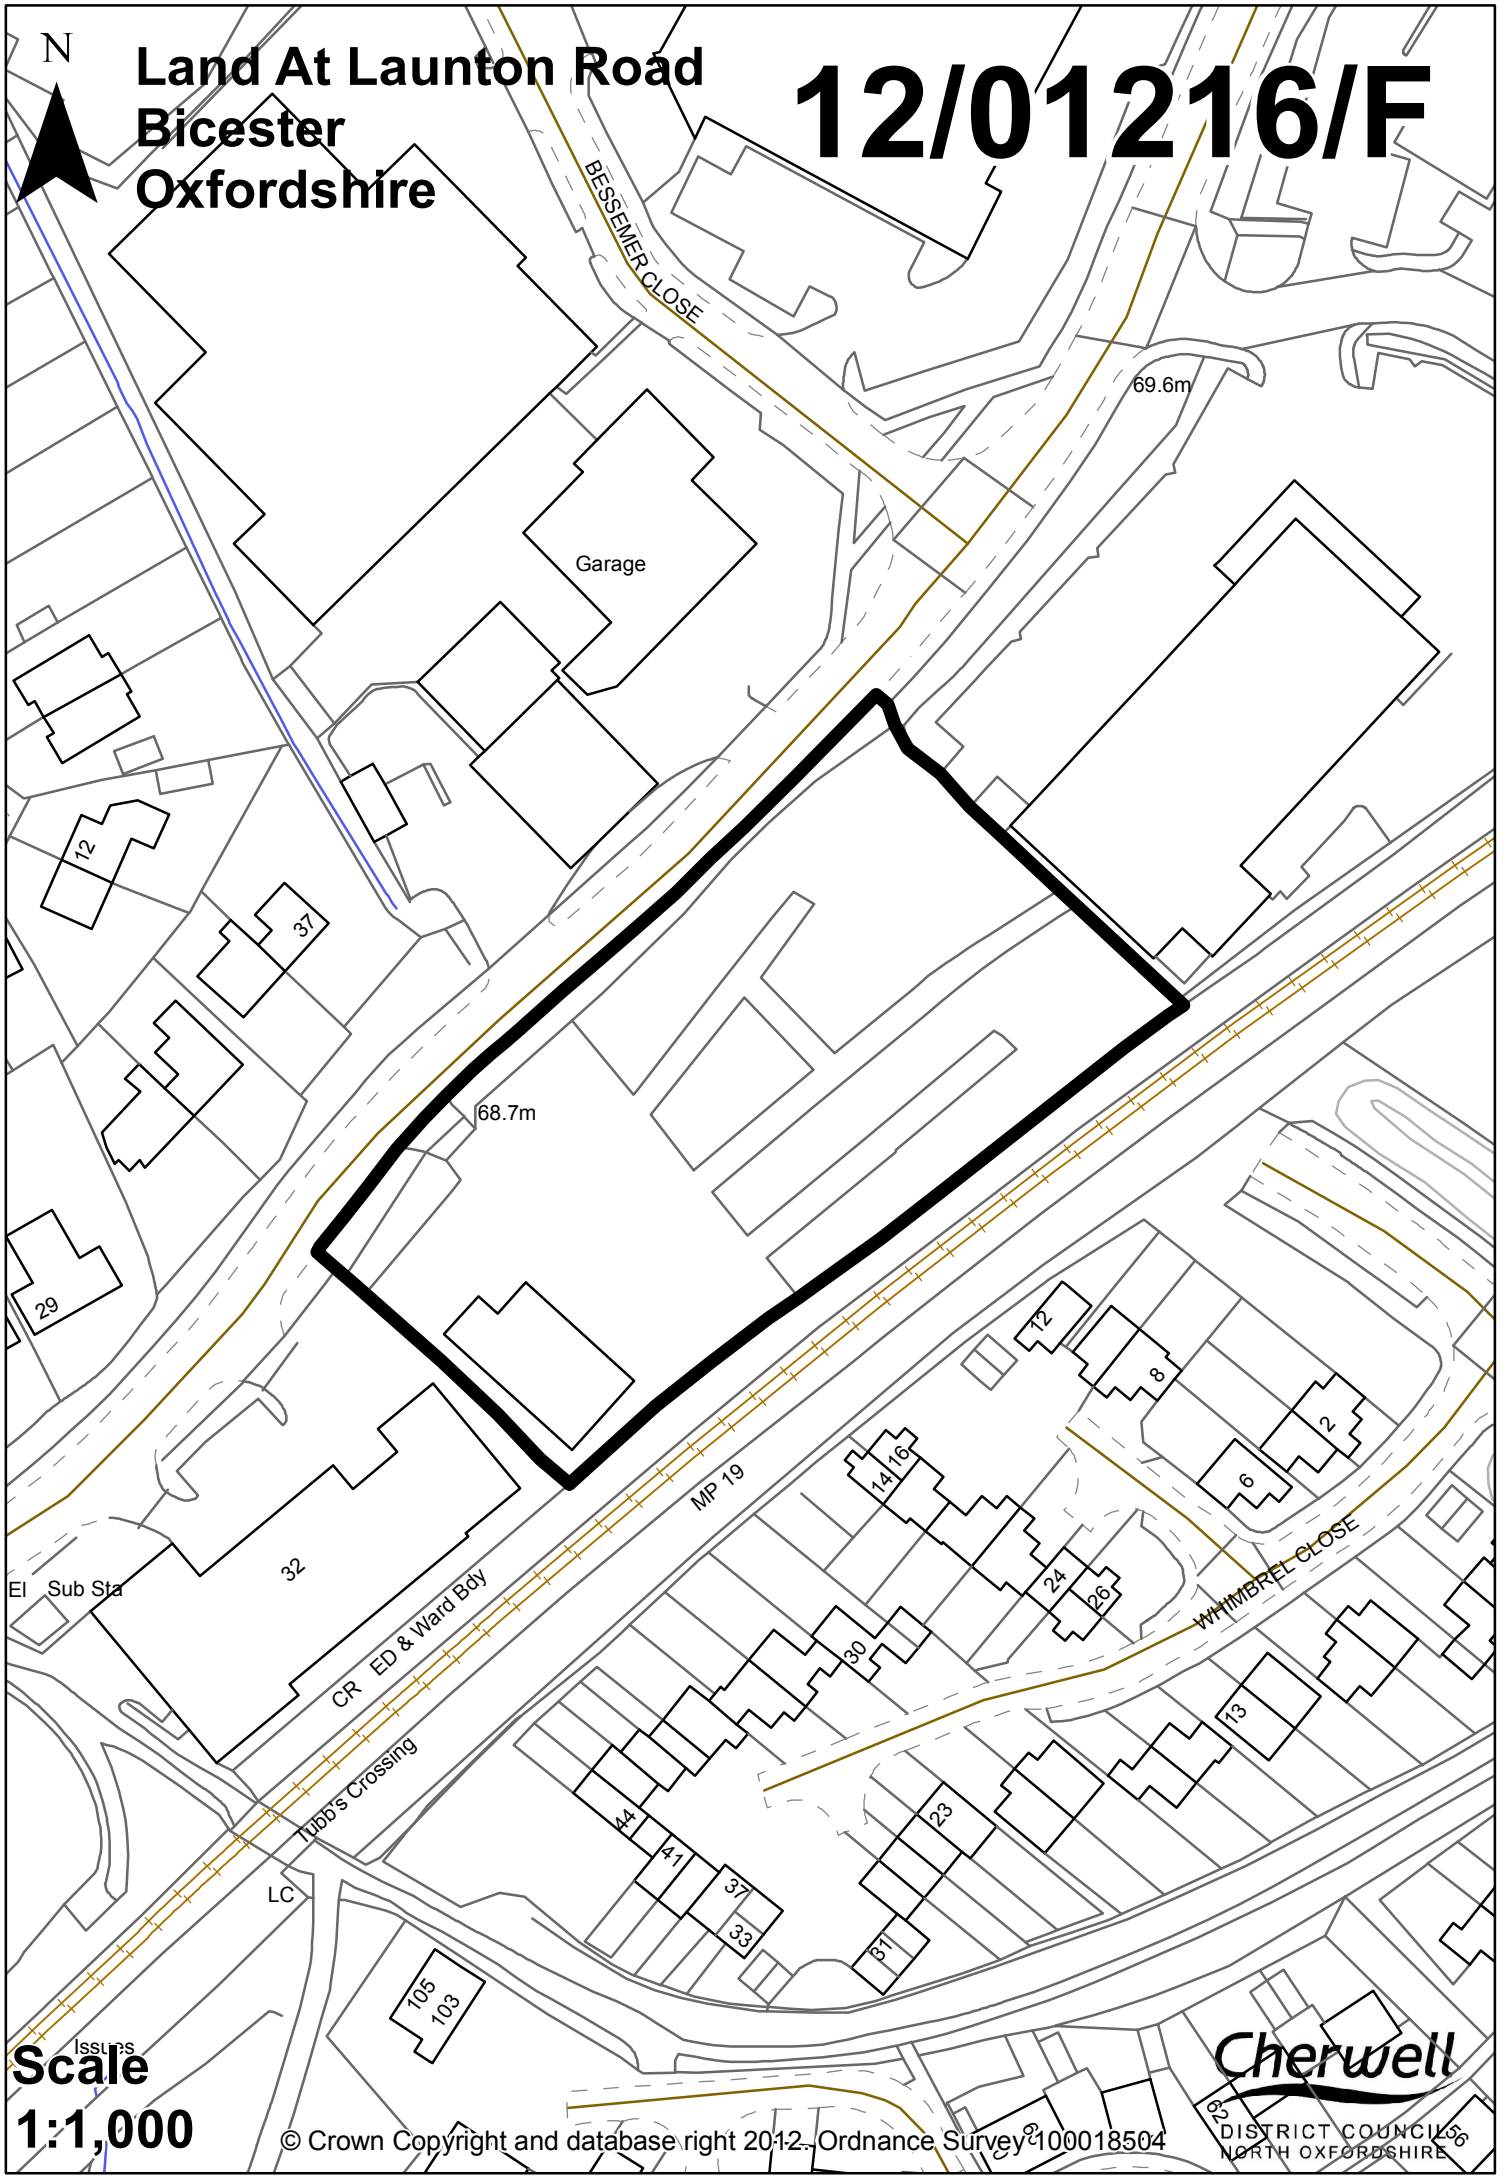

Land At Launton Road
Bicester
Oxfordshire

12/01216/F

Scale
1:1,000