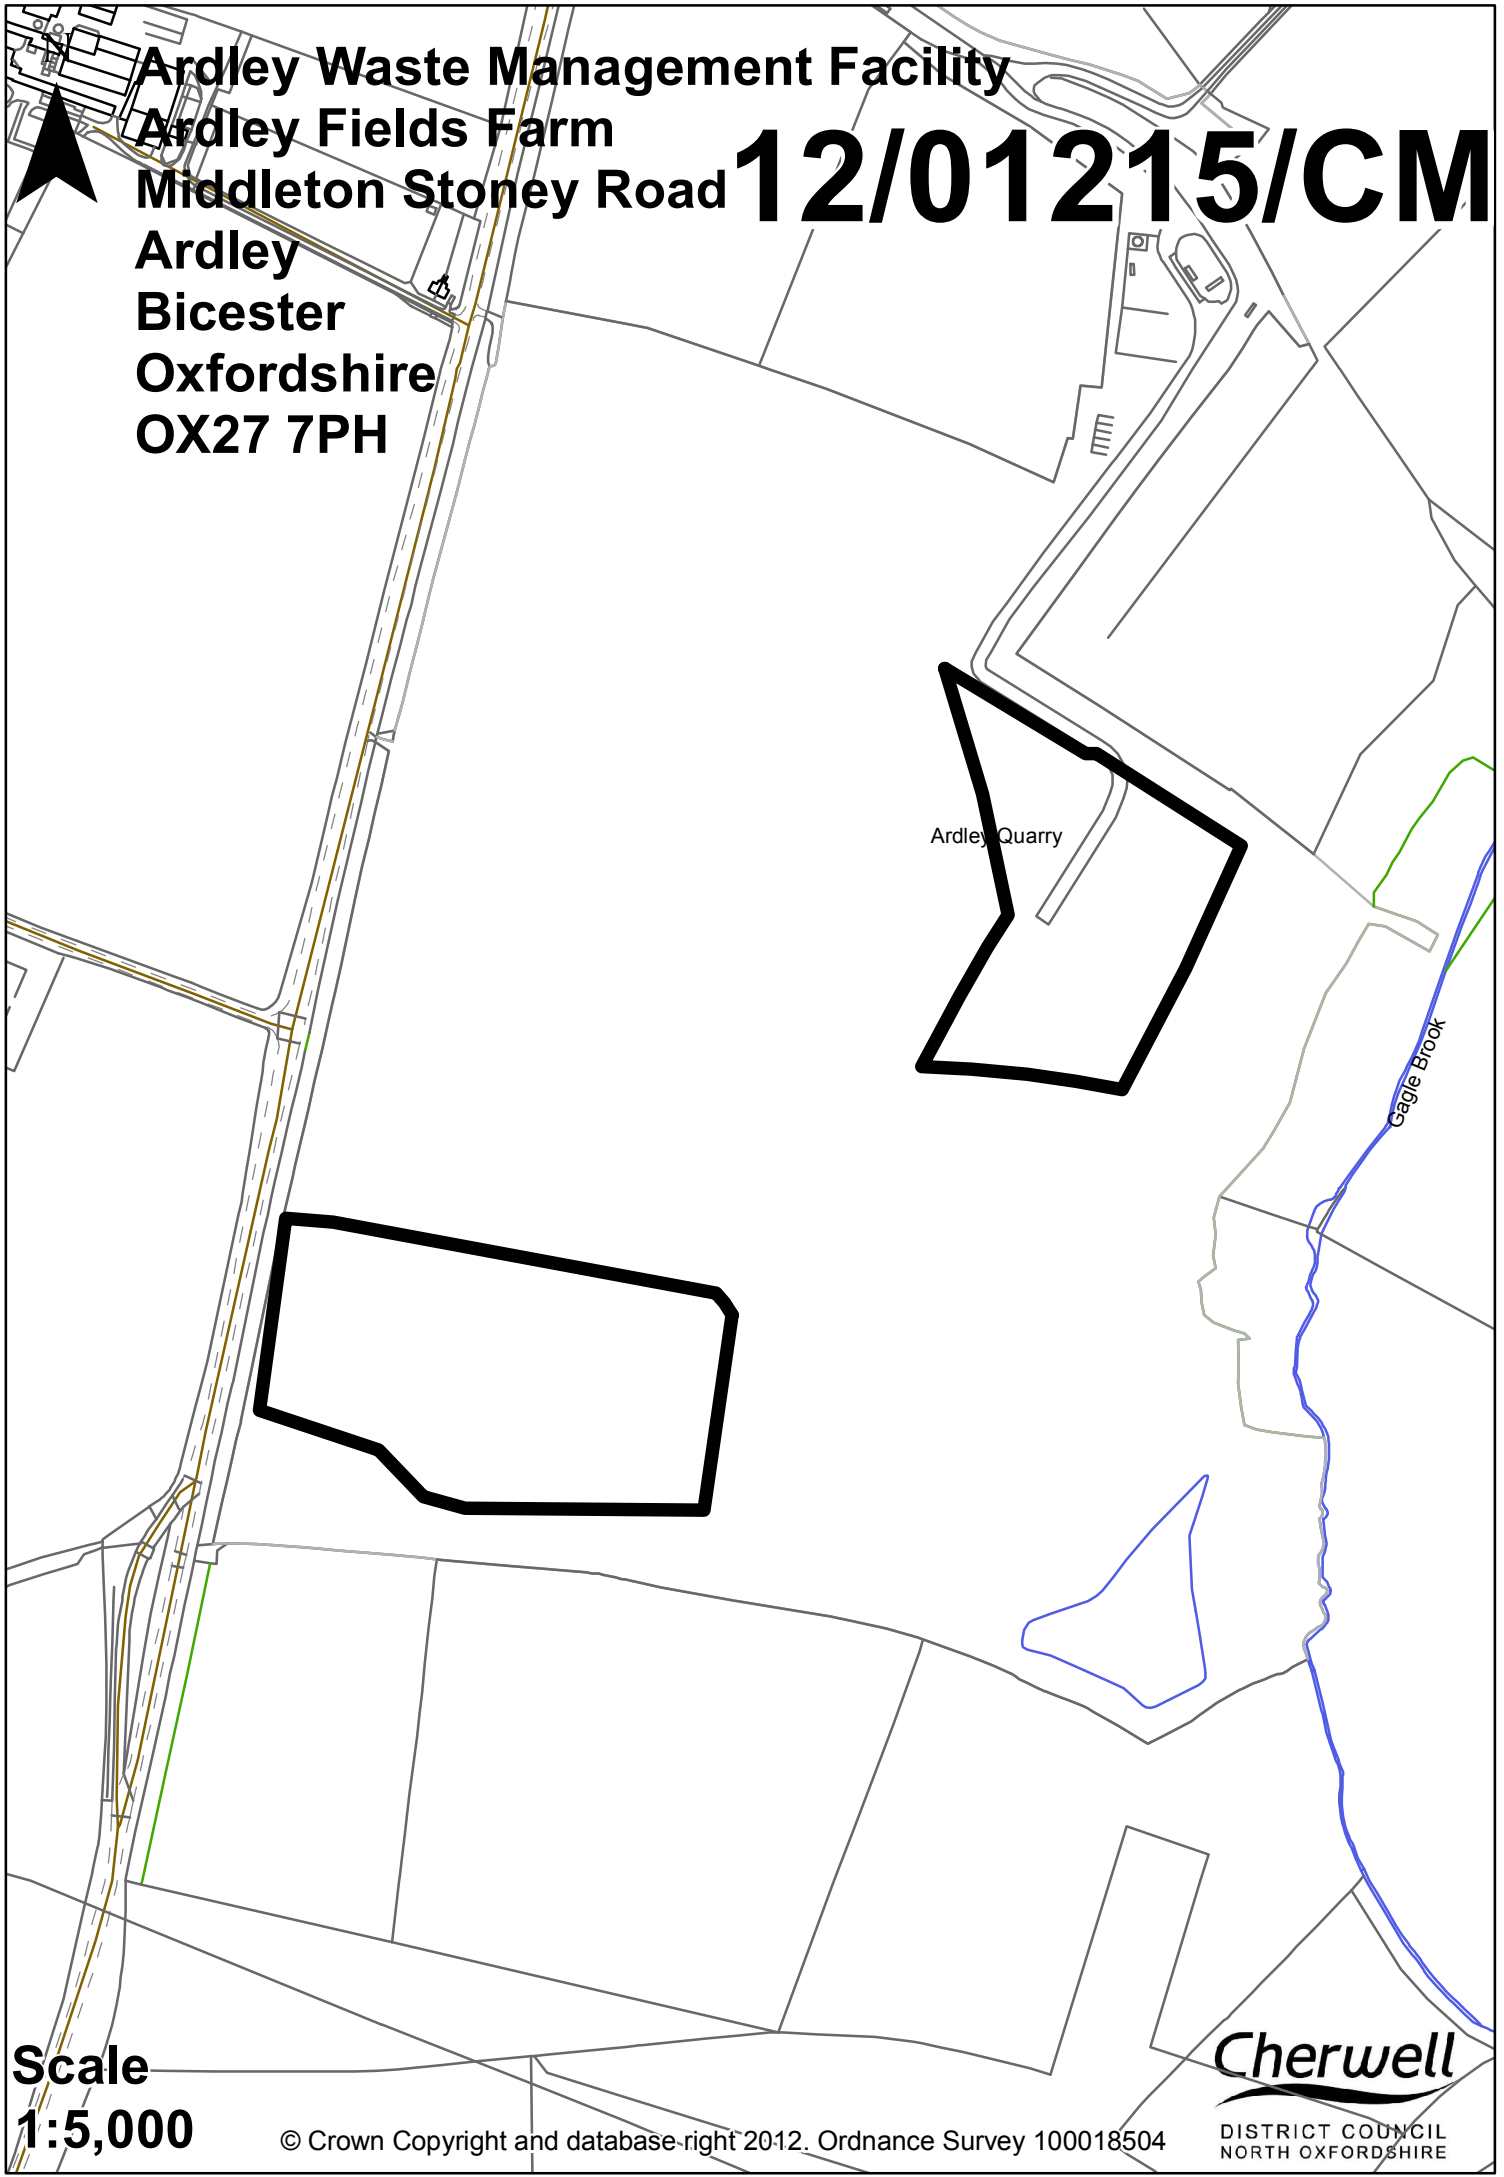

Ardley Waste Management Facility
Ardley Fields Farm
Middleton Stoney Road
Ardley
Bicester
Oxfordshire
OX27 7PH

12/01215/CM

Ardley Quarry

Cagle Brook

Scale
1:5,000

© Crown Copyright and database-right 2012. Ordnance Survey 100018504