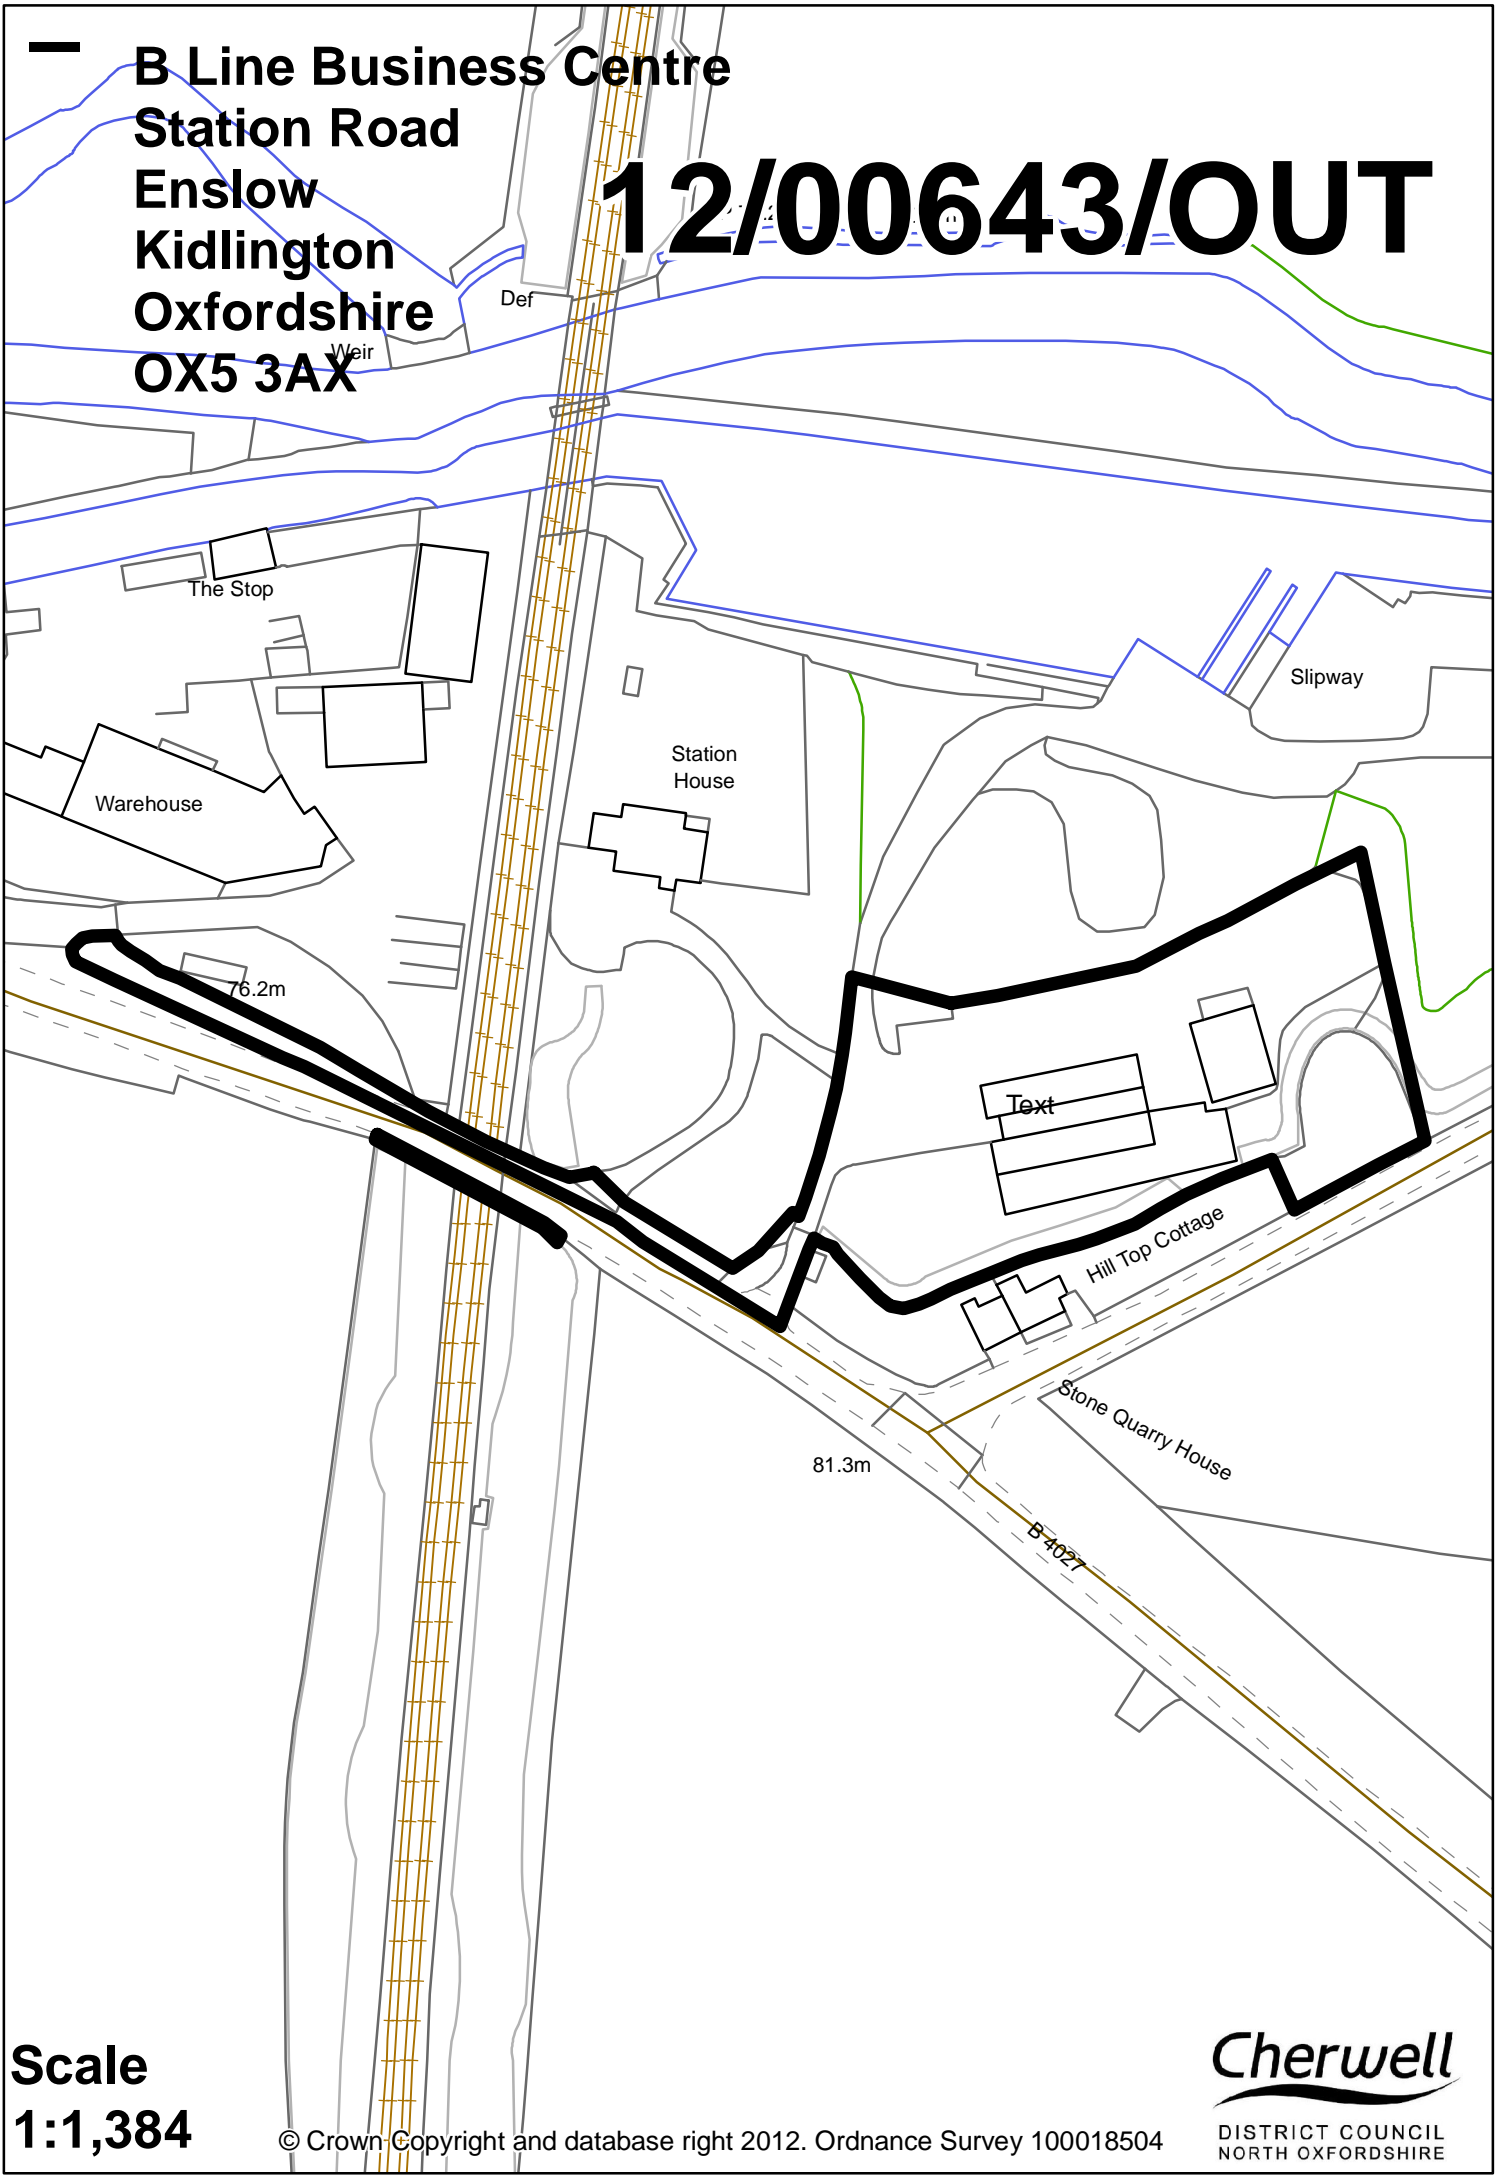

**B Line Business Centre
Station Road
Enslow
Kidlington
Oxfordshire
OX5 3AX**

12/00643/OUT

**Scale
1:1,384**

© Crown Copyright and database right 2012. Ordnance Survey 100018504

Cherwell
DISTRICT COUNCIL
NORTH OXFORDSHIRE