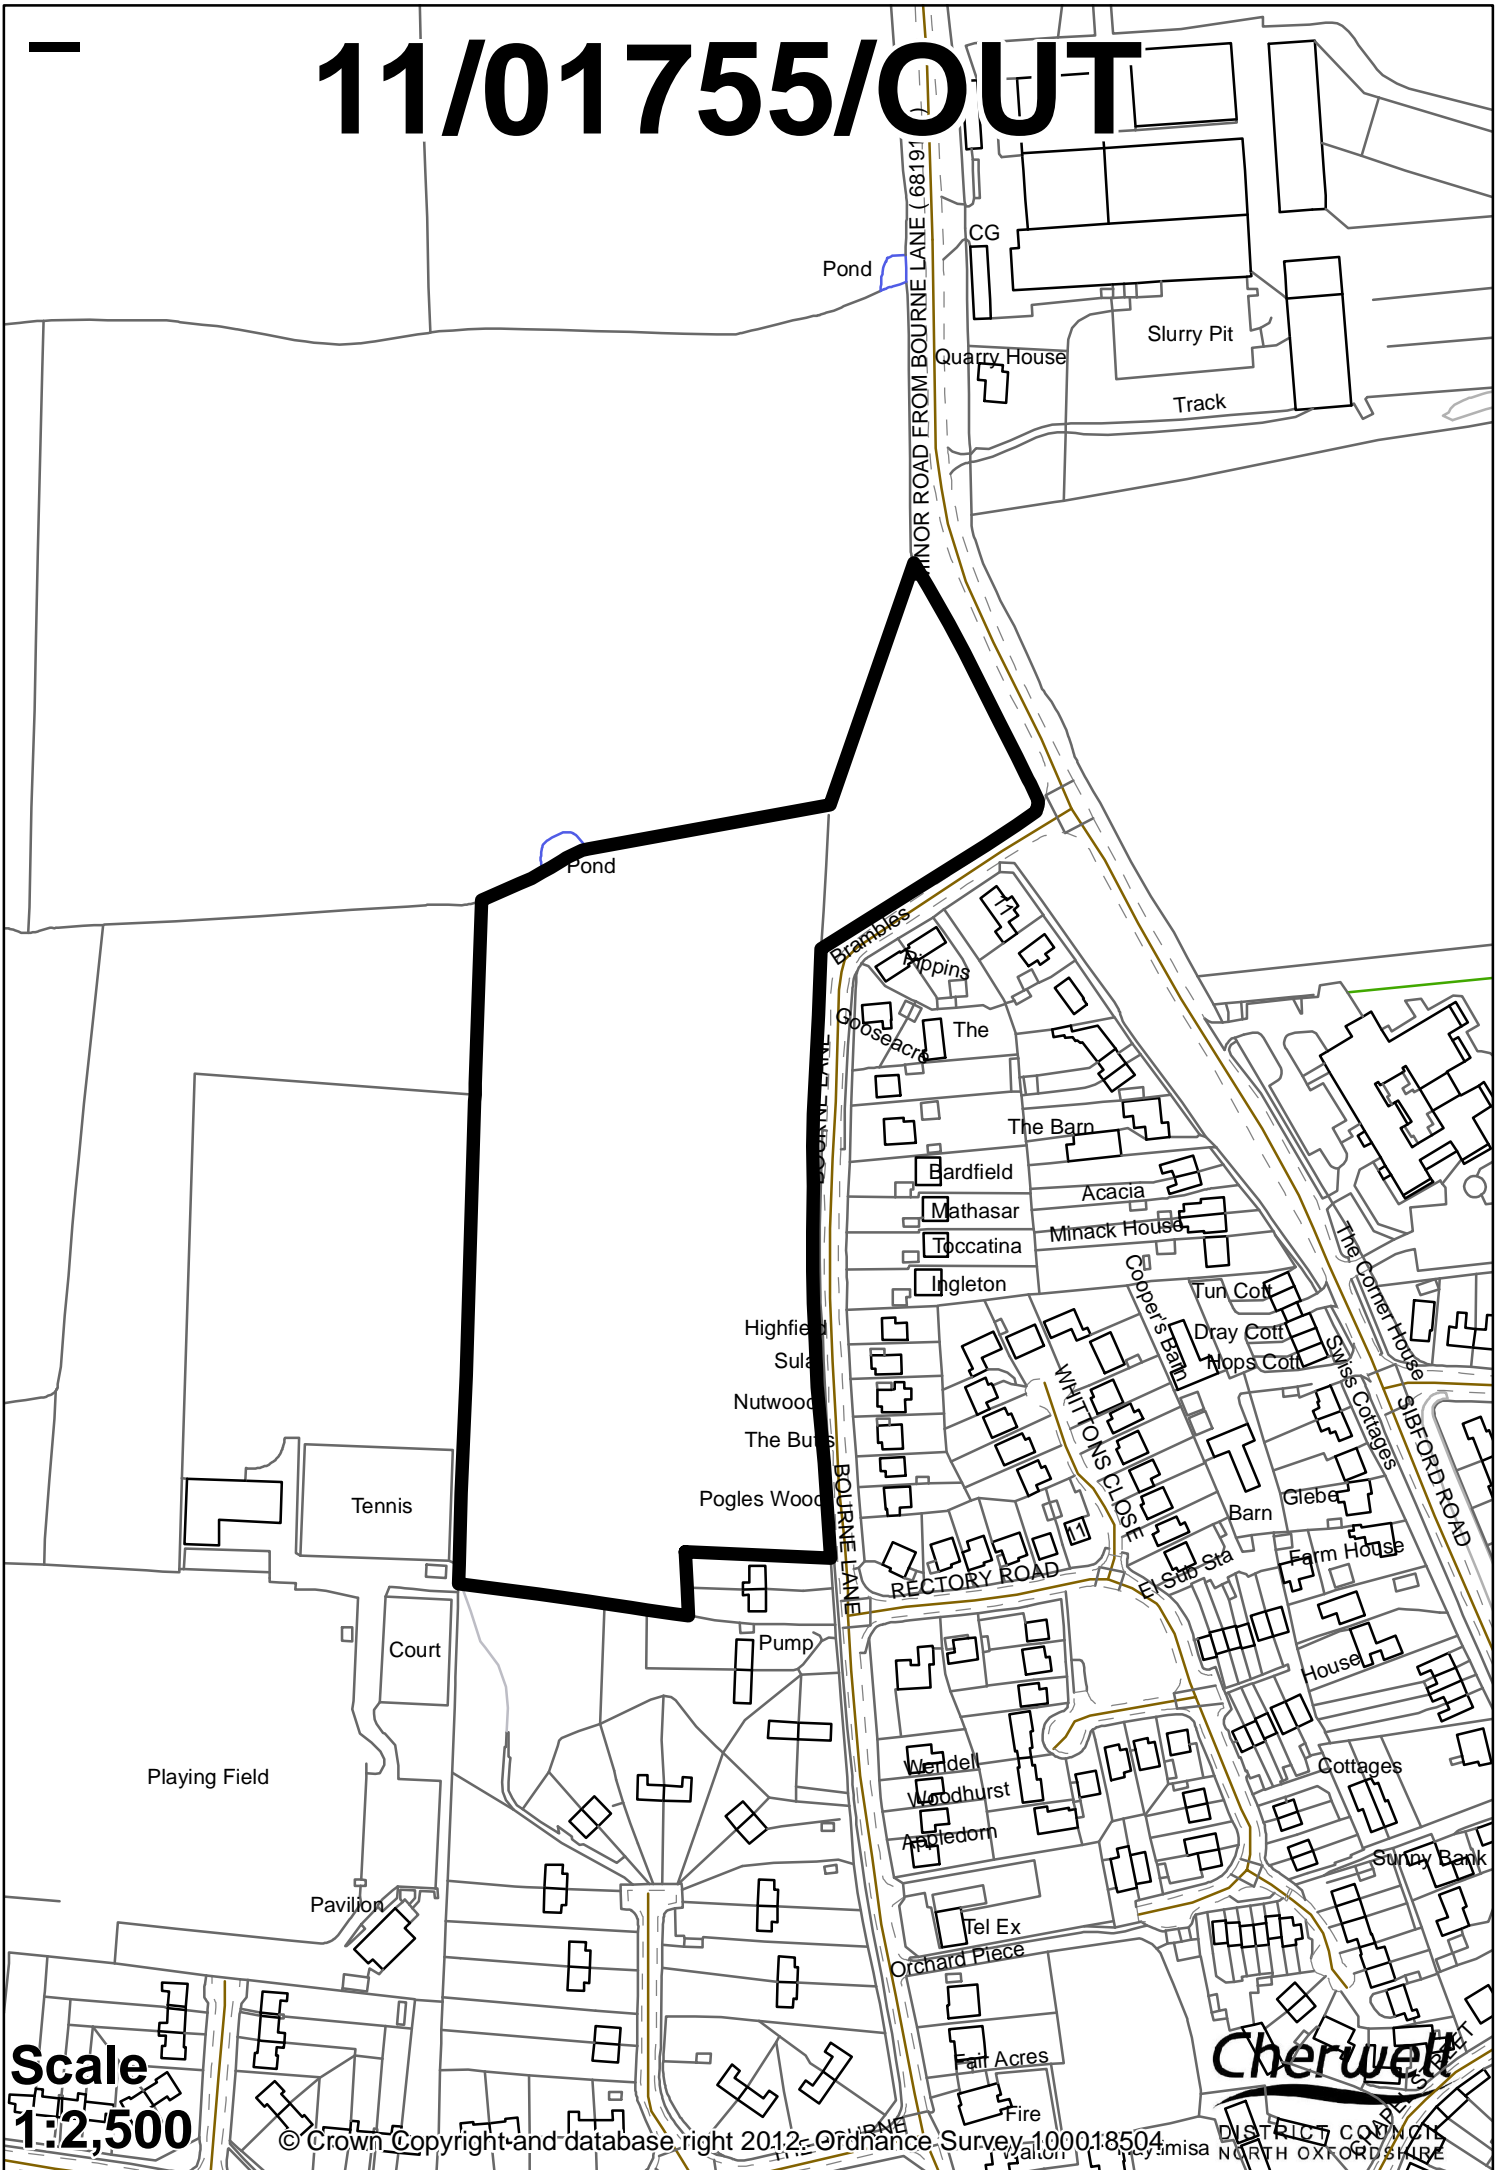

11/01755/OUT

Pond

Pond

MINOR ROAD FROM BOURNE LANE (6819)

BOURNE LANE

RECTORY ROAD

WHITTONS CLOSE

SIBFORD ROAD

Scale
1:2,500

© Crown Copyright and database right 2012. Ordnance Survey 100018504

Cherwell
DISTRICT COUNCIL
NORTH OXFORDSHIRE