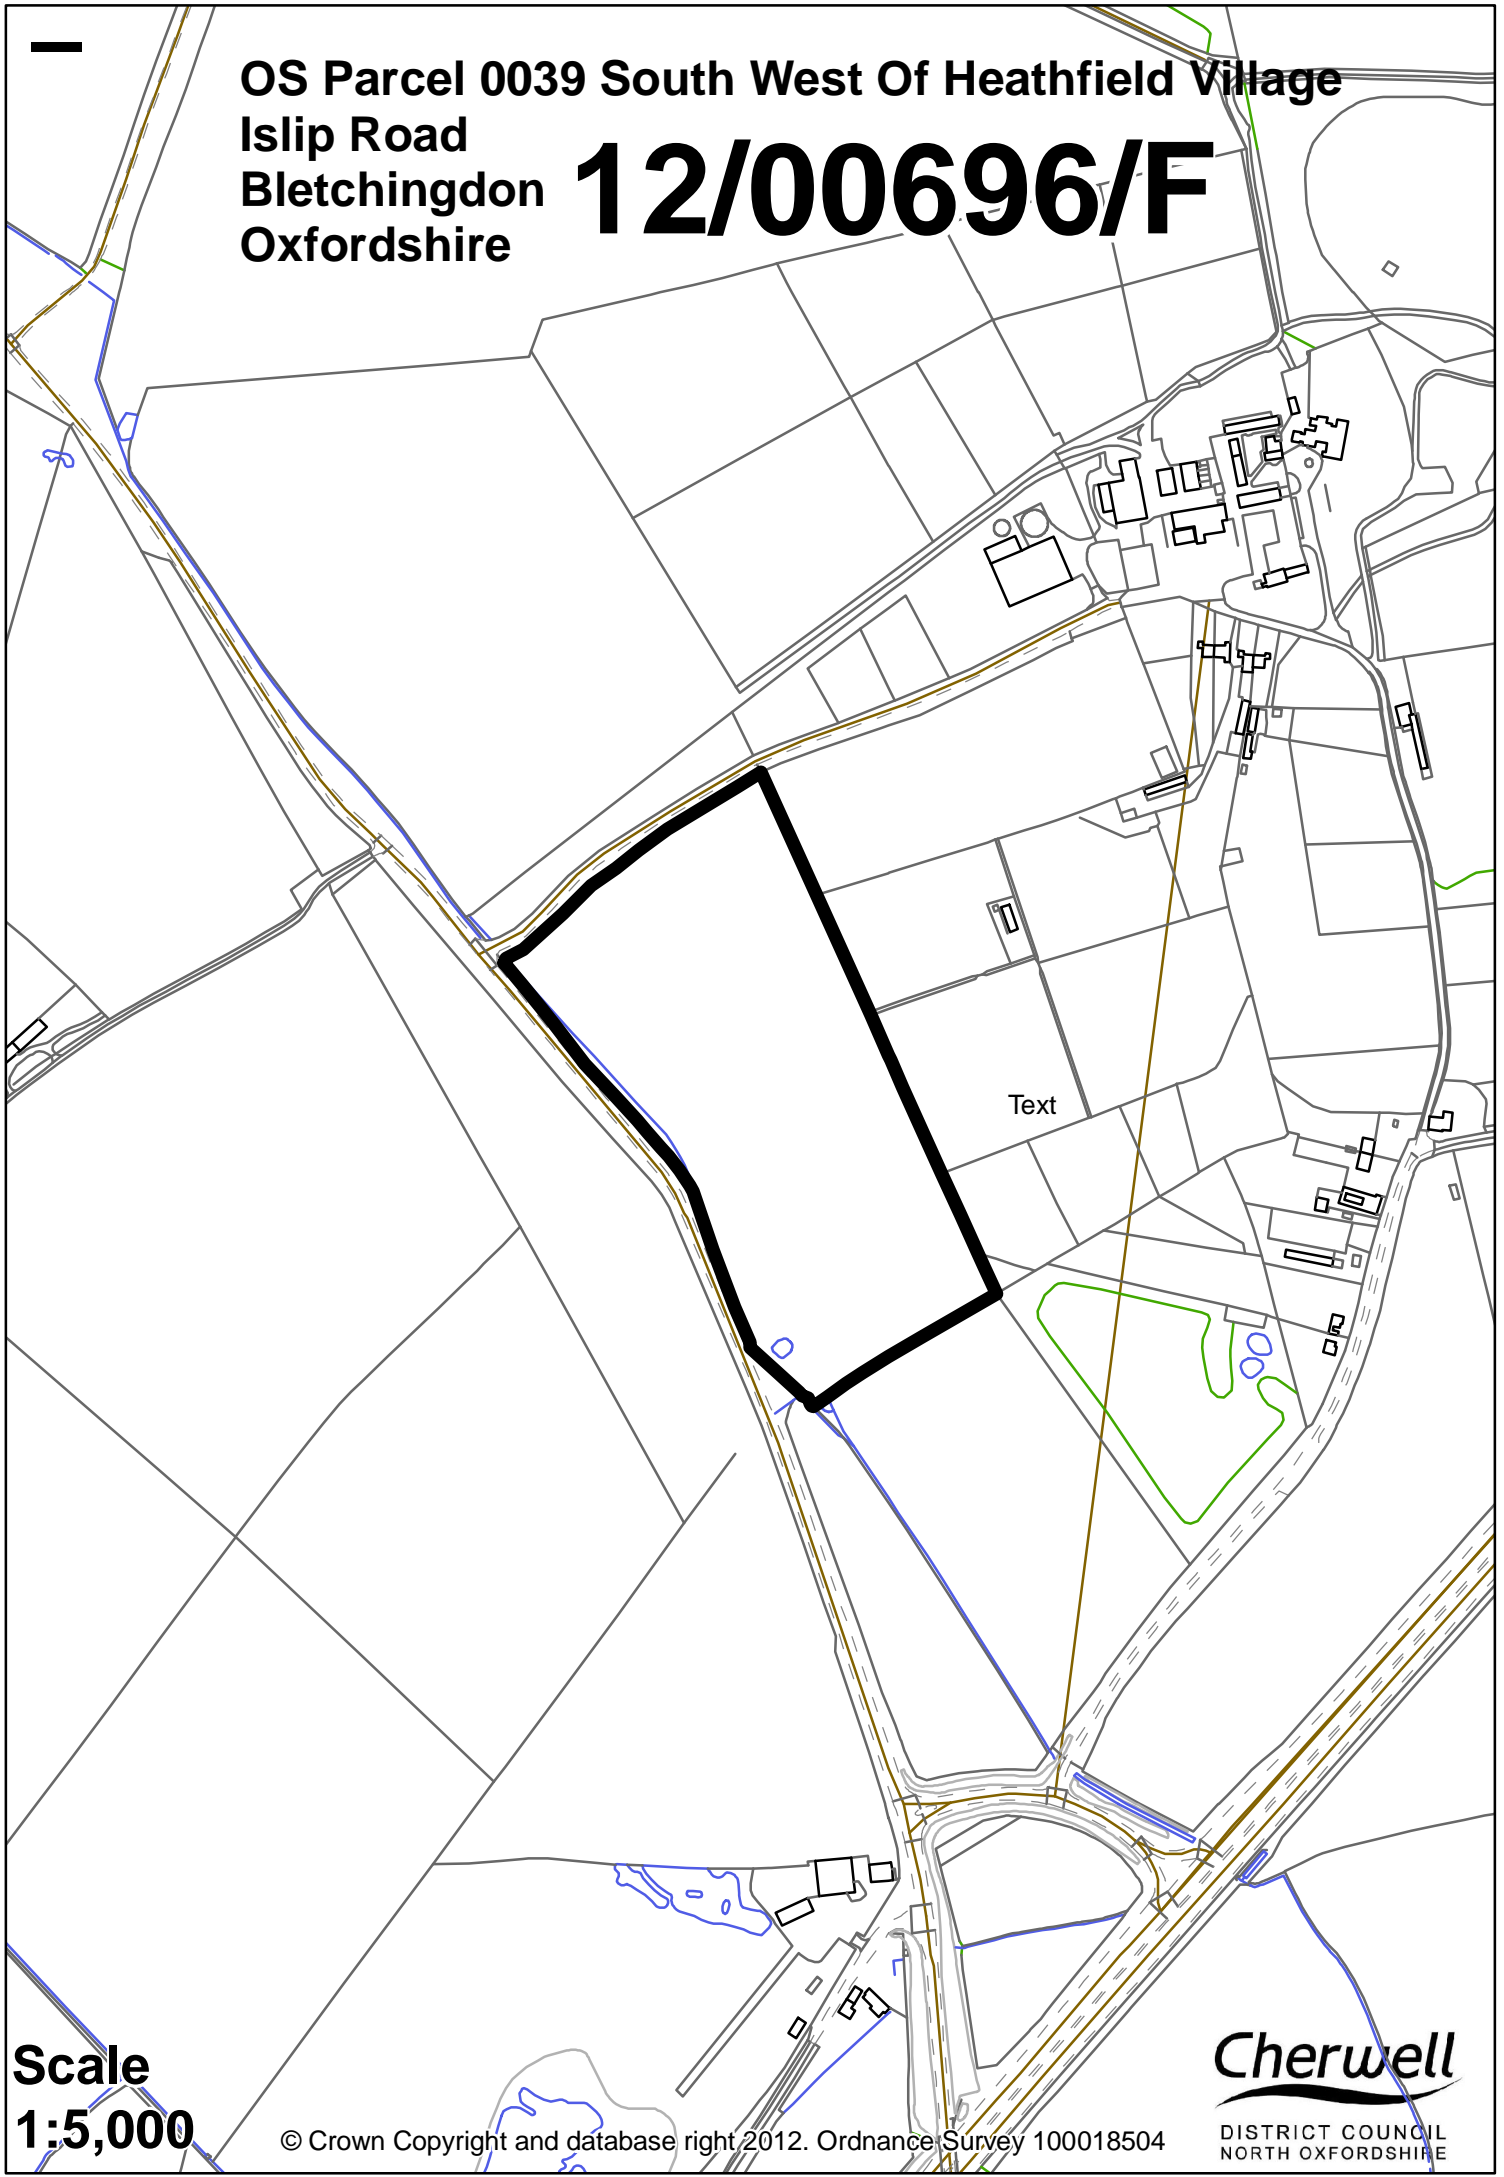

OS Parcel 0039 South West Of Heathfield Village
Islip Road
Bletchington
Oxfordshire

12/00696/F

Scale
1:5,000

© Crown Copyright and database right 2012. Ordnance Survey 10018504

Cherwell
DISTRICT COUNCIL
NORTH OXFORDSHIRE