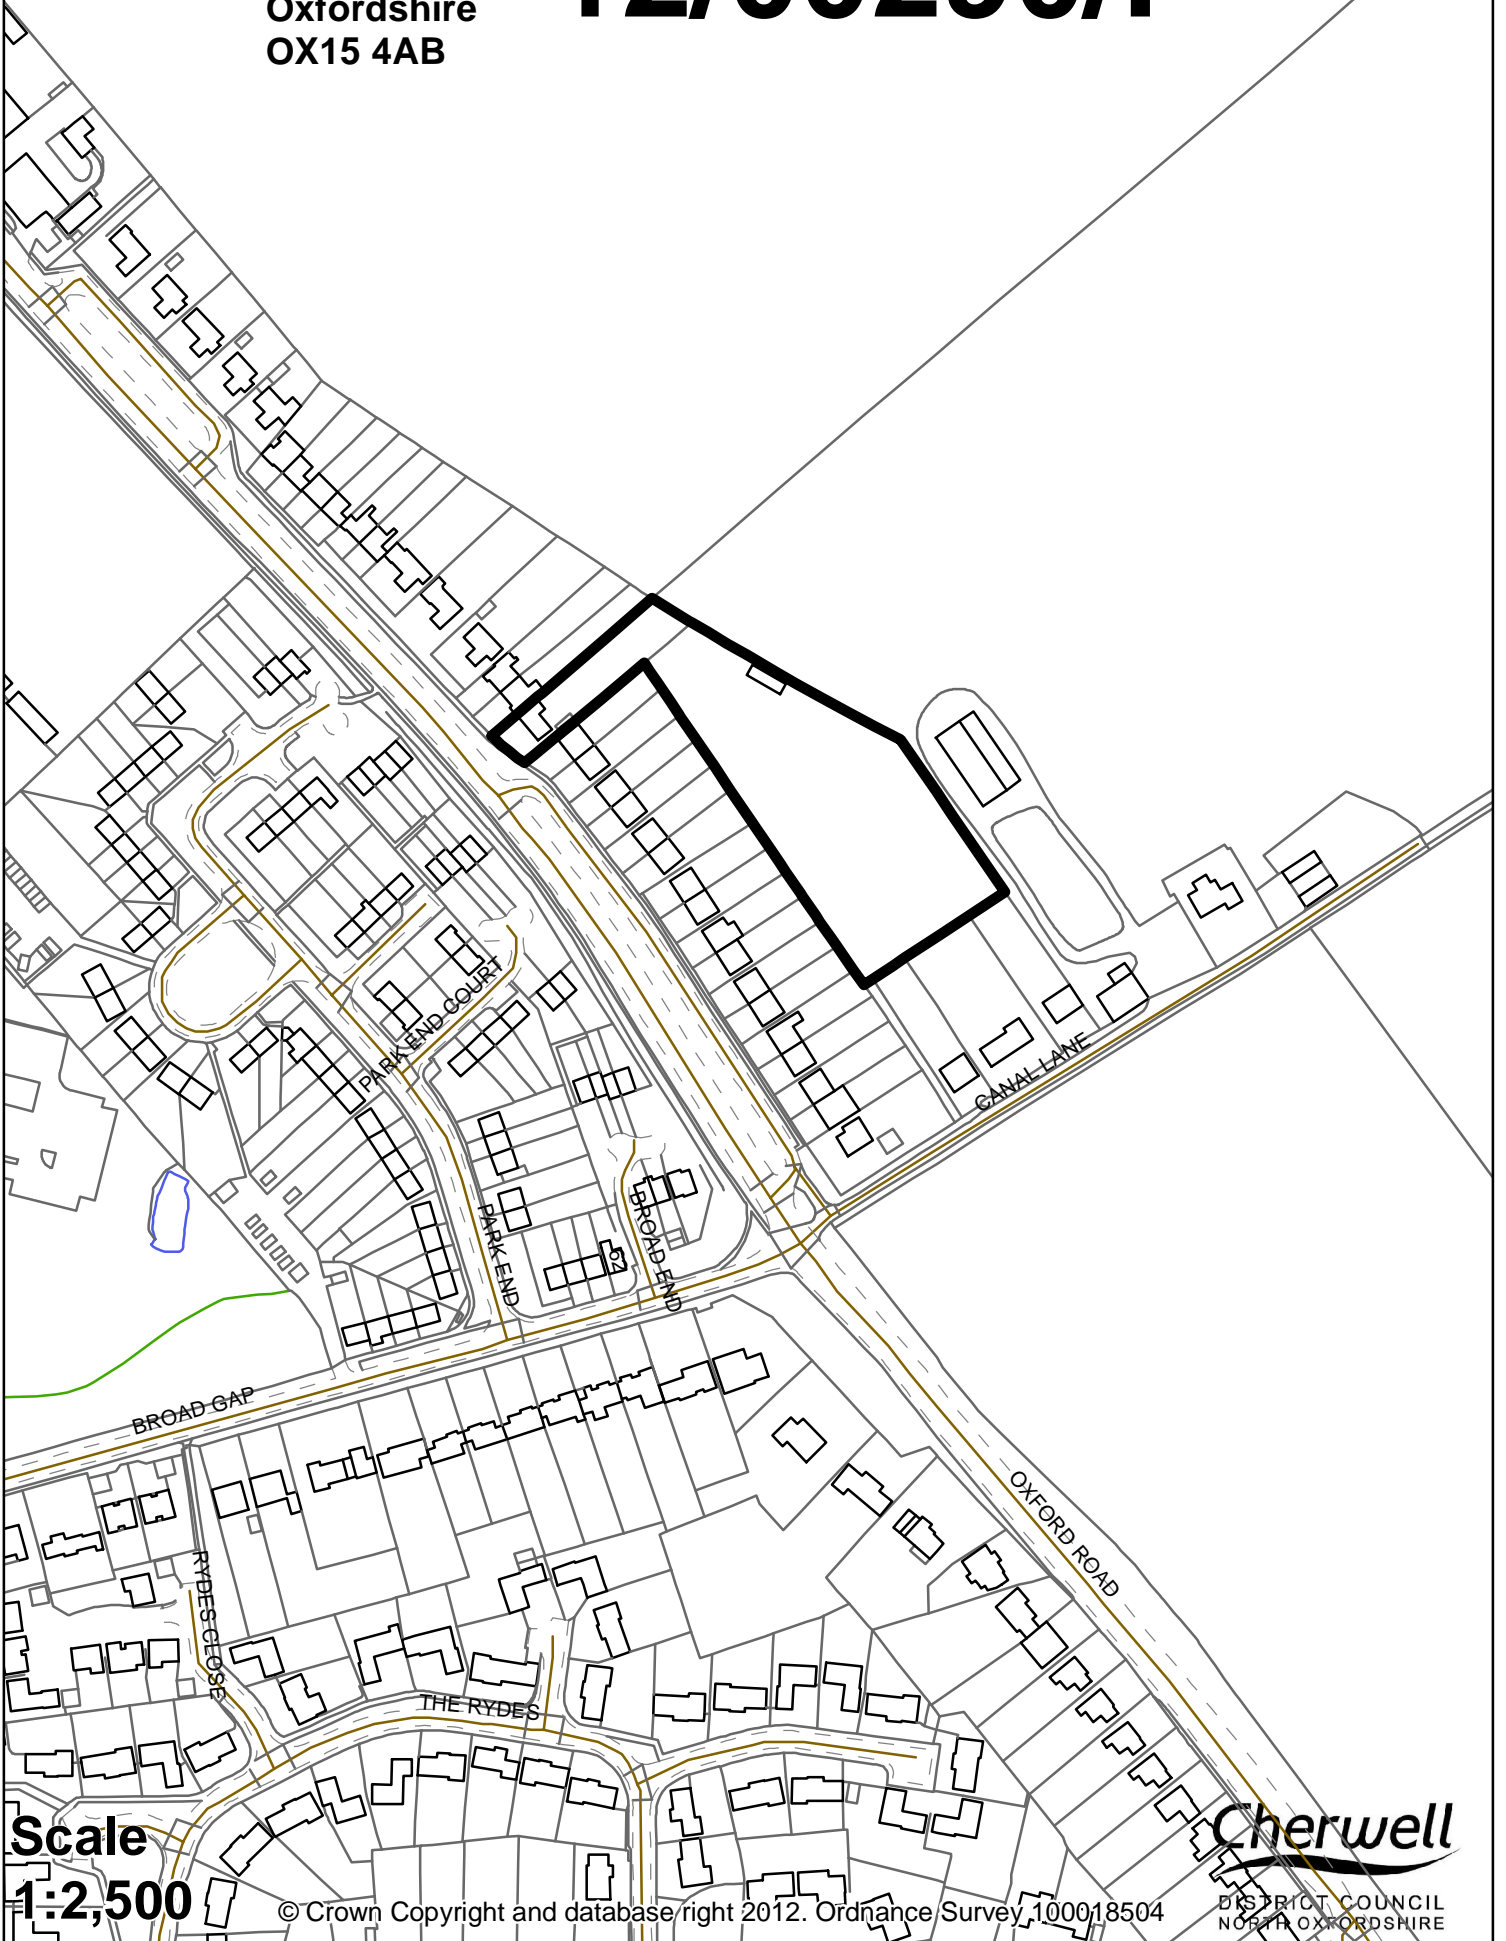

33 Oxford Road And Land To The Rear Of Nos. 35 - 59
Oxford Road
Bodicote
Banbury
Oxfordshire
OX15 4AB

12/00290/F

Scale
1:2,500

© Crown Copyright and database right 2012. Ordnance Survey 100018504

Cherwell
DISTRICT COUNCIL
NORTH OXFORDSHIRE