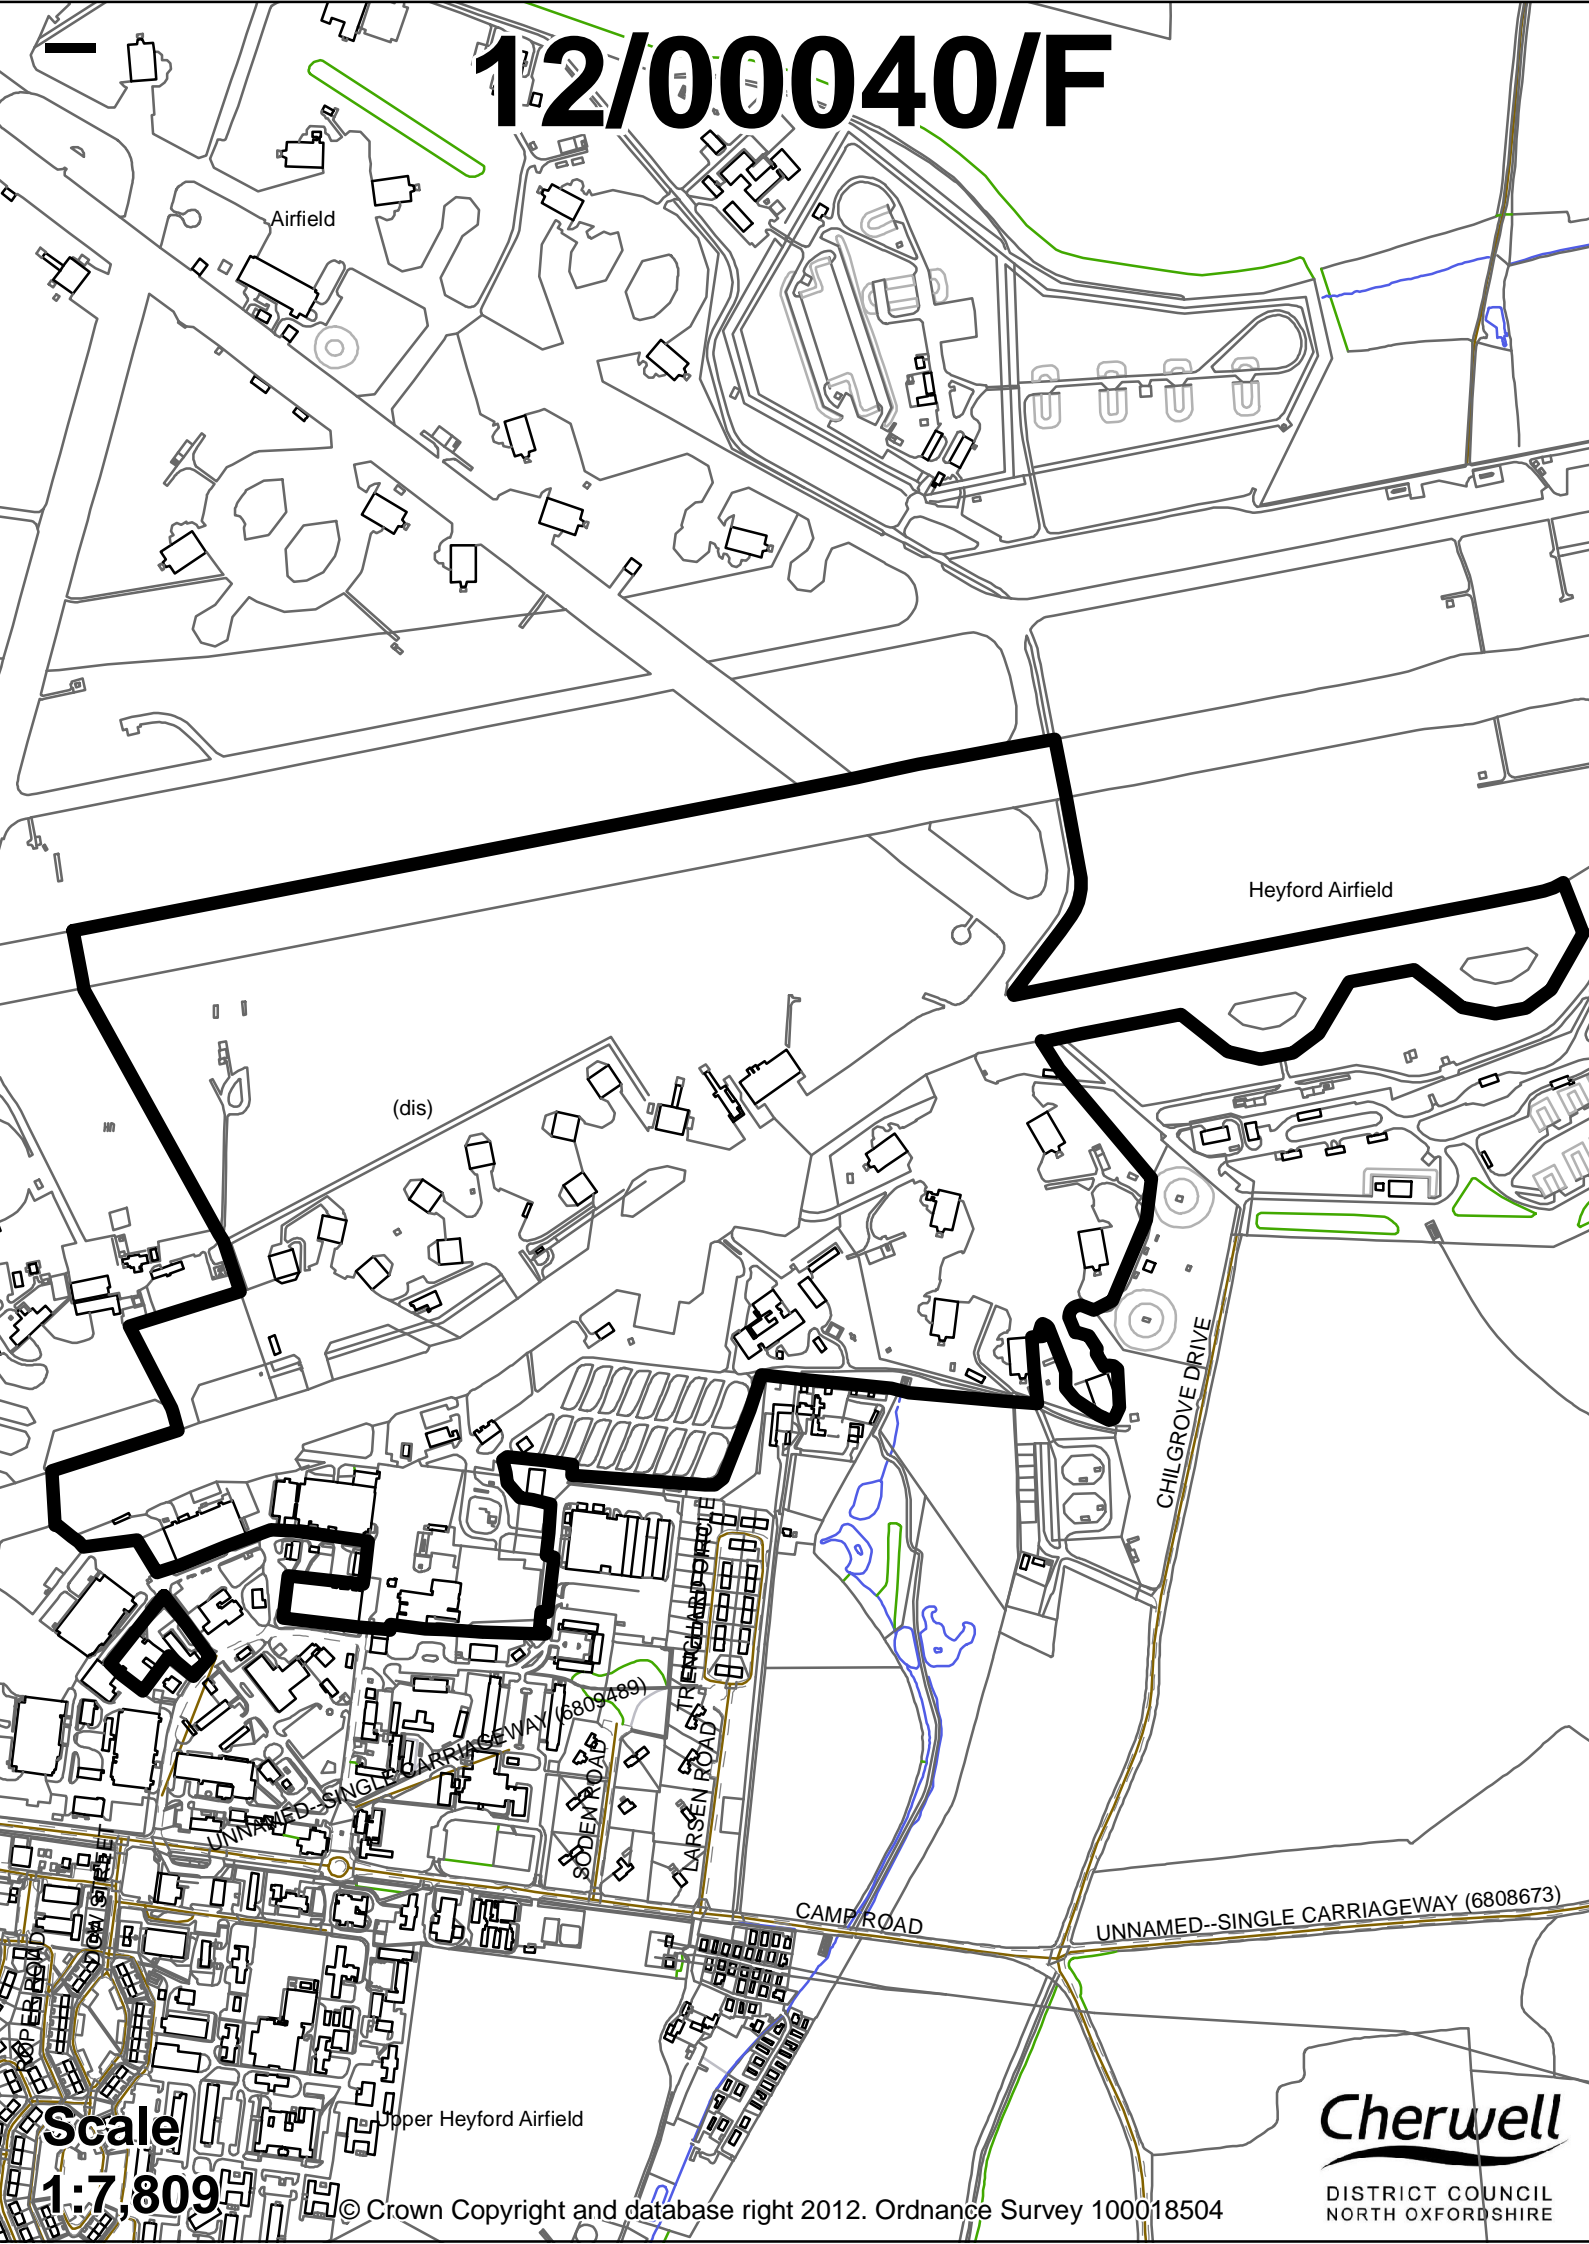

12/00040/F

Airfield

Heyford Airfield

(dis)

CHILGROVE DRIVE

CAMP ROAD

UNNAMED--SINGLE CARRIAGEWAY (6808673)

UNNAMED--SINGLE CARRIAGEWAY (6809489)

SODEN ROAD

LARSÉN ROAD

Scale
1:7,809

Upper Heyford Airfield

© Crown Copyright and database right 2012. Ordnance Survey 100018504

Cherwell
DISTRICT COUNCIL
NORTH OXFORDSHIRE